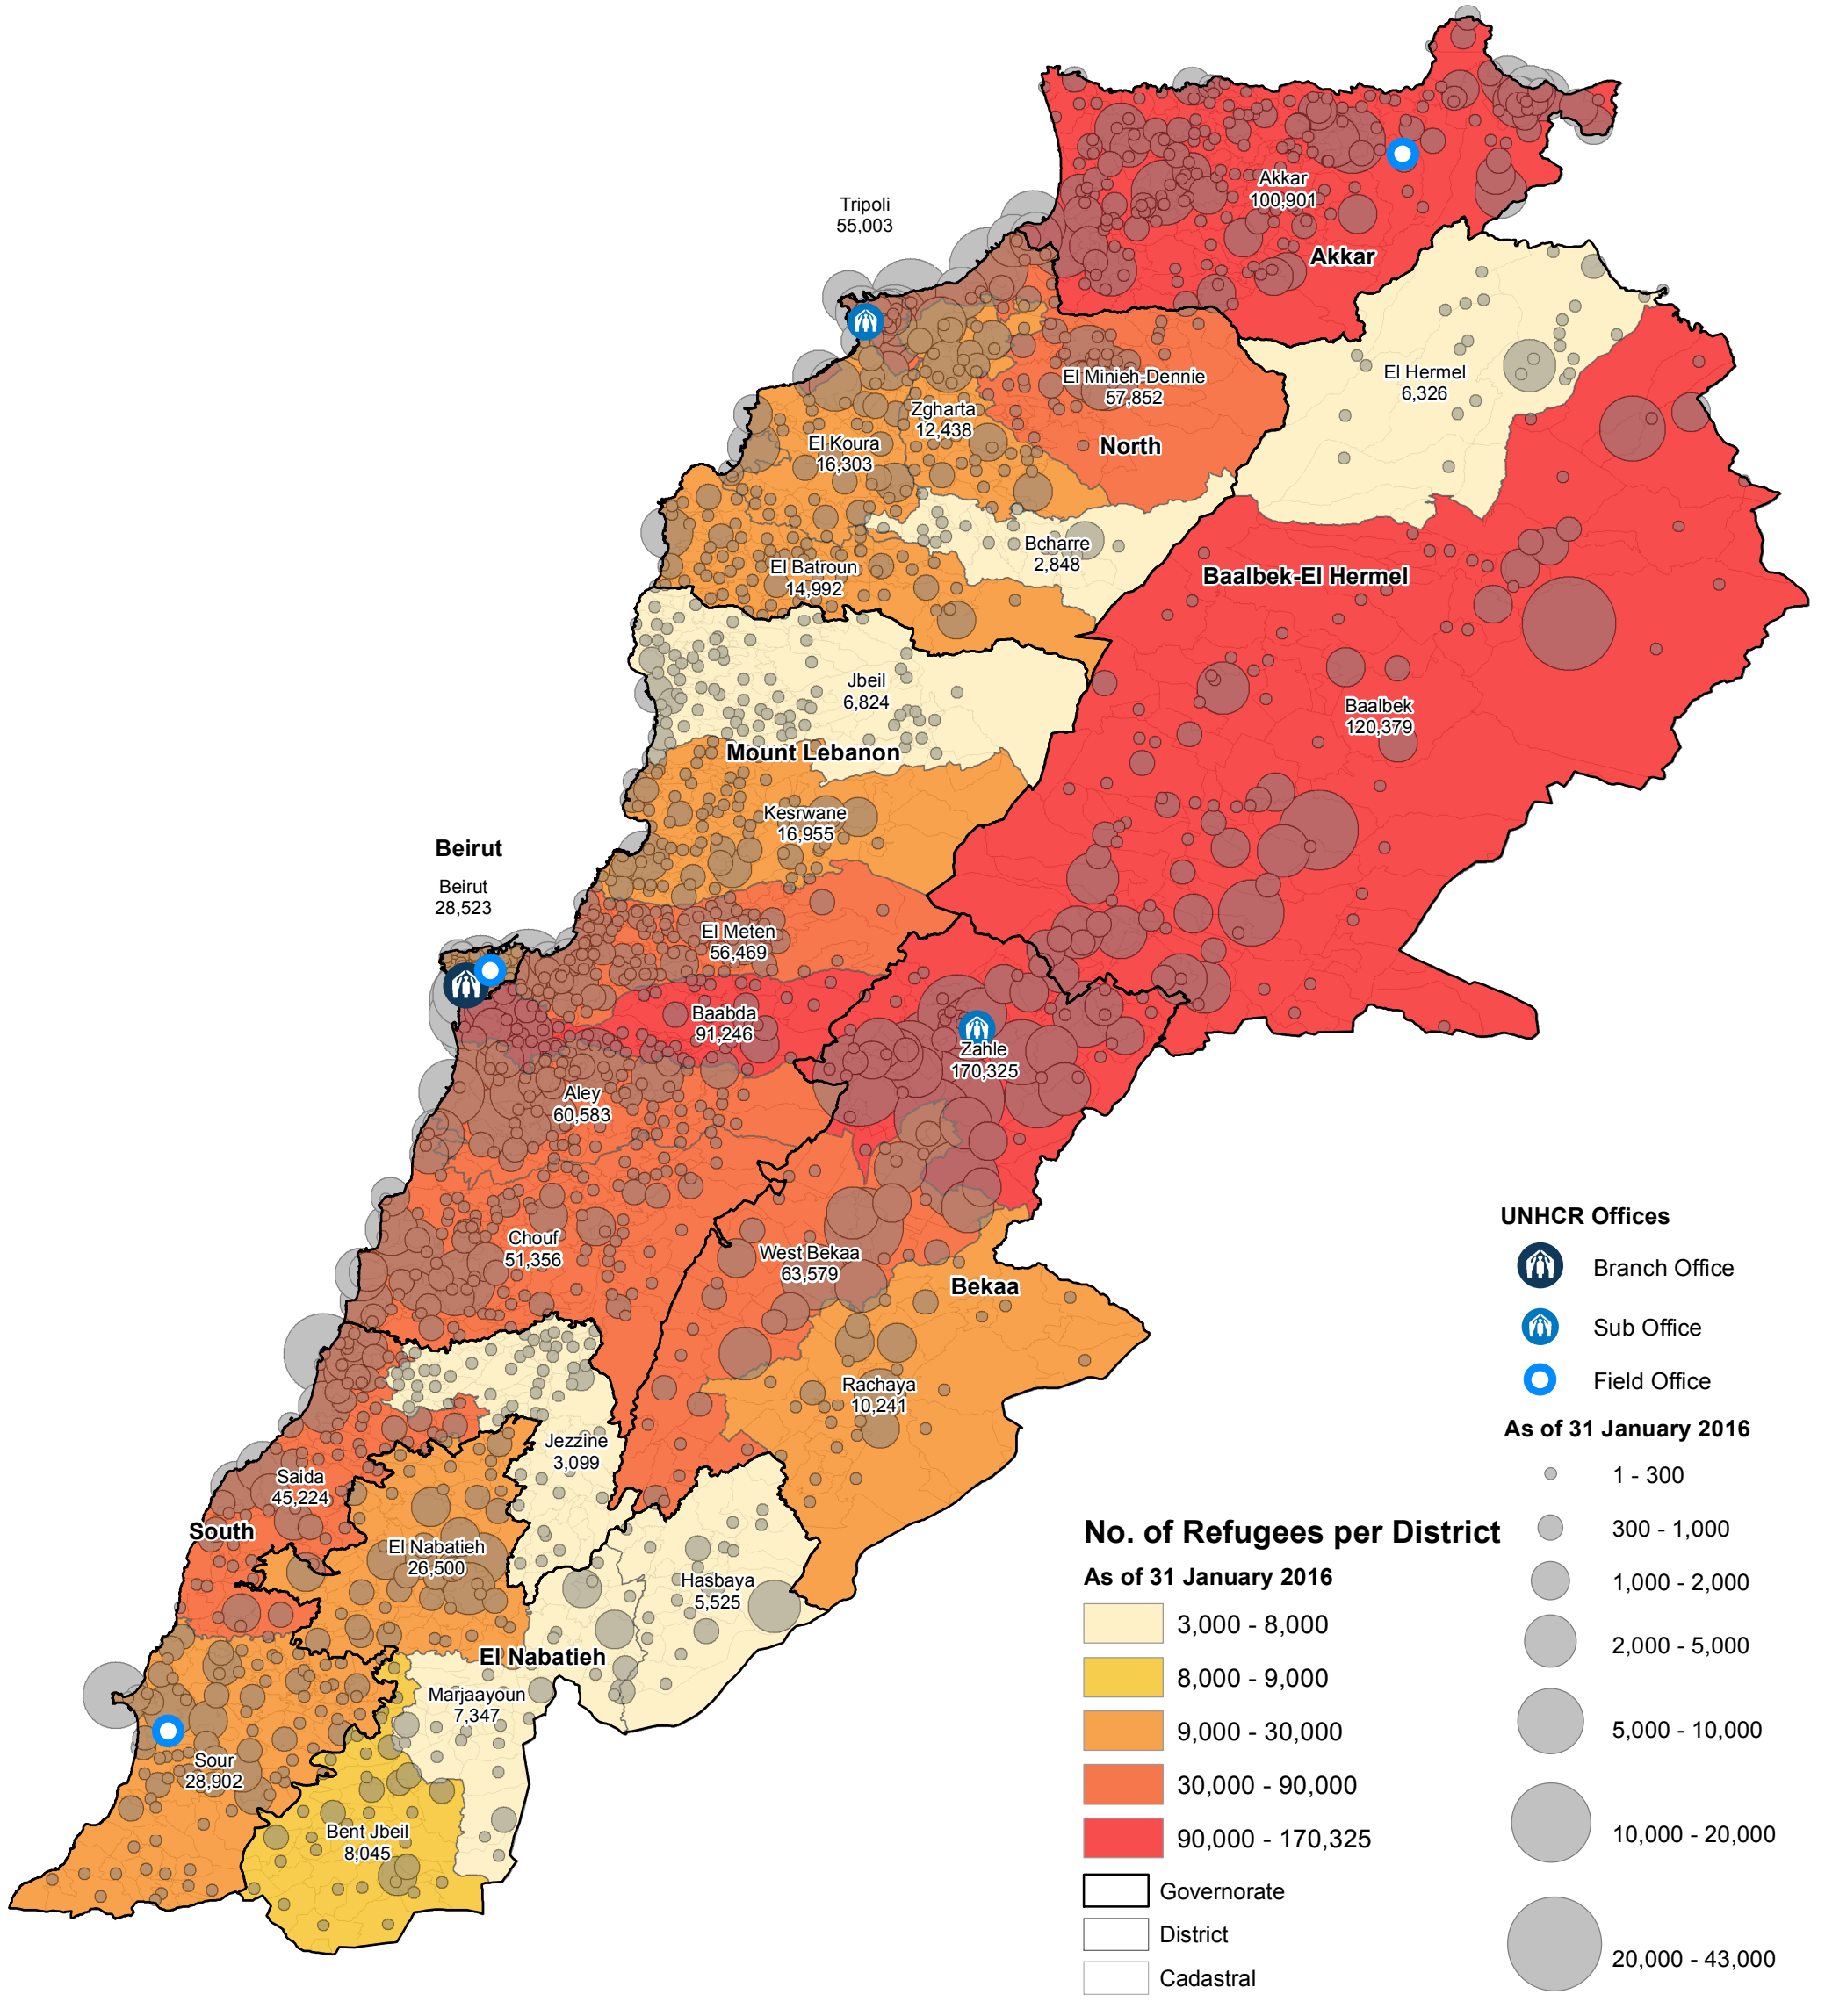

Total No. of Refugees **1,067,785**

This map has been produced by UNHCR based on maps and material provided by the Government of Lebanon for UNHCR operational purposes. It does not constitute an official United Nations map. The designations employed and the presentation of material on this map do not imply the expression of any opinion whatsoever on the part of the Secretariat of the United Nations concerning the legal status of any country, territory, city or area or of its authorities, or concerning the delimitation of its frontiers or boundaries.

Data Sources:
- Refugee population and location data by UNHCR 31 January 2016. For more information on refugee data, contact Diana El Habr at elhabr@unhcr.org

GIS and Mapping by UNHCR Lebanon. For further information on map, contact Jad Ghosn at ghosn@unhcr.org or Maroun Sader at sader@unhcr.org