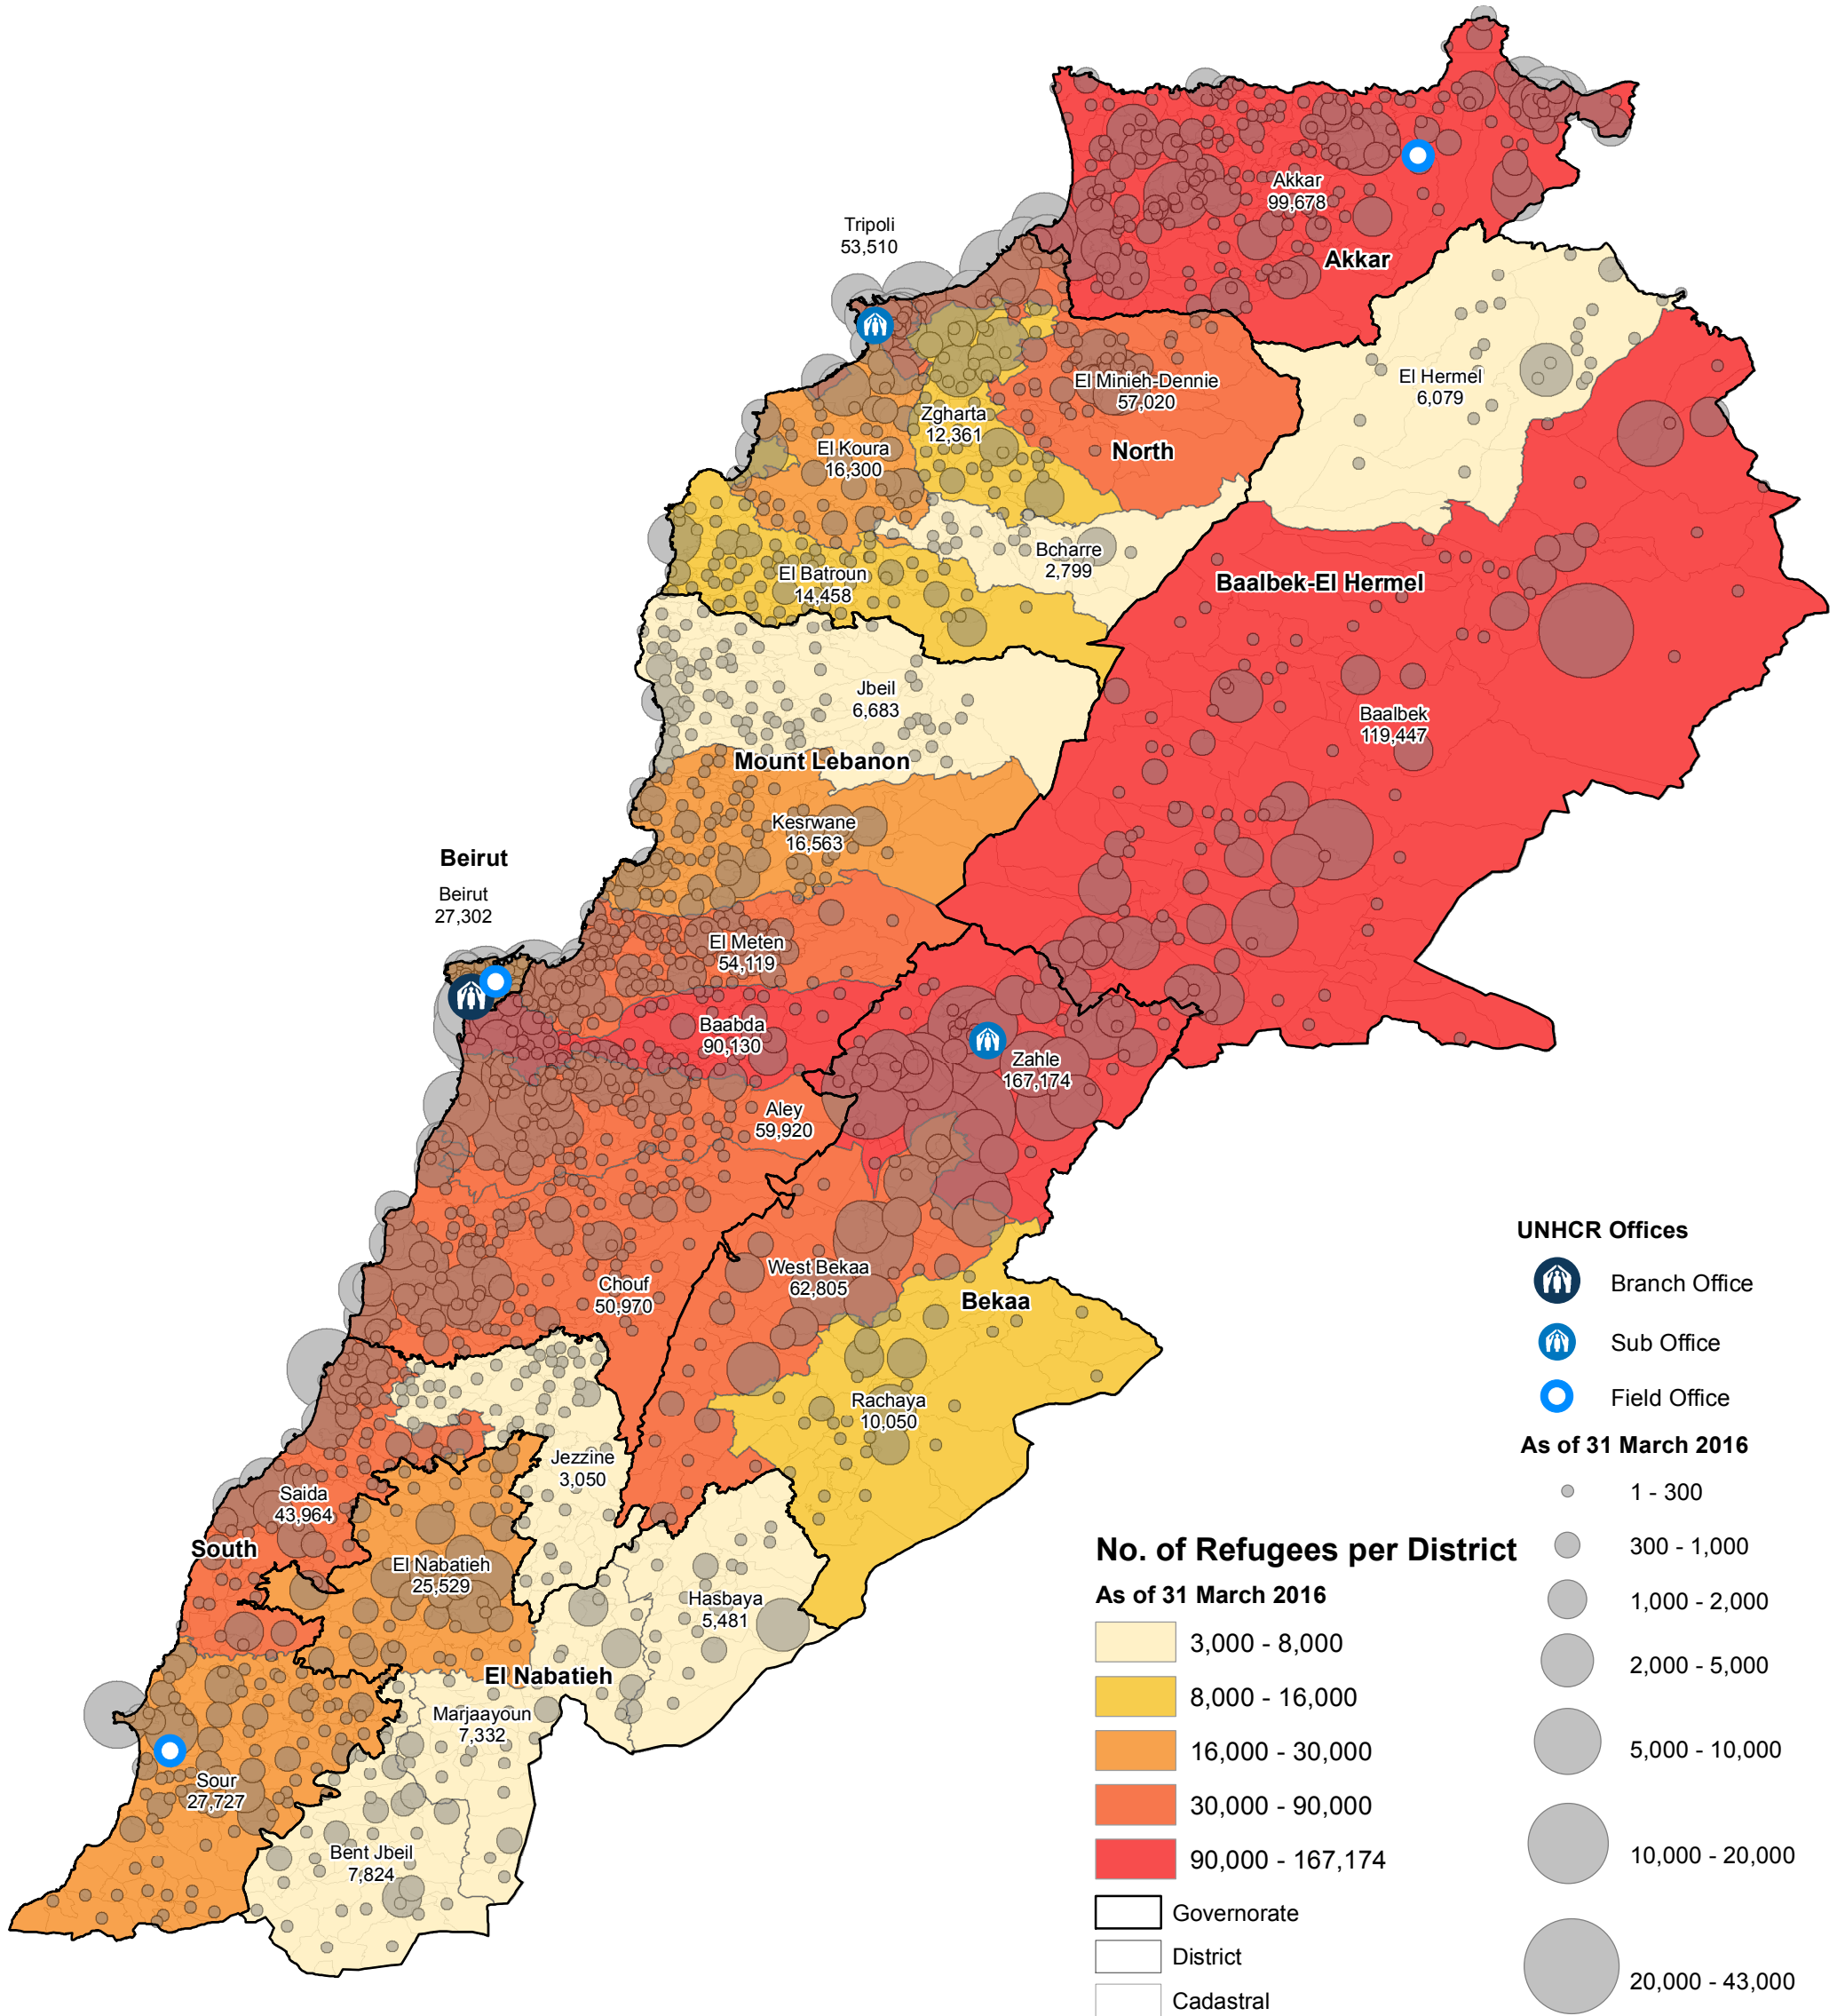

Total No. of Refugees **1,048,275**

This map has been produced by UNHCR based on maps and material provided by the Government of Lebanon for UNHCR operational purposes. It does not constitute an official United Nations map. The designations employed and the presentation of material on this map do not imply the expression of any opinion whatsoever on the part of the Secretariat of the United Nations concerning the legal status of any country, territory, city or area or of its authorities, or concerning the delimitation of its frontiers or boundaries.

Data Sources:
- Refugee population and location data by UNHCR as of 31 March 2016. For more information on refugee data, contact Diana El Habr at elhabr@unhcr.org

GIS and Mapping by UNHCR Lebanon. For further information on map, contact Jad Ghosn at ghosn@unhcr.org or Maroun Sader at sader@unhcr.org