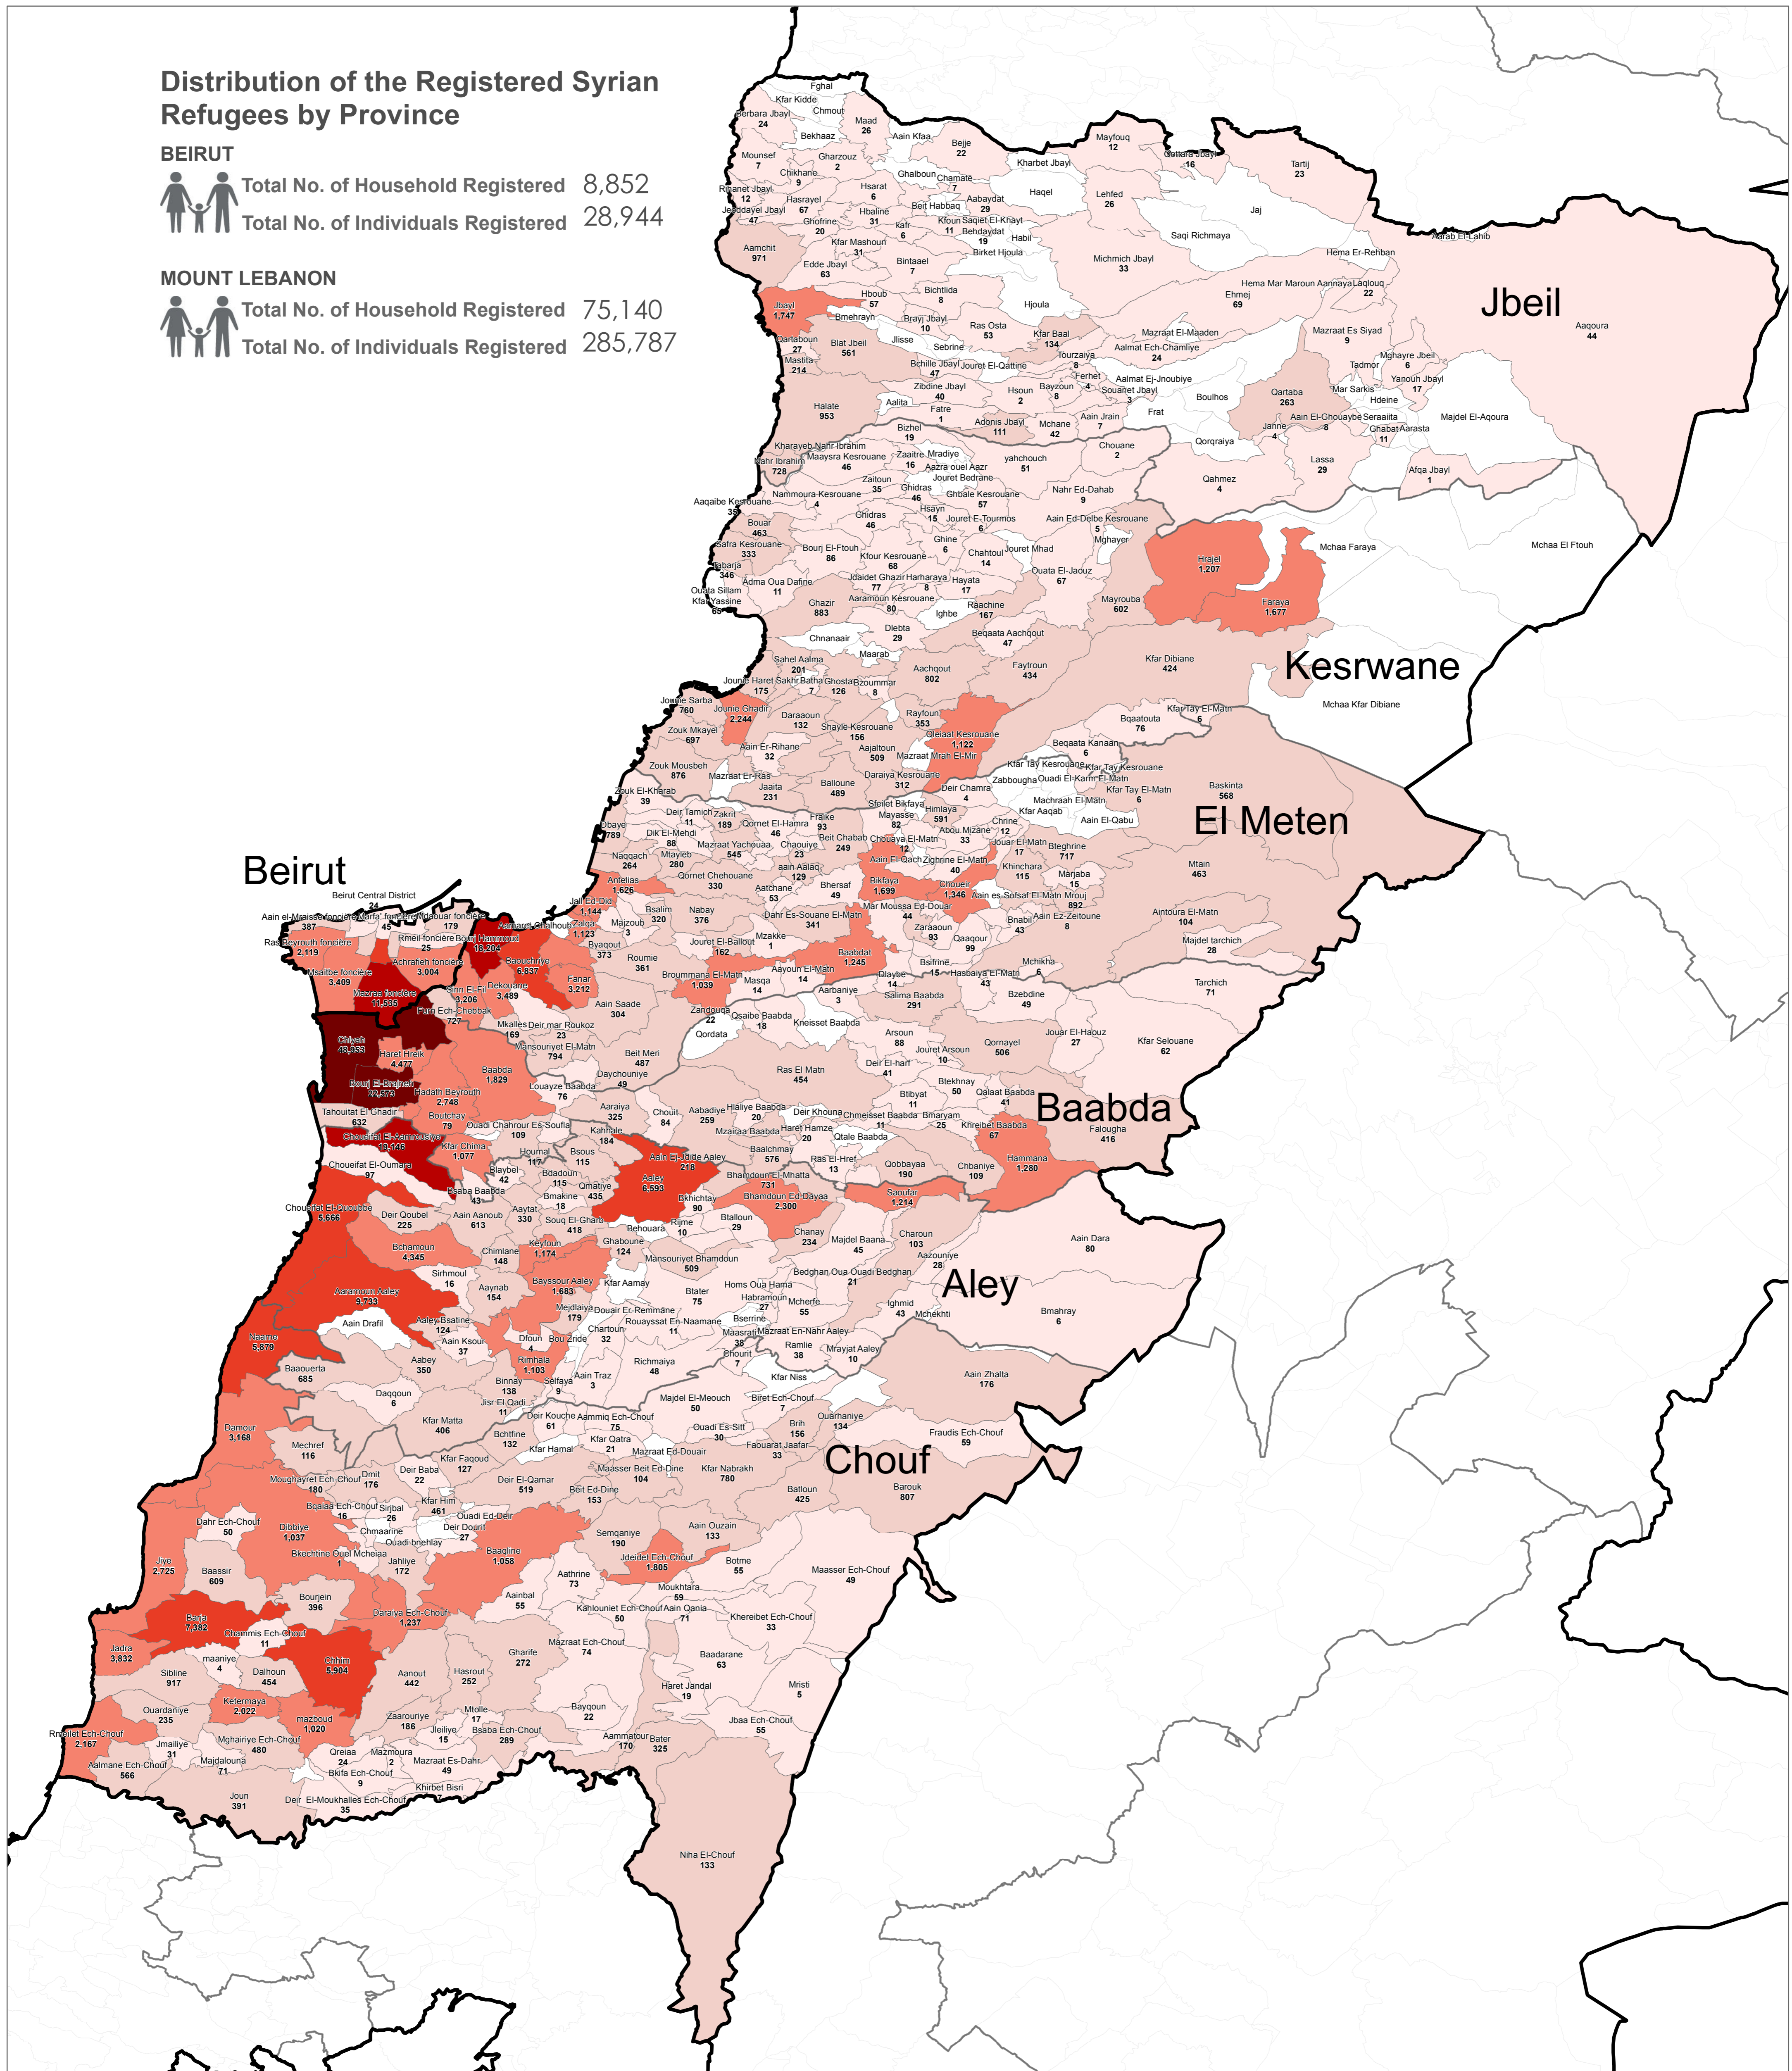

#### Distribution of the Registered Syrian Refugees by Province

##### BEIRUT

Total No. of Household Registered 8,852  
 Total No. of Individuals Registered 28,944

##### MOUNT LEBANON

Total No. of Household Registered 75,140  
 Total No. of Individuals Registered 285,787

#### Notes

This map has been produced by UNHCR based on maps and material provided by the Government of Lebanon for UNHCR operational purposes. It does not constitute an official United Nations map. The designations employed and the presentation of material on this map do not imply the expression of any opinion whatsoever on the part of the Secretariat of the United Nations concerning the legal status of any country, territory, city or area or of its authorities, or concerning the delimitation of its frontiers or boundaries.