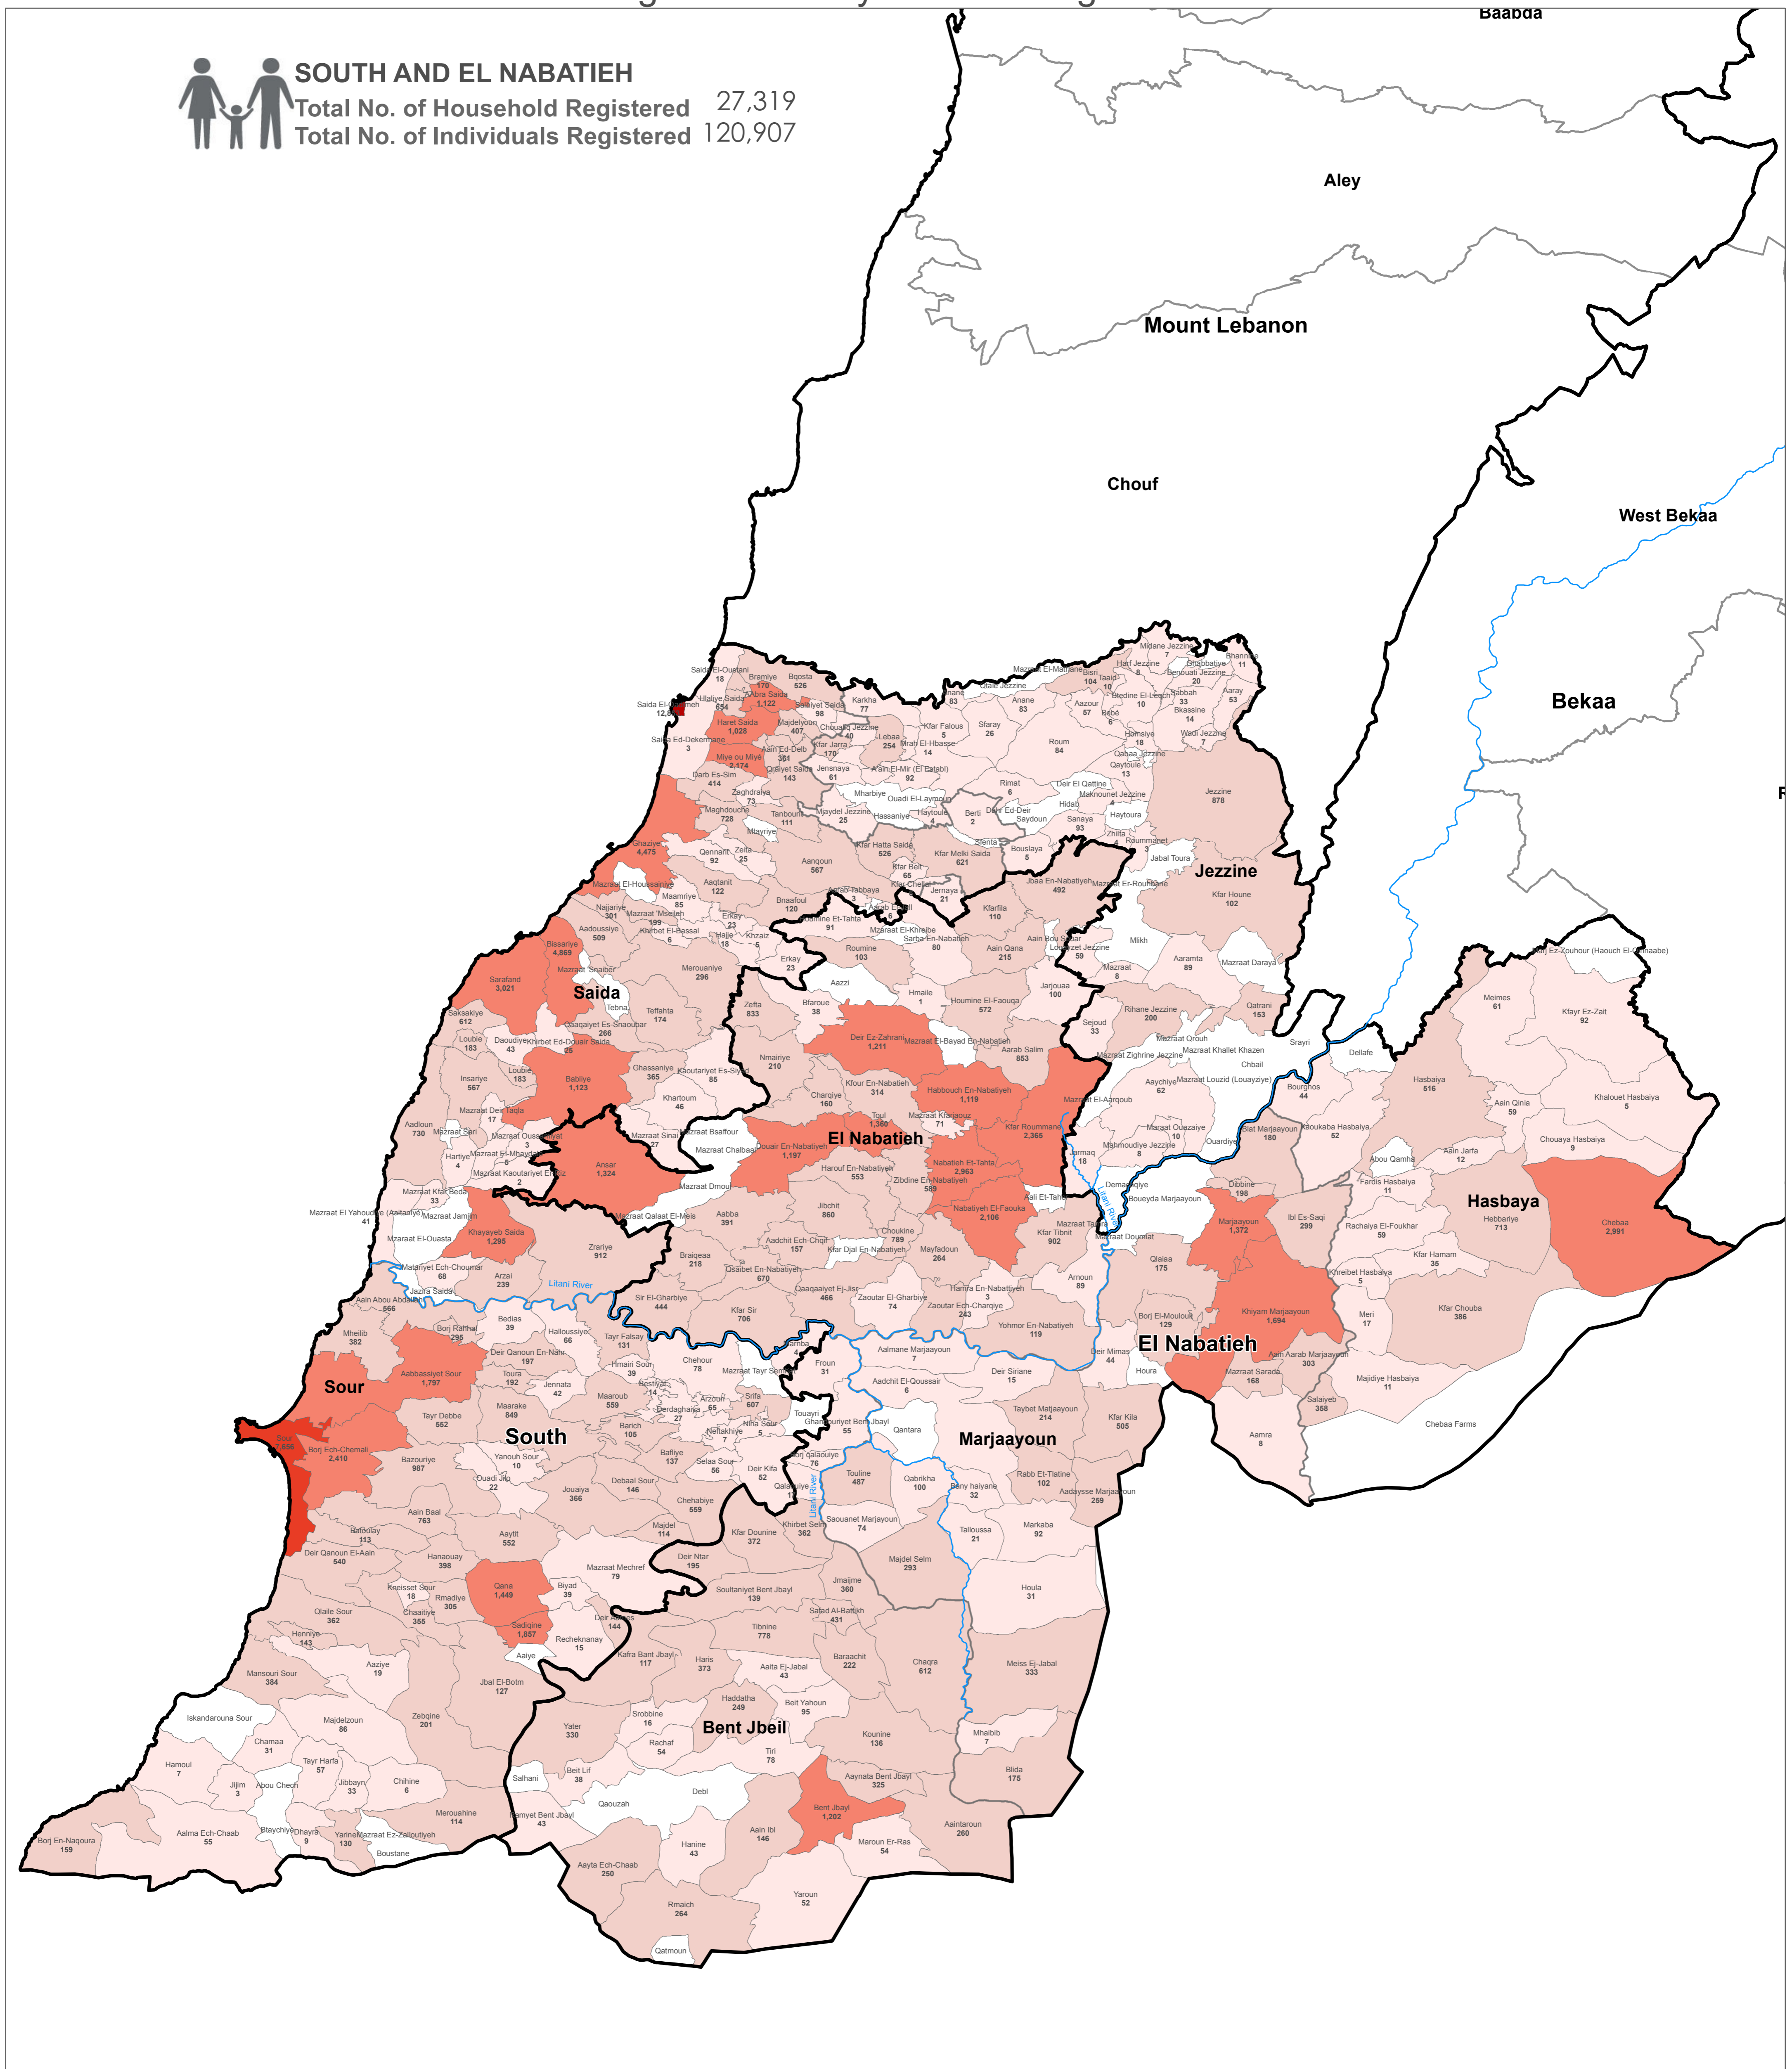

SYRIA REFUGEE RESPONSE

LEBANON South and El Nabatieh Governorates

Distribution of the Registered Syrian Refugees at Cadastral Level As of 31 March 2016

SOUTH AND EL NABATIEH
 Total No. of Household Registered 27,319
 Total No. of Individuals Registered 120,907

Notes

This map has been produced by UNHCR based on maps and material provided by the Government of Lebanon for UNHCR operational purposes. It does not constitute an official United Nations map. The designations employed and the presentation of material on this map do not imply the expression of any opinion whatsoever on the part of the Secretariat of the United Nations concerning the legal status of any country, territory, city or area or of its authorities, or concerning the delimitation of its frontiers or boundaries.

Data Sources:
 - Lebanese Border, Caza and Cadastral Boundaries: NPMP/LT 2005.
 - Geographic Projection WGS 1984

Registered Refugees Figures by UNHCR as of 31 March 2016.
 For more information contact Diana El Habr at elhabr@unhcr.org

GIS and Mapping by UNHCR. For Information and updates contact Jad Ghosn: ghosn@unhcr.org
 Maroun Sader: sader@unhcr.org

NPMP/LT: National Physical Master Plan for the Lebanese Territory

LOCATION DIAGRAM