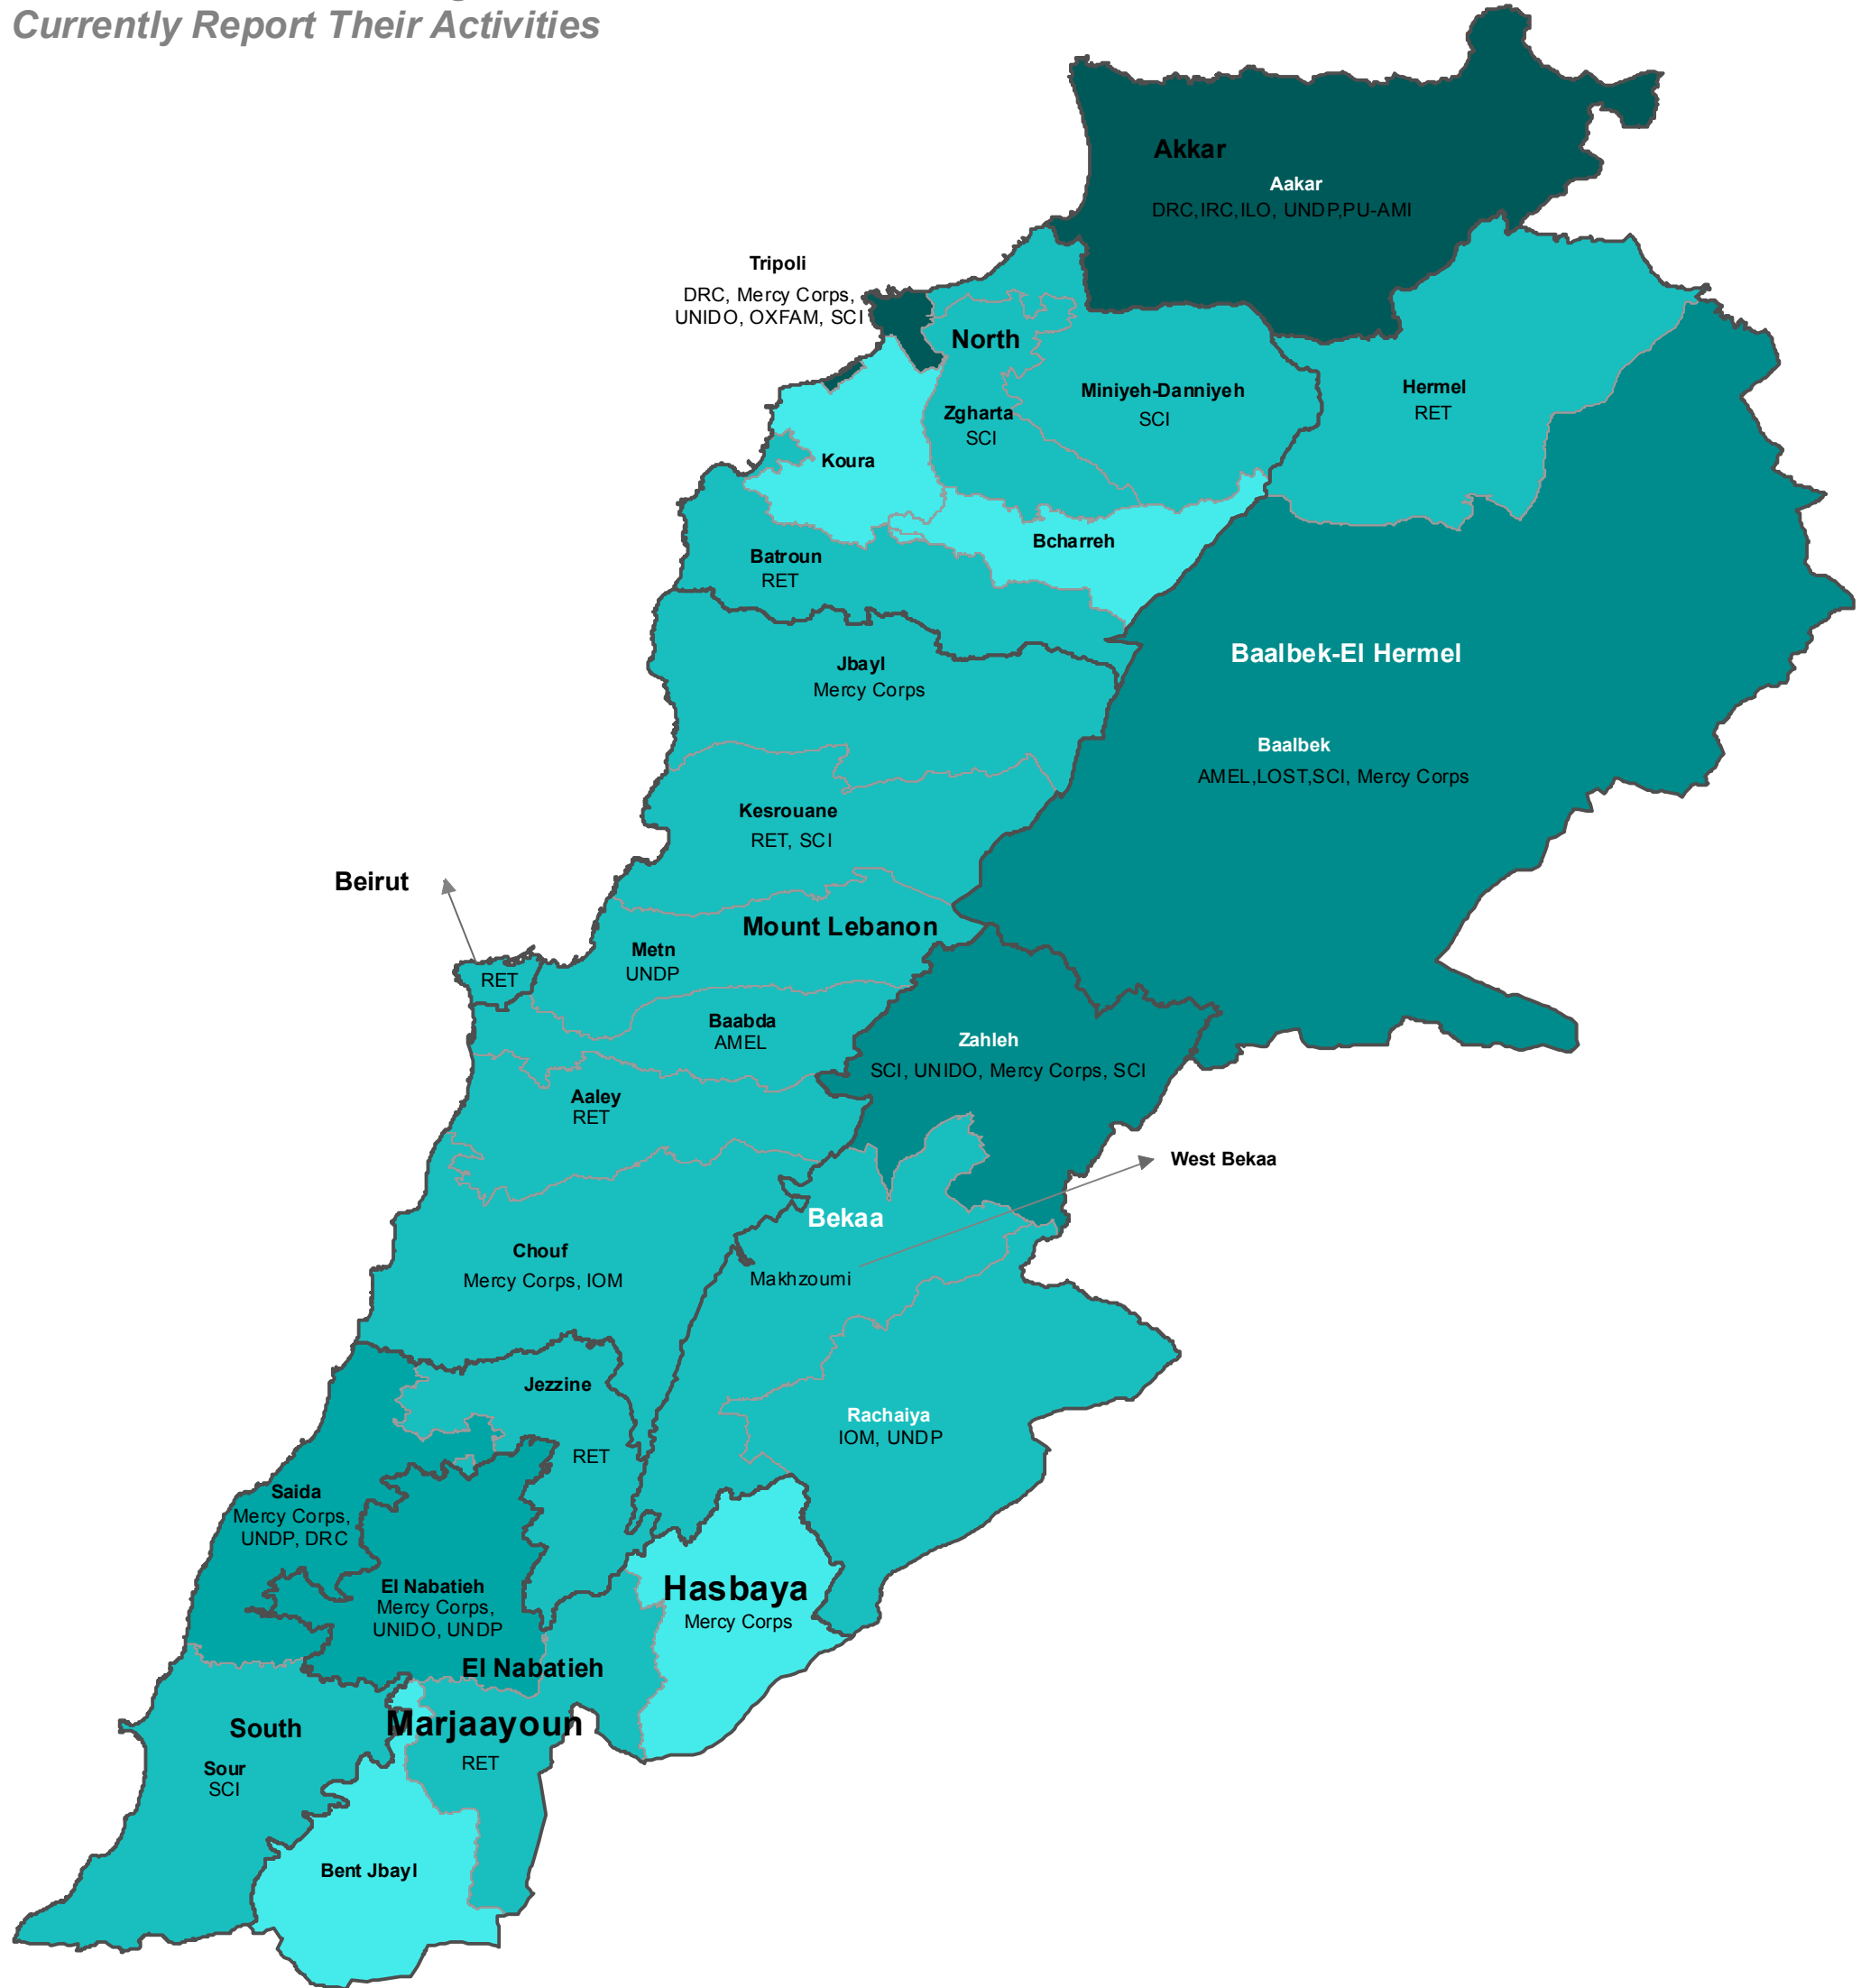

Number of Partners per Caza/District

July 2015

*A Total Number of 17 Organizations
Currently Report Their Activities*

Contact Information:

For information about Livelihoods Sector, please contact:
Tom Thorogood at tom.thorogood@undp.org
or if you have any inquiry about the map, please contact:
Said Abou Kharroub at saboukharroub@undp.org

Disclaimer:

The boundaries and names shown on this map do not imply official endorsement or acceptance by the United Nations. It does not constitute an official United Nations map. The designations employed and the presentation of material on this map do not imply the expression of any opinion whatsoever on the part of the Secretariat of the United Nations concerning the legal status of any country, territory, city or area or of its authorities, or concerning the delimitation of its frontiers or boundaries.

Legend

□ Governorate

□ District

Partner

0

1-2

3

4

5 and more

Reporting Partners:

ACF, AMEL, AVSI, DRC, ICU, ILO, IOM, IRC, LOST, Makhzoumi, Mercy Corps, OXFAM, PU-AMI, RET, SCI, UNDP, UNIDO