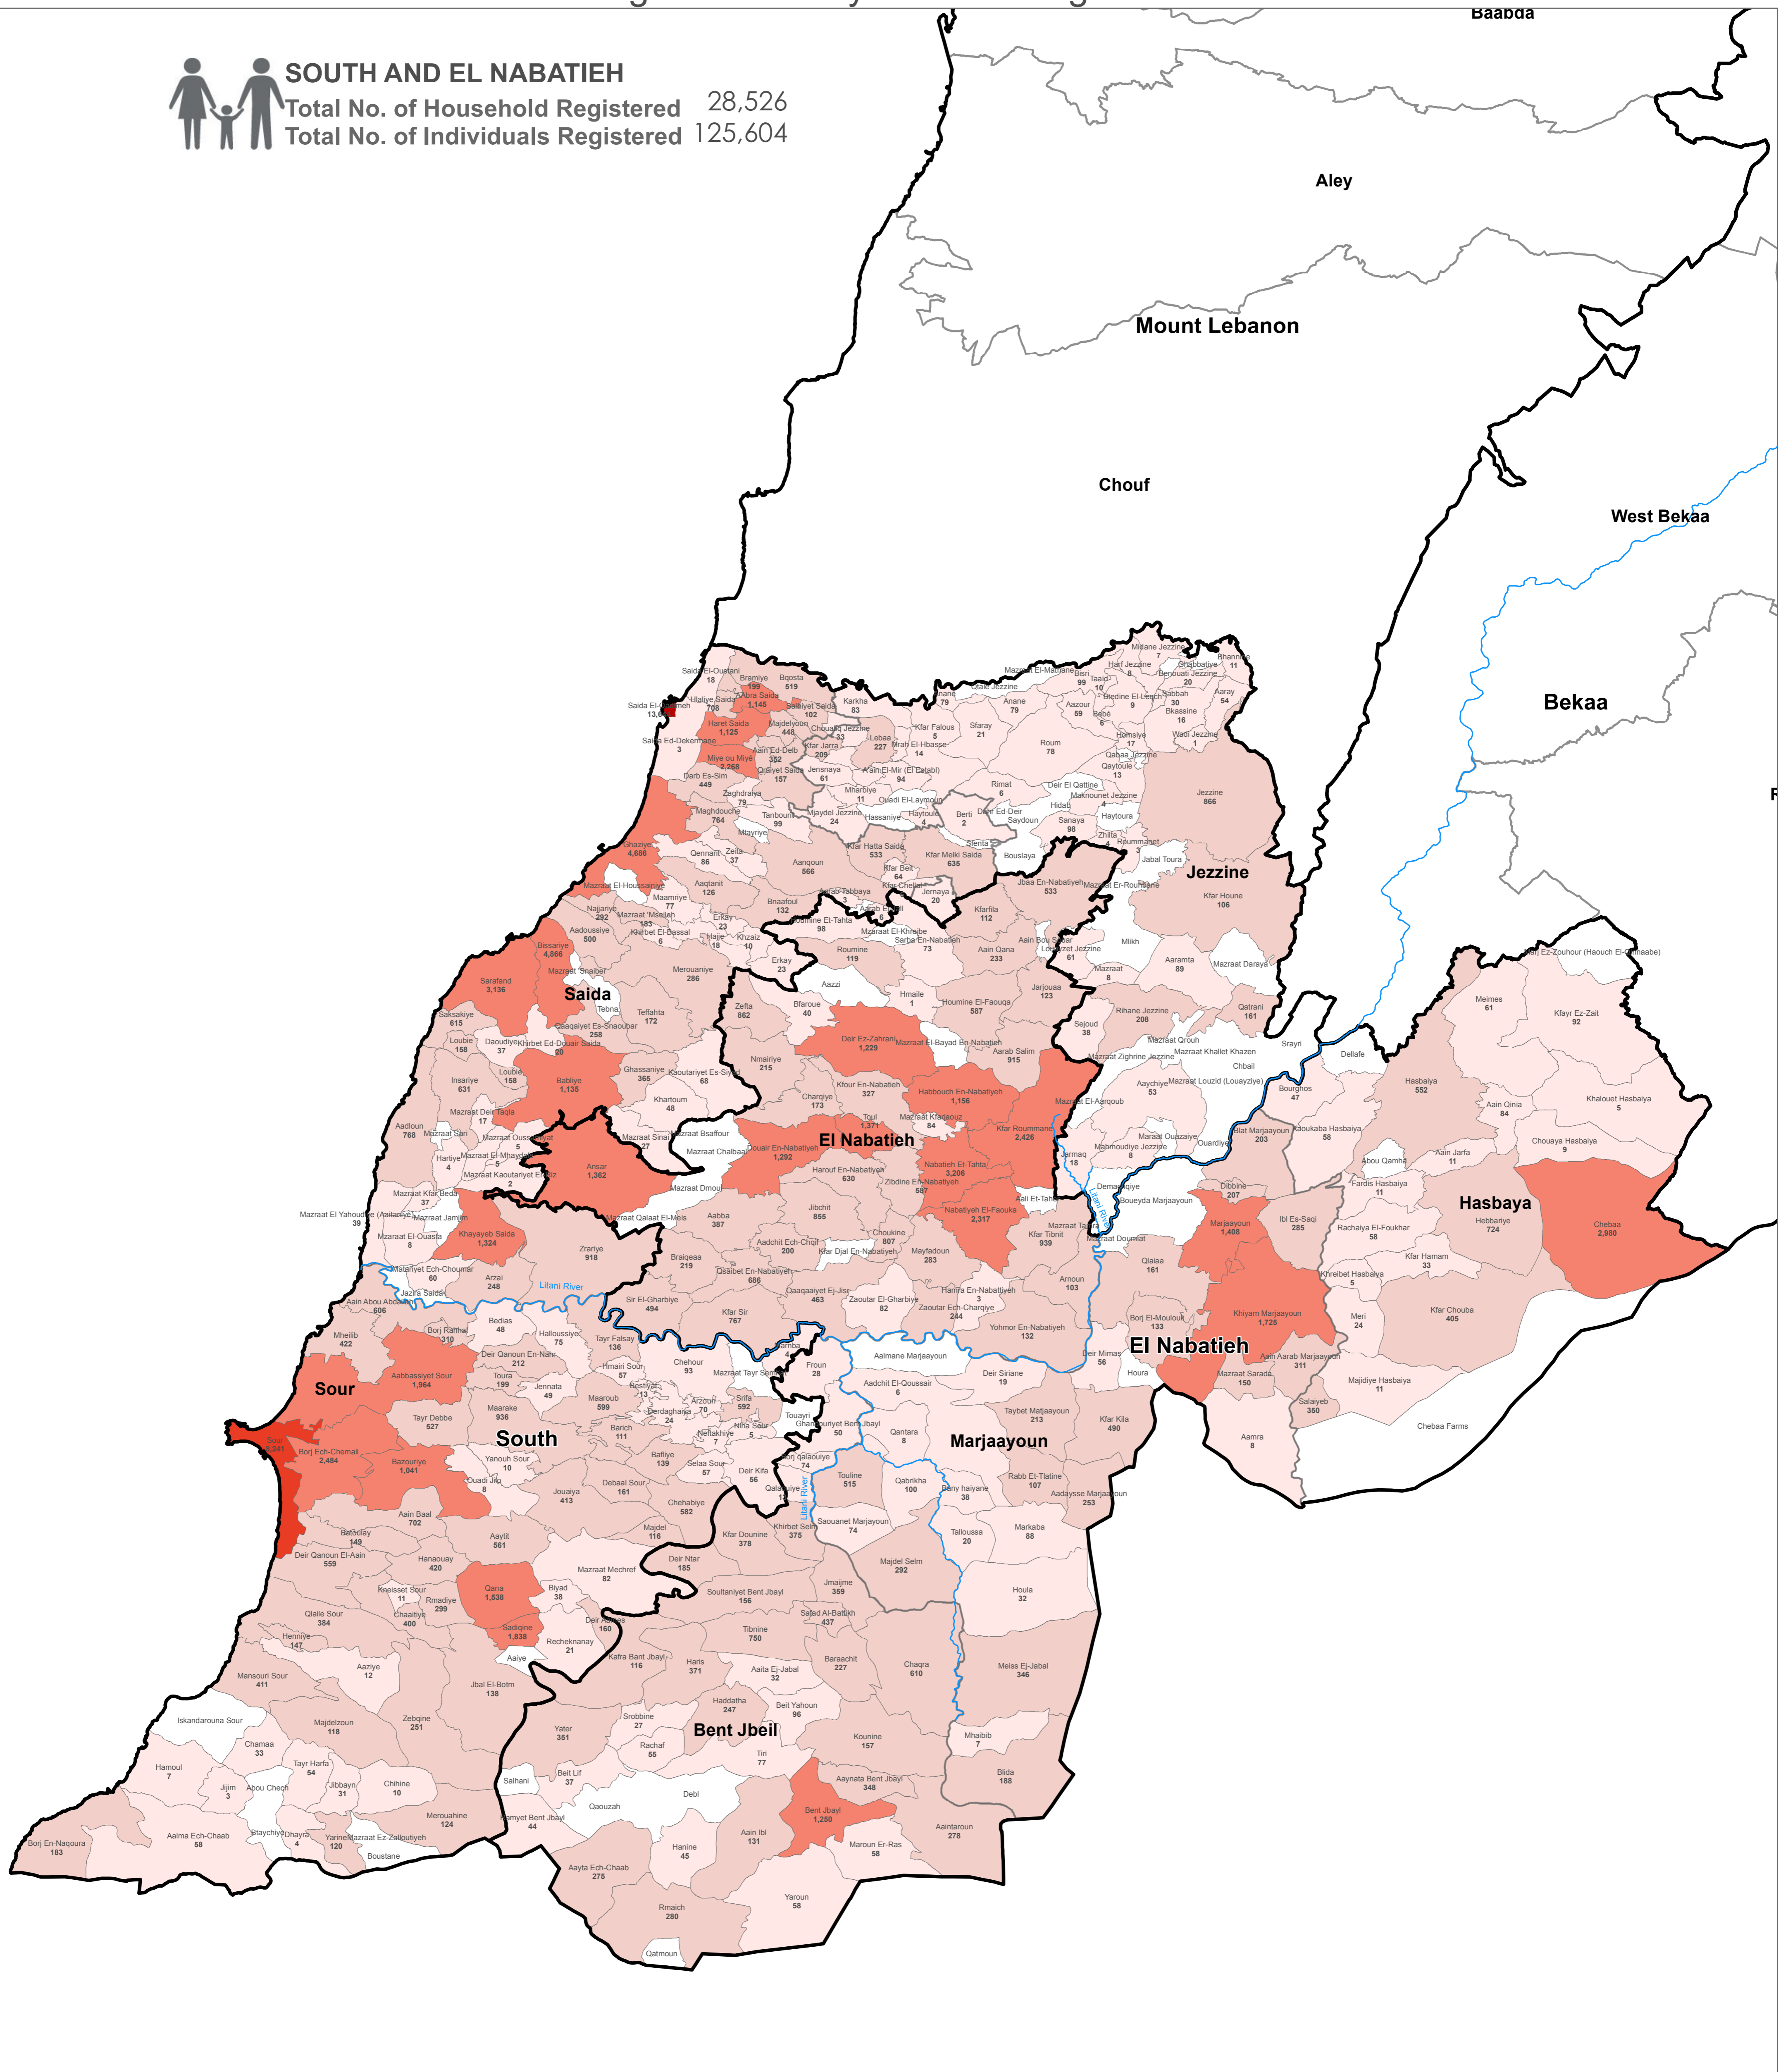

SYRIA REFUGEE RESPONSE

LEBANON South and El Nabatieh Governorates

Distribution of the Registered Syrian Refugees at Cadastral Level As of 31 October 2015

SOUTH AND EL NABATIEH
Total No. of Household Registered 28,526
Total No. of Individuals Registered 125,604