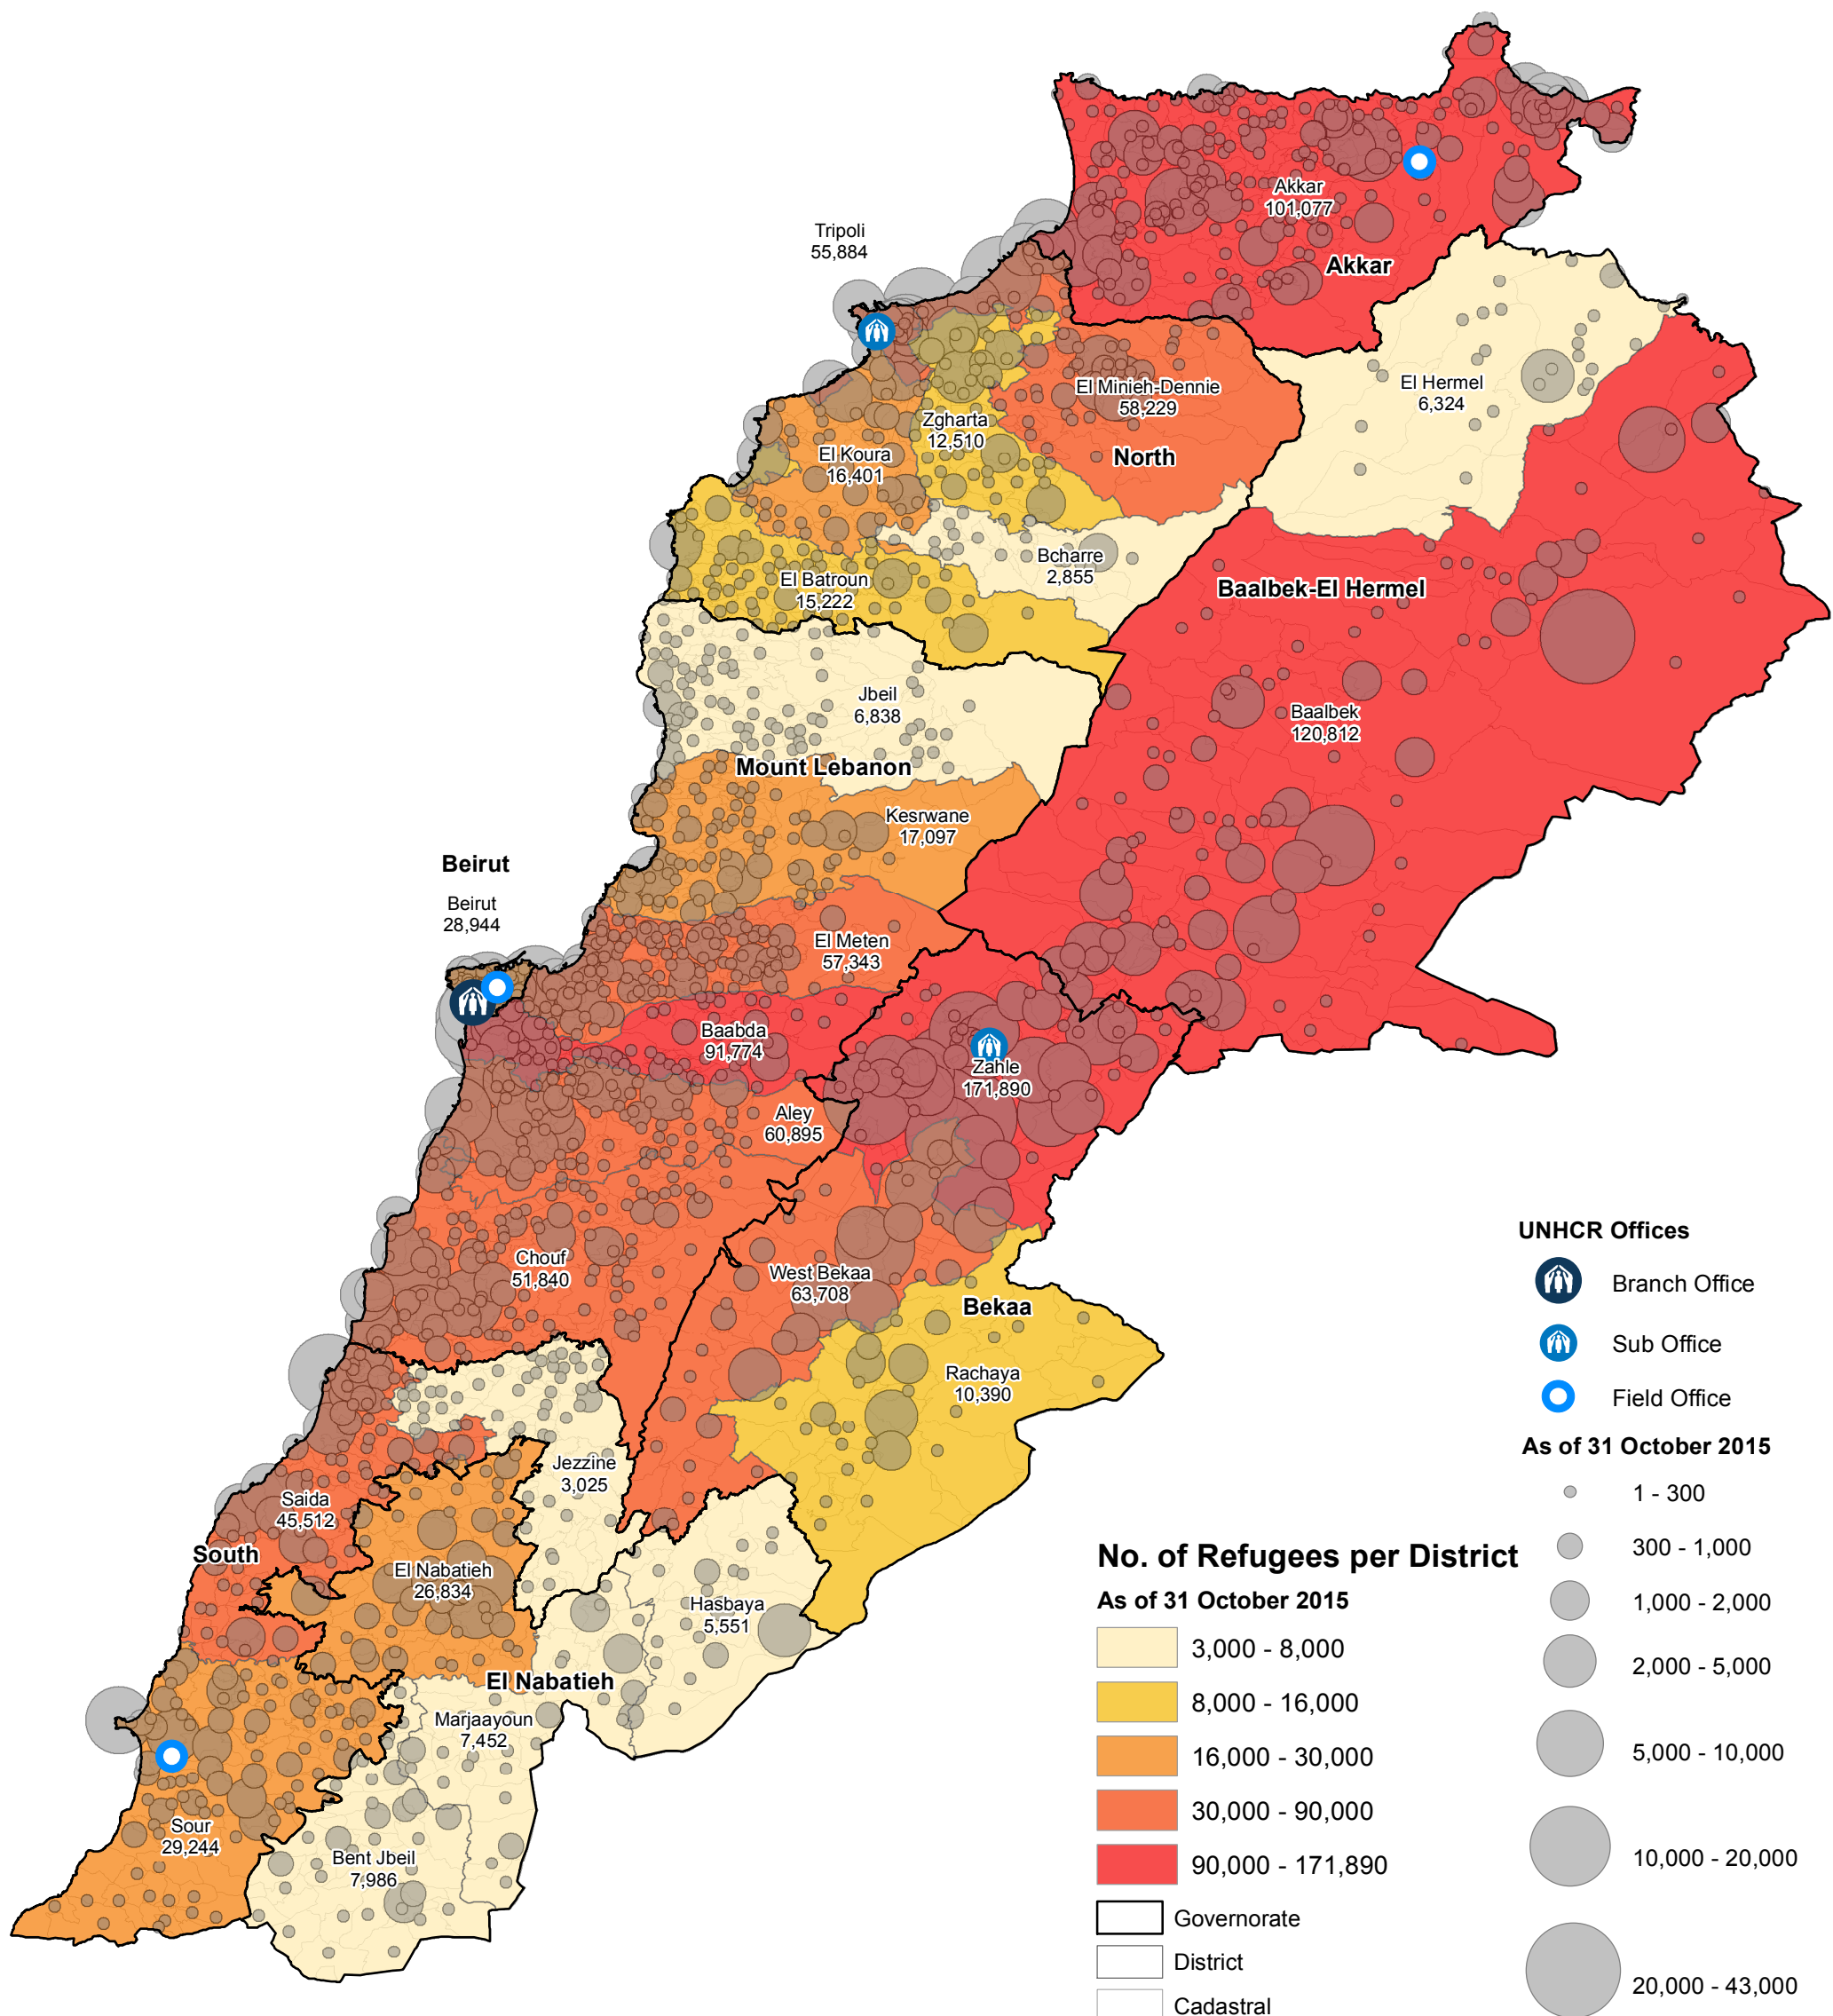

SYRIA REFUGEE RESPONSE

LEBANON Syrian Refugees Registered

31 October 2015

Total No. of Refugees **1,075,637**
 Refugees Registered **1,075,637**
 Refugees Awaiting **0**

UNHCR Offices

-  Branch Office
-  Sub Office
-  Field Office

As of 31 October 2015

-  1 - 300
-  300 - 1,000
-  1,000 - 2,000
-  2,000 - 5,000
-  5,000 - 10,000
-  10,000 - 20,000
-  20,000 - 43,000

No. of Refugees per District
As of 31 October 2015

-  3,000 - 8,000
-  8,000 - 16,000
-  16,000 - 30,000
-  30,000 - 90,000
-  90,000 - 171,890

 Governorate
 District
 Cadastral

This map has been produced by UNHCR based on maps and material provided by the Government of Lebanon for UNHCR operational purposes. It does not constitute an official United Nations map. The designations employed and the presentation of material on this map do not imply the expression of any opinion whatsoever on the part of the Secretariat of the United Nations concerning the legal status of any country, territory, city or area or of its authorities, or concerning the delimitation of its frontiers or boundaries.

Data Sources:
 - Refugee population and location data by UNHCR 31 October 2015. For more information on refugee data, contact Rana G. Ksaifi at ksaifi@unhcr.org

GIS and Mapping by UNHCR Lebanon. For further information on map, contact Jad Ghosn at ghosn@unhcr.org or Aung Thu WIN at wina@unhcr.org