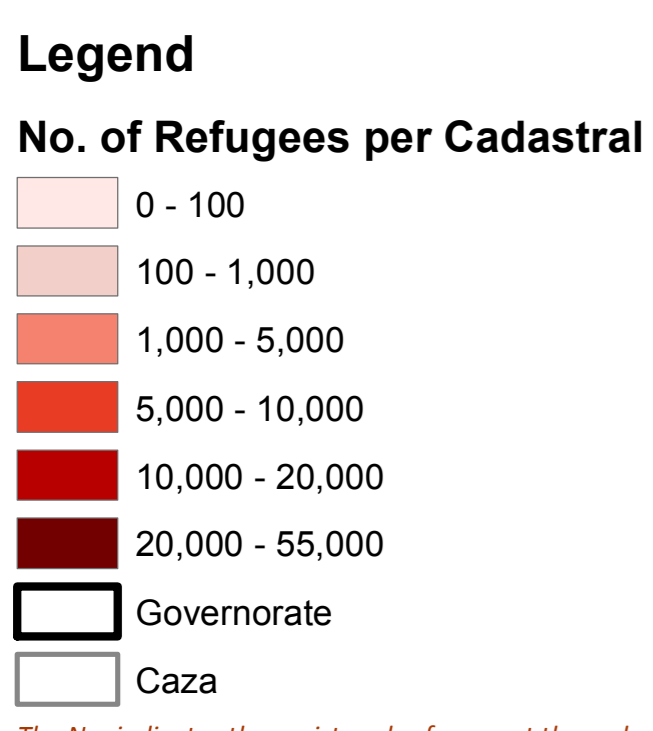

Distribution of the Registered Syrian Refugees by Province

BEIRUT

Total No. of Household Registered 6,474
 Total No. of Individuals Registered 23,675

MOUNT LEBANON

Total No. of Household Registered 61,997
 Total No. of Individuals Registered 256,495