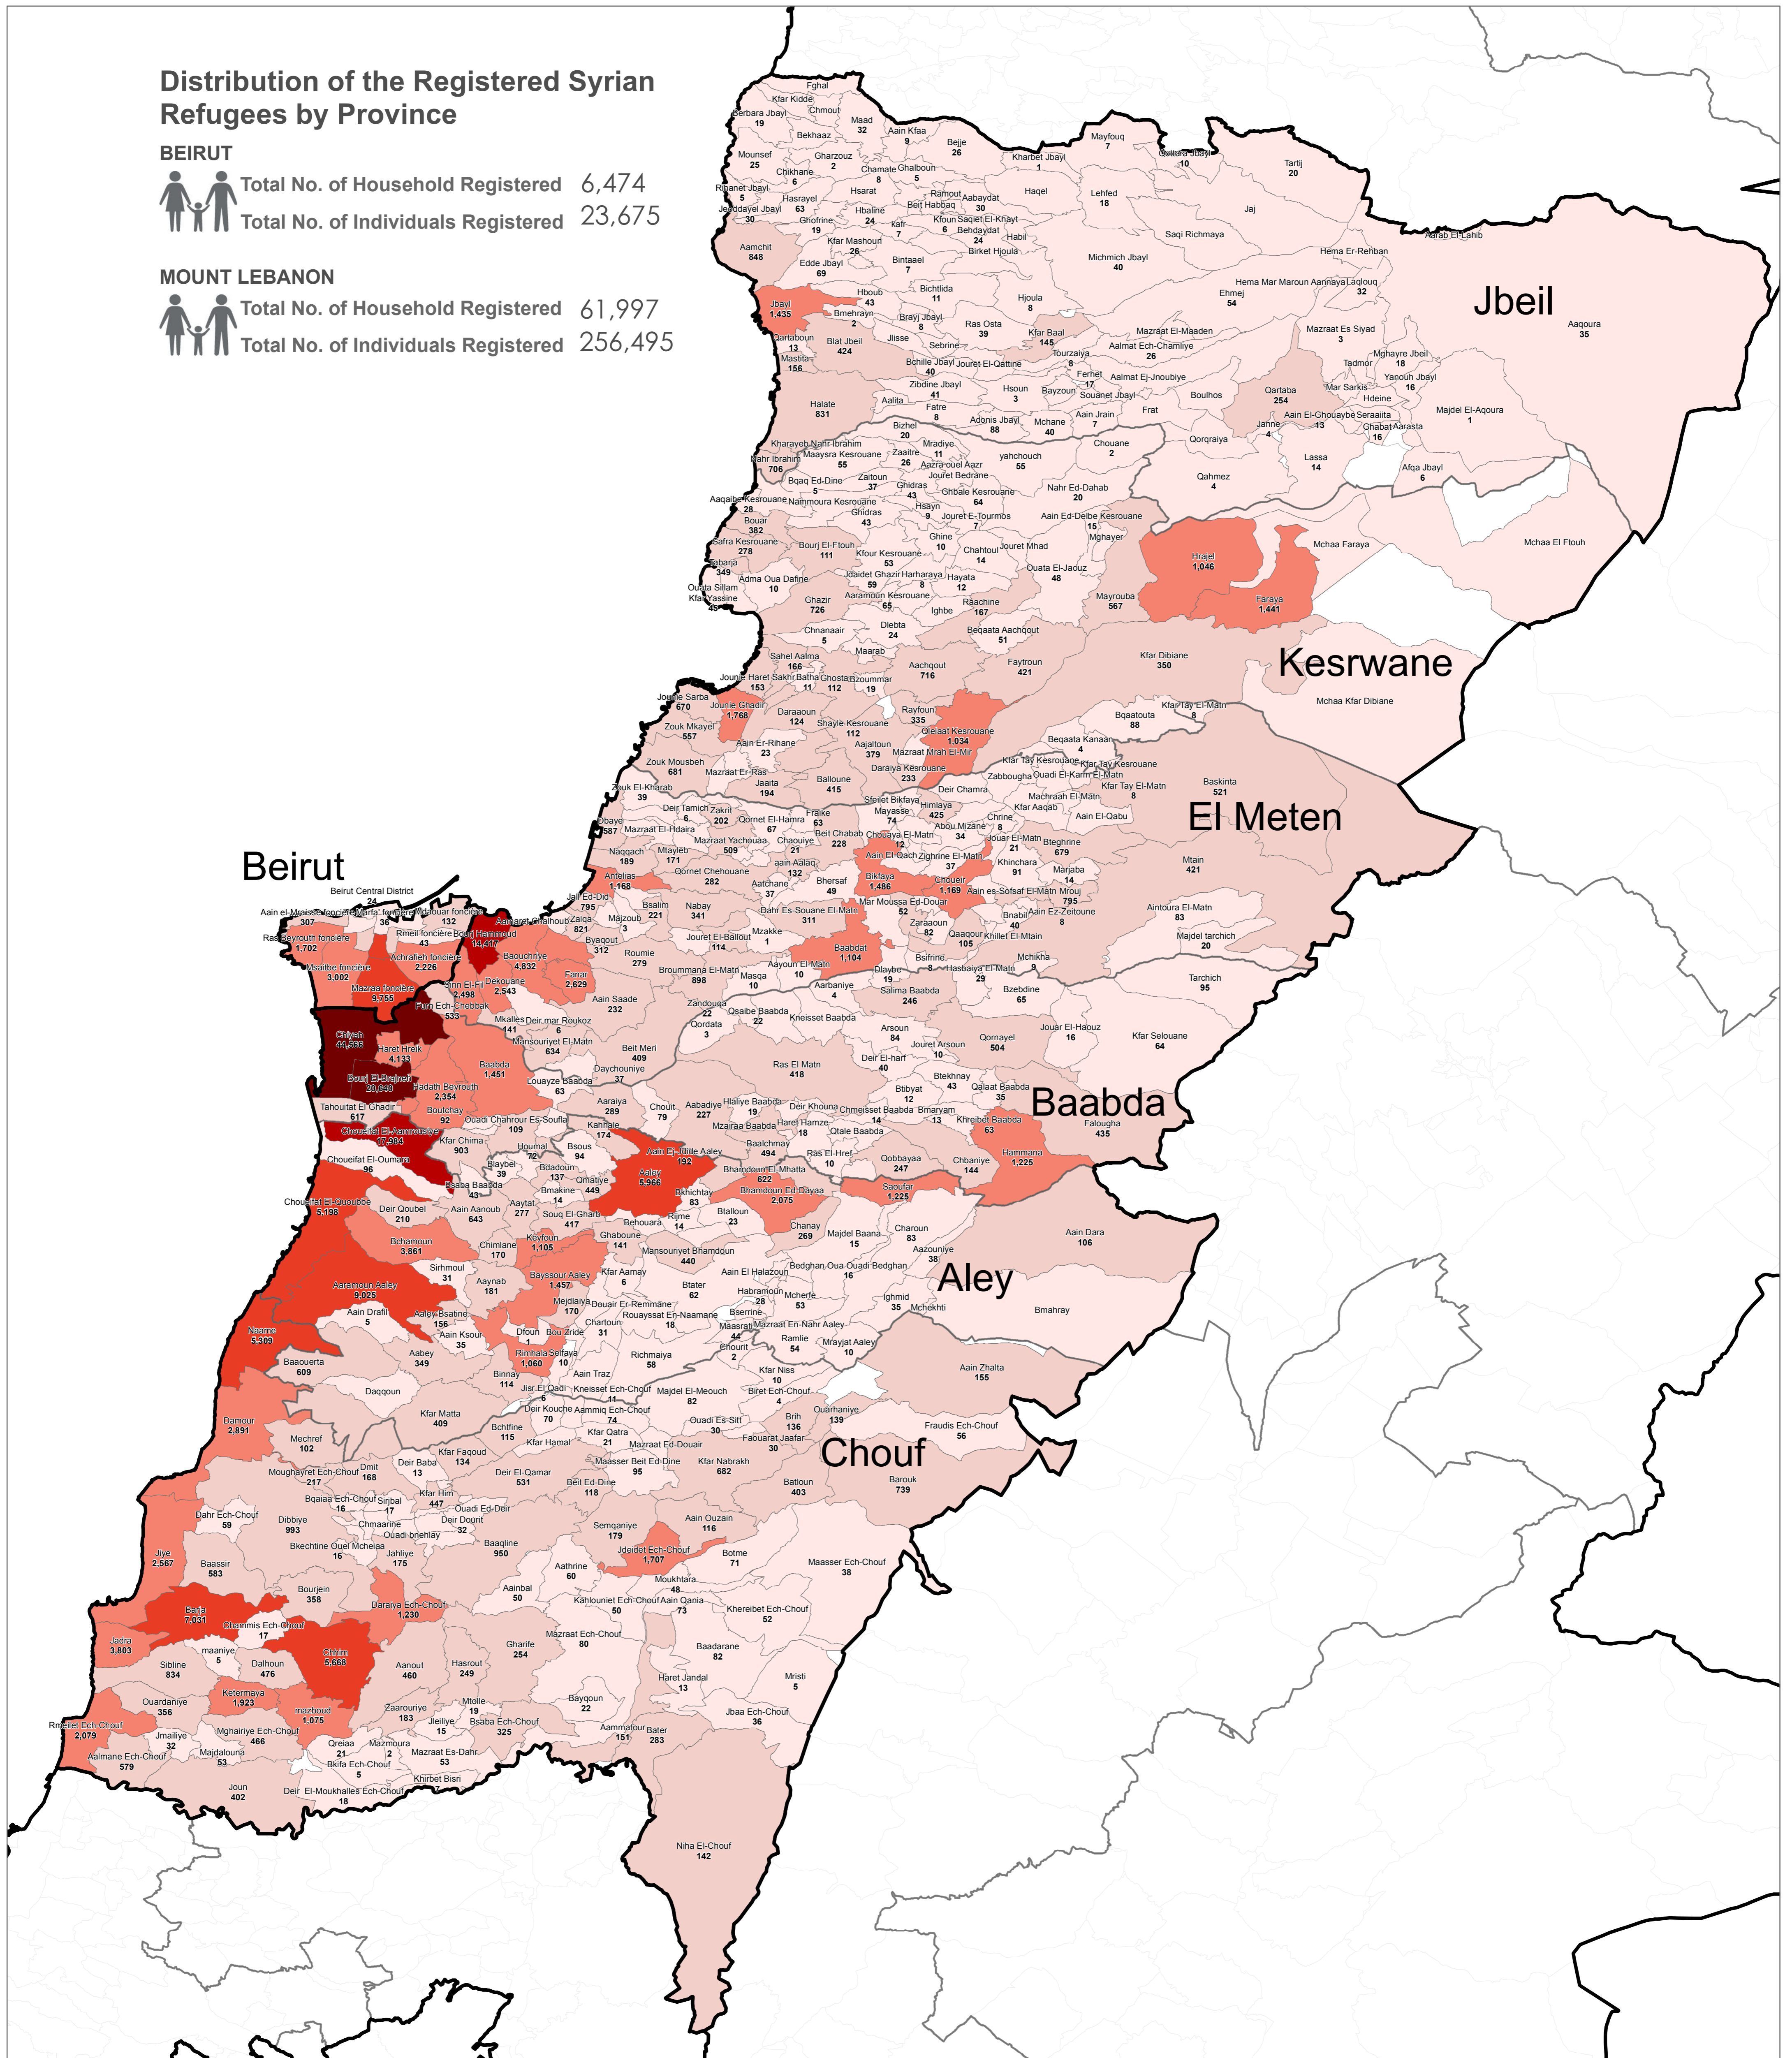

Distribution of the Registered Syrian Refugees by Province

BEIRUT

Total No. of Household Registered 6,474
 Total No. of Individuals Registered 23,675

MOUNT LEBANON

Total No. of Household Registered 61,997
 Total No. of Individuals Registered 256,495

Notes
 This map has been produced by the Inter-Agency Information Management Unit of UNHCR based on maps and material provided by the Government of Lebanon for operational purposes. It does not constitute an official United Nations map. The designations employed and the presentation of material on this map do not imply the expression of any opinion whatsoever on the part of the Secretariat of the United Nations concerning the legal status of any country, territory, city or area or of its authorities, or concerning the delimitation of its frontiers or boundaries.

Data Sources:
 - Lebanese Border, Caza and Cadastral Boundaries: NPMP/PT 2005.
 - Geographic Projection WGS 1984

Registered Refugees Figures by UNHCR as of 31 December 2016.
 For more information contact Diana El Habr at elhabr@unhcr.org

GIS and Mapping by UNHCR. For information and updates contact Jad Ghosn: ghosn@unhcr.org
 Maroun Sader: sader@unhcr.org

NPMP/PT: National Physical Master Plan for the Lebanese Territory