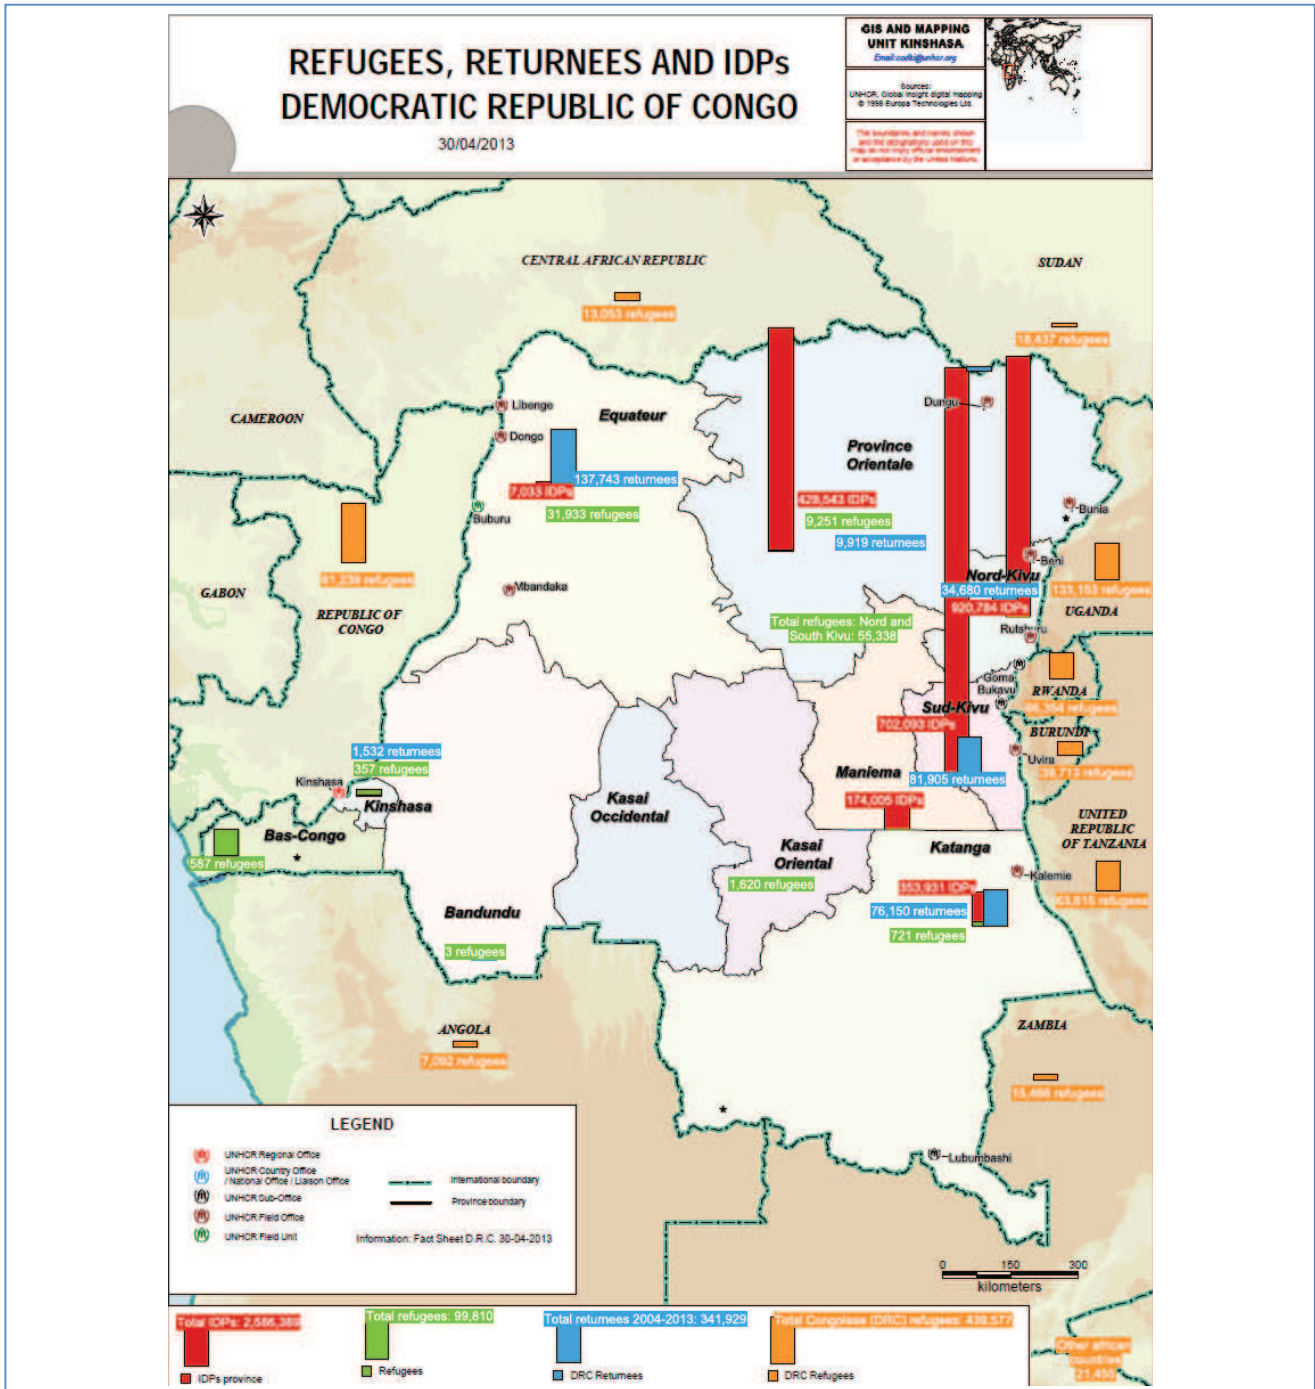

## Achievements

- Since January 1<sup>st</sup>, some **2,031** Rwandan refugees returned to Rwanda from Bukavu (**695**) and Goma (**1,336**).
- **25,822** DRC refugees returned from Republic of Congo to Equateur Province this year. The voluntary repatriation operation started on 5 May 2012, since then **72,172** individuals returned in Equateur.
- **283** Congolese refugees have been repatriated from Burundi in 2013.

## UNHCR staff

240 national staff, 62 international staff, 25 United Nations Volunteers and 4 Consultants (31 March 2013)

## UNHCR Presence

RO Kinshasa, SO Bukavu, SO Goma, SO Lubumbashi, FO Bunia, FO Dungu, FU Beni, FU Rutshuru, FO Uvira, FO Kalemie, FO Dongo, FO Libenge, FU Mbandaka, FU Buburu

For further details please contact: