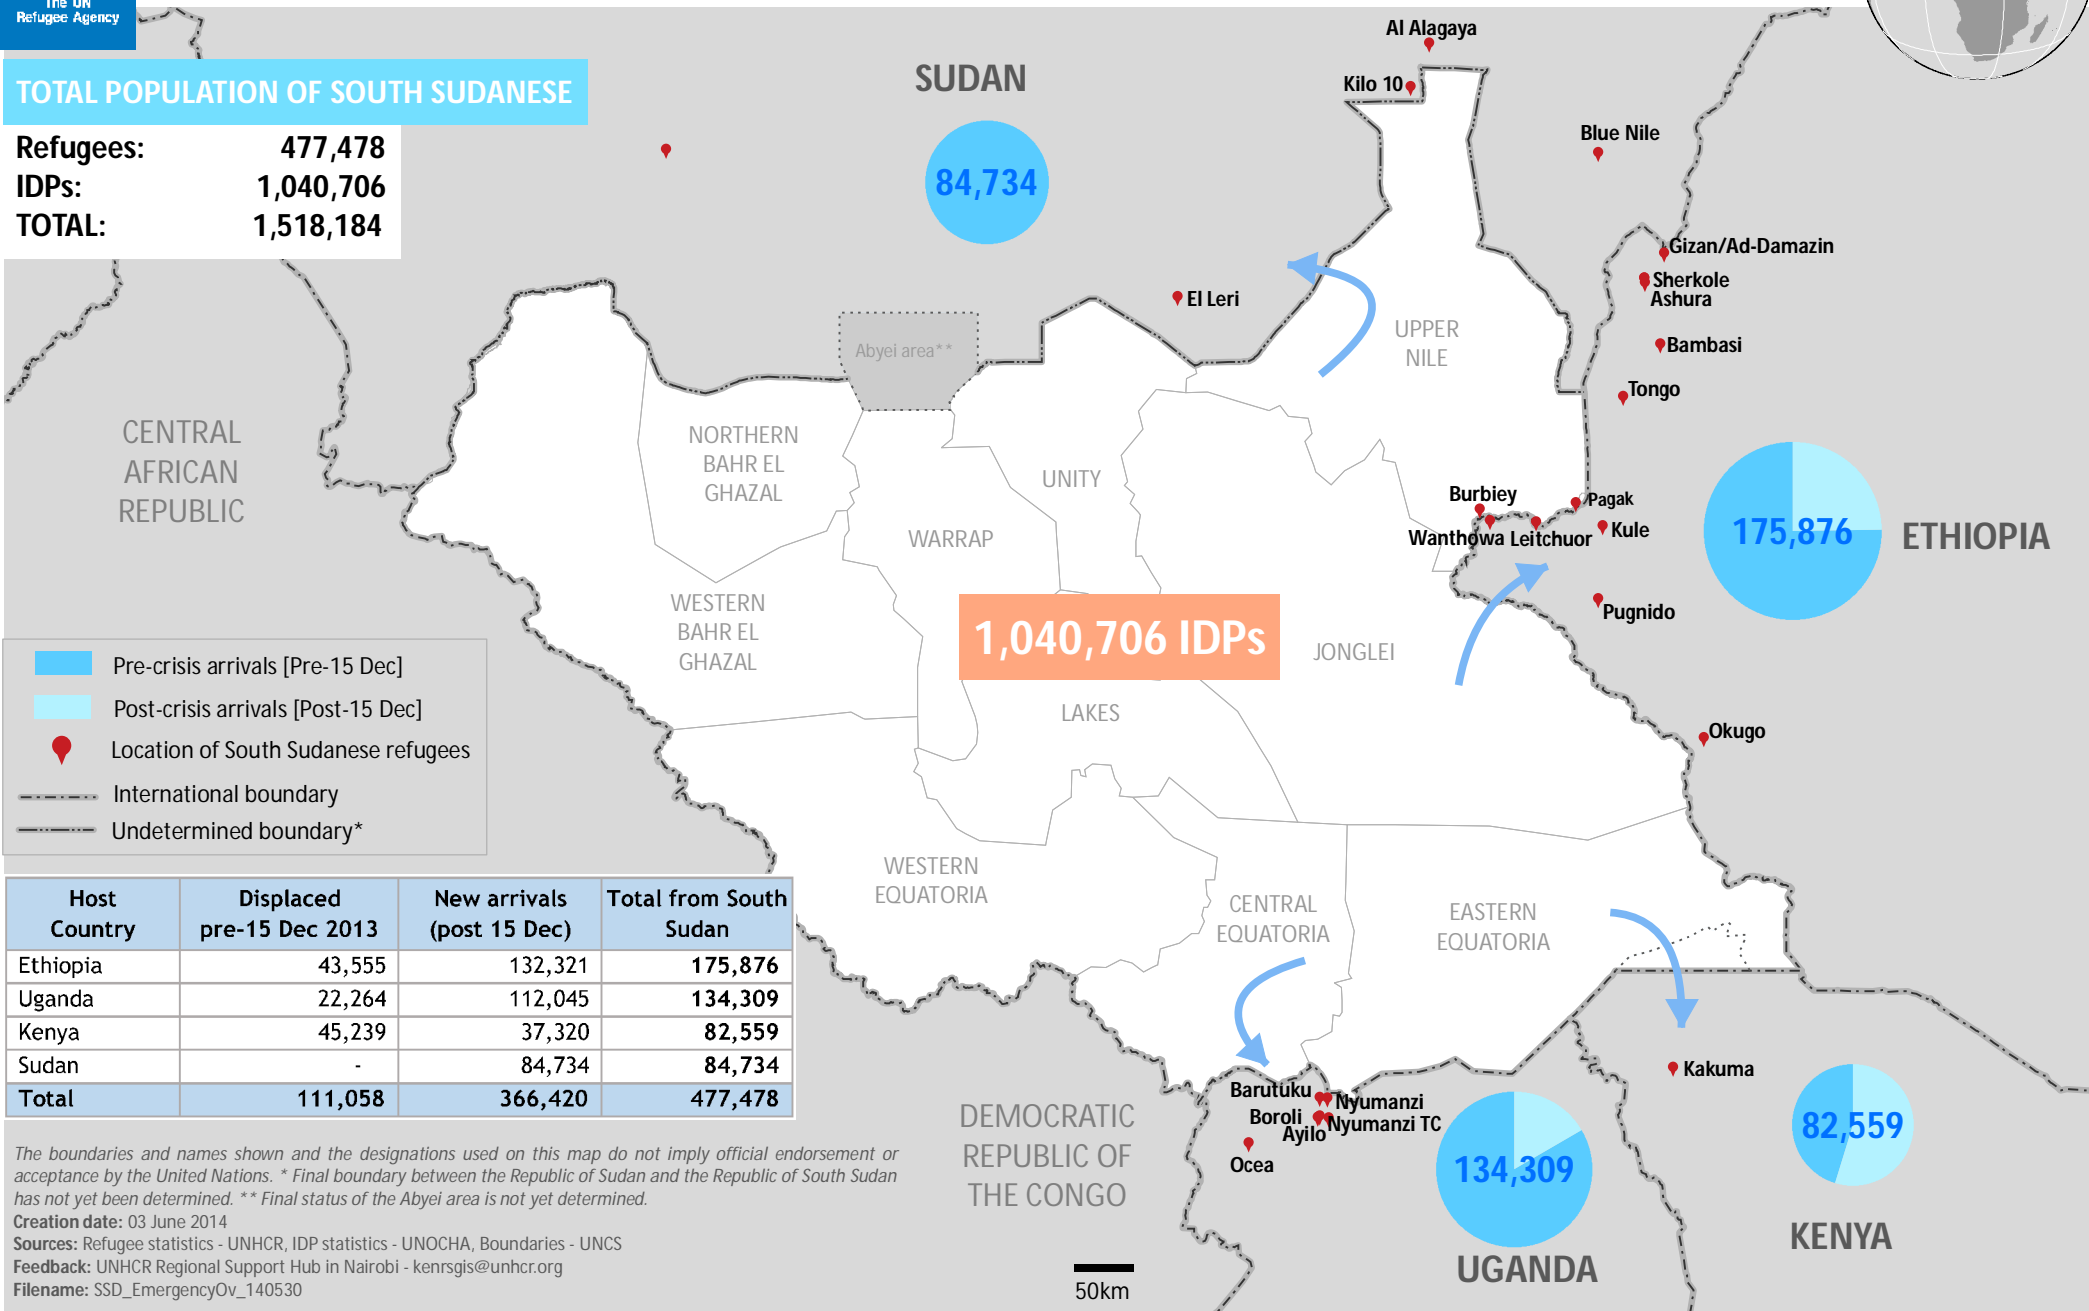

South Sudan Emergency: Regional overview of refugees from South Sudan

As of 30 May 2014

TOTAL POPULATION OF SOUTH SUDANESE

Refugees: 477,478
 IDPs: 1,040,706
 TOTAL: 1,518,184

- Pre-crisis arrivals [Pre-15 Dec]
- Post-crisis arrivals [Post-15 Dec]
- Location of South Sudanese refugees
- International boundary
- Undetermined boundary*

Host Country	Displaced pre-15 Dec 2013	New arrivals (post 15 Dec)	Total from South Sudan
Ethiopia	43,555	132,321	175,876
Uganda	22,264	112,045	134,309
Kenya	45,239	37,320	82,559
Sudan	-	84,734	84,734
Total	111,058	366,420	477,478

The boundaries and names shown and the designations used on this map do not imply official endorsement or acceptance by the United Nations. * Final boundary between the Republic of Sudan and the Republic of South Sudan has not yet been determined. ** Final status of the Abyei area is not yet determined.

Creation date: 03 June 2014

Sources: Refugee statistics - UNHCR, IDP statistics - UNOCHA, Boundaries - UNCS

Feedback: UNHCR Regional Support Hub in Nairobi - kenrsgis@unhcr.org

Filename: SSD_EmergencyOv_140530