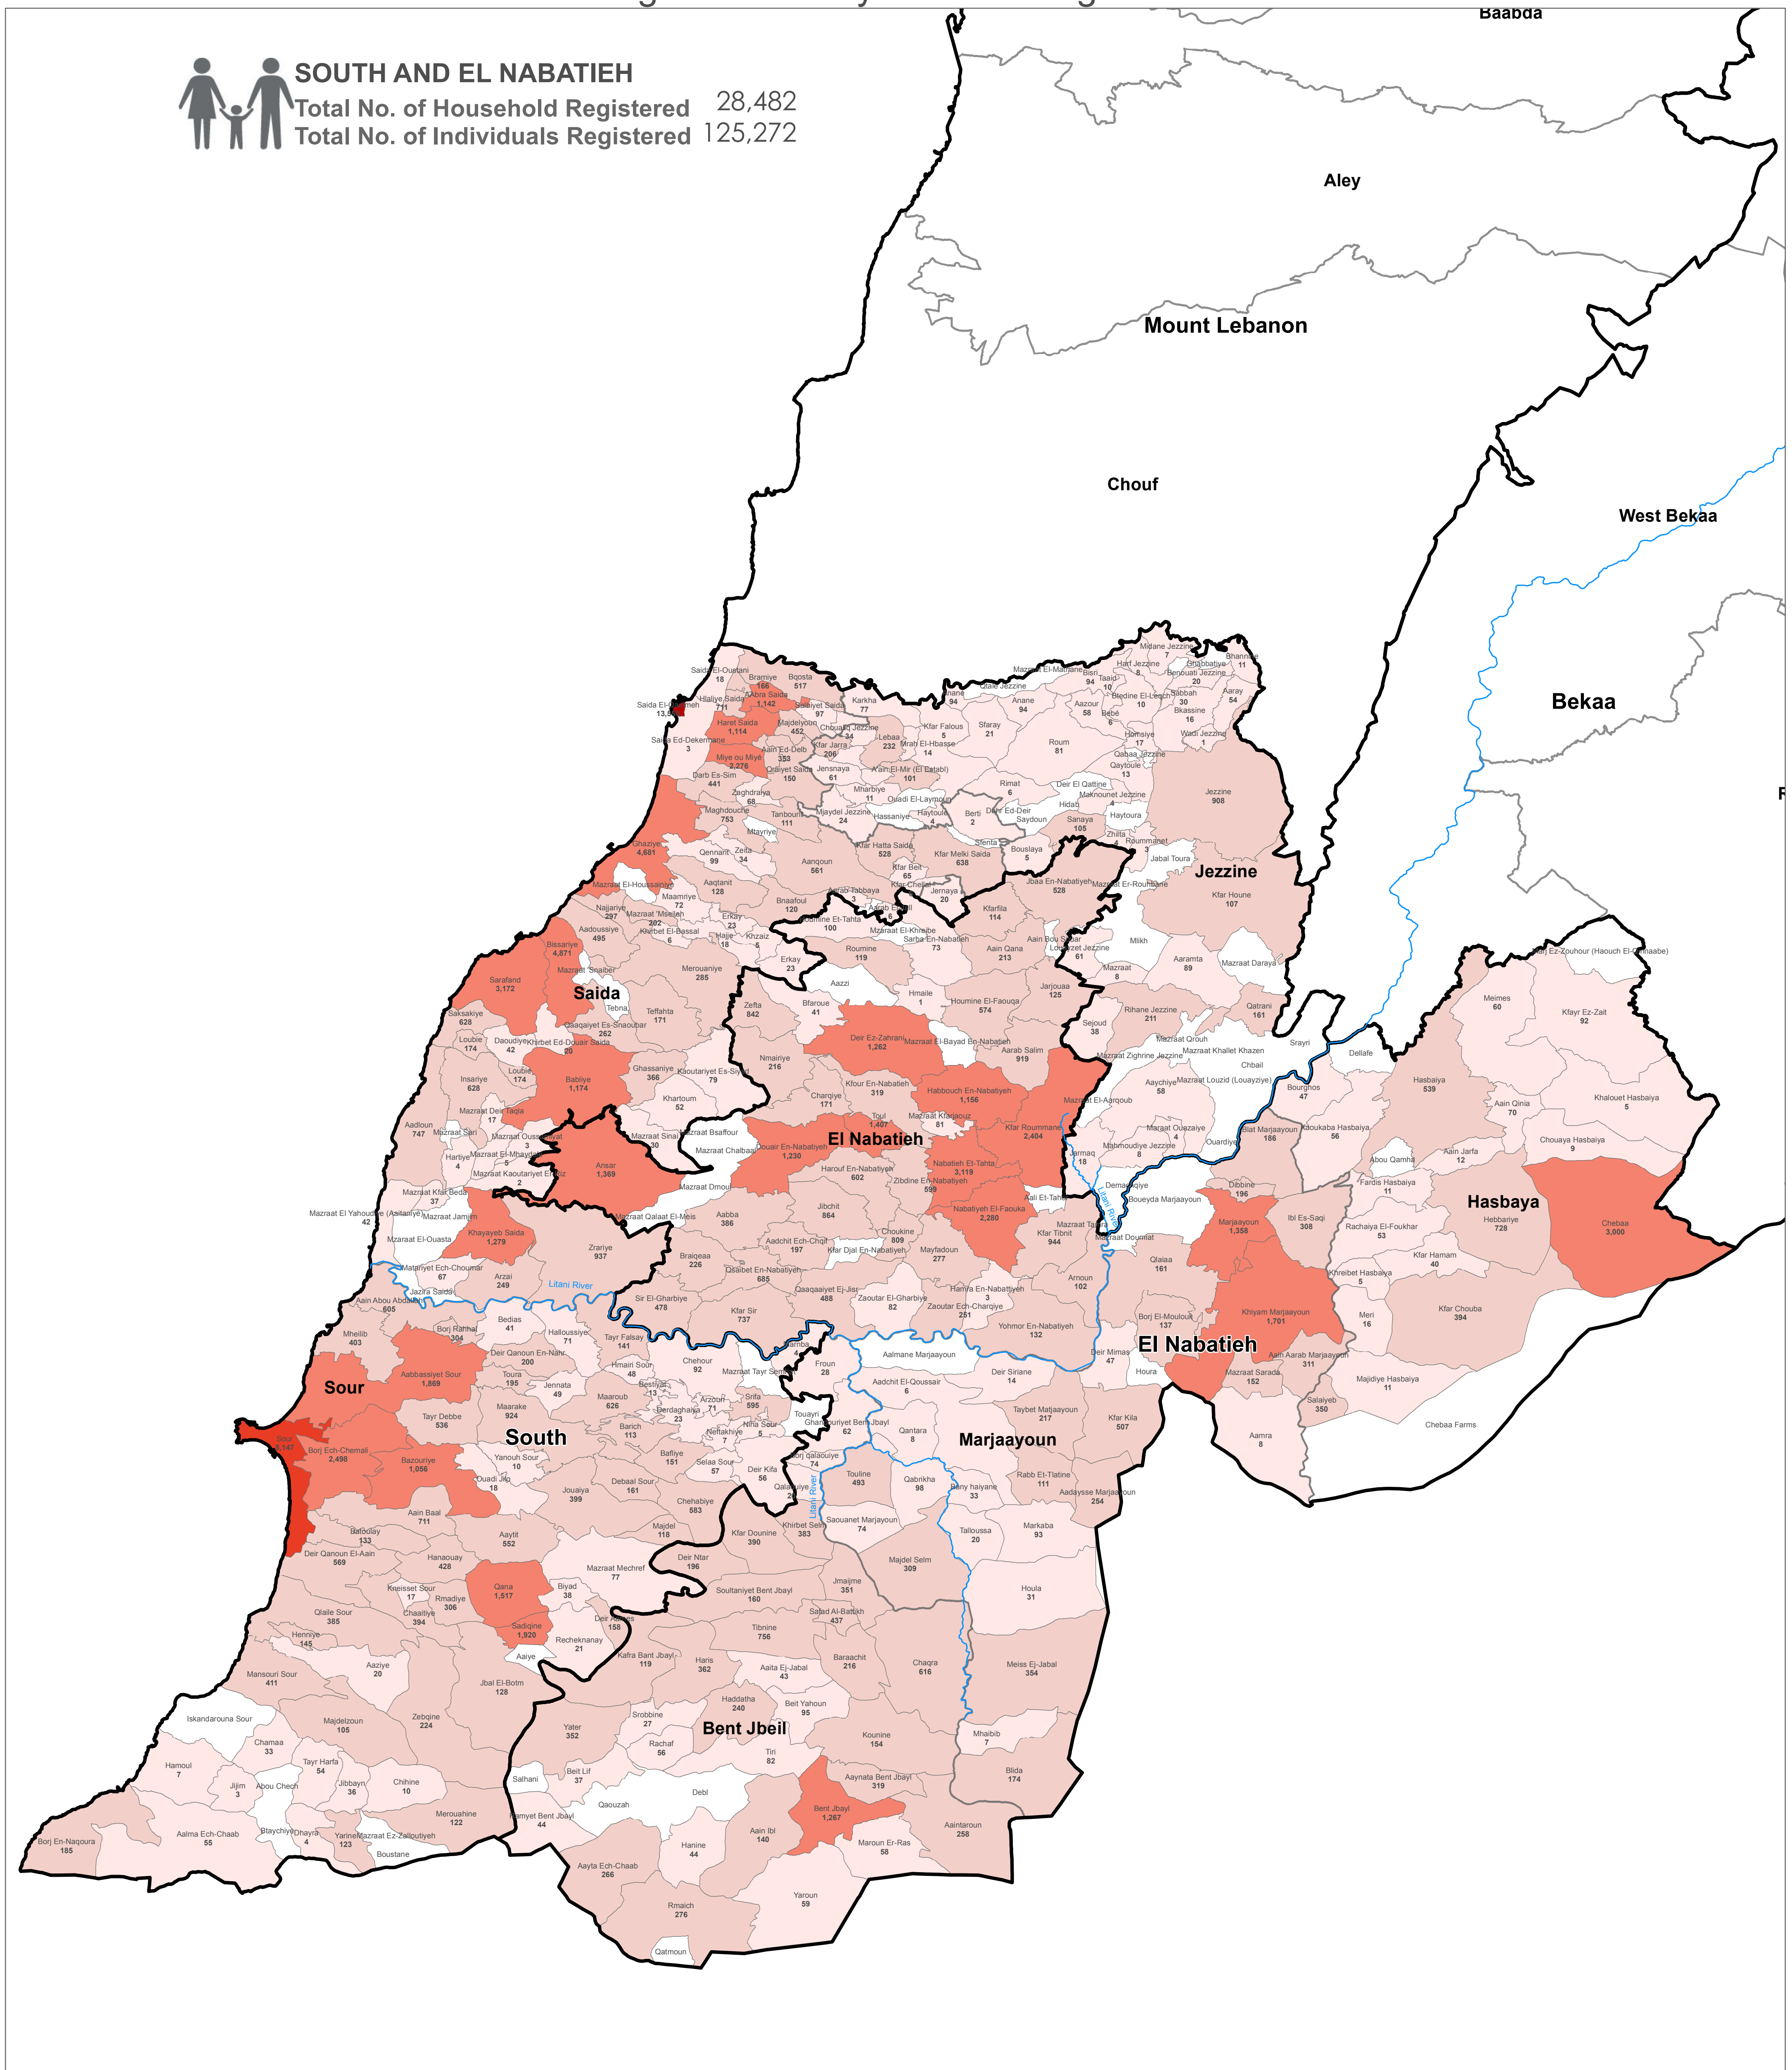

SYRIA REFUGEE RESPONSE

LEBANON South and El Nabatieh Governorates

Distribution of the Registered Syrian Refugees at Cadastral Level As of 31 December 2015

SOUTH AND EL NABATIEH
 Total No. of Household Registered 28,482
 Total No. of Individuals Registered 125,272

Notes

This map has been produced by UNHCR based on maps and material provided by the Government of Lebanon for UNHCR operational purposes. It does not constitute an official United Nations map. The designations employed and the presentation of material on this map do not imply the expression of any opinion whatsoever on the part of the Secretariat of the United Nations concerning the legal status of any country, territory, city or area or of its authorities, or concerning the delimitation of its frontiers or boundaries.

Data Sources:
 - Lebanese Border, Caza and Cadastral Boundaries: NPMP/LT 2005.
 - Geographic Projection WGS 1984

Registered Refugees Figures by UNHCR as of 31 December 2015.
 For more information contact Rana G. Ksaifi at ksaifi@unhcr.org

GIS and Mapping by UNHCR. For Information and updates contact Jad Ghosn: ghosn@unhcr.org
 Maroun Sader: sader@unhcr.org

NPMP/LT: National Physical Master Plan for the Lebanese Territory

LOCATION DIAGRAM