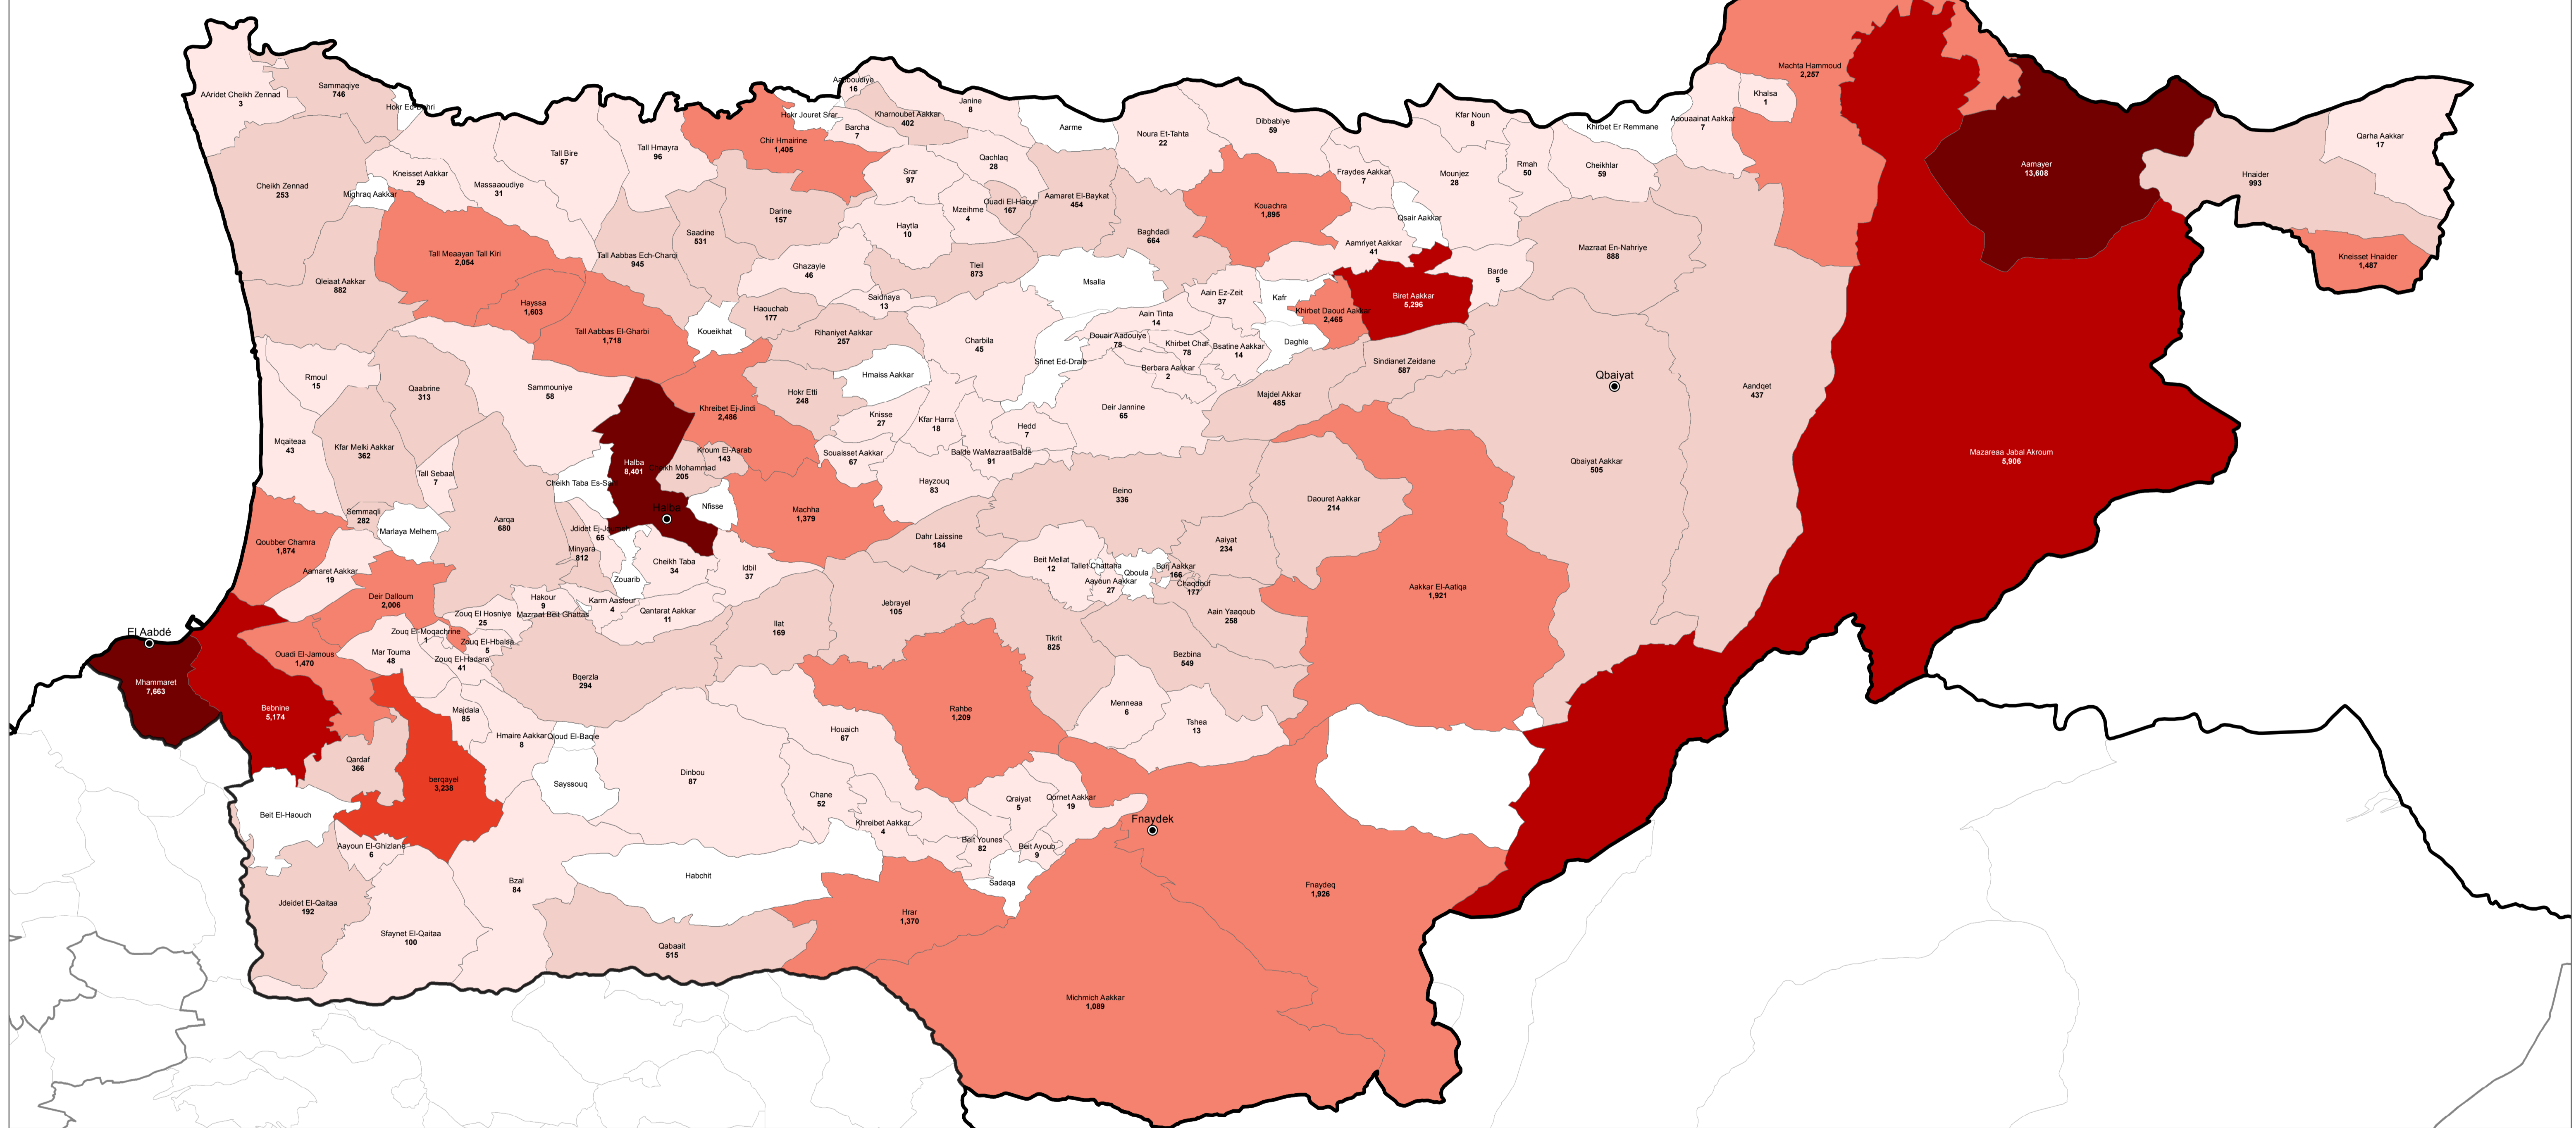

SYRIA REFUGEE RESPONSE

LEBANON, Akkar Governorate

Distribution of the Registered Syrian Refugees at the Cadastral Level

As of 31 October 2015

AKKAR

Total No. of Household Registered

25,383

Total No. of Individuals Registered

101,077

Notes

This map has been produced by UNHCR based on maps and material provided by the Government of Lebanon for UNHCR operational purposes. It does not constitute an official United Nations map. The designations employed and the presentation of material on this map do not imply the expression of any opinion whatsoever on the part of the Secretariat of the United Nations concerning the legal status of any country, territory, city or area or of its authorities, or concerning the delimitation of its frontiers or boundaries.

Data Sources:
- Lebanese Border, Caza and Cadastral Boundaries: NPMP/PT 2005.
- Geographic Projection WGS 1984

Registered Refugees Figures by UNHCR as of 31 October 2015.
For more information contact Rana G. Ksaifi at ksaifi@unhcr.org

GIS and Mapping by UNHCR. For Information and updates contact Jad Ghosn: ghosn@unhcr.org
Maroun Sader: sader@unhcr.org

NPMP/PT: National Physical Master Plan for the Lebanese Territory

Legend