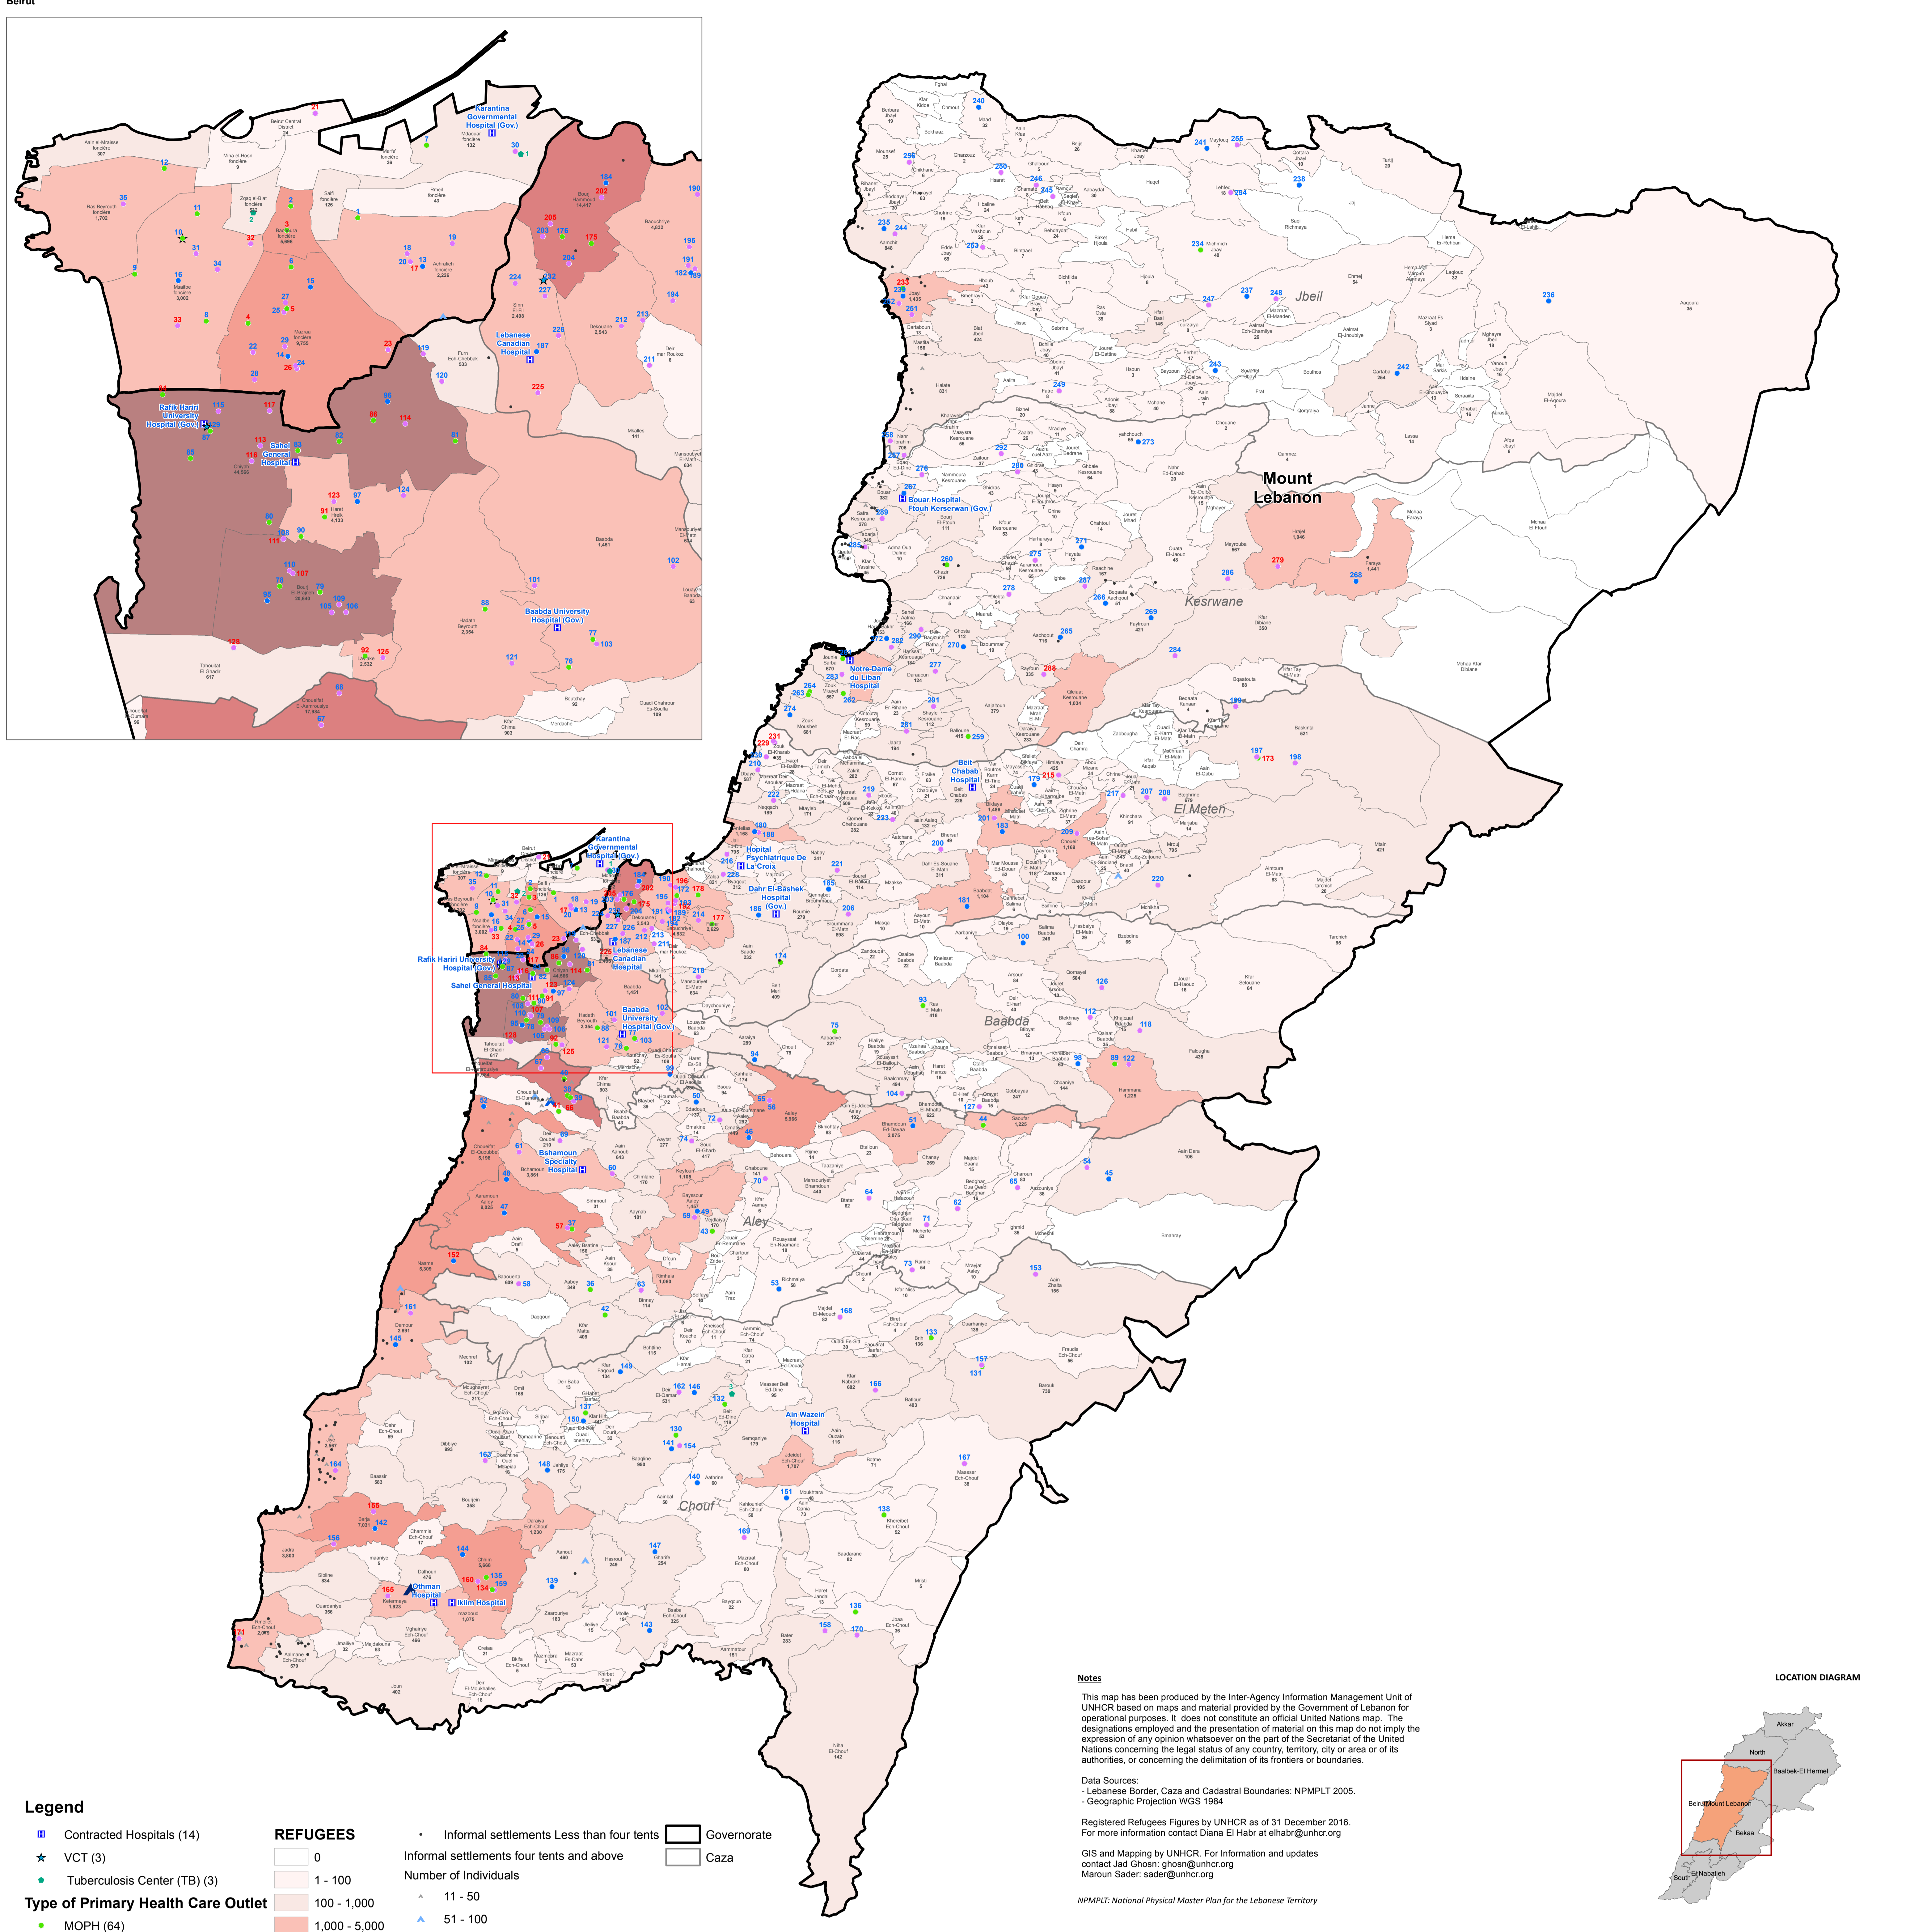

SYRIA REFUGEE RESPONSE

LEBANON Beirut and Mount Lebanon Governorates

Distribution of the Primary Health Care Centers and Hospitals (UNHCR/NEXtCARE)

Legend

- Contracted Hospitals (14)
- VCT (3)
- Tuberculosis Center (TB) (3)
- MOPH (64)
- MOSA SDC (62)
- Other (164)

REFUGEES

- 0
- 1 - 100
- 100 - 1,000
- 1,000 - 5,000
- 5,000 - 10,000
- 10,000 - 20,000
- 20,000 - 55,000

Informal settlements Less than four tents
Informal settlements four tents and above

- 11 - 50
- 51 - 100
- 101 - 150
- 151 - 387

Data Sources:
- Lebanese Border, Caza and Cadastral Boundaries: NFM/PLT 2005.
- Geographic Projection: WGS 1984

Registered Refugee Figures by UNHCR as of 31 December 2016.
For more information contact Diana El Habr at elhabr@unhcr.org

GIS and Mapping by UNHCR. For information and updates contact Jad Ghosn: ghosn@unhcr.org
Maroun Sader: sader@unhcr.org

NFM/PLT: National Physical Master Plan for the Lebanese Territory

LOCATION DIAGRAM

| ID_number | Governorate | District | Type | Health Centers name English | Health Centers name Arabic | Most Vulnerable Localities | Partner | Maternal Screening Center | Maternal Management Center | VCT | YMCA | EPHSP |
|-----------|---------------|----------|------|--------------------------------|----------------------------|----------------------------|---------|---------------------------|----------------------------|-----|------|--------------|
| 1 | Beirut | Beirut | TB | Tuberculosis Center Quaranta | مركز لبنان لمكافحة السل | | | | | | | 10610_13_001 |
| 2 | Beirut | Beirut | TB | Tuberculosis Center Al Mansafi | مركز لبنان الحكومي | | | | | | | 10410_13_001 |
| 3 | Mount Lebanon | Chouf | TB | Tuberculosis Center Beit Edine | مركز لبنان بيت عدين | | | | | | | 23411_13_001 |