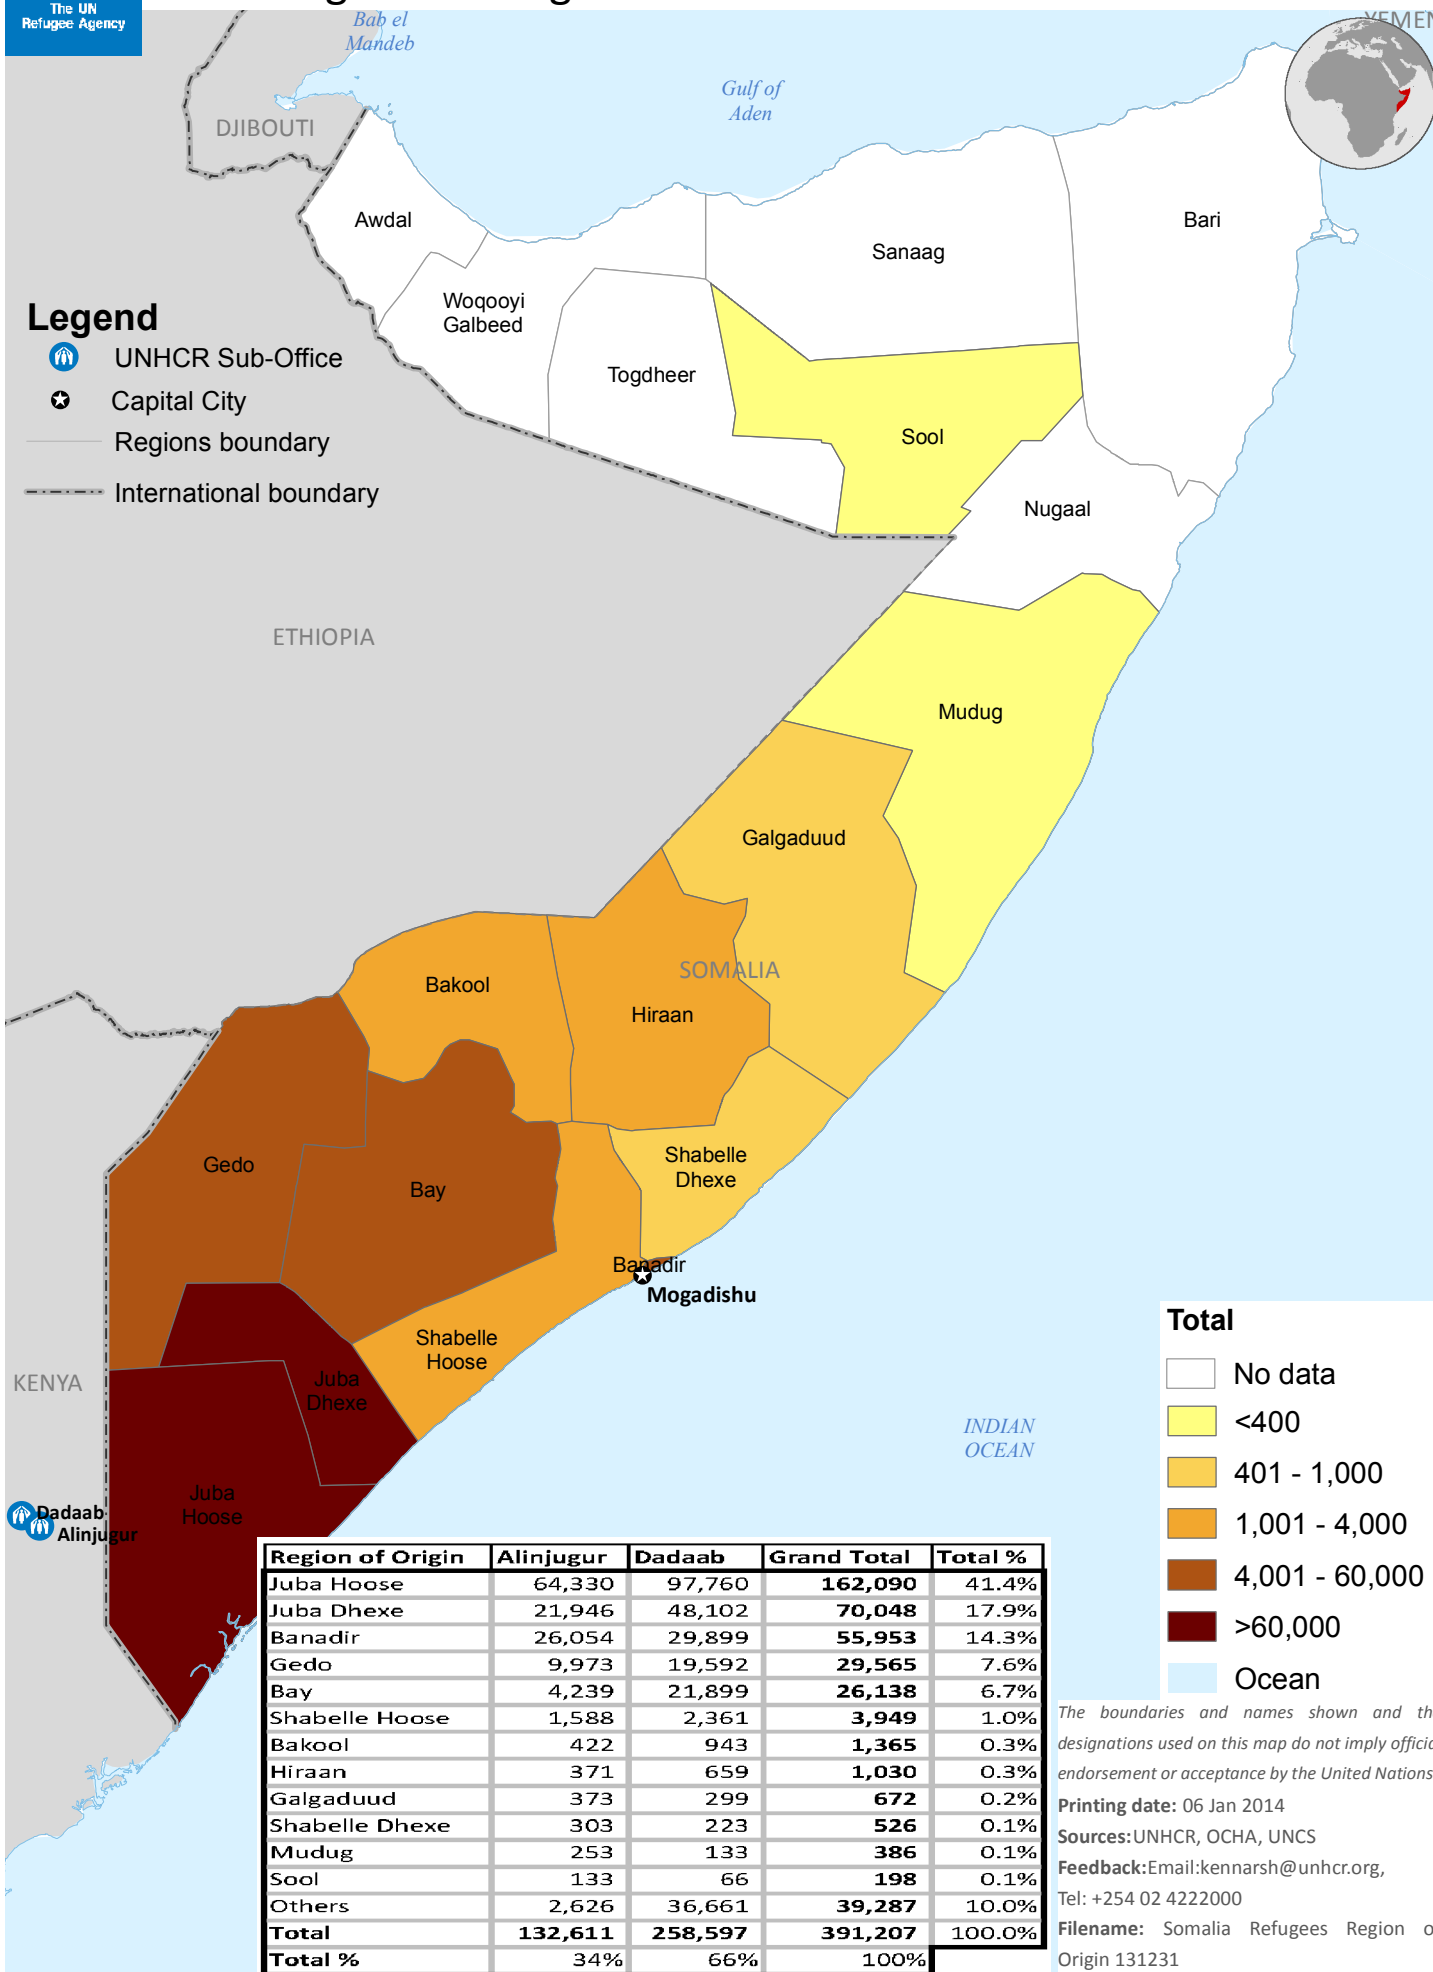

Somalia: Refugees and asylum-seekers in

Alinjugur and Dadaab, Kenya.

Regions of Origin 31 Dec 2013

UNHCR RSH-Nairobi

Legend

- UNHCR Sub-Office
- Capital City
- Regions boundary
- International boundary

Total

- No data
- <400
- 401 - 1,000
- 1,001 - 4,000
- 4,001 - 60,000
- >60,000
- Ocean

Region of Origin	Alinjugur	Dadaab	Grand Total	Total %
Juba Hoose	64,330	97,760	162,090	41.4%
Juba Dhexe	21,946	48,102	70,048	17.9%
Banadir	26,054	29,899	55,953	14.3%
Gedo	9,973	19,592	29,565	7.6%
Bay	4,239	21,899	26,138	6.7%
Shabelle Hoose	1,588	2,361	3,949	1.0%
Bakool	422	943	1,365	0.3%
Hiraan	371	659	1,030	0.3%
Galgaduud	373	299	672	0.2%
Shabelle Dhexe	303	223	526	0.1%
Mudug	253	133	386	0.1%
Sool	133	66	198	0.1%
Others	2,626	36,661	39,287	10.0%
Total	132,611	258,597	391,207	100.0%
Total %	34%	66%	100%	

The boundaries and names shown and the designations used on this map do not imply official endorsement or acceptance by the United Nations.

Printing date: 06 Jan 2014

Sources: UNHCR, OCHA, UNCS

Feedback: Email: kennarsh@unhcr.org,

Tel: +254 02 4222000

Filename: Somalia Refugees Region of Origin 131231