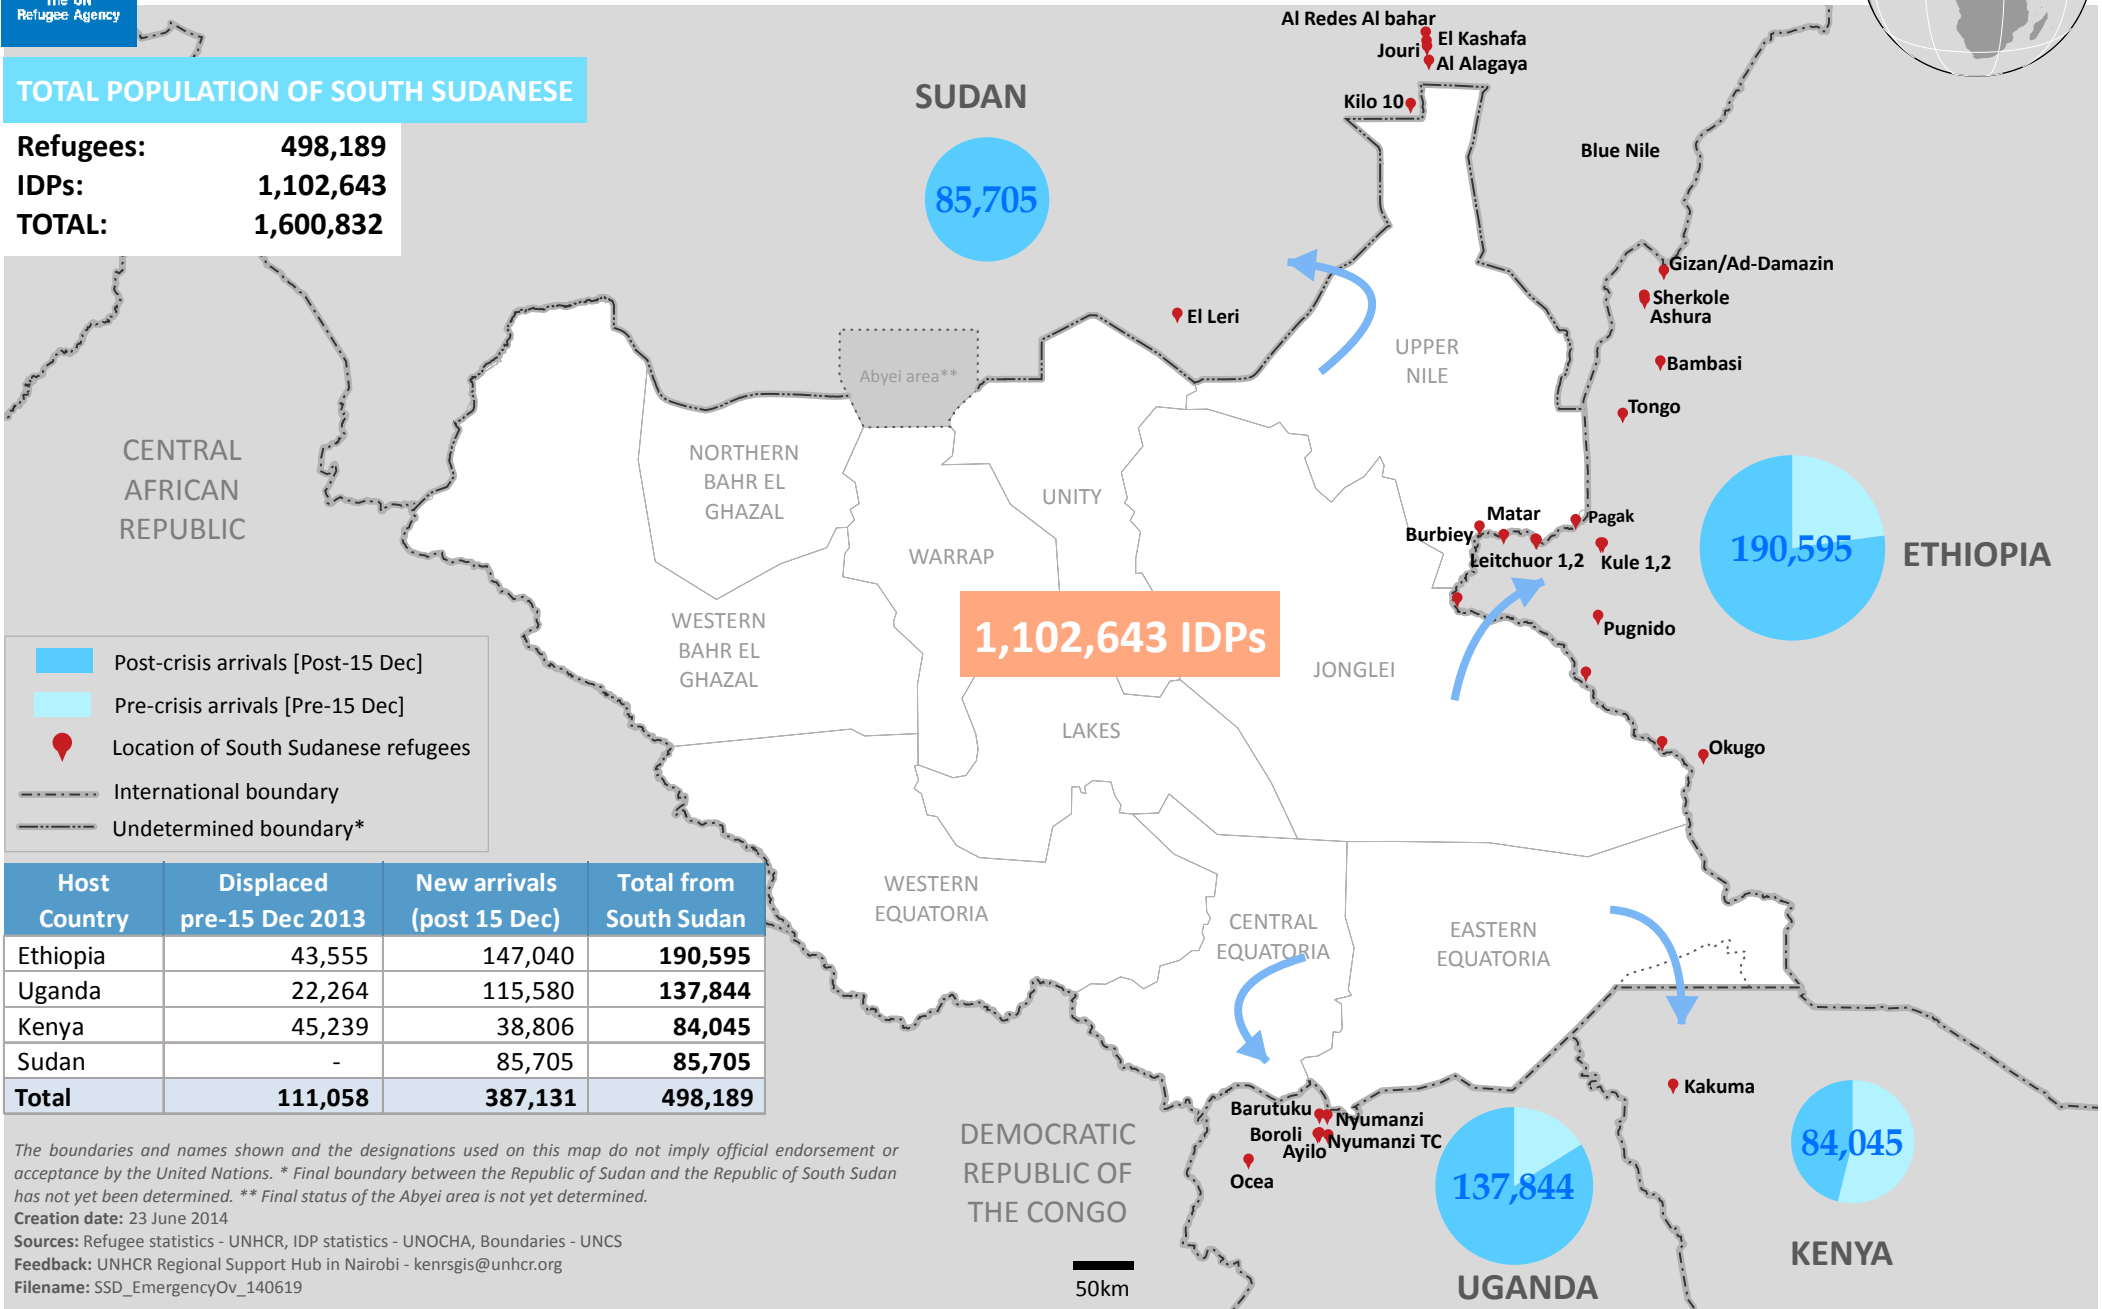

South Sudan Emergency: Regional overview of refugees from South Sudan

As of 19 June 2014

TOTAL POPULATION OF SOUTH SUDANESE

Refugees: **498,189**
 IDPs: **1,102,643**
 TOTAL: **1,600,832**

The boundaries and names shown and the designations used on this map do not imply official endorsement or acceptance by the United Nations. * Final boundary between the Republic of Sudan and the Republic of South Sudan has not yet been determined. ** Final status of the Abyei area is not yet determined.

Creation date: 23 June 2014

Sources: Refugee statistics - UNHCR, IDP statistics - UNOCHA, Boundaries - UNCS

Feedback: UNHCR Regional Support Hub in Nairobi - kenrgis@unhcr.org

Filename: SSD_EmergencyOv_140619