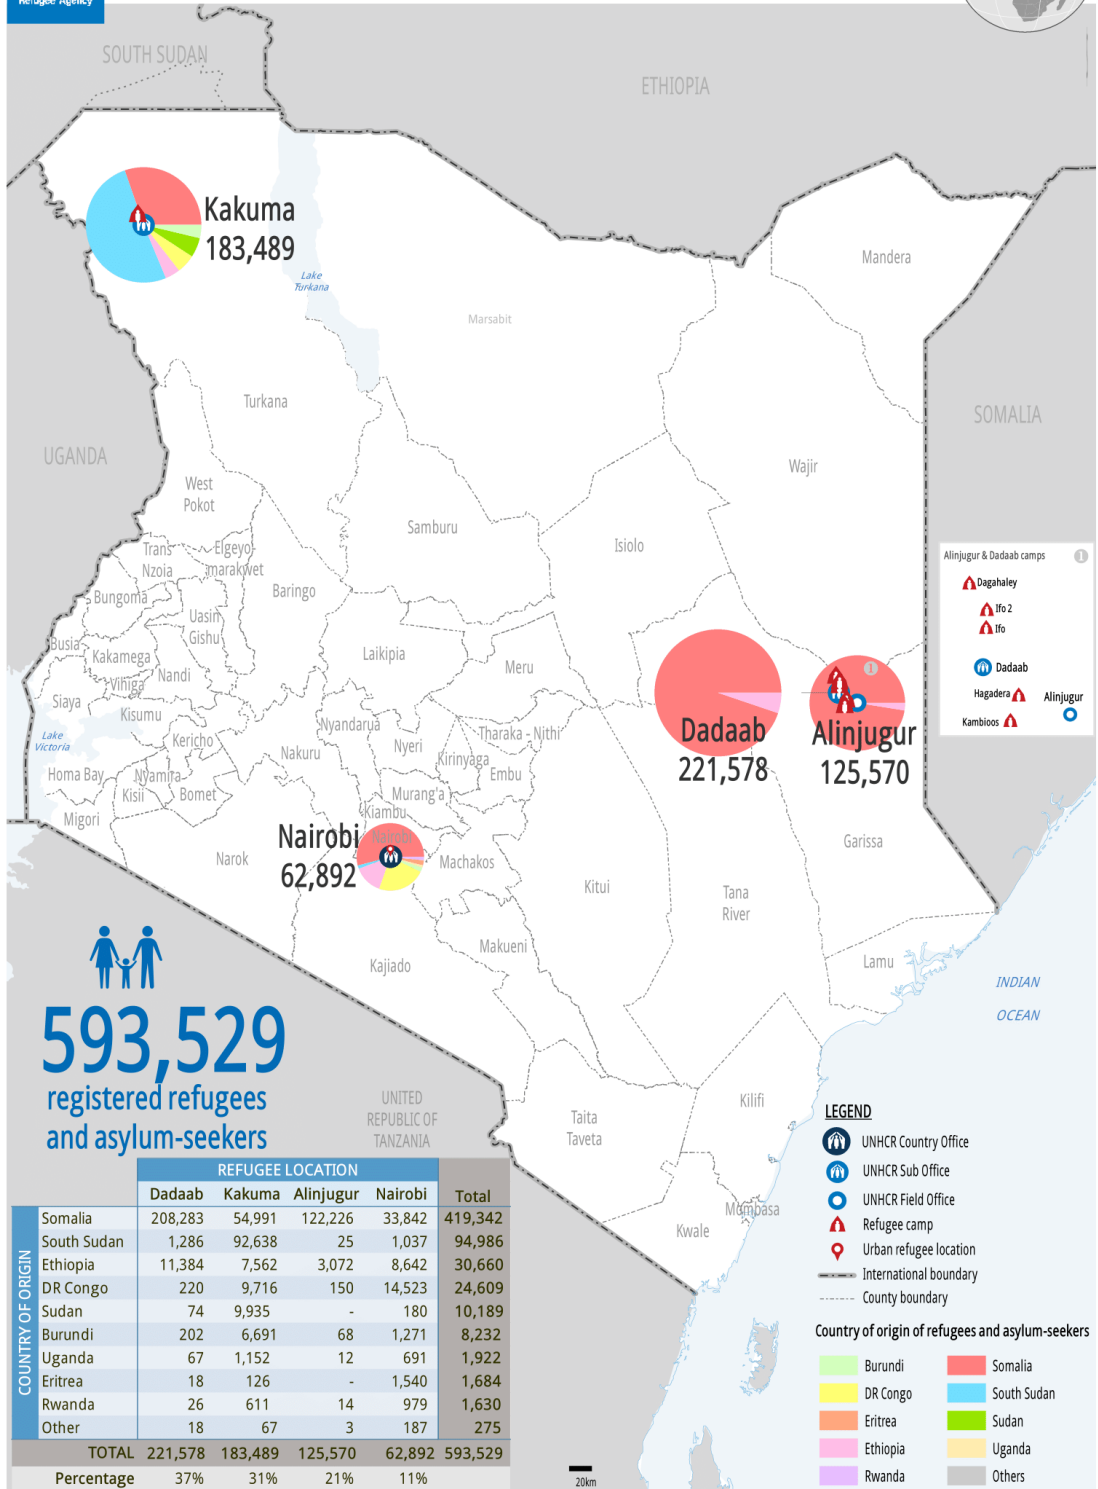

KENYA: Registered refugees and asylum-seekers

As of 01 December 2015