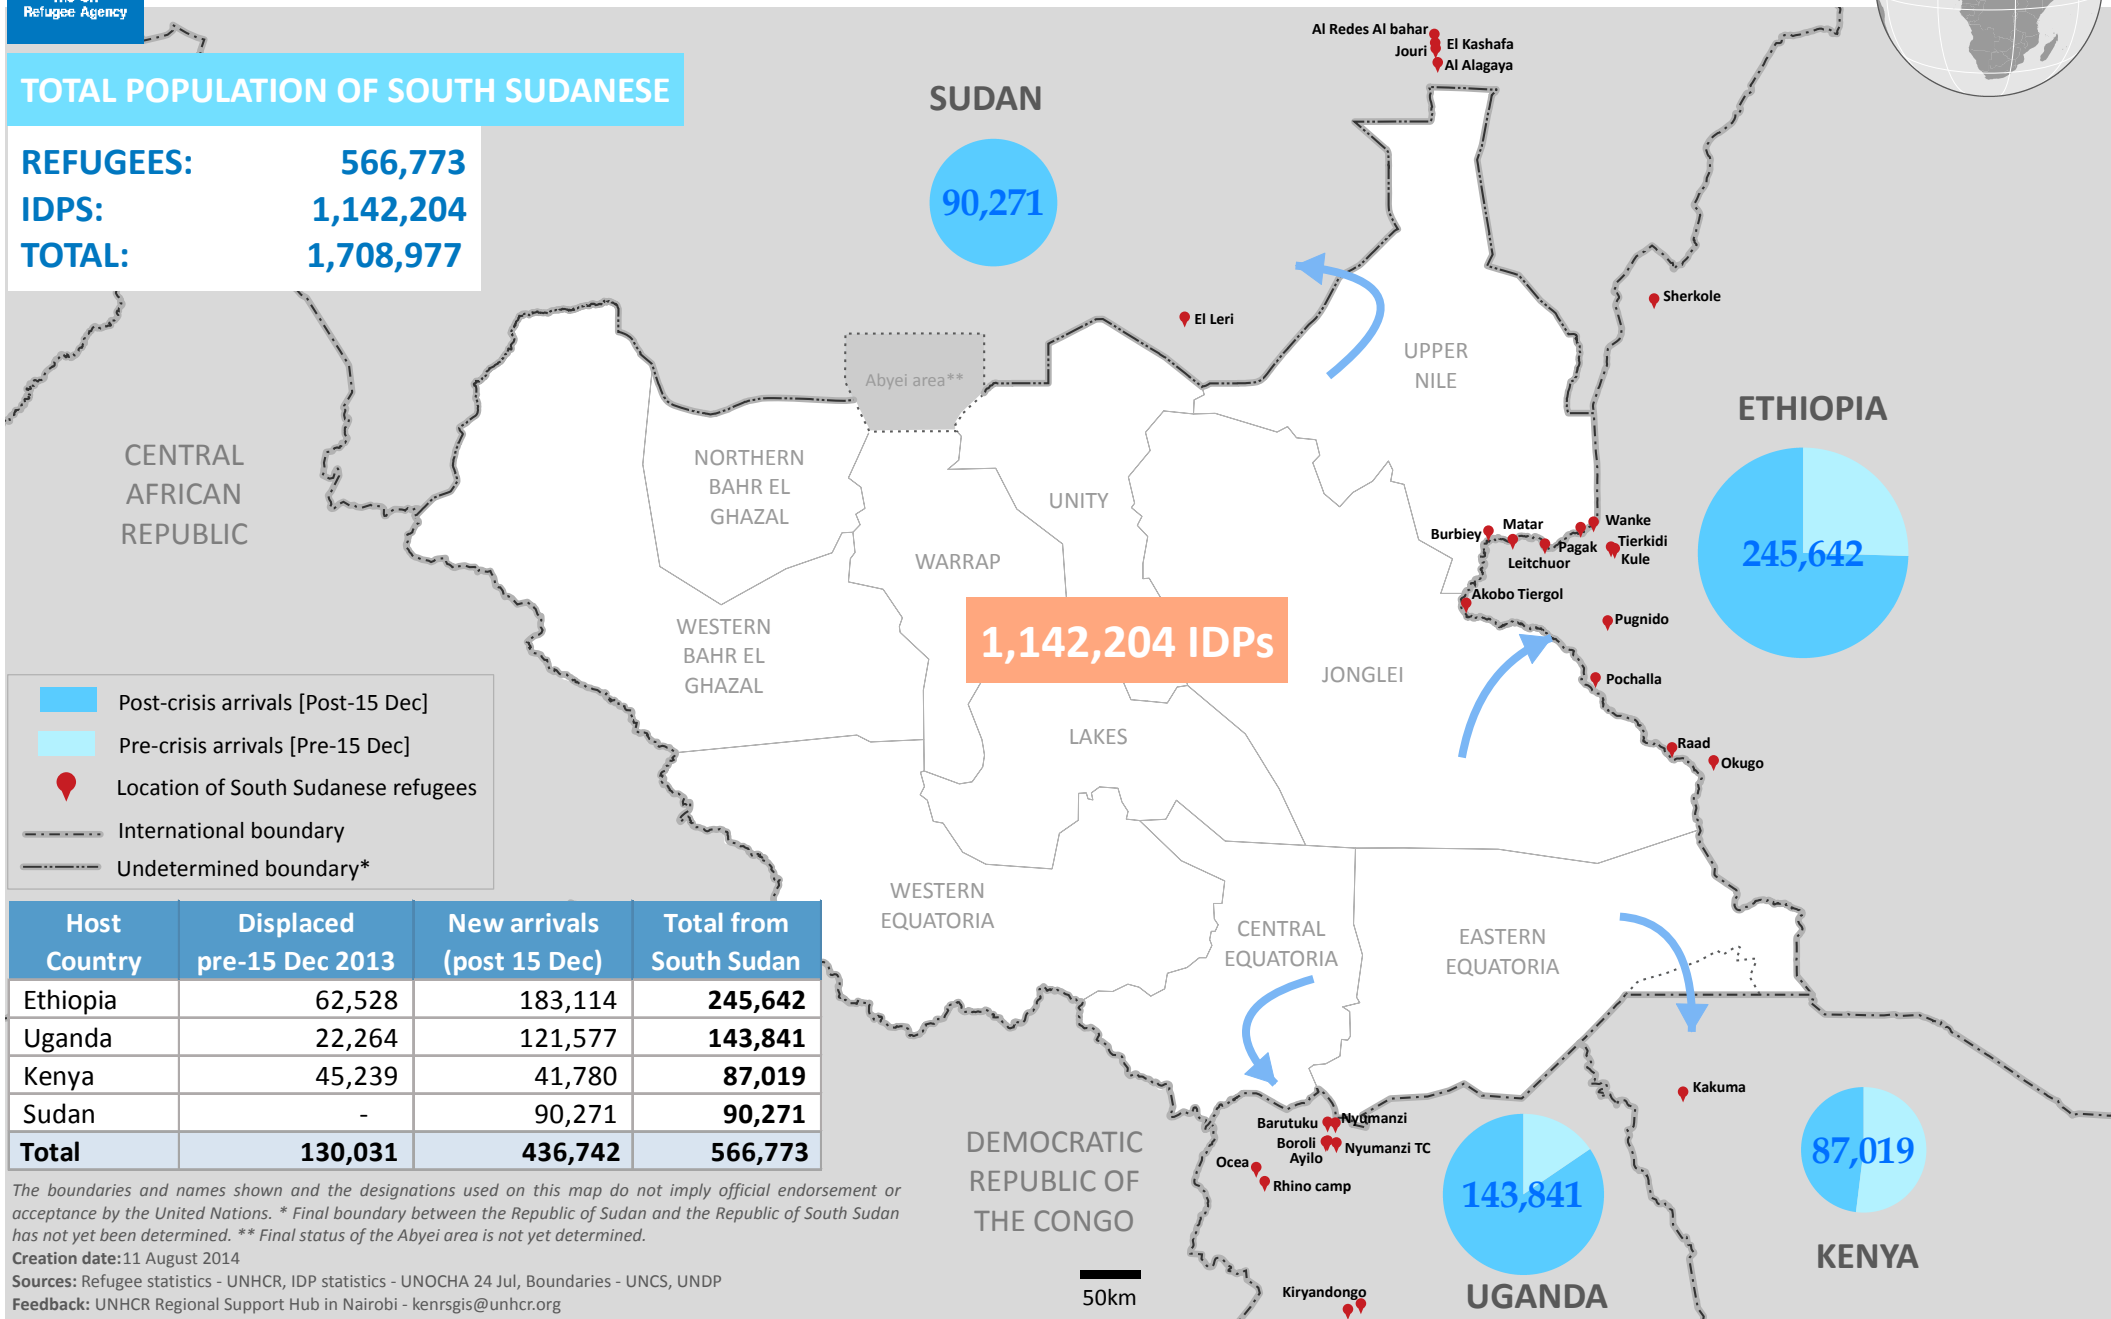

# South Sudan Emergency: Regional overview of refugees from South Sudan

As of 07 August 2014

## TOTAL POPULATION OF SOUTH SUDANESE

**REFUGEES:** 566,773  
**IDPS:** 1,142,204  
**TOTAL:** 1,708,977

- Post-crisis arrivals [Post-15 Dec]
- Pre-crisis arrivals [Pre-15 Dec]
- Location of South Sudanese refugees
- International boundary
- Undetermined boundary\*

Host Country	Displaced pre-15 Dec 2013	New arrivals (post 15 Dec)	Total from South Sudan
Ethiopia	62,528	183,114	<b>245,642</b>
Uganda	22,264	121,577	<b>143,841</b>
Kenya	45,239	41,780	<b>87,019</b>
Sudan	-	90,271	<b>90,271</b>
<b>Total</b>	<b>130,031</b>	<b>436,742</b>	<b>566,773</b>

The boundaries and names shown and the designations used on this map do not imply official endorsement or acceptance by the United Nations. \* Final boundary between the Republic of Sudan and the Republic of South Sudan has not yet been determined. \*\* Final status of the Abyei area is not yet determined.  
 Creation date: 11 August 2014