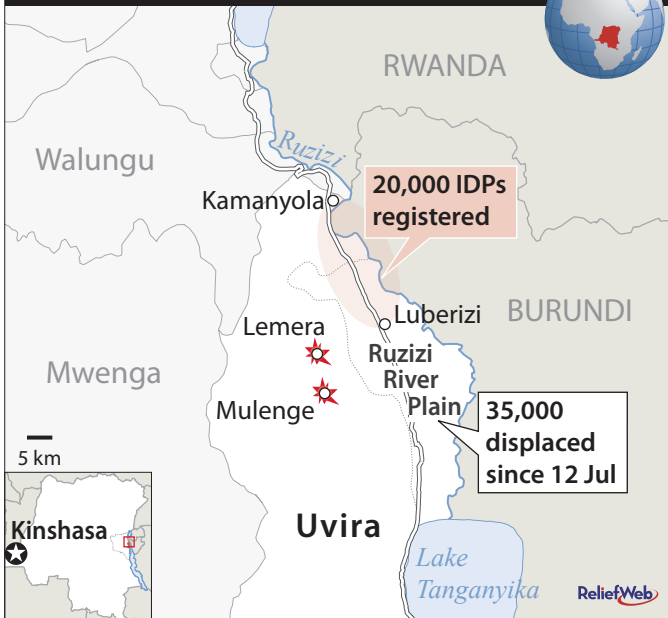

DR Congo: Displacement

24 Jul 2009 - The latest displacement in South Kivu brings the total of those who have fled clashes between government forces and Rwandan rebels since Jan 2009 to 536,000. Some 19,000 IDPs from Lemera and Mulenge remain in hiding in the forests and villages near Lemera.

Map Sources: Global Discovery, OCHA, RGC, UNCS.

Reference: UNHCR. *DRC: Thousands of Congolese flee the new fighting in South Kivu*. 24 Jul 2009.

The boundaries and names shown and the designations used on this map do not imply official endorsement or acceptance by the United Nations. Map created on 27 Jul 2009 - www.reliefweb.int