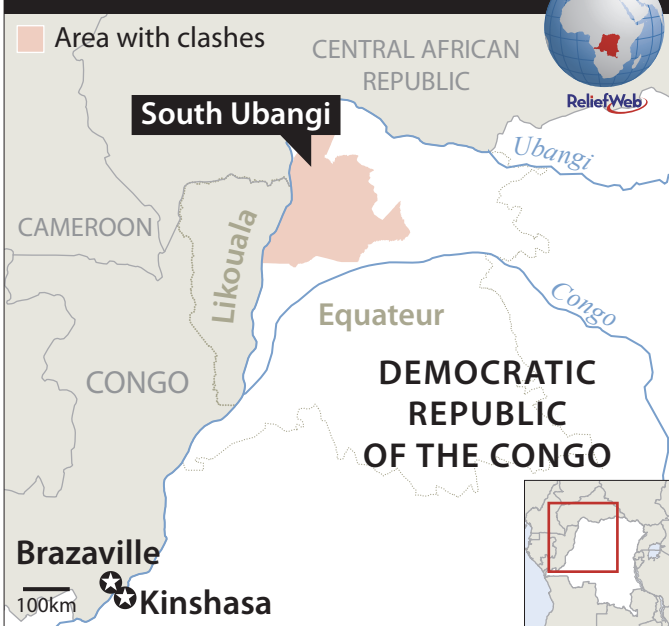

# DR CONGO: Clashes

**20 Nov 2009** - Renewed clashes in northwestern Democratic Republic of the Congo have led to a further wave of refugees, an estimated 100 people dead, and others believed to have drowned while crossing the Ubangi river. A reported 30,600 refugees in northern Likouala, in the Republic of Congo.

Map Sources: RGC, UNCS.

Reference: IRIN. *DRC-CONGO: New wave of refugees flees fresh fighting*. 20 Nov 2009.

The boundaries and names shown and the designations used on this map do not imply official endorsement or acceptance by the United Nations. Map created on 23 Nov 2009 - [www.reliefweb.int](http://www.reliefweb.int)