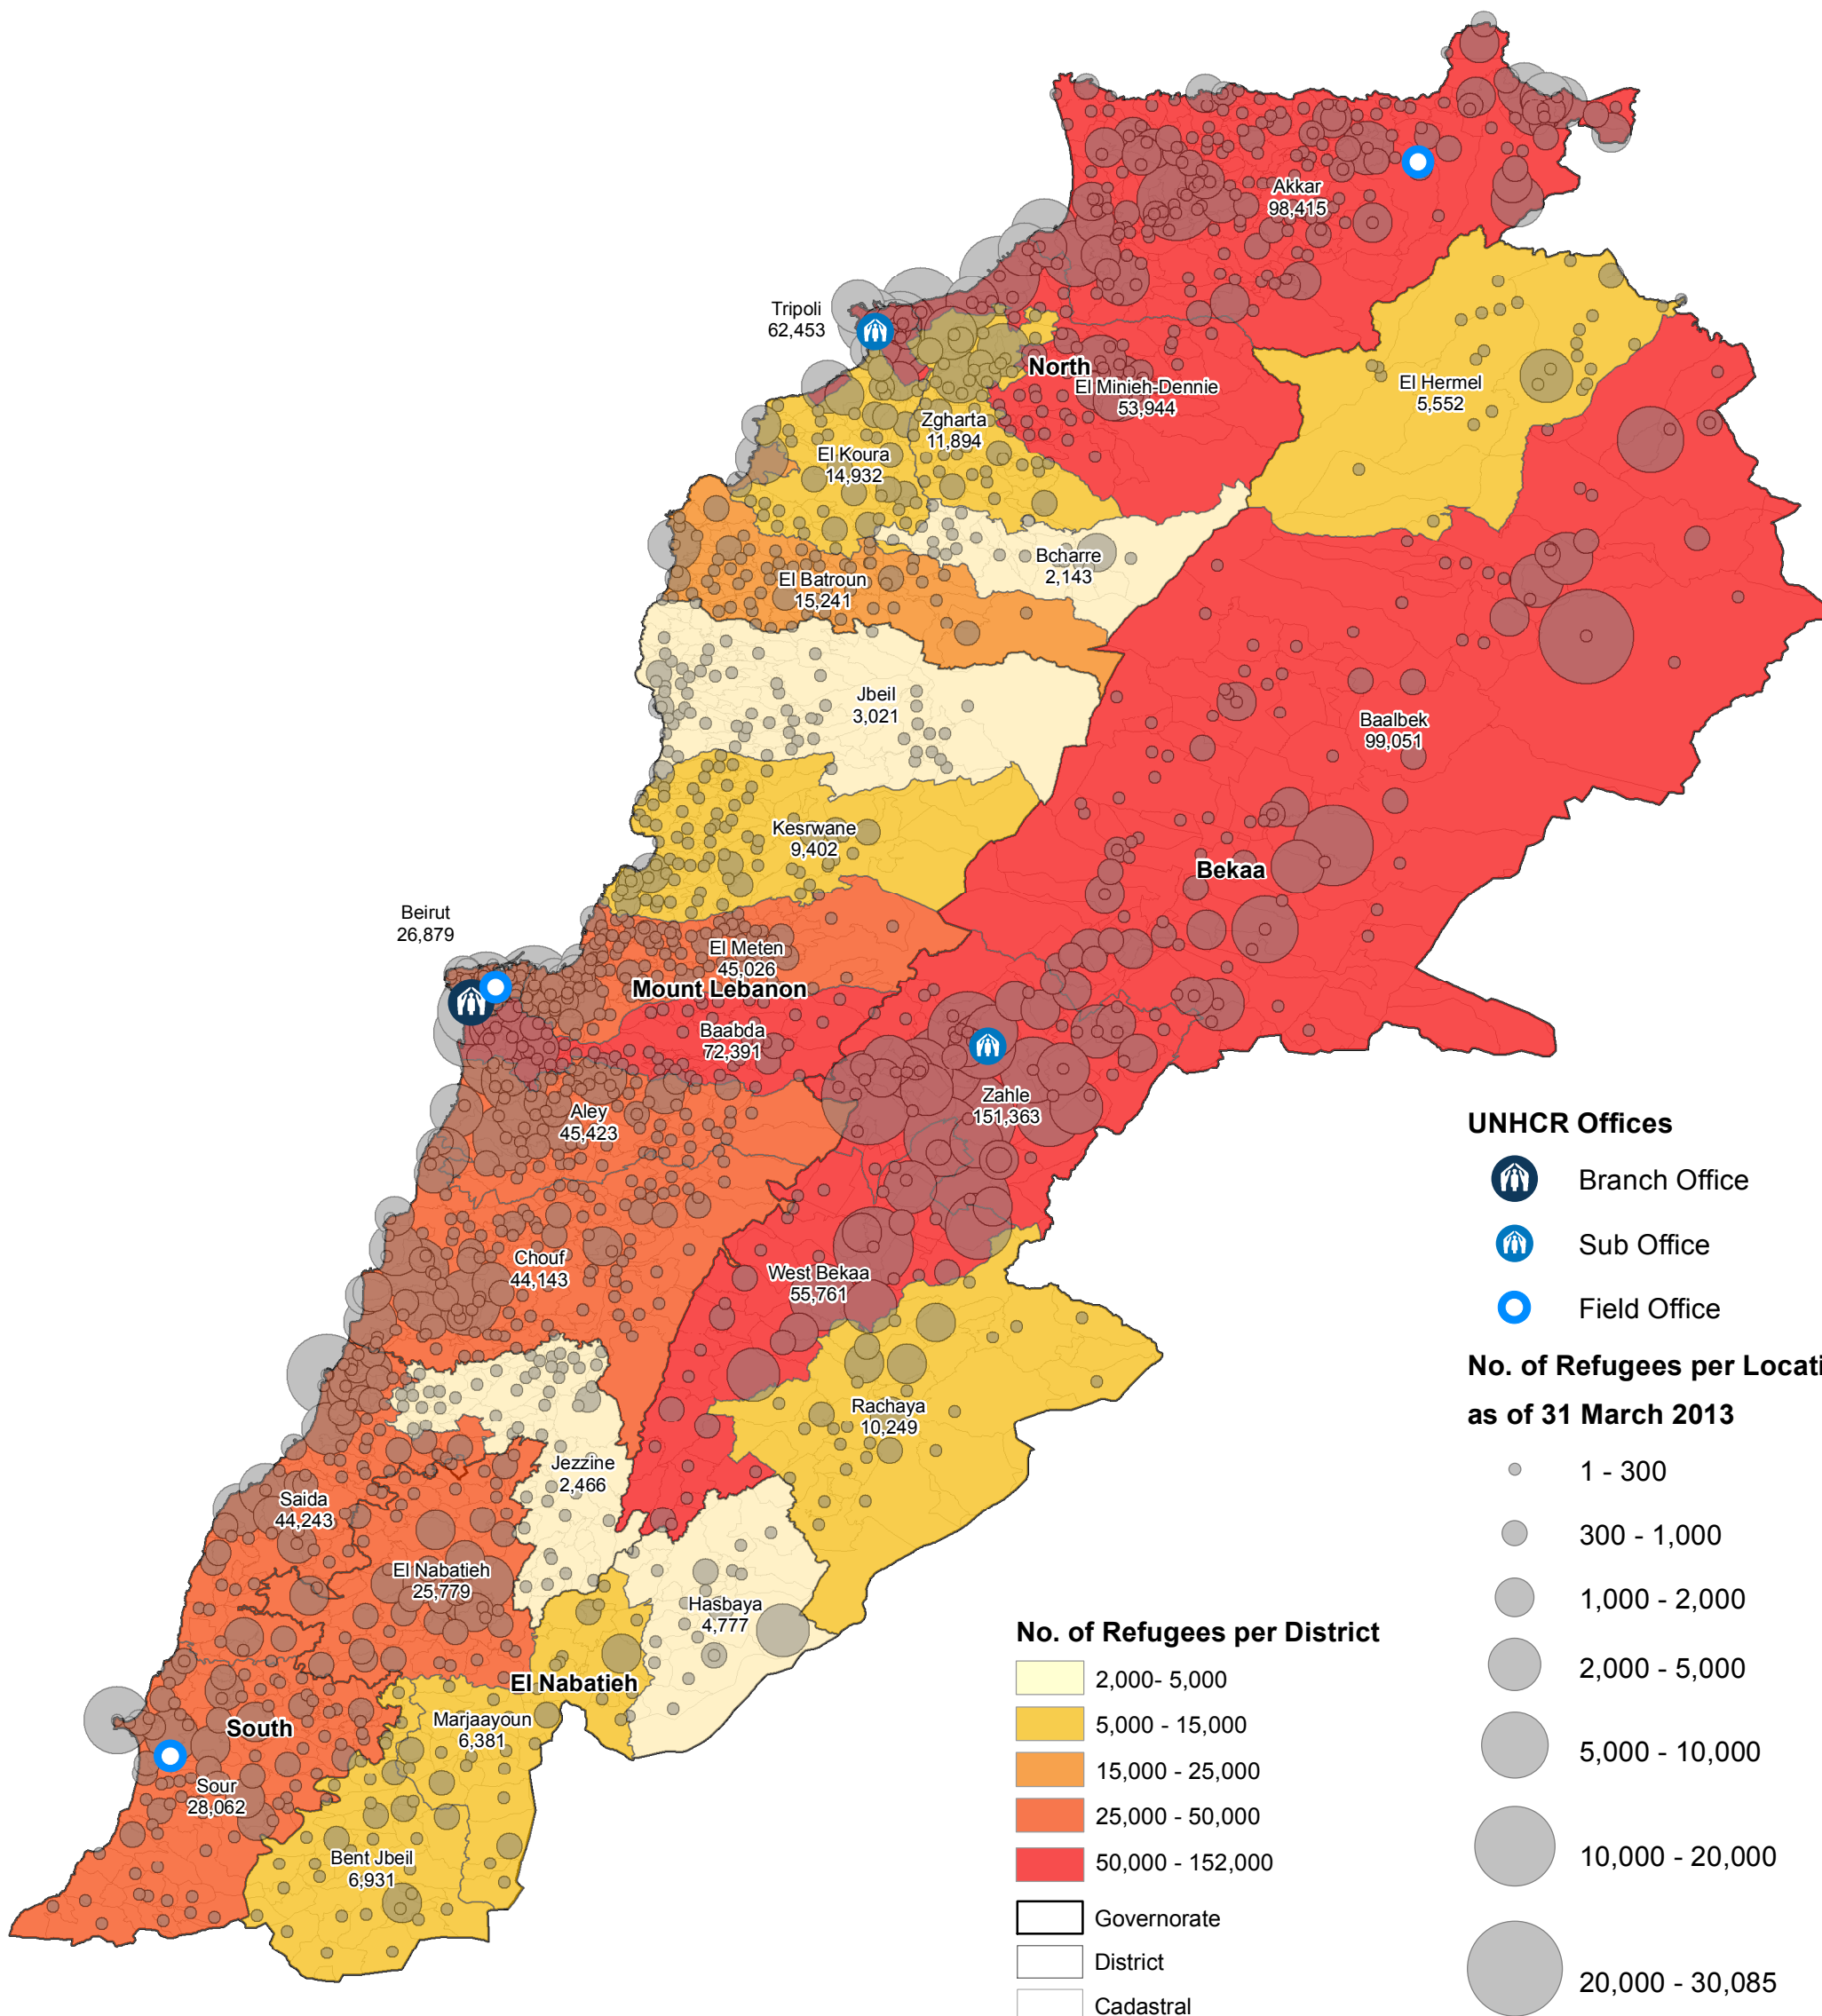

SYRIA REFUGEE RESPONSE

LEBANON Syrian Refugees Registered as of 31 March 2014

UNHCR Lebanon - Beirut
Country Office

Total No. of Refugees **993,689**
 Refugees Registered **945,922**
 Refugees Awaiting **47,767**

UNHCR Offices

- Branch Office
- Sub Office
- Field Office

No. of Refugees per Location as of 31 March 2013

- 1 - 300
- 300 - 1,000
- 1,000 - 2,000
- 2,000 - 5,000
- 5,000 - 10,000
- 10,000 - 20,000
- 20,000 - 30,085

No. of Refugees per District

- 2,000 - 5,000
- 5,000 - 15,000
- 15,000 - 25,000
- 25,000 - 50,000
- 50,000 - 152,000

Map Legend:

- Governorate
- District
- Cadastral

The boundaries, names, and designations used on this map do not imply official endorsement of the United Nations or UNHCR. All data used were the best available at the time of map production.

Data Sources:

- Refugee population and location data by UNHCR as of 31 March 2014. For more information on refugee data, contact Rana G. Ksaifi at ksaifi@unhcr.org

GIS and Mapping by UNHCR Lebanon. For further information on map, contact Jad Ghosn at ghosn@unhcr.org or Aung Thu WIN at wina@unhcr.org