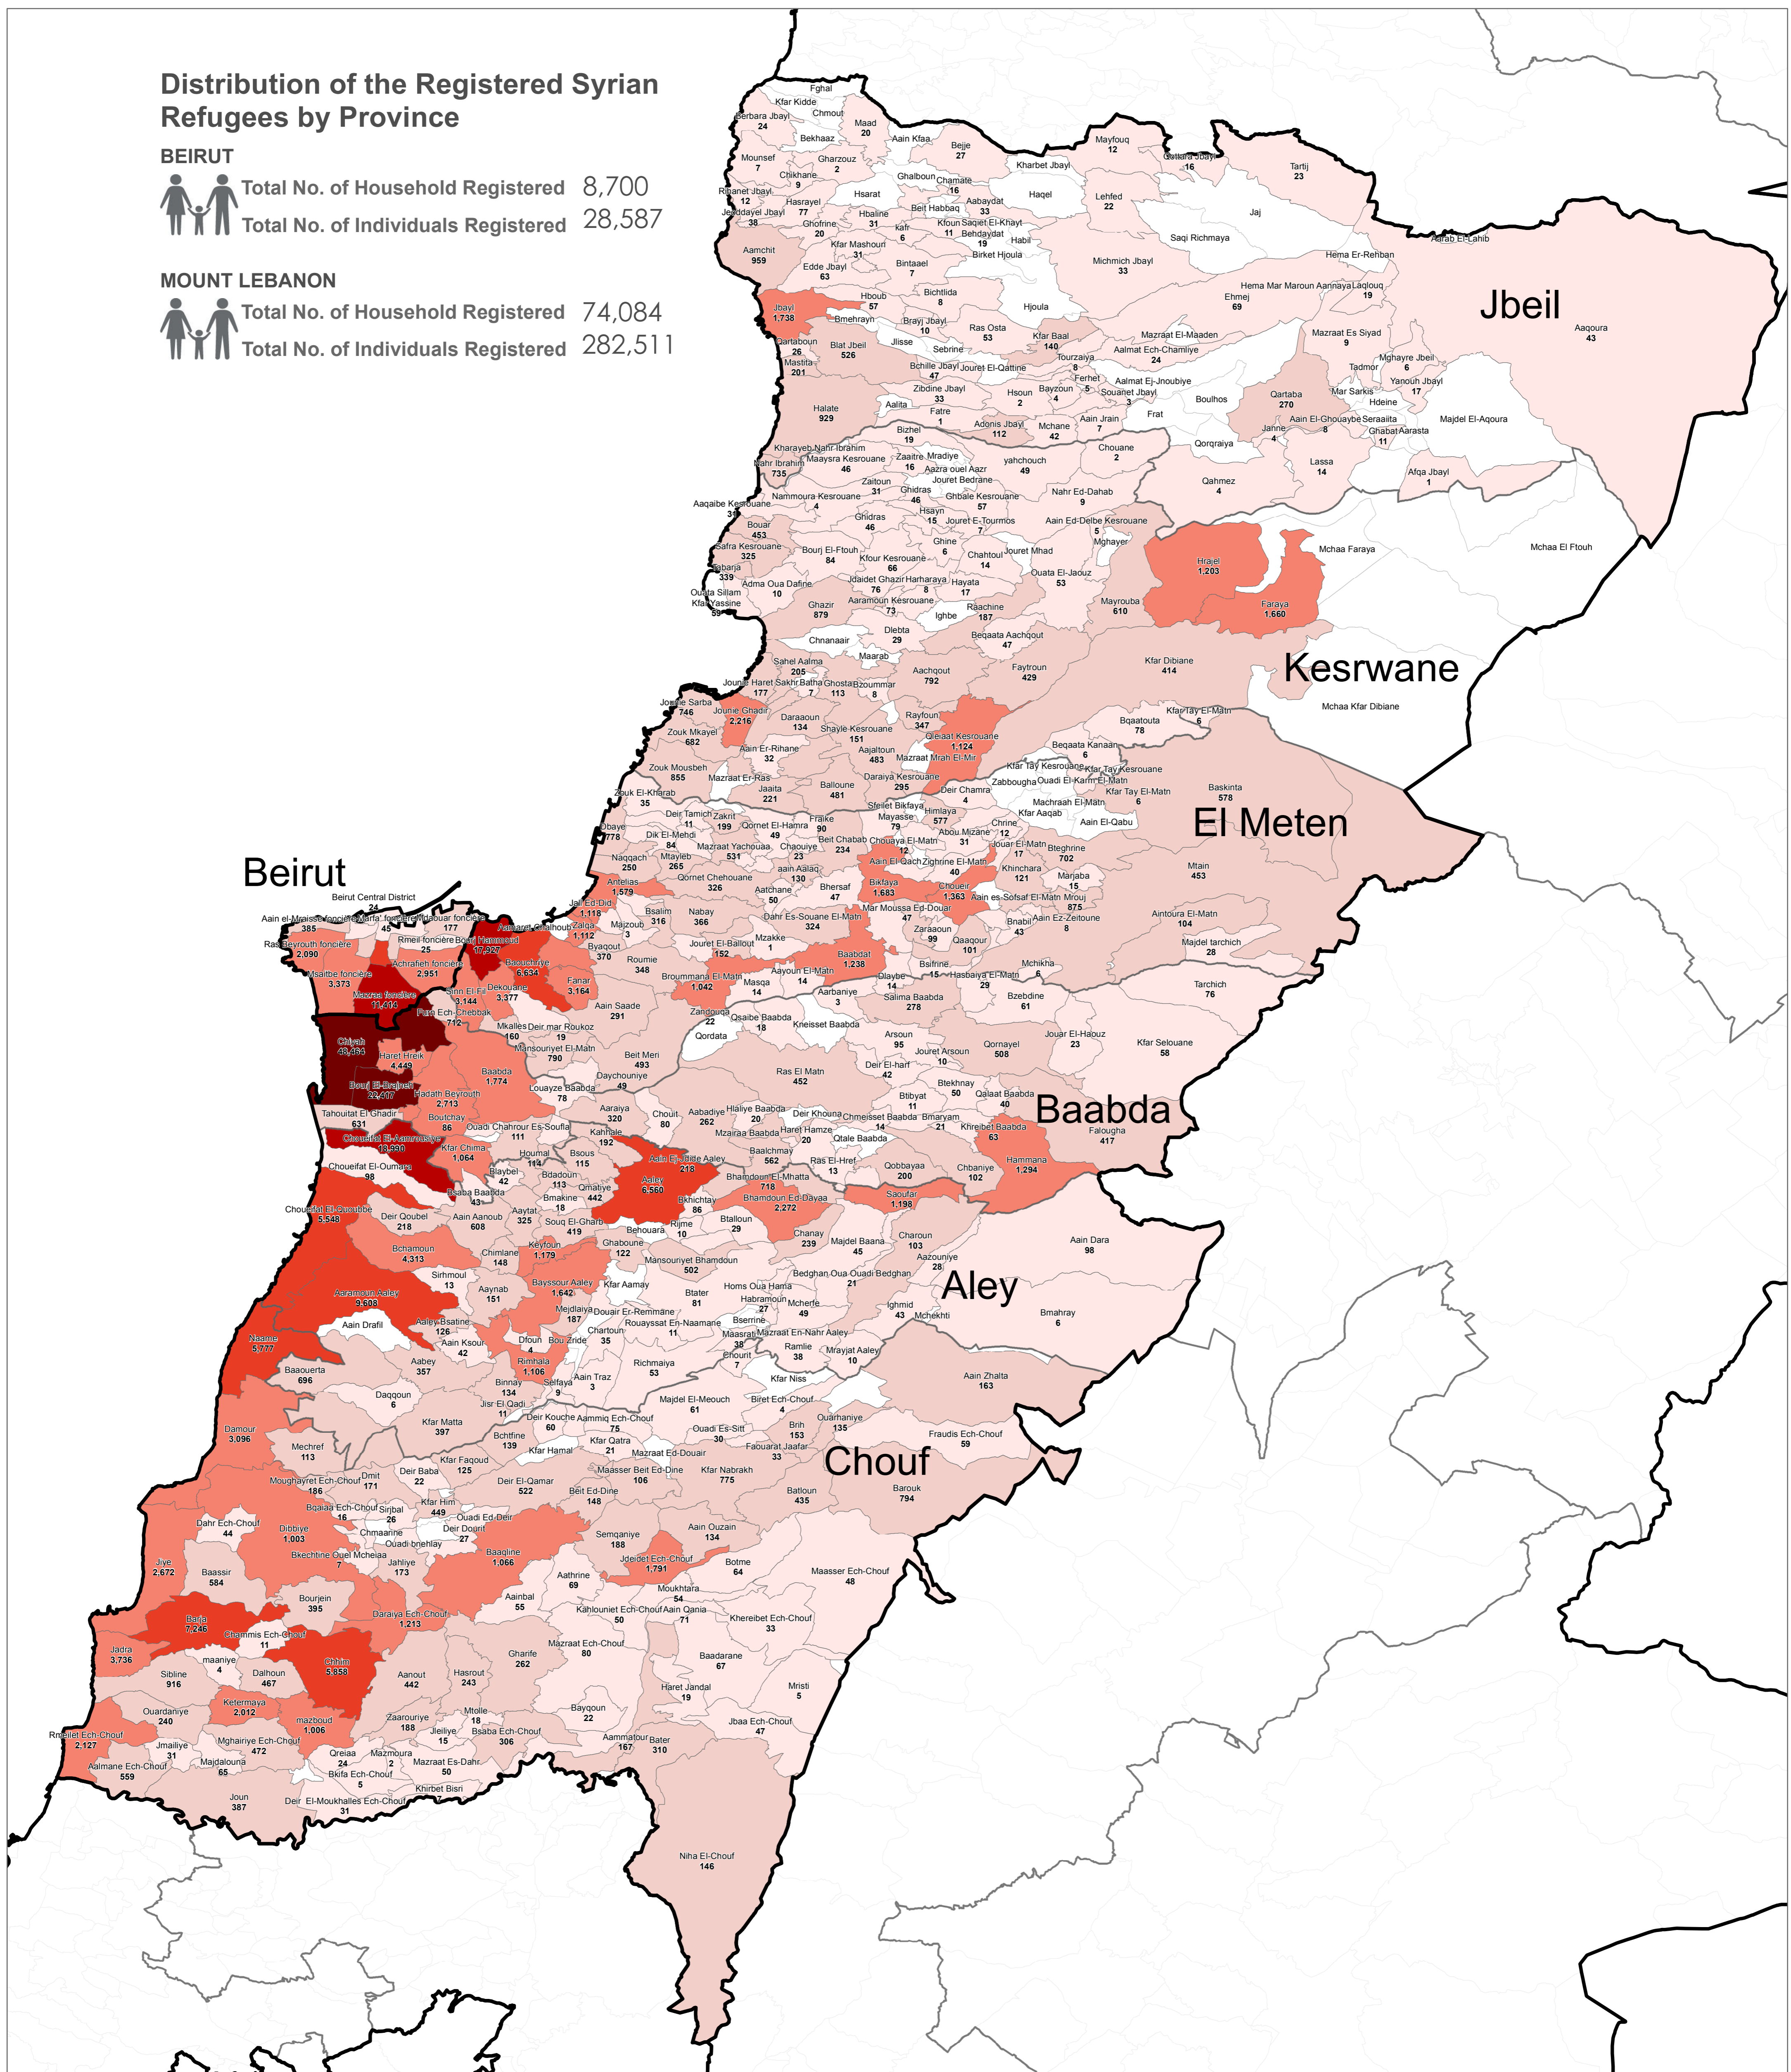

Distribution of the Registered Syrian Refugees by Province

BEIRUT

Total No. of Household Registered 8,700
 Total No. of Individuals Registered 28,587

MOUNT LEBANON

Total No. of Household Registered 74,084
 Total No. of Individuals Registered 282,511

Legend

No. of Refugees per Cadastral

Notes

This map has been produced by UNHCR based on maps and material provided by the Government of Lebanon for UNHCR operational purposes. It does not constitute an official United Nations map. The designations employed and the presentation of material on this map do not imply the expression of any opinion whatsoever on the part of the Secretariat of the United Nations concerning the legal status of any country, territory, city or area or of its authorities, or concerning the delimitation of its frontiers or boundaries.

Data Sources:
 - Lebanese Border, Caza and Cadastral Boundaries: NPMP/PT 2005.
 - Geographic Projection WGS 1984

Registered Refugees Figures by UNHCR as of 31 December 2015.
 For more information contact Rana G. Ksaifi at kksaifi@unhcr.org

GIS and Mapping by UNHCR. For Information and updates contact Jad Ghosn: ghosn@unhcr.org
 Maroun Sader: sader@unhcr.org

NPMP/PT: National Physical Master Plan for the Lebanese Territory

LOCATION DIAGRAM