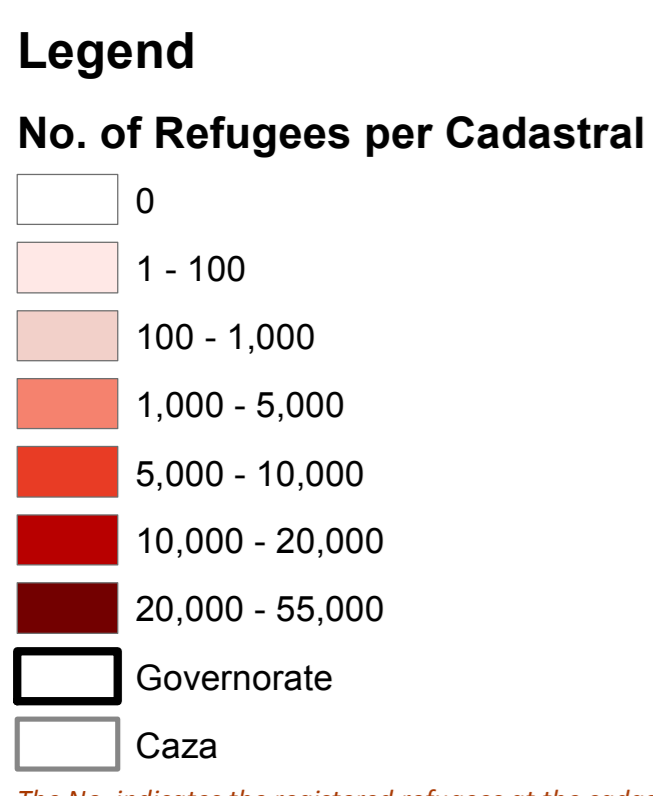

#### Distribution of the Registered Syrian Refugees by Province

##### BEIRUT

Total No. of Household Registered 8,124  
 Total No. of Individuals Registered 27,302

##### MOUNT LEBANON

Total No. of Household Registered 71,971  
 Total No. of Individuals Registered 278,385

**Notes**  
 This map has been produced by UNHCR based on maps and material provided by the Government of Lebanon for UNHCR operational purposes. It does not constitute an official United Nations map. The designations employed and the presentation of material on this map do not imply the expression of any opinion whatsoever on the part of the Secretariat of the United Nations concerning the legal status of any country, territory, city or area or of its authorities, or concerning the delimitation of its frontiers or boundaries.