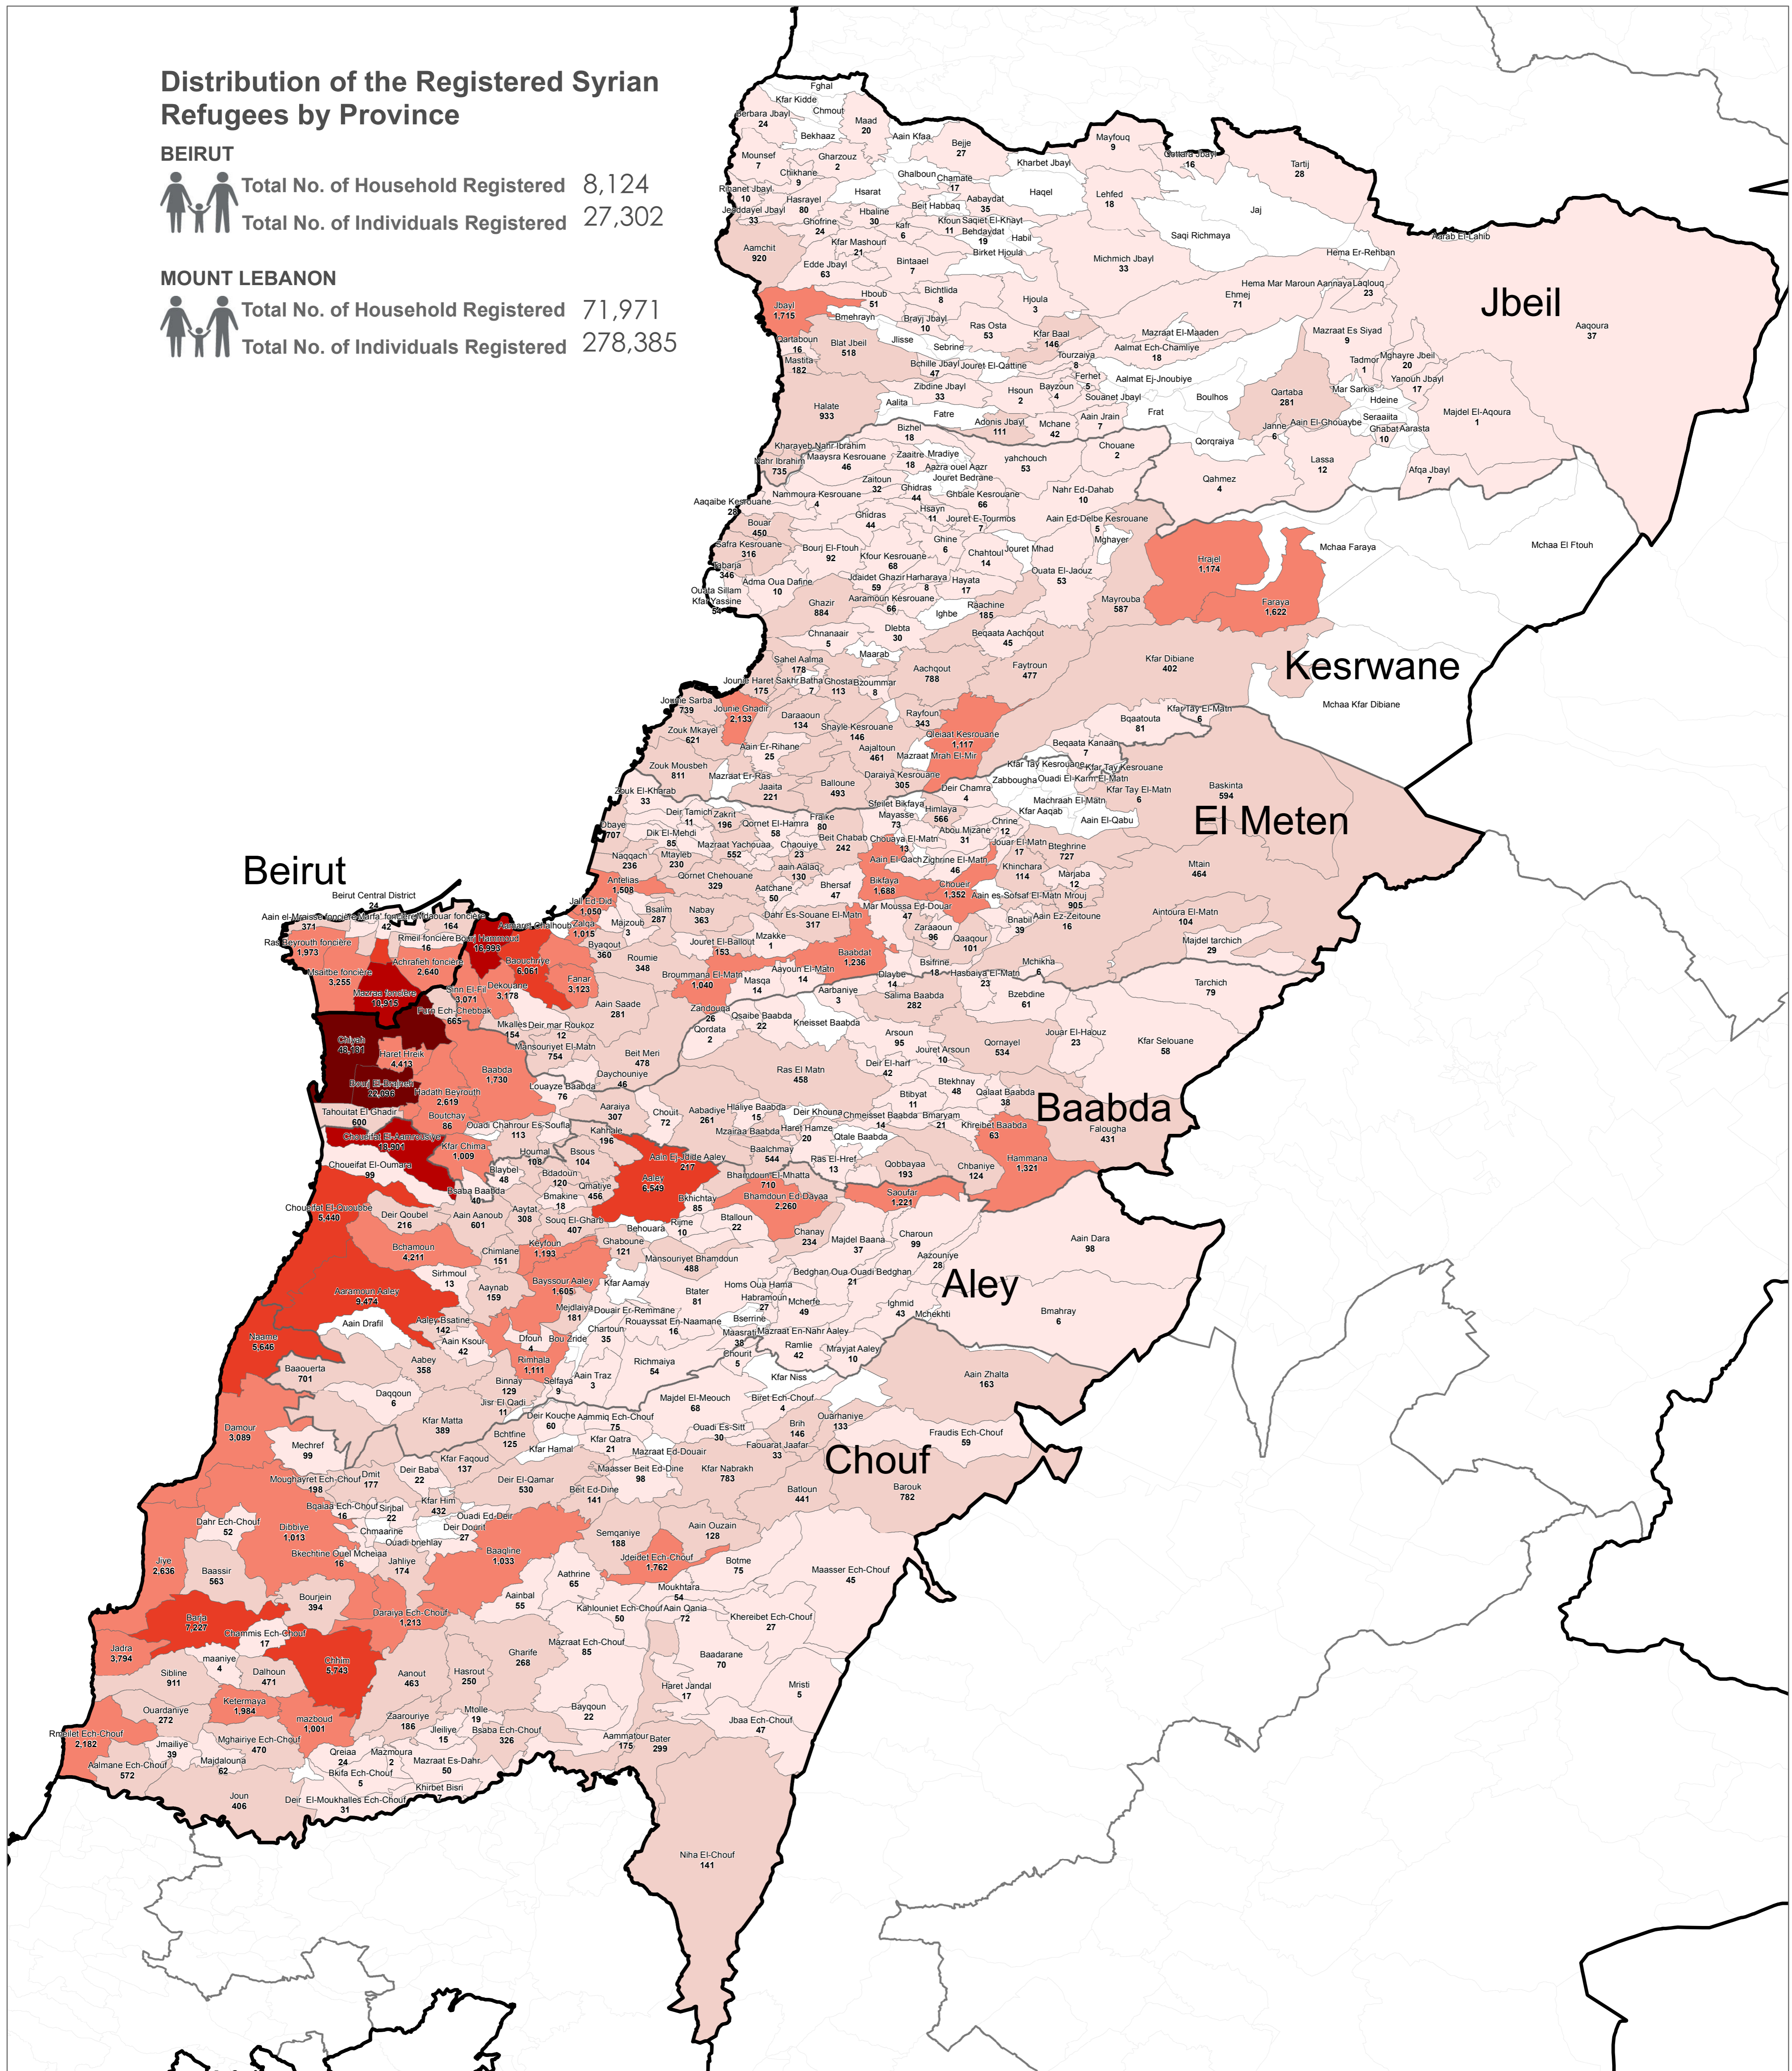

#### Distribution of the Registered Syrian Refugees by Province

##### BEIRUT

Total No. of Household Registered 8,124  
 Total No. of Individuals Registered 27,302

##### MOUNT LEBANON

Total No. of Household Registered 71,971  
 Total No. of Individuals Registered 278,385

**Notes**  
 This map has been produced by UNHCR based on maps and material provided by the Government of Lebanon for UNHCR operational purposes. It does not constitute an official United Nations map. The designations employed and the presentation of material on this map do not imply the expression of any opinion whatsoever on the part of the Secretariat of the United Nations concerning the legal status of any country, territory, city or area or of its authorities, or concerning the delimitation of its frontiers or boundaries.

**Data Sources:**  
 - Lebanese Border, Caza and Cadastral Boundaries: NPMP/LT 2005.  
 - Geographic Projection WGS 1984

Registered Refugees Figures by UNHCR as of 31 March 2016.  
 For more information contact Diana El Habr at elhabr@unhcr.org