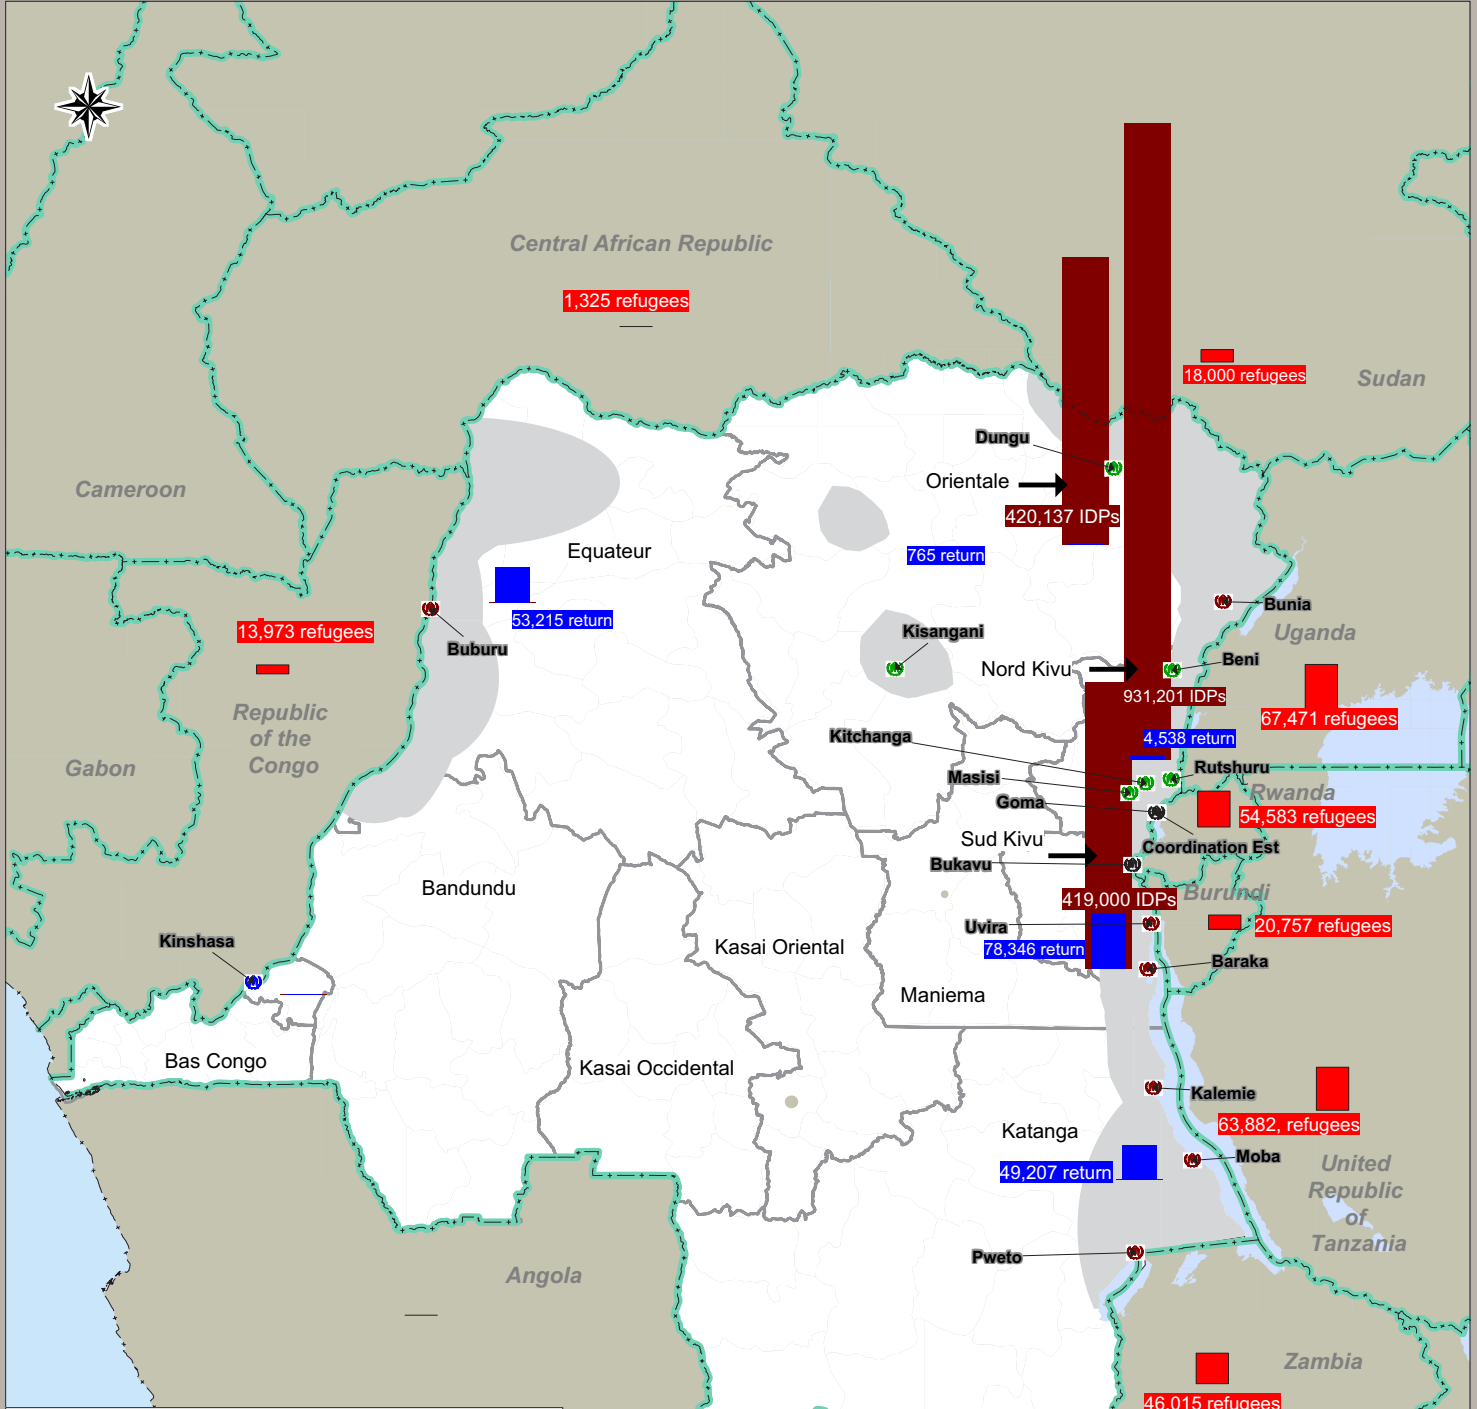

DRC RETURN (total 2004-2008) REFUGEES AND IDP

8/05/2009

GIS and mapping unit
Kinshasa (RDC)
Email: ortega@unhcr.org

Sources:
UNHCR, Global Insight digital mapping
© 1998 Europa Technologies Ltd.

Congolese refugees in other african countries 50,164

Return urban: 1,674

LEGEND

1. UNHCR representation
   - UNHCR sub office
   - UNHCR field office
   - UNHCR presence
   - International boundary
   - Province boundary
2. Information: Fact Sheet RDC Avril 2009

Total refugees 8/5/2009: 336,170

Total return 8/5/2009: 187,745

Total IDP 8/5/2009: 1,770,338

Congolese refugees in other countries

Return congolase (2004-2008) to RDC

IDP in DRC

100,000

100,000

100,000

Refugees country

Retour province

IDP province