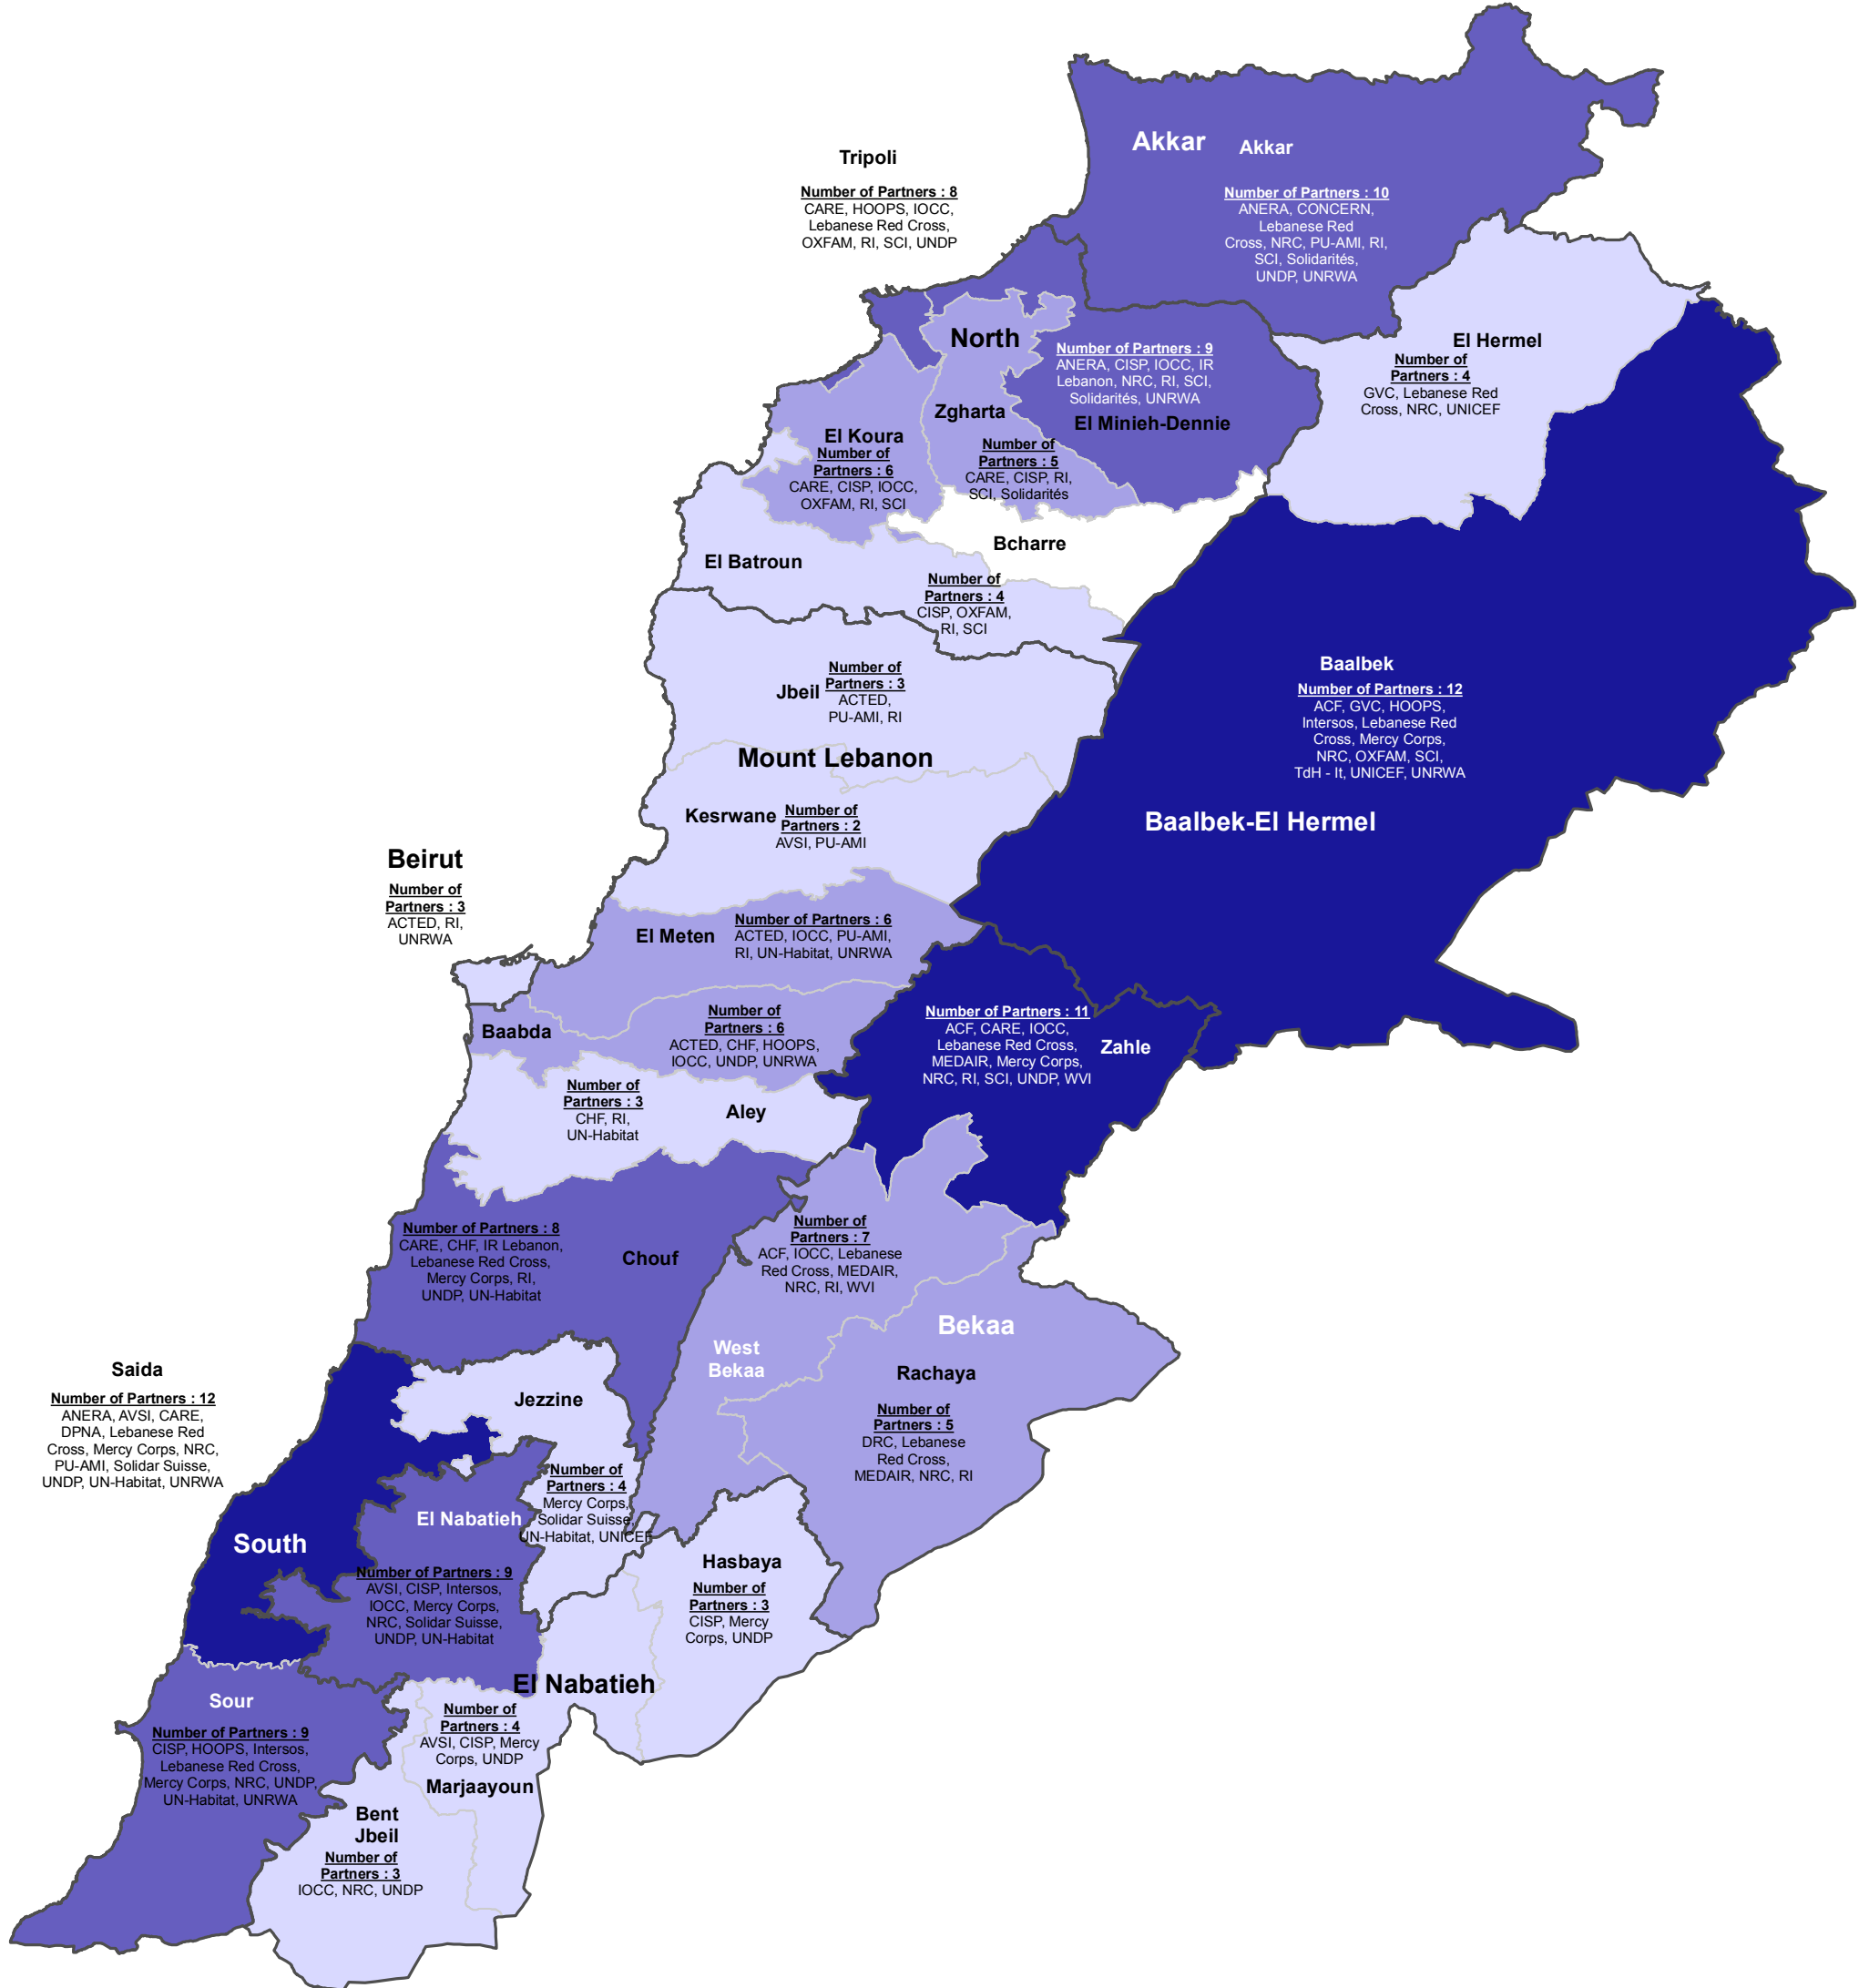

A Total Number of 31 Organizations Currently Report Their Activities

Contact Information:

For information about WASH Sector, please contact:
David Adams at dadams@unicef.org or Renata Raad at raad@unhcr.org
or if you have any inquiry about the map, please contact:
Maroun Sader at sader@unhcr.org

Disclaimer:

The boundaries and names shown on this map do not imply official endorsement or acceptance by the United Nations. It does not constitute an official United Nations map. The designations employed and the presentation of material on this map do not imply the expression of any opinion whatsoever on the part of the Secretariat of the United Nations concerning the legal status of any country, territory, city or area or of its authorities, or concerning the delimitation of its frontiers or boundaries.

Legend

- Governorate
- District

Number of partner per district

- 2 - 4
- 5 - 7
- 8 - 10
- 11 - 12

Reporting Partners:

ACTED, ACF, ANERA, AVSI, CARE, CHF, CISP, CONCERN DPNA, DRC, GVC, HOOPS, Intersos, IOCC, IR Lebanon, Lebanese Red Cross, MEDAIR, Mercy Corps, NRC, OXFAM, PU-AMI, RI, SCI, Solidar Suisse, Solidarités, TdH - It, UNDP, UN-Habitat, UNICEF, UNRWA, WVI