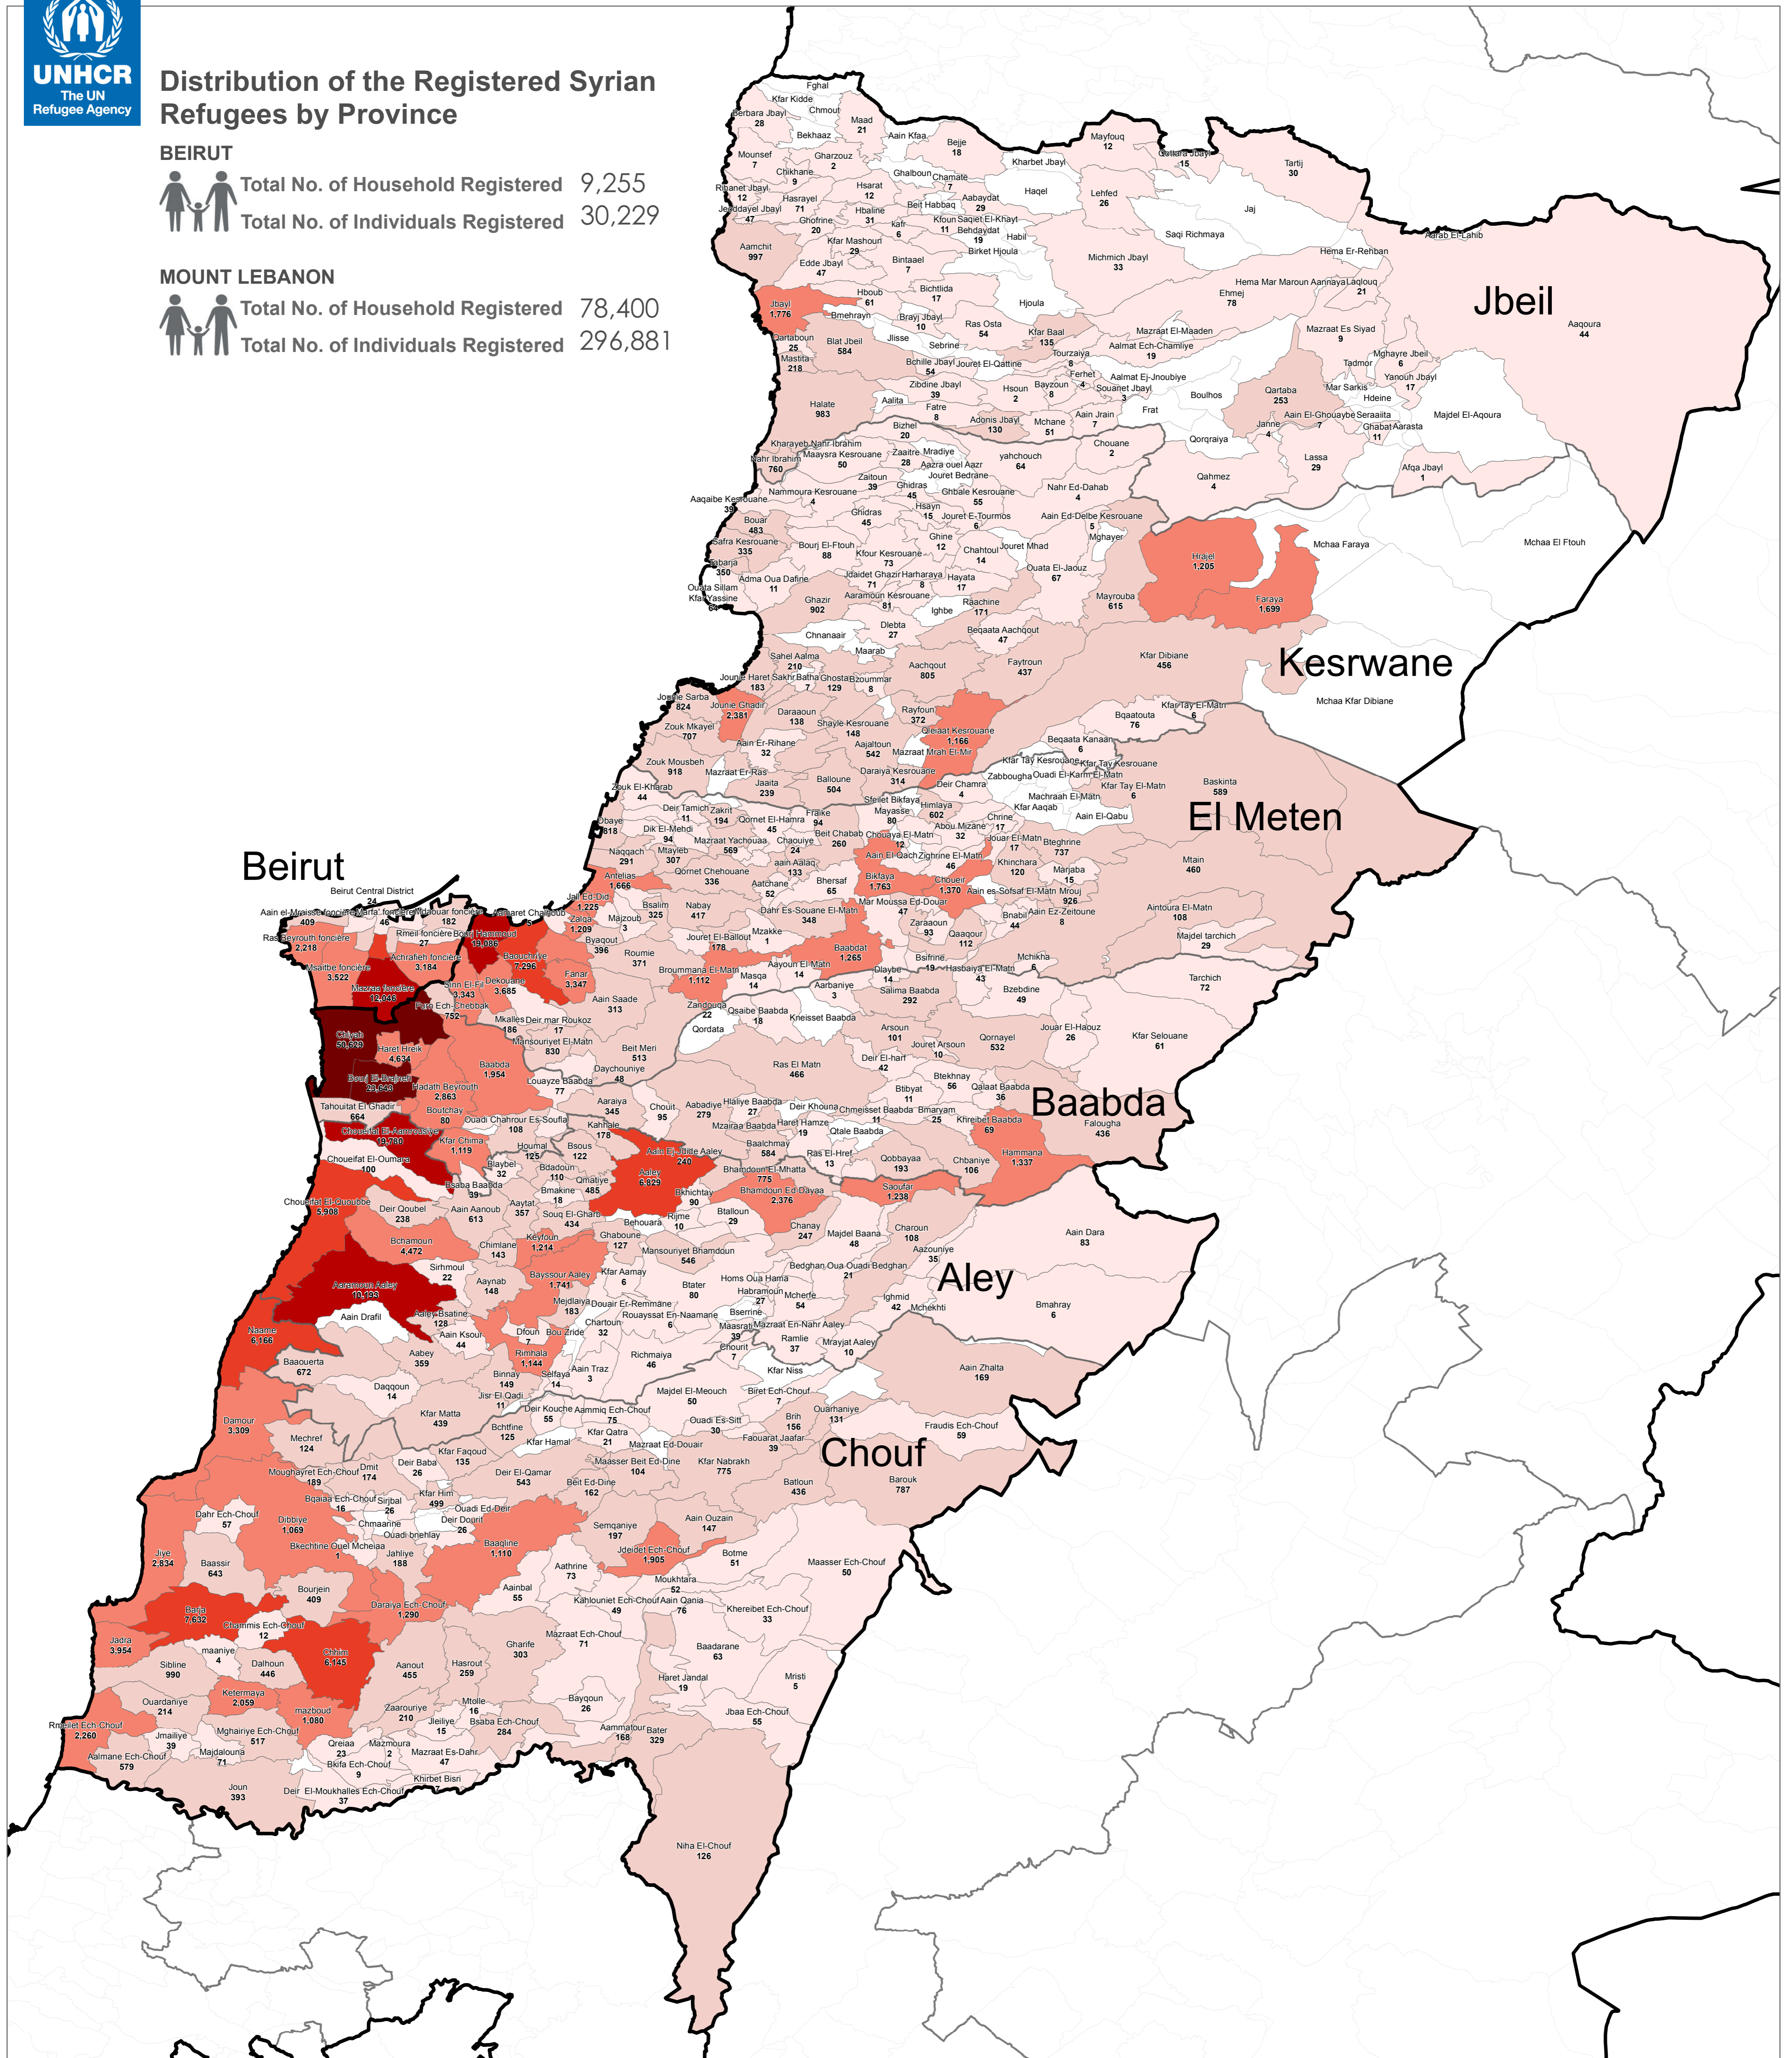

SYRIA REFUGEE RESPONSE

LEBANON Beirut and Mount Lebanon Governorates

Distribution of the Registered Syrian Refugees at the Cadastral Level

As of 31 August 2015

Distribution of the Registered Syrian Refugees by Province

BEIRUT

Total No. of Household Registered 9,255
 Total No. of Individuals Registered 30,229

MOUNT LEBANON

Total No. of Household Registered 78,400
 Total No. of Individuals Registered 296,881

Notes

This map has been produced by UNHCR based on maps and material provided by the Government of Lebanon for UNHCR operational purposes. It does not constitute an official United Nations map. The designations employed and the presentation of material on this map do not imply the expression of any opinion whatsoever on the part of the Secretariat of the United Nations concerning the legal status of any country, territory, city or area or of its authorities, or concerning the delimitation of its frontiers or boundaries.

Data Sources:

- Lebanese Border, Caza and Cadastral Boundaries: NPMP/PT 2005.
- Geographic Projection WGS 1984

Registered Refugees Figures by UNHCR as of 31 August 2015.
 For more information contact Rana G. Ksaifi at kksaifi@unhcr.org

GIS and Mapping by UNHCR. For information and updates contact Jad Ghosn: ghosn@unhcr.org
 Maroun Sader: sader@unhcr.org

NPMP/PT: National Physical Master Plan for the Lebanese Territory