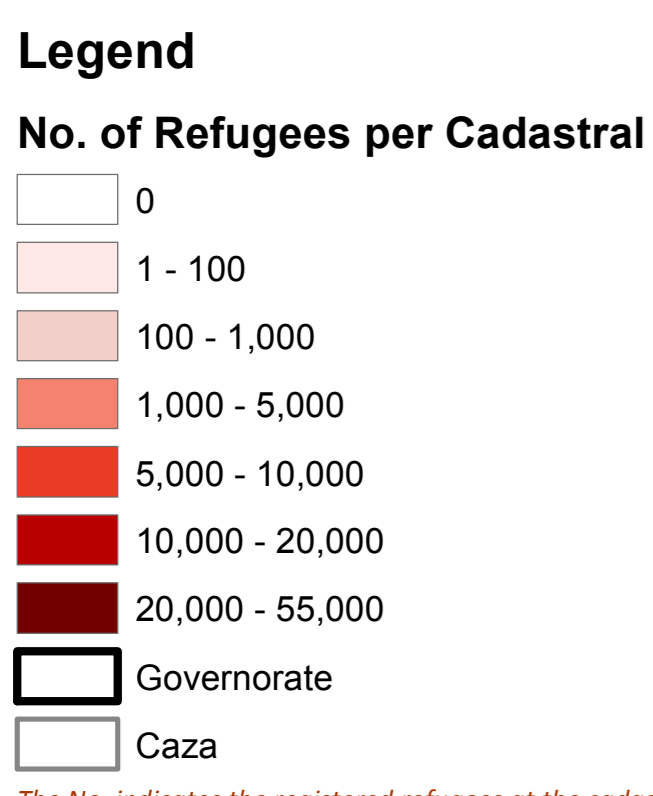

SYRIA REFUGEE RESPONSE

LEBANON Beirut and Mount Lebanon Governorates

Distribution of the Registered Syrian Refugees at the Cadastral Level

As of 31 August 2015

Distribution of the Registered Syrian Refugees by Province

BEIRUT

Total No. of Household Registered 9,255
 Total No. of Individuals Registered 30,229

MOUNT LEBANON

Total No. of Household Registered 78,400
 Total No. of Individuals Registered 296,881

Notes

This map has been produced by UNHCR based on maps and material provided by the Government of Lebanon for UNHCR operational purposes. It does not constitute an official United Nations map. The designations employed and the presentation of material on this map do not imply the expression of any opinion whatsoever on the part of the Secretariat of the United Nations concerning the legal status of any country, territory, city or area or of its authorities, or concerning the delimitation of its frontiers or boundaries.