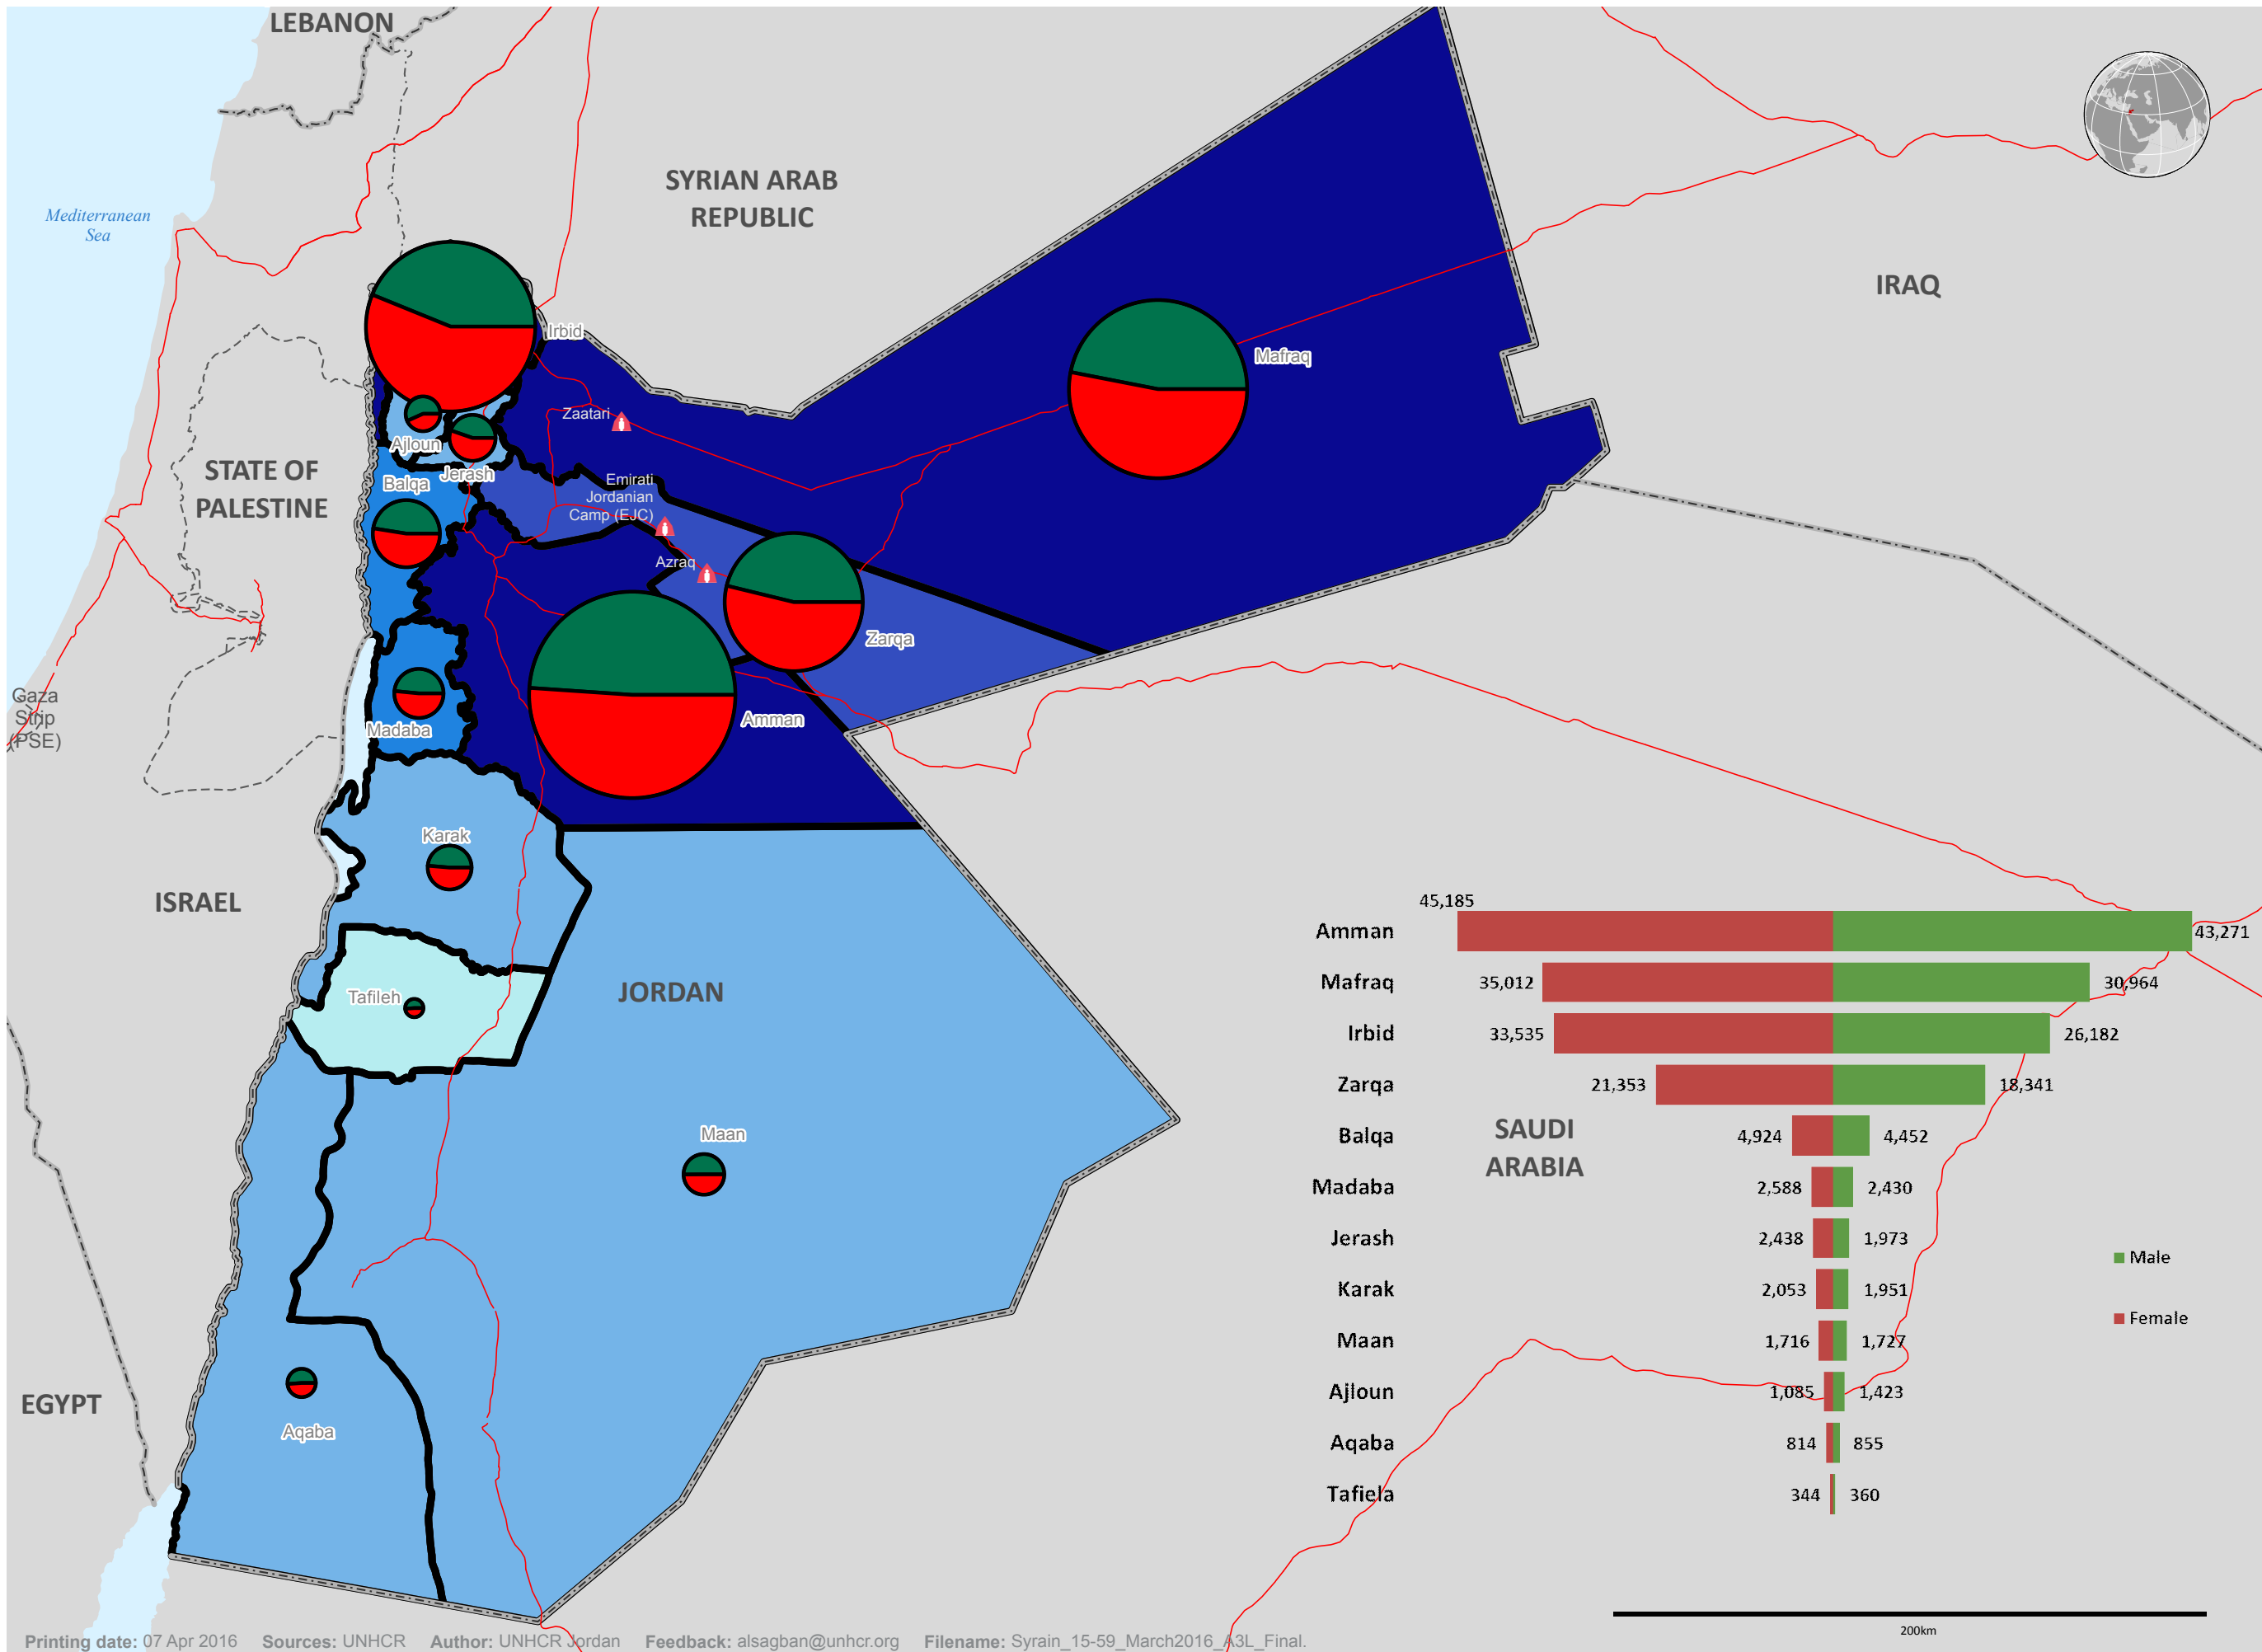

Syrian Refugees in Jordan between 18-59 Years (Urban and Camp Based)

as of 31 March 2016

-  Refugee Camp
-  Major Road
-  Armistice Demarcation Line
-  Boundary of former Palestine Mandate
-  International Boundary
-  Male
-  Female

Syrains Between 18-59

-  0 - 1000
-  1001 - 5000
-  5001 - 10000
-  10001 - 50000
-  50001 - 88456

The boundaries and names shown and the designations used on this map do not imply official endorsement or acceptance by the United Nations.

200km