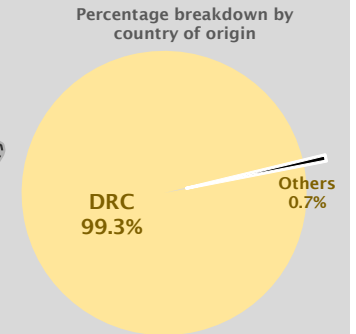

74,337

total population
of concern

- UNHCR Country Office
- UNHCR Field Office
- Refugee camp
- Refugee transit centre
- Returnee transit centre
- Refugee urban location
- International boundary
- Province boundary
- District boundary

	PERSONS OF CONCERN				
	Refugees	Asylum-seekers	Others	Total	Percentage
Kigeme	18,495	1	9	18,505	25%
Kiziba	16,946	18	69	17,033	23%
Gihembe	14,739	1	88	14,828	20%
Nyabiheke	14,780	1	7	14,788	20%
Mugombwa	6,979	3	9	6,991	9%
Kigali	1,893	201	98	2,192	3%
Total	73,832	225	280	74,337	
Percentage	99.3%	0.3%	0.4%		