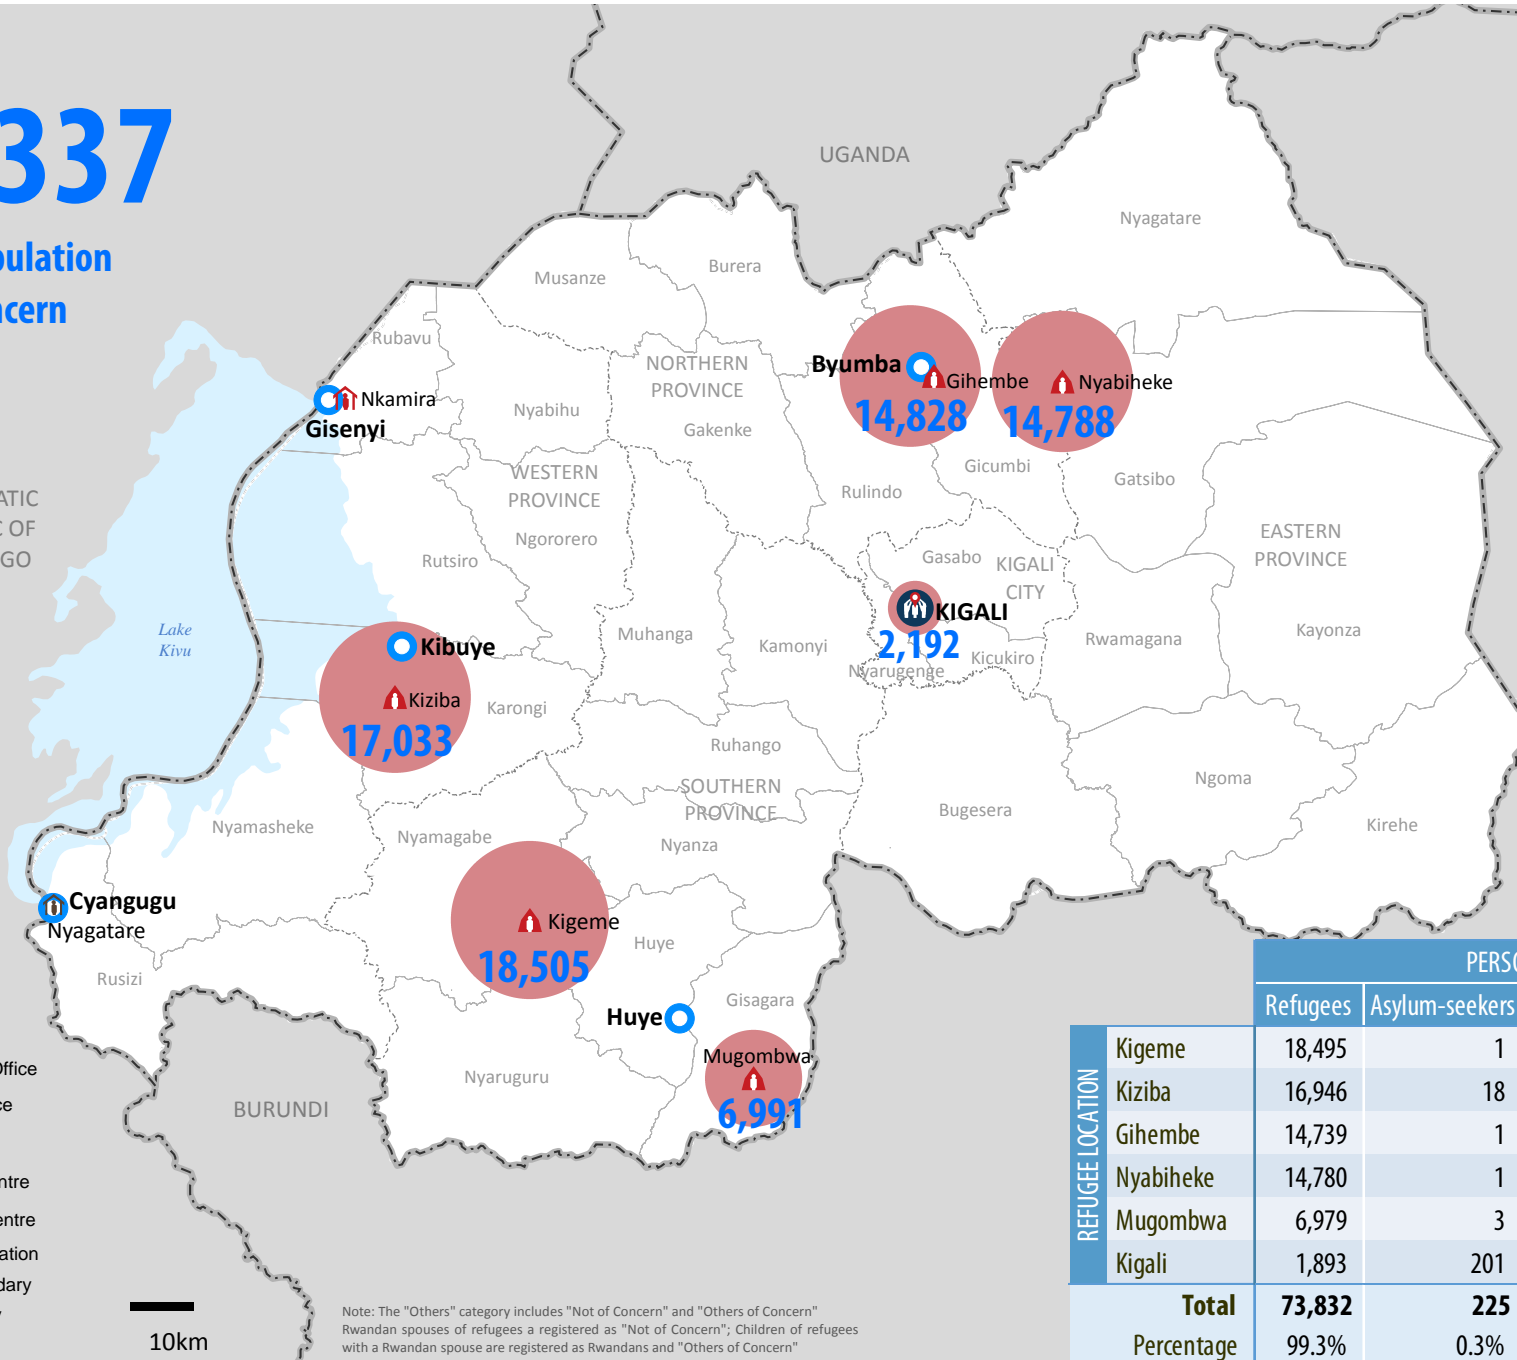

74,337

total population
of concern

- UNHCR Country Office
- UNHCR Field Office
- Refugee camp
- Refugee transit centre
- Returnee transit centre
- Refugee urban location
- International boundary
- Province boundary
- District boundary

10km

Note: The "Others" category includes "Not of Concern" and "Others of Concern". Rwandan spouses of refugees registered as "Not of Concern"; Children of refugees with a Rwandan spouse are registered as Rwandans and "Others of Concern"

	PERSONS OF CONCERN				
	Refugees	Asylum-seekers	Others	Total	Percentage
Kigeme	18,495	1	9	18,505	25%
Kiziba	16,946	18	69	17,033	23%
Gihembe	14,739	1	88	14,828	20%
Nyabiheke	14,780	1	7	14,788	20%
Mugombwa	6,979	3	9	6,991	9%
Kigali	1,893	201	98	2,192	3%
Total	73,832	225	280	74,337	
Percentage	99.3%	0.3%	0.4%		