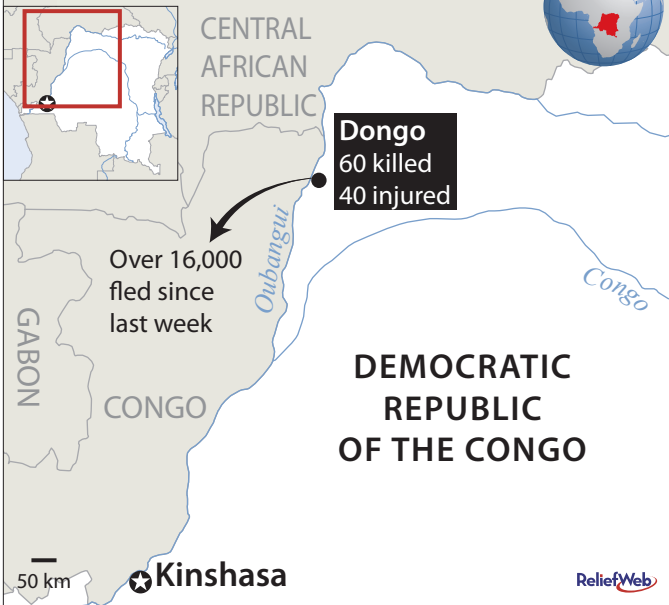

# DR CONGO: Ethnic Violence

**6 Nov 2009** - Clashes between the Enyeale and Munzaya tribes over farming and fishing rights in the village of Dongo in northern Democratic Republic of the Congo have caused civilians to flee into neighboring Republic of Congo.

Map Sources: ESRI, GAUL, Global Discovery, OCHA, UNCS.

Reference: UN News. *Tribal clashes uproot over 16,000 civilians in northern DR Congo, reports UN agency.* 6 Nov 2009.

The boundaries and names shown and the designations used on this map do not imply official endorsement or acceptance by the United Nations. Map created on 6 Nov 2009 - [www.reliefweb.int](http://www.reliefweb.int)