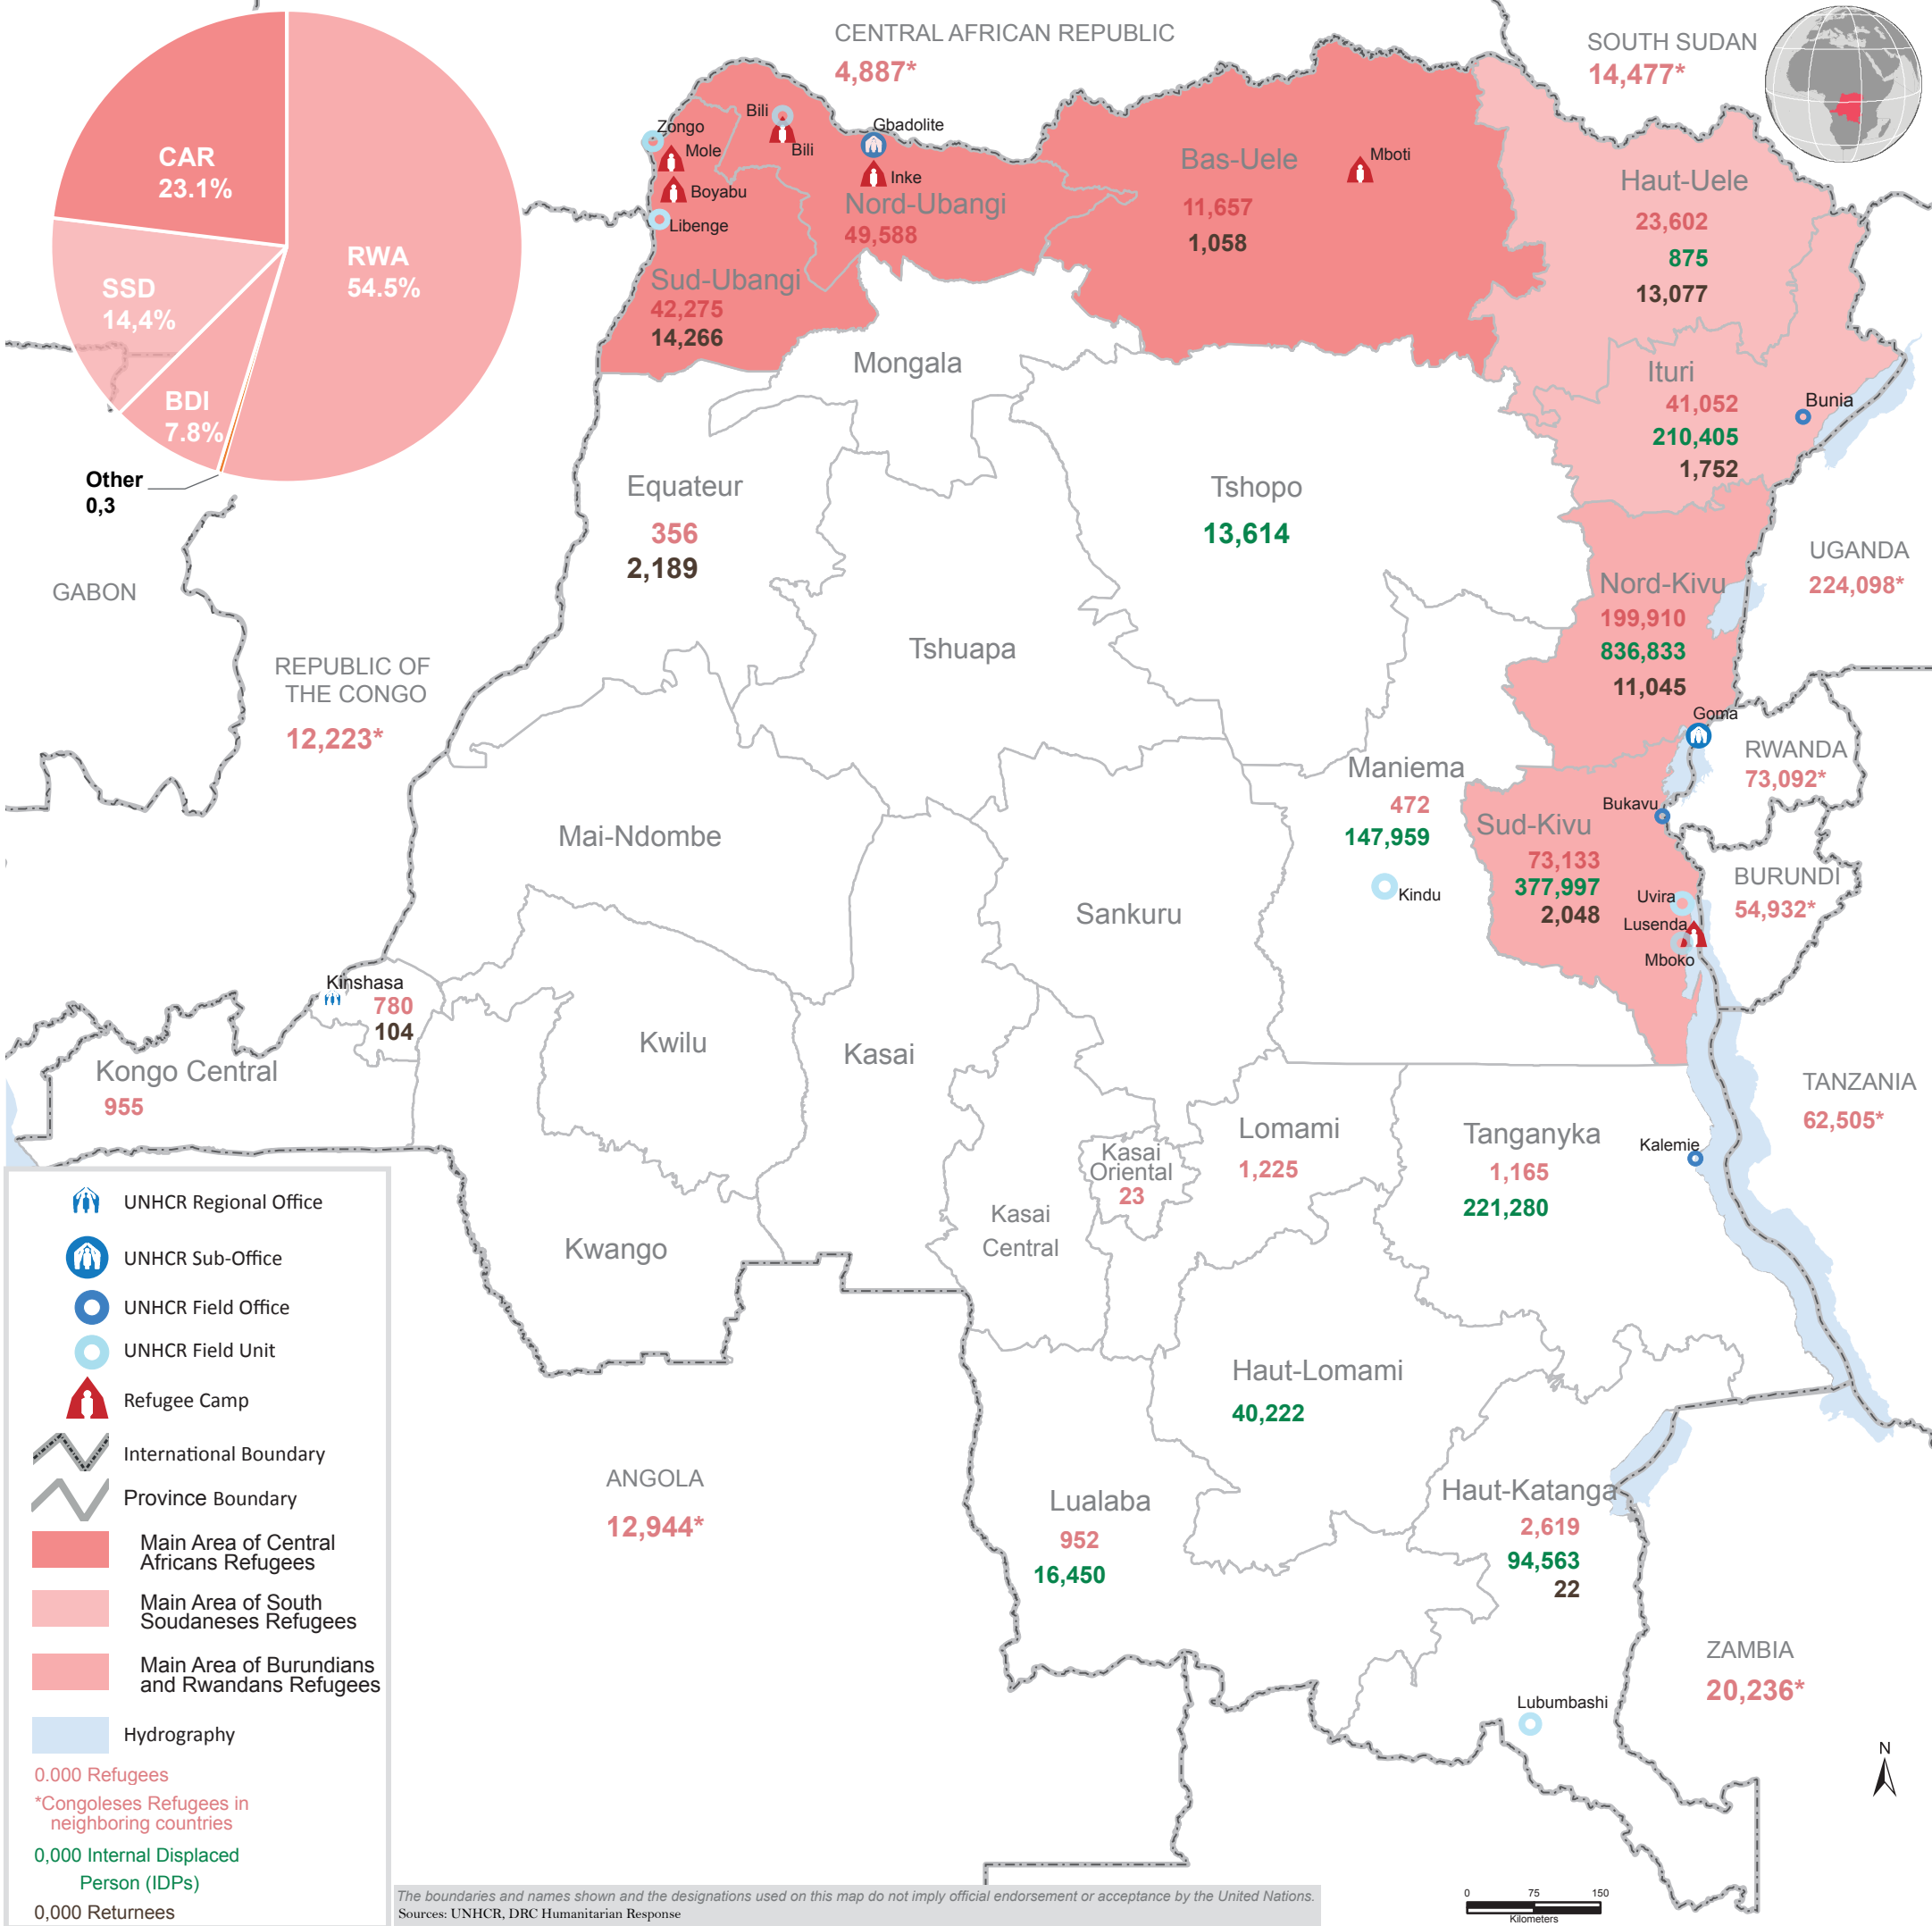

Democratic Republic of Congo

Refugees, Returnees and IDPs

Situation as of November 30, 2016

Key Figure

Refugees: 449,764

Internally Displaced Persons: 1,960,198

Returnees: 45,561

**Internally Displaced Persons in DRC as of June 30, 2016

*Congolese refugees who returned to the DRC (From 2014 to Sept 2016)

KINSHASA	TANGANYIKA, HAUT-KATANGA, LOMAMI AND HAUT-LOMAMI	BAS-UELE	NORTH AND SOUTH UBANGI	SOUTH-KIVU	NORTH-KIVU	HAUT-UELE, ITURI, TSHOPO
<ul style="list-style-type: none"> AIRD ADSSE CNR 	<ul style="list-style-type: none"> AIRD SEARCH CNR 	<ul style="list-style-type: none"> AIRD ADES ADSSE TSF COOPI INTERSOS CNR 	<ul style="list-style-type: none"> AIRD ADES ADSSE CNR AIDES 	<ul style="list-style-type: none"> AIRD ADES INTERSOS CNR 	<ul style="list-style-type: none"> AIRD INTERSOS AIDES MIDFEHOPS CNR 	<ul style="list-style-type: none"> AIRD COOPI INTERSOS CNR