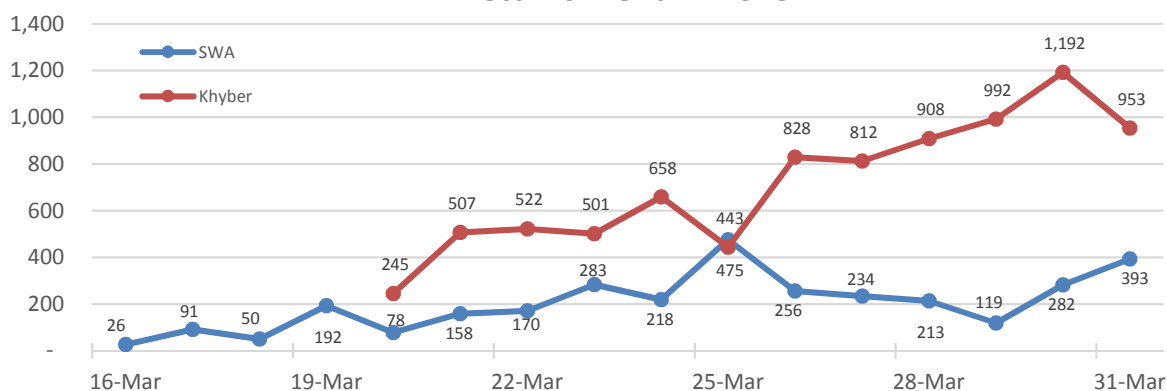

# IDP Returns Fact Sheet

Updated: As of 31 March 2015

Returns in 2015 (families)							
	Orakzai	Kurram	SWA	NWA	Khyber	FR Tank	Total
January							0
February							0
March			3,238		8,561		11,799
April							0
May							0
June							0
July							0
August							0
September							0
October							0
November							0
December							0
<b>Total</b>	<b>0</b>	<b>0</b>	<b>3,238</b>	<b>0</b>	<b>8,561</b>	<b>0</b>	<b>11,799</b>

IDP Returns Trend in 2015

## Agency-wise Cumulative Returns to FATA (2010-2015)

Total Returns:  
176,794 families

**Note:**

1. The figures are based on Voluntary Return Forms (VRF) processed by UNHCR and represent number of families
2. 608 of 3,238 families had returned spontaneously to South Waziristan in 2013 but were issued VRF to enable them to receive Govt. assistance
3. All IDPs from Bajaur and Mohmand are marked as returnees following Government's official denotification
4. This fact sheet does not reflect unregistered returnees facilitated by the Government