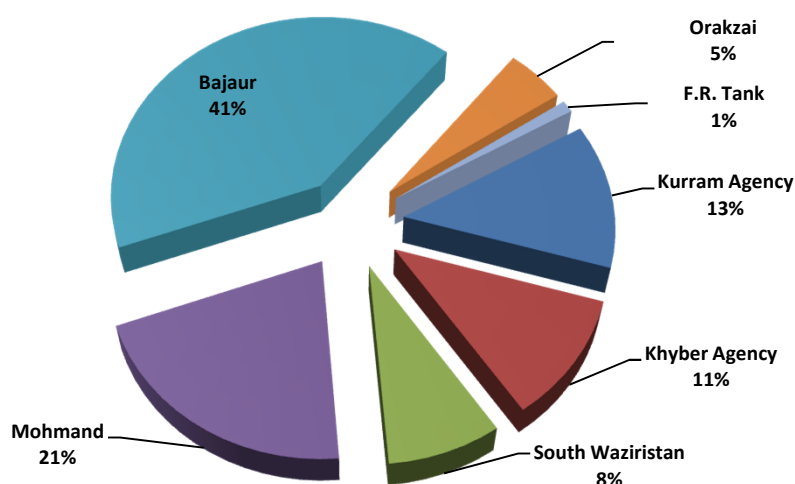

# IDP Returns Fact Sheet

Updated: As of 31 March 2015

Returns in 2015 (families)							
	Orakzai	Kurram	SWA	NWA	Khyber	FR Tank	Total
January							0
February							0
March			3,238		8,561		11,799
April							0
May							0
June							0
July							0
August							0
September							0
October							0
November							0
December							0
<b>Total</b>	<b>0</b>	<b>0</b>	<b>3,238</b>	<b>0</b>	<b>8,561</b>	<b>0</b>	<b>11,799</b>

IDP Returns Trend in 2015

## Agency-wise Cumulative Returns to FATA (2010-2015)

Total Returns:  
176,794 families

**Note:**

1. The figures are based on Voluntary Return Forms (VRF) processed by UNHCR and represent number of families
2. 608 of 3,238 families had returned spontaneously to South Waziristan in 2013 but were issued VRF to enable them to receive Govt. assistance
3. All IDPs from Bajaur and Mohmand are marked as returnees following Government's official denotification
4. This fact sheet does not reflect unregistered returnees facilitated by the Government