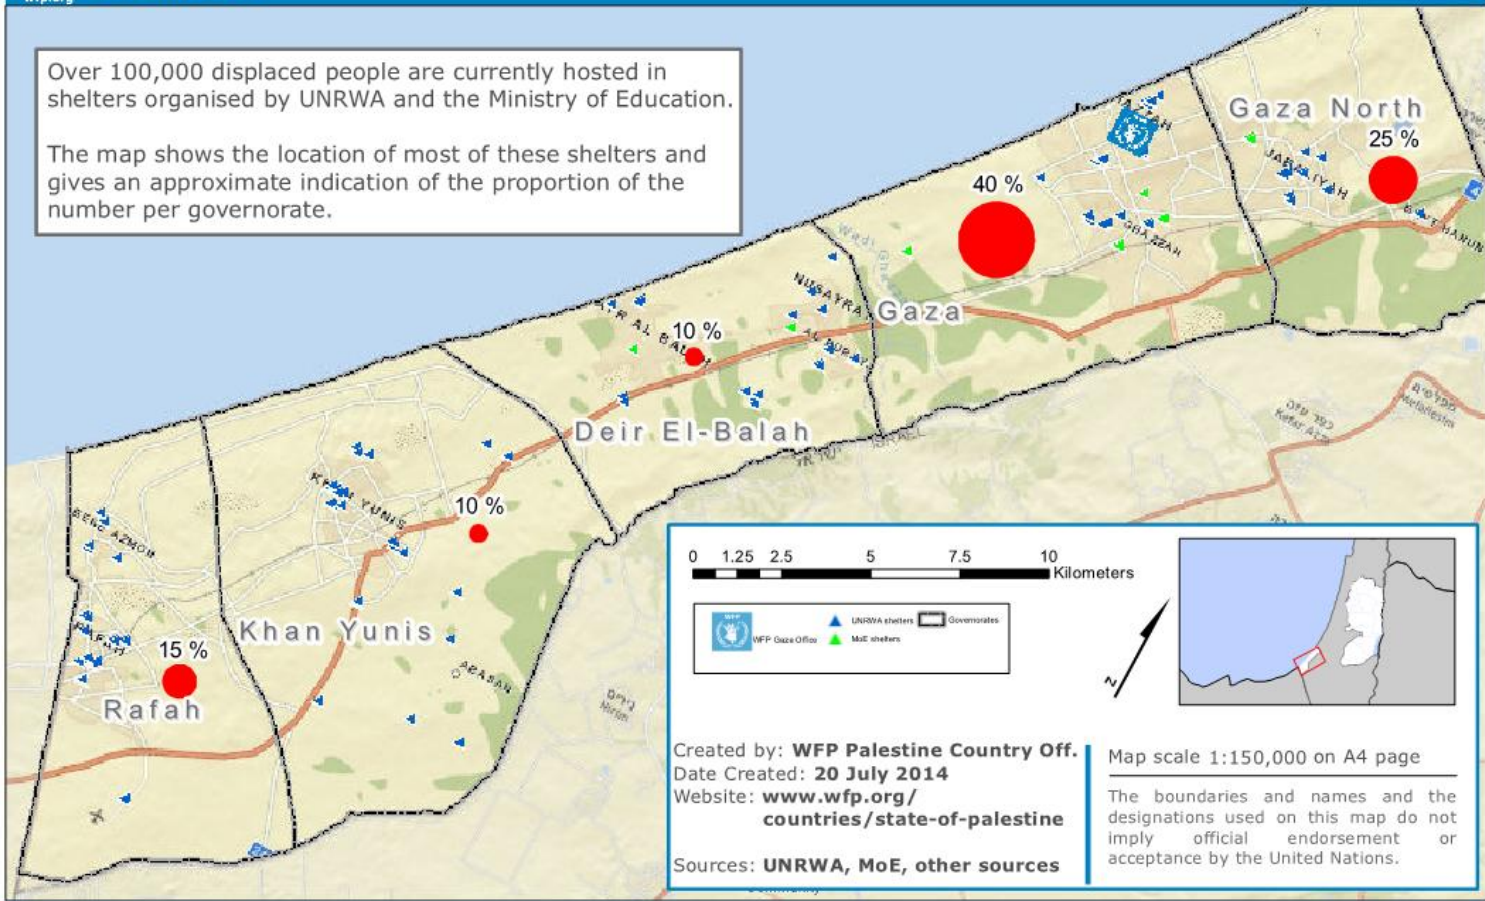

Gaza - Internally Displaced People and Shelters

22 July 2014

Over 100,000 displaced people are currently hosted in shelters organised by UNRWA and the Ministry of Education.

The map shows the location of most of these shelters and gives an approximate indication of the proportion of the number per governorate.

Created by: **WFP Palestine Country Off.**

Date Created: **20 July 2014**

Website: www.wfp.org/countries/state-of-palestine

Sources: **UNRWA, MoE, other sources**

Map scale 1:150,000 on A4 page

The boundaries and names and the designations used on this map do not imply official endorsement or acceptance by the United Nations.