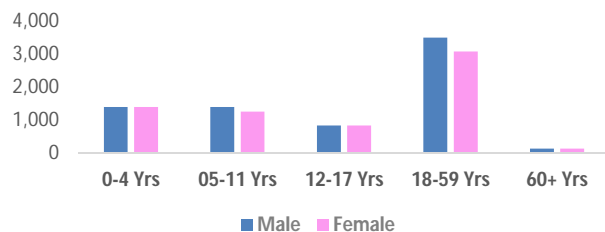

Grand Total

* The grand total as it is reported by the Office of the Prime Minister, Refugee Department, on 06 August, 2015

Key Statistics for (Post 01 January 2015)

50 %
of the population are
Children <18
7,101 individuals

73 %
of the population are
Women and Children
10,368 individuals

02 %
of the population are
Elderly
284 individuals

Age and Gender Breakdown

Daily trend of new arrivals since late May 2015

Registered : person of concern who went through level 1/ level 2 registration with government , Unregistered : new arrivals pending registration