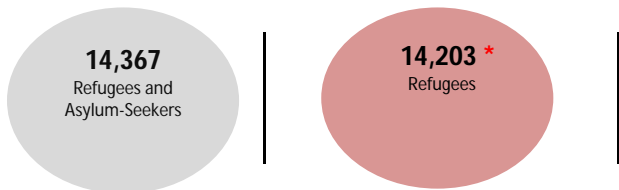

Uganda - Burundi Refugee Situation as of (15 September, 2015)

Info-graphic and statistics

Total

Pre 01 January 2015 Post 01 January 2015

Registered :14,203 | Unregistered: 896 *

* The presented figure includes refugees arrived in November and December in Nakivale

Grand Total

* The grand total as it is reported by the Office of the Prime Minister, Refugee Department, on 06 August, 2015

Key Statistics for (Post 01 January 2015)

50 %
of the population are
Children <18
7,101 individuals

73 %
of the population are
Women and Children
10,368 individuals

02 %
of the population are
Elderly
284 individuals

Age and Gender Breakdown

Daily trend of new arrivals since late May 2015

Registered : person of concern who went through level 1/ level 2 registration with government , Unregistered : new arrivals pending registration