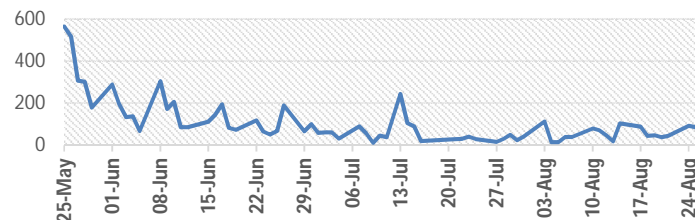

73 %
of the population are
Women and Children
10,368 individuals

02 %
of the population are
Elderly
284 individuals

Age and Gender Breakdown

Daily trend of new arrivals since late May 2015

Registered : person of concern who went through level 1/ level 2 registration with government , Unregistered : new arrivals pending registration