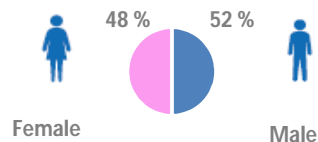

Grand Total

* The grand total as it is reported by the Office of the Prime Minister, Refugee Department, on 06 August, 2015

Key Statistics for (Post 01 January 2015)

50 %
of the population are
Children <18
7,101 individuals

73 %
of the population are
Women and Children
10,368 individuals

02 %
of the population are
Elderly
284 individuals

Age and Gender Breakdown

Daily trend of new arrivals since late May 2015

Registered : person of concern who went through level 1/ level 2 registration with government , Unregistered : new arrivals pending registration