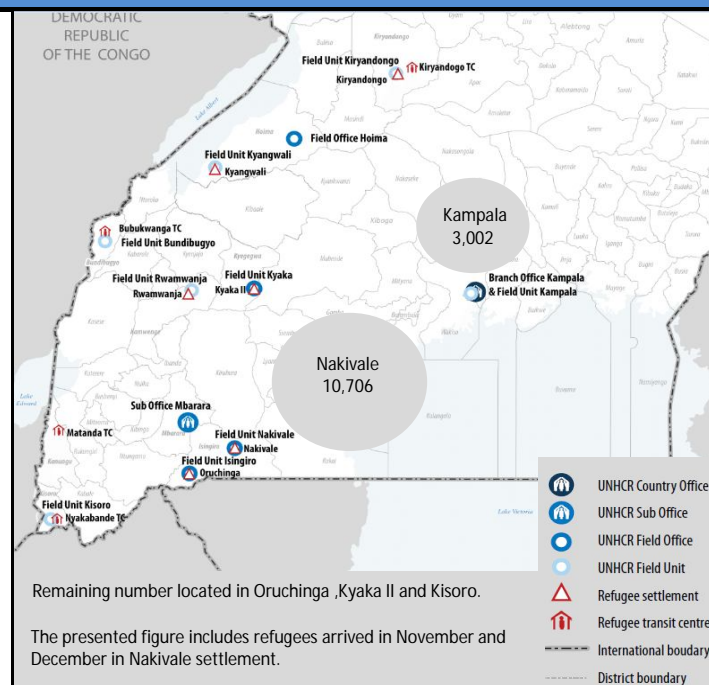

Uganda - Burundi Refugee Situation as of (15 September, 2015)

Info-graphic and statistics

Total

Pre 01 January 2015 Post 01 January 2015

Registered :14,203 | Unregistered: 896 *

* The presented figure includes refugees arrived in November and December in Nakivale

Grand Total

* The grand total as it is reported by the Office of the Prime Minister, Refugee Department, on 06 August, 2015

Key Statistics for (Post 01 January 2015)

50 %
of the population are
Children <18
7,101 individuals

73 %
of the population are
Women and Children
10,368 individuals

02 %
of the population are
Elderly
284 individuals

Age and Gender Breakdown

Daily trend of new arrivals since late May 2015

Registered : person of concern who went through level 1/ level 2 registration with government , Unregistered : new arrivals pending registration