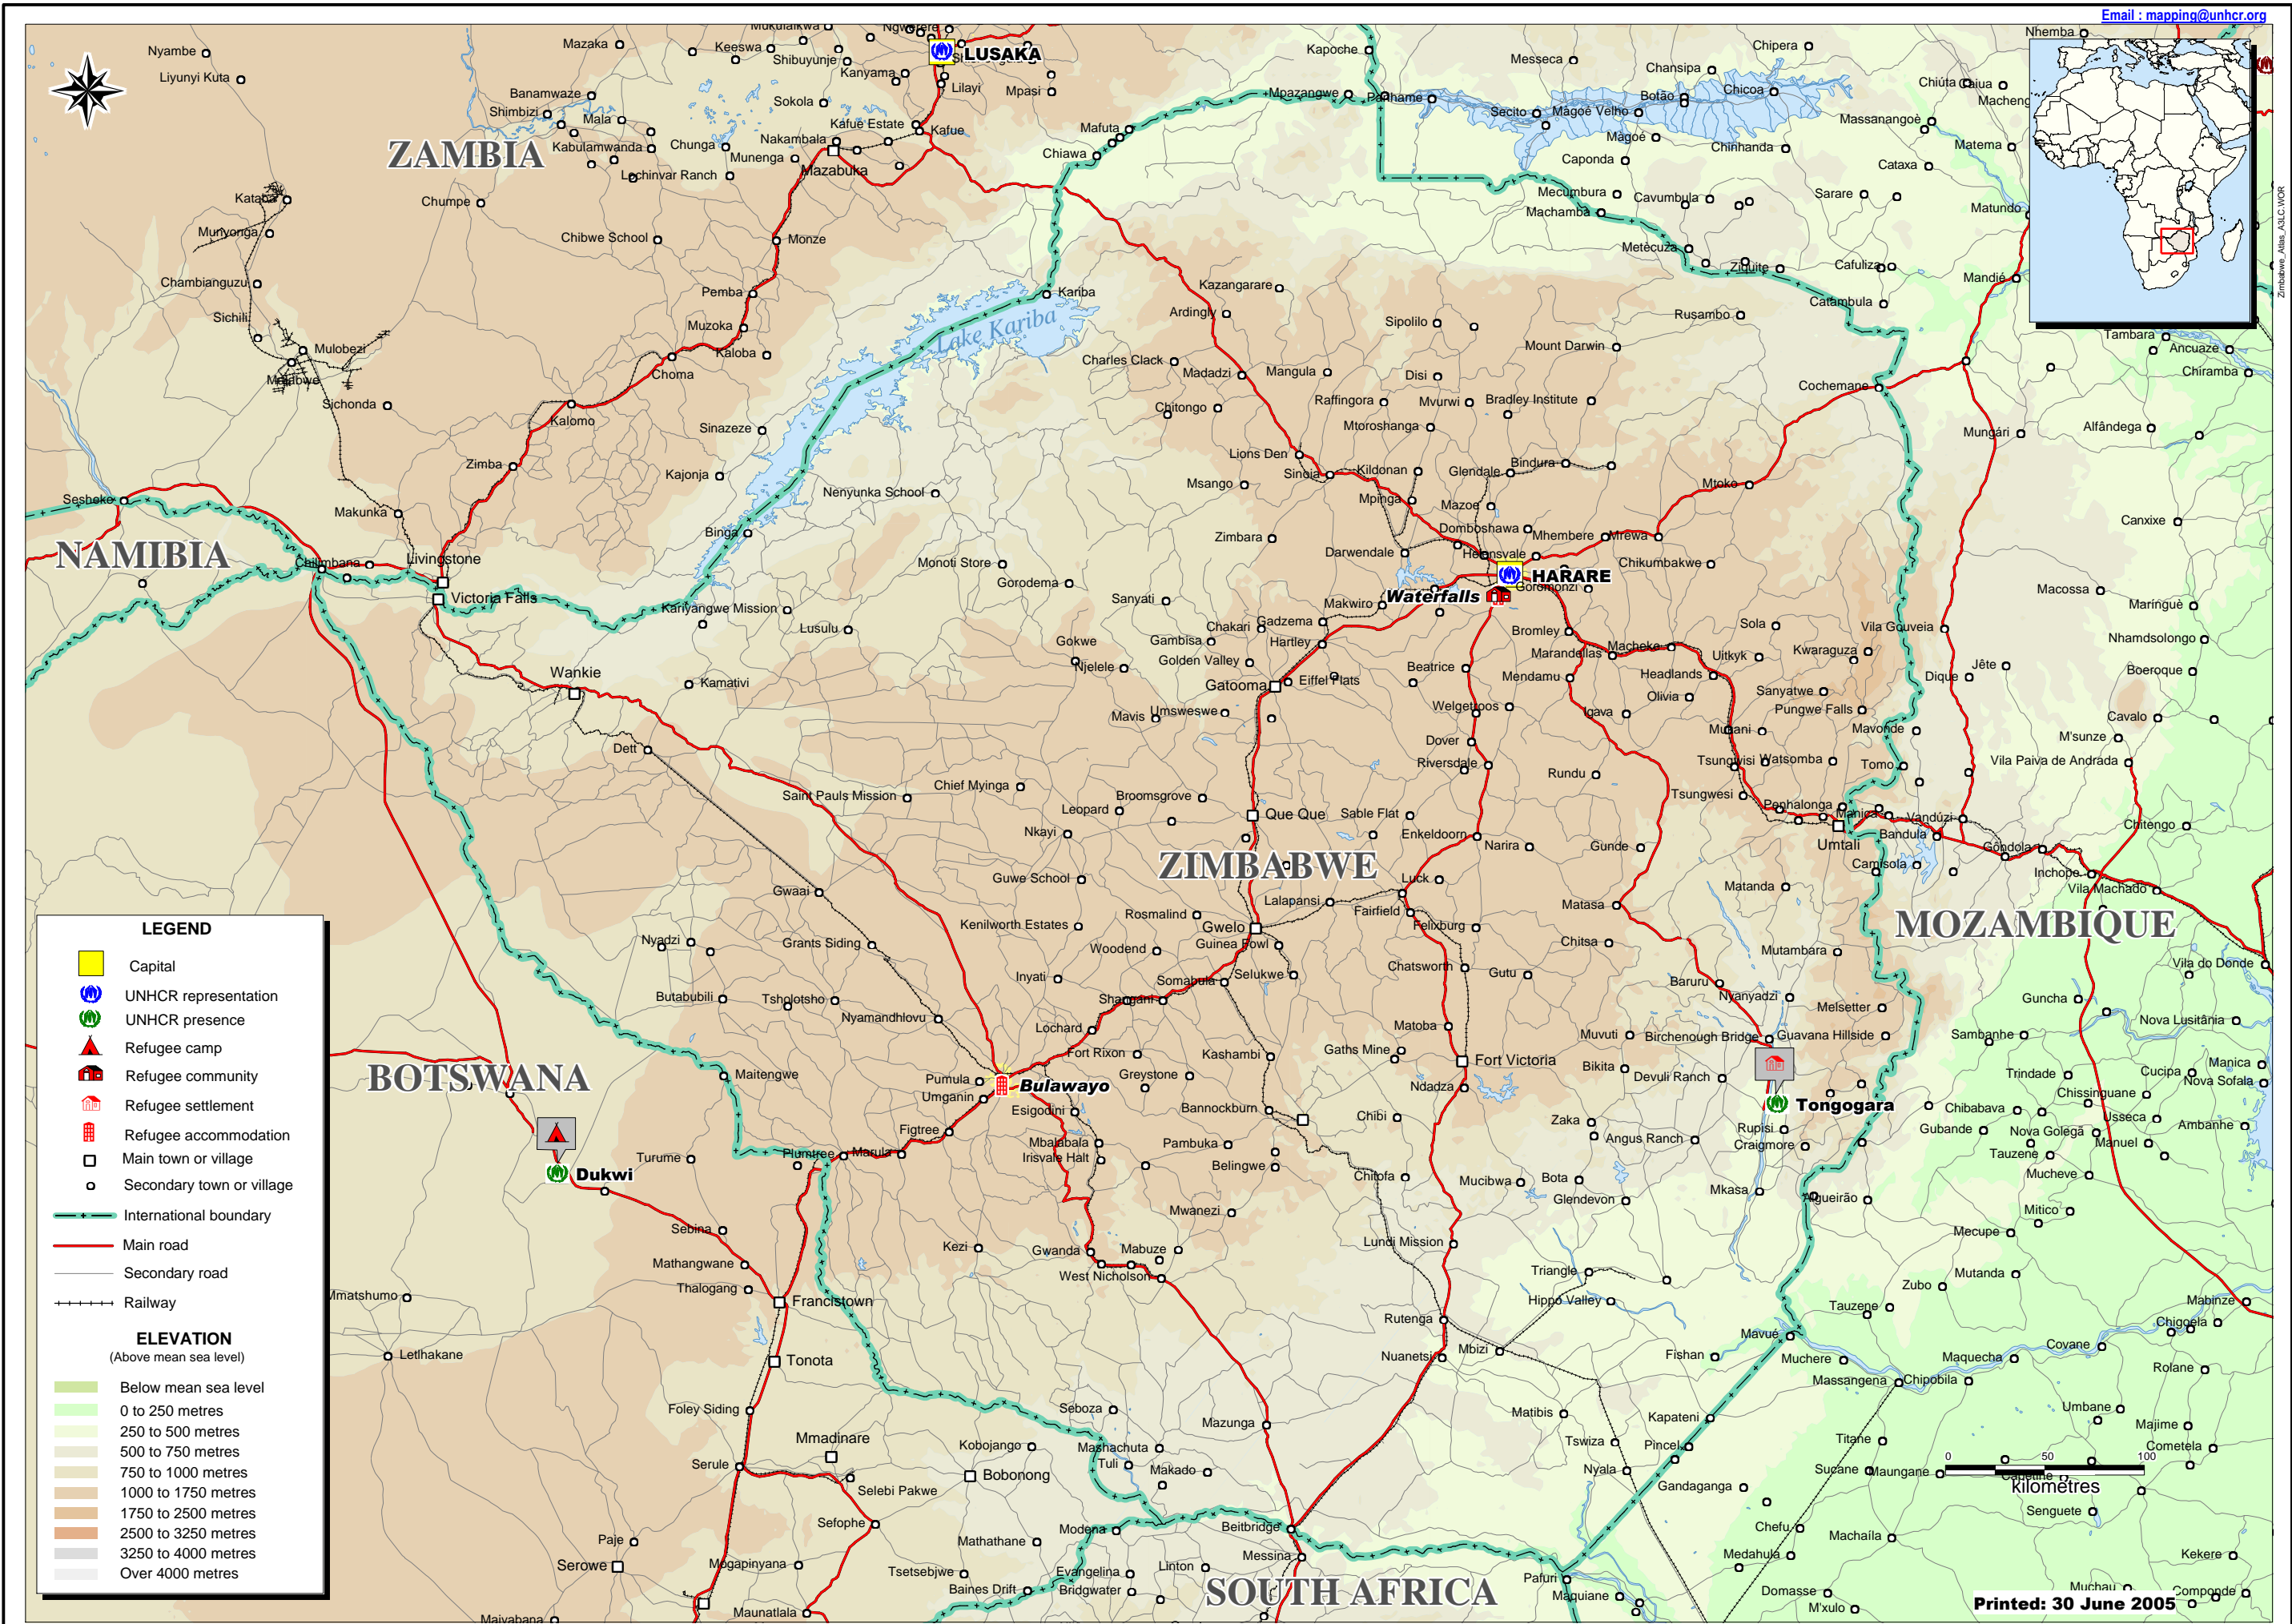

Email: mapping@unhcr.org

LEGEND

- Capital
- UNHCR representation
- UNHCR presence
- Refugee camp
- Refugee community
- Refugee settlement
- Refugee accommodation
- Main town or village
- Secondary town or village
- International boundary
- Main road
- Secondary road
- Railway

ELEVATION
(Above mean sea level)

- Below mean sea level
- 0 to 250 metres
- 250 to 500 metres
- 500 to 750 metres
- 750 to 1000 metres
- 1000 to 1750 metres
- 1750 to 2500 metres
- 2500 to 3250 metres
- 3250 to 4000 metres
- Over 4000 metres

Printed: 30 June 2005

The boundaries and names shown and the designations used on this map do not imply official endorsement or acceptance by the United Nations. Sources: UNHCR, Global Insight digital mapping - © 1998 Europa Technologies Ltd.