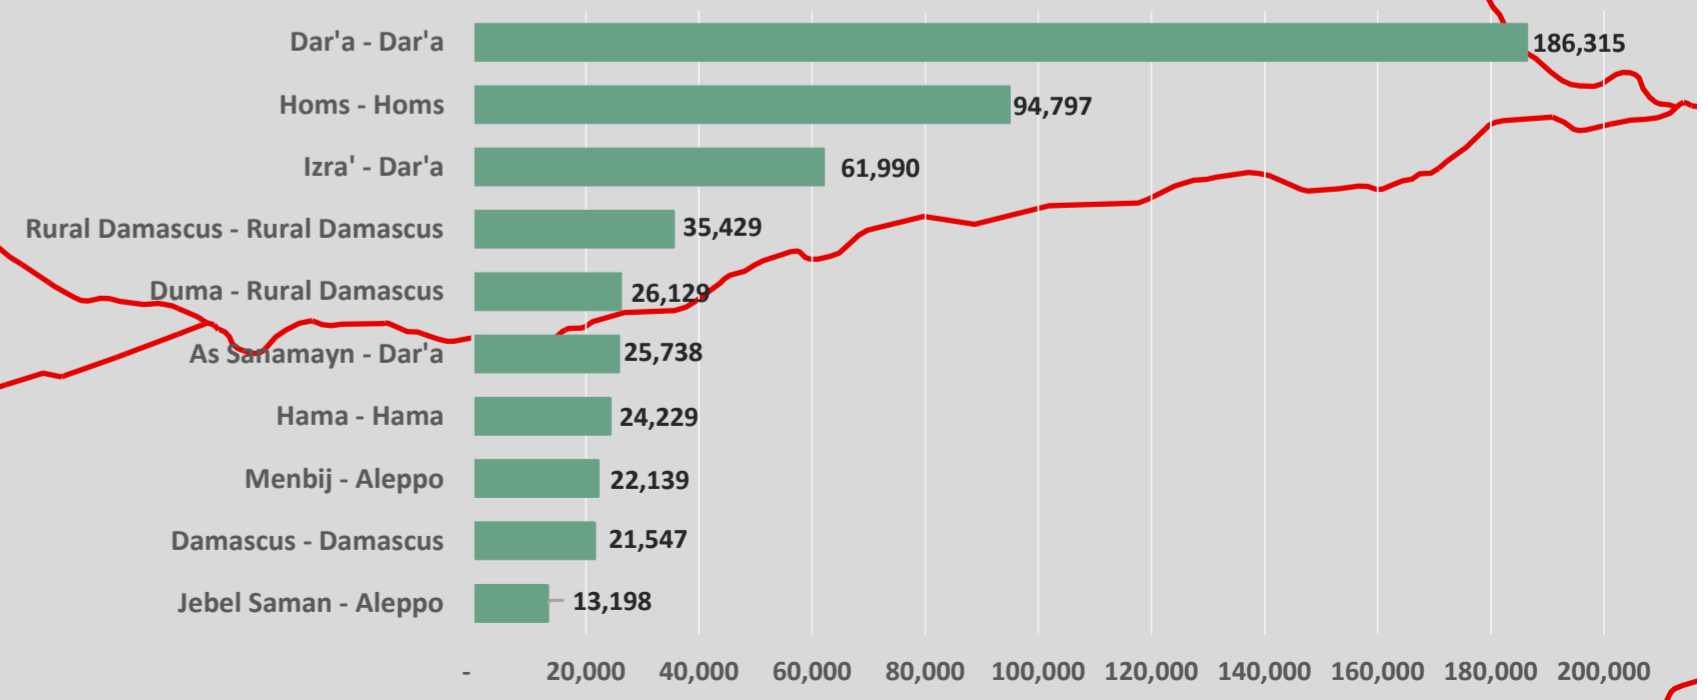

Syrian Refugees in Jordan by Origin (District Level)

by end of March 2017

Total Number of Syrian Refugees in Jordan by the end of March 2017 is:
657,621 Individuals

- Major Road
- - - Administrative Line
- - - Armistice Demarcation Line
- - - Boundary of former Palestine Mandate
- International Boundary

Syrian Refugees by District

Syrian Refugees by District of Origin (Top Ten)

The boundaries and names shown and the designations used on this map do not imply official endorsement or acceptance by the United Nations.