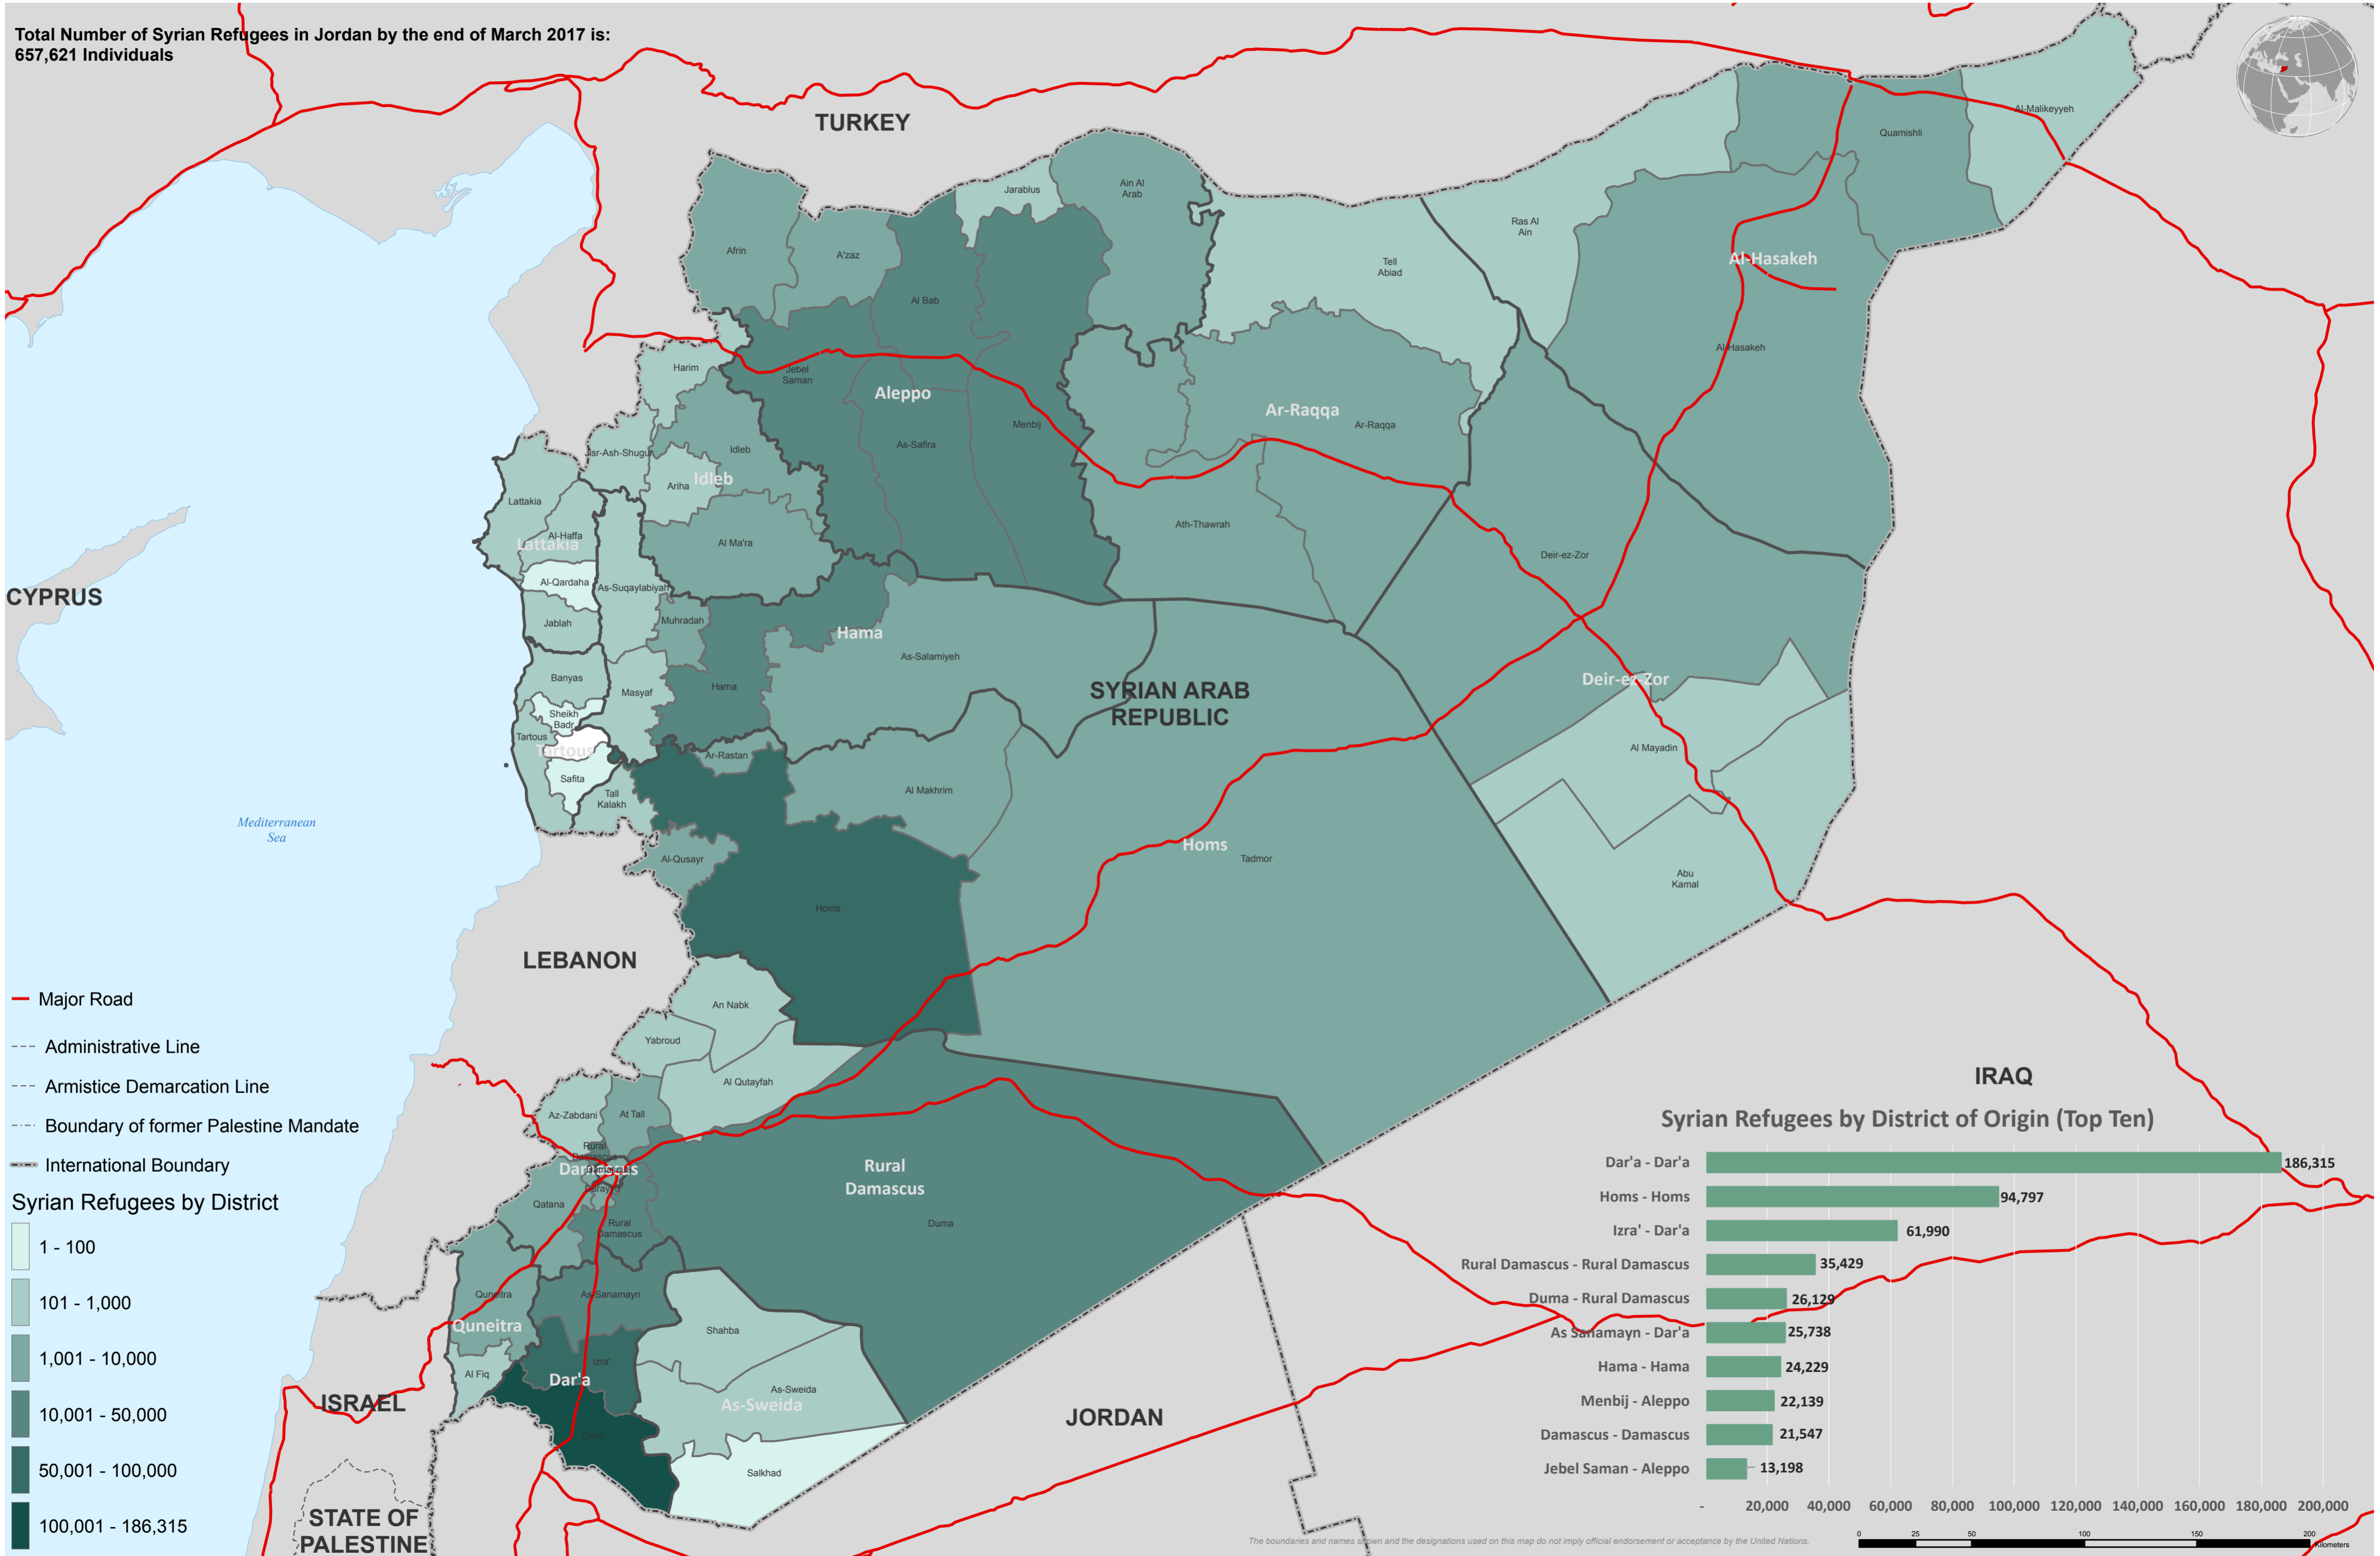

Syrian Refugees in Jordan by Origin (District Level)

by end of March 2017

Total Number of Syrian Refugees in Jordan by the end of March 2017 is:
657,621 Individuals

- Major Road
- - - Administrative Line
- - - Armistice Demarcation Line
- - - Boundary of former Palestine Mandate
- International Boundary

Syrian Refugees by District

Syrian Refugees by District of Origin (Top Ten)

The boundaries and names shown and the designations used on this map do not imply official endorsement or acceptance by the United Nations.