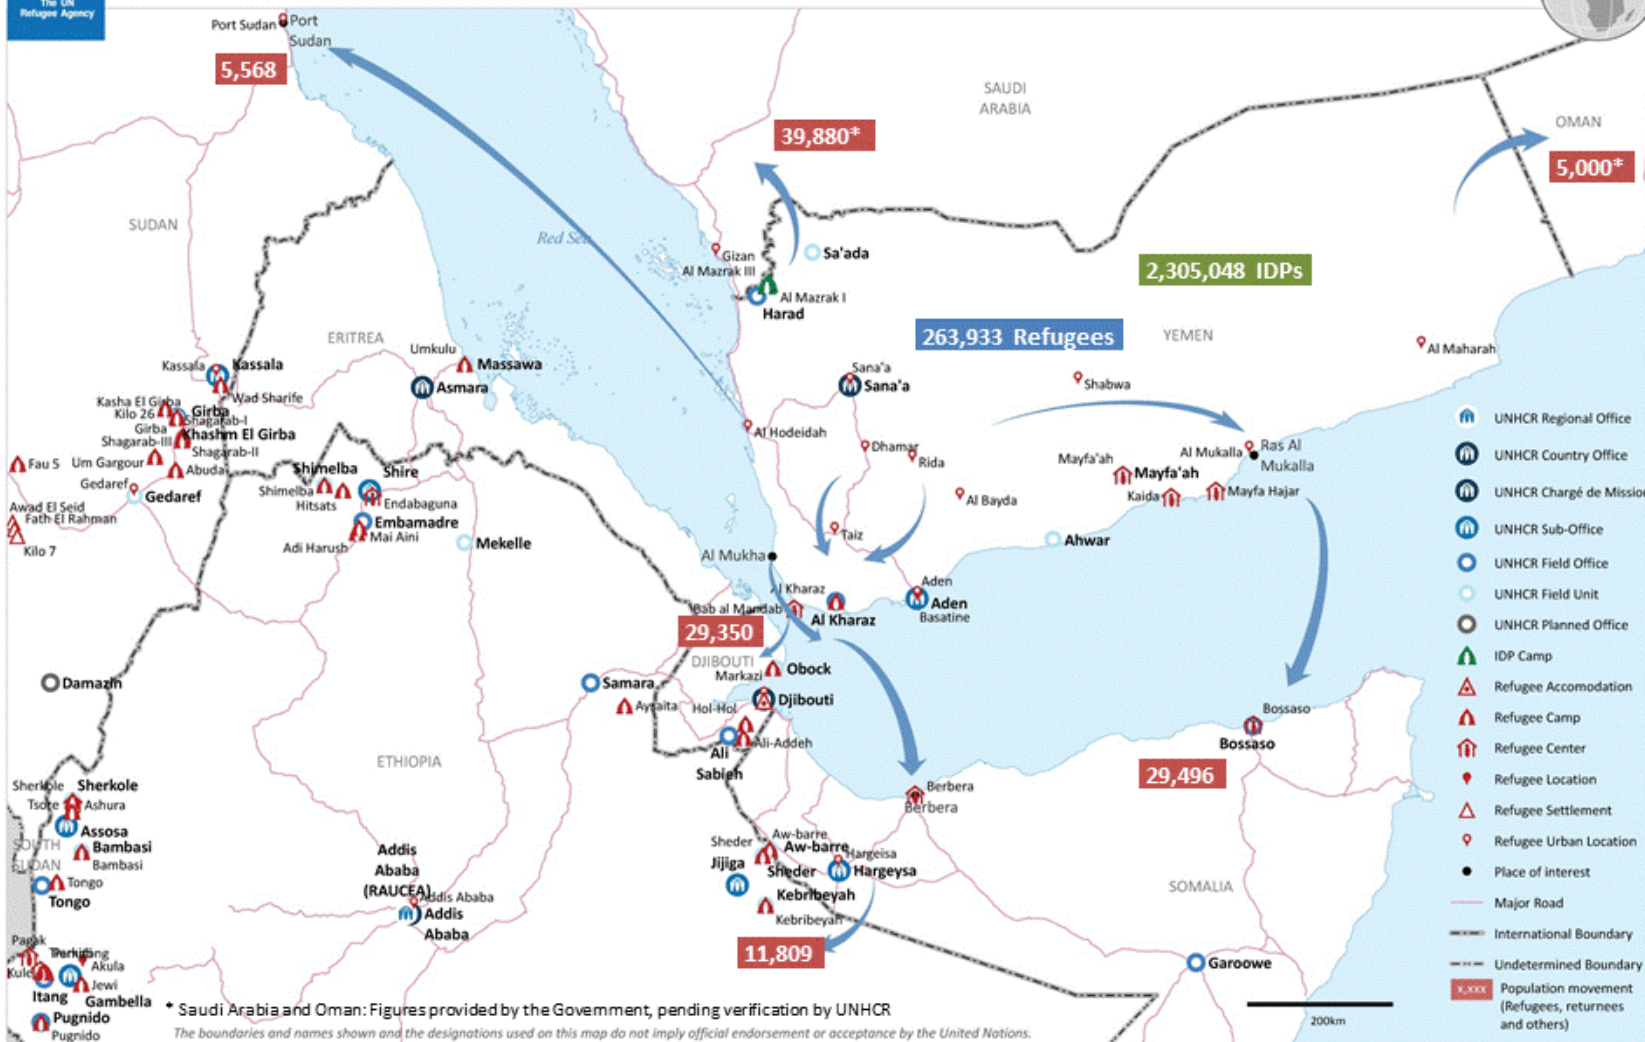

Yemen Situation: Regional Map (total population movement out of Yemen: 121,103)

20 October 2015

- UNHCR Regional Office
- UNHCR Country Office
- UNHCR Chargé de Mission
- UNHCR Sub-Office
- UNHCR Field Office
- UNHCR Field Unit
- UNHCR Planned Office
- IDP Camp
- Refugee Accommodation
- Refugee Camp
- Refugee Center
- Refugee Location
- Refugee Settlement
- Refugee Urban Location
- Place of interest
- Major Road
- International Boundary
- Undetermined Boundary
- Population movement (Refugees, returnees and others)

* Saudi Arabia and Oman: Figures provided by the Government, pending verification by UNHCR

The boundaries and names shown and the designations used on this map do not imply official endorsement or acceptance by the United Nations.

200km