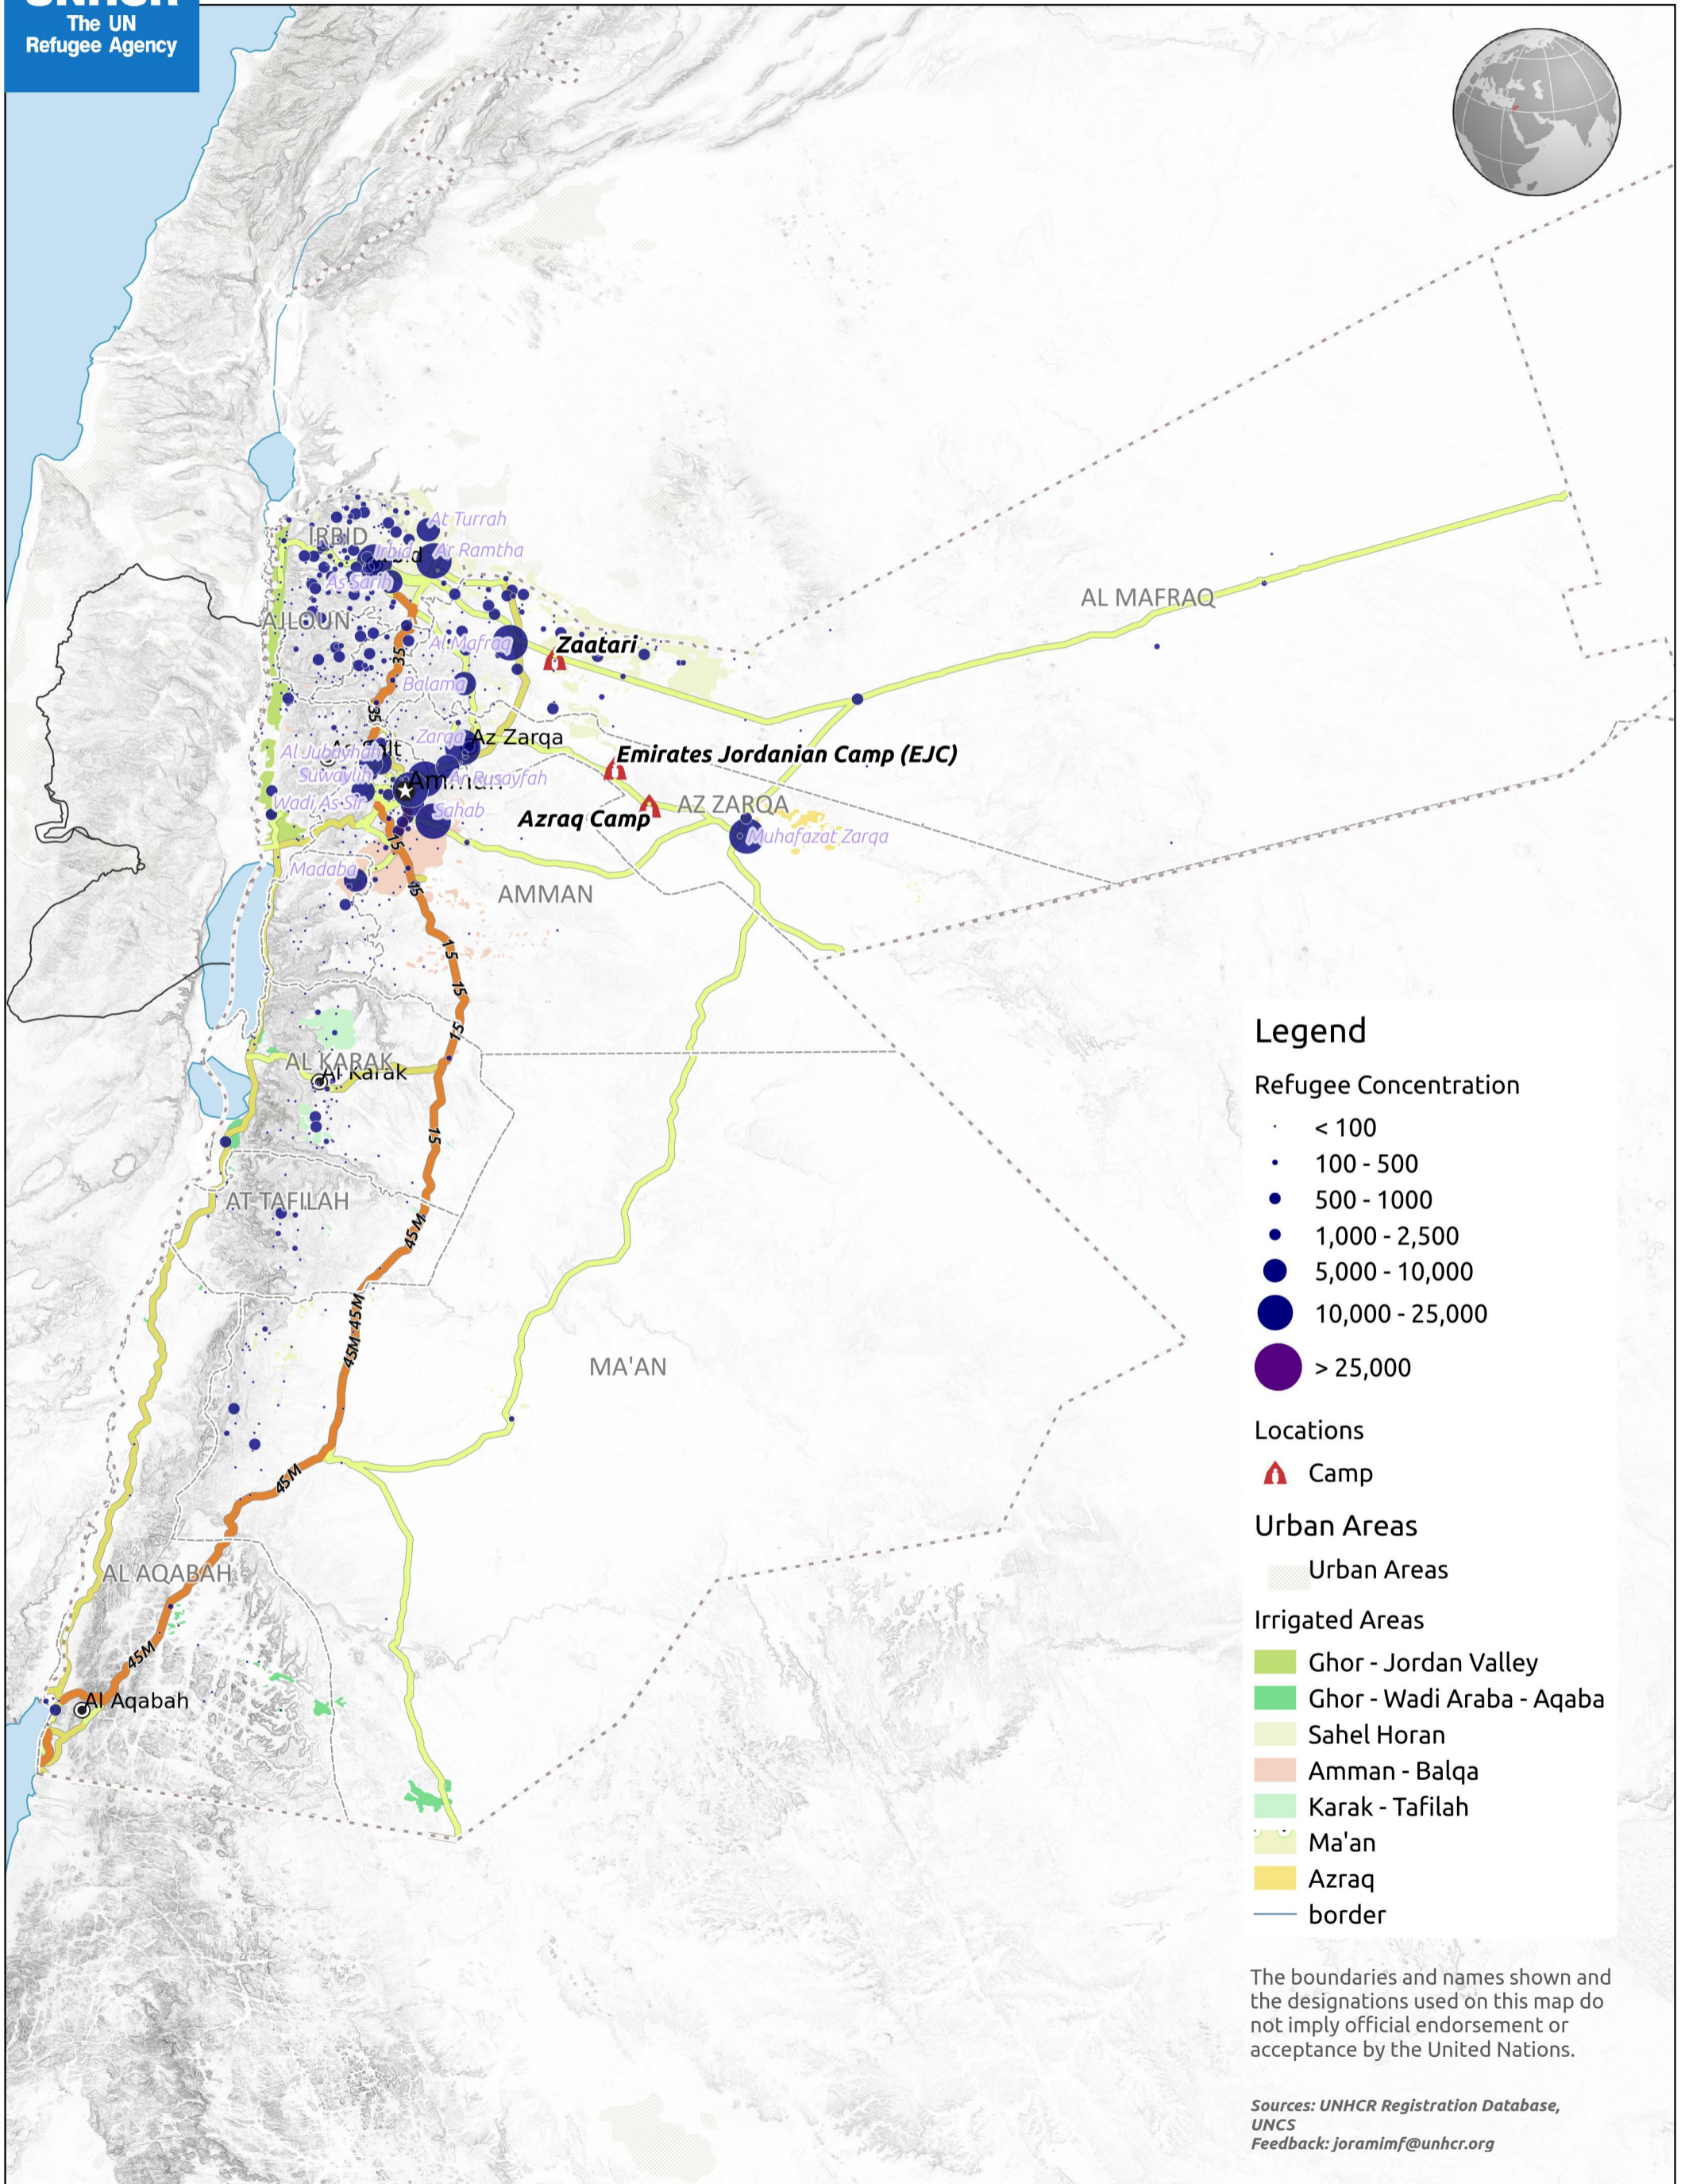

Syrian Refugee Concentration

as of June 2014

For confidentiality reason, locations with small number of refugees are not displayed. Labelled locations are hosting more than 5,000 refugees.

For detailed figures, consult: <http://data.unhcr.org/syrianrefugees/country.php?id=107>

UNHCR JORDAN

The boundaries and names shown and the designations used on this map do not imply official endorsement or acceptance by the United Nations.

Sources: UNHCR Registration Database, UNCS
Feedback: joramimf@unhcr.org