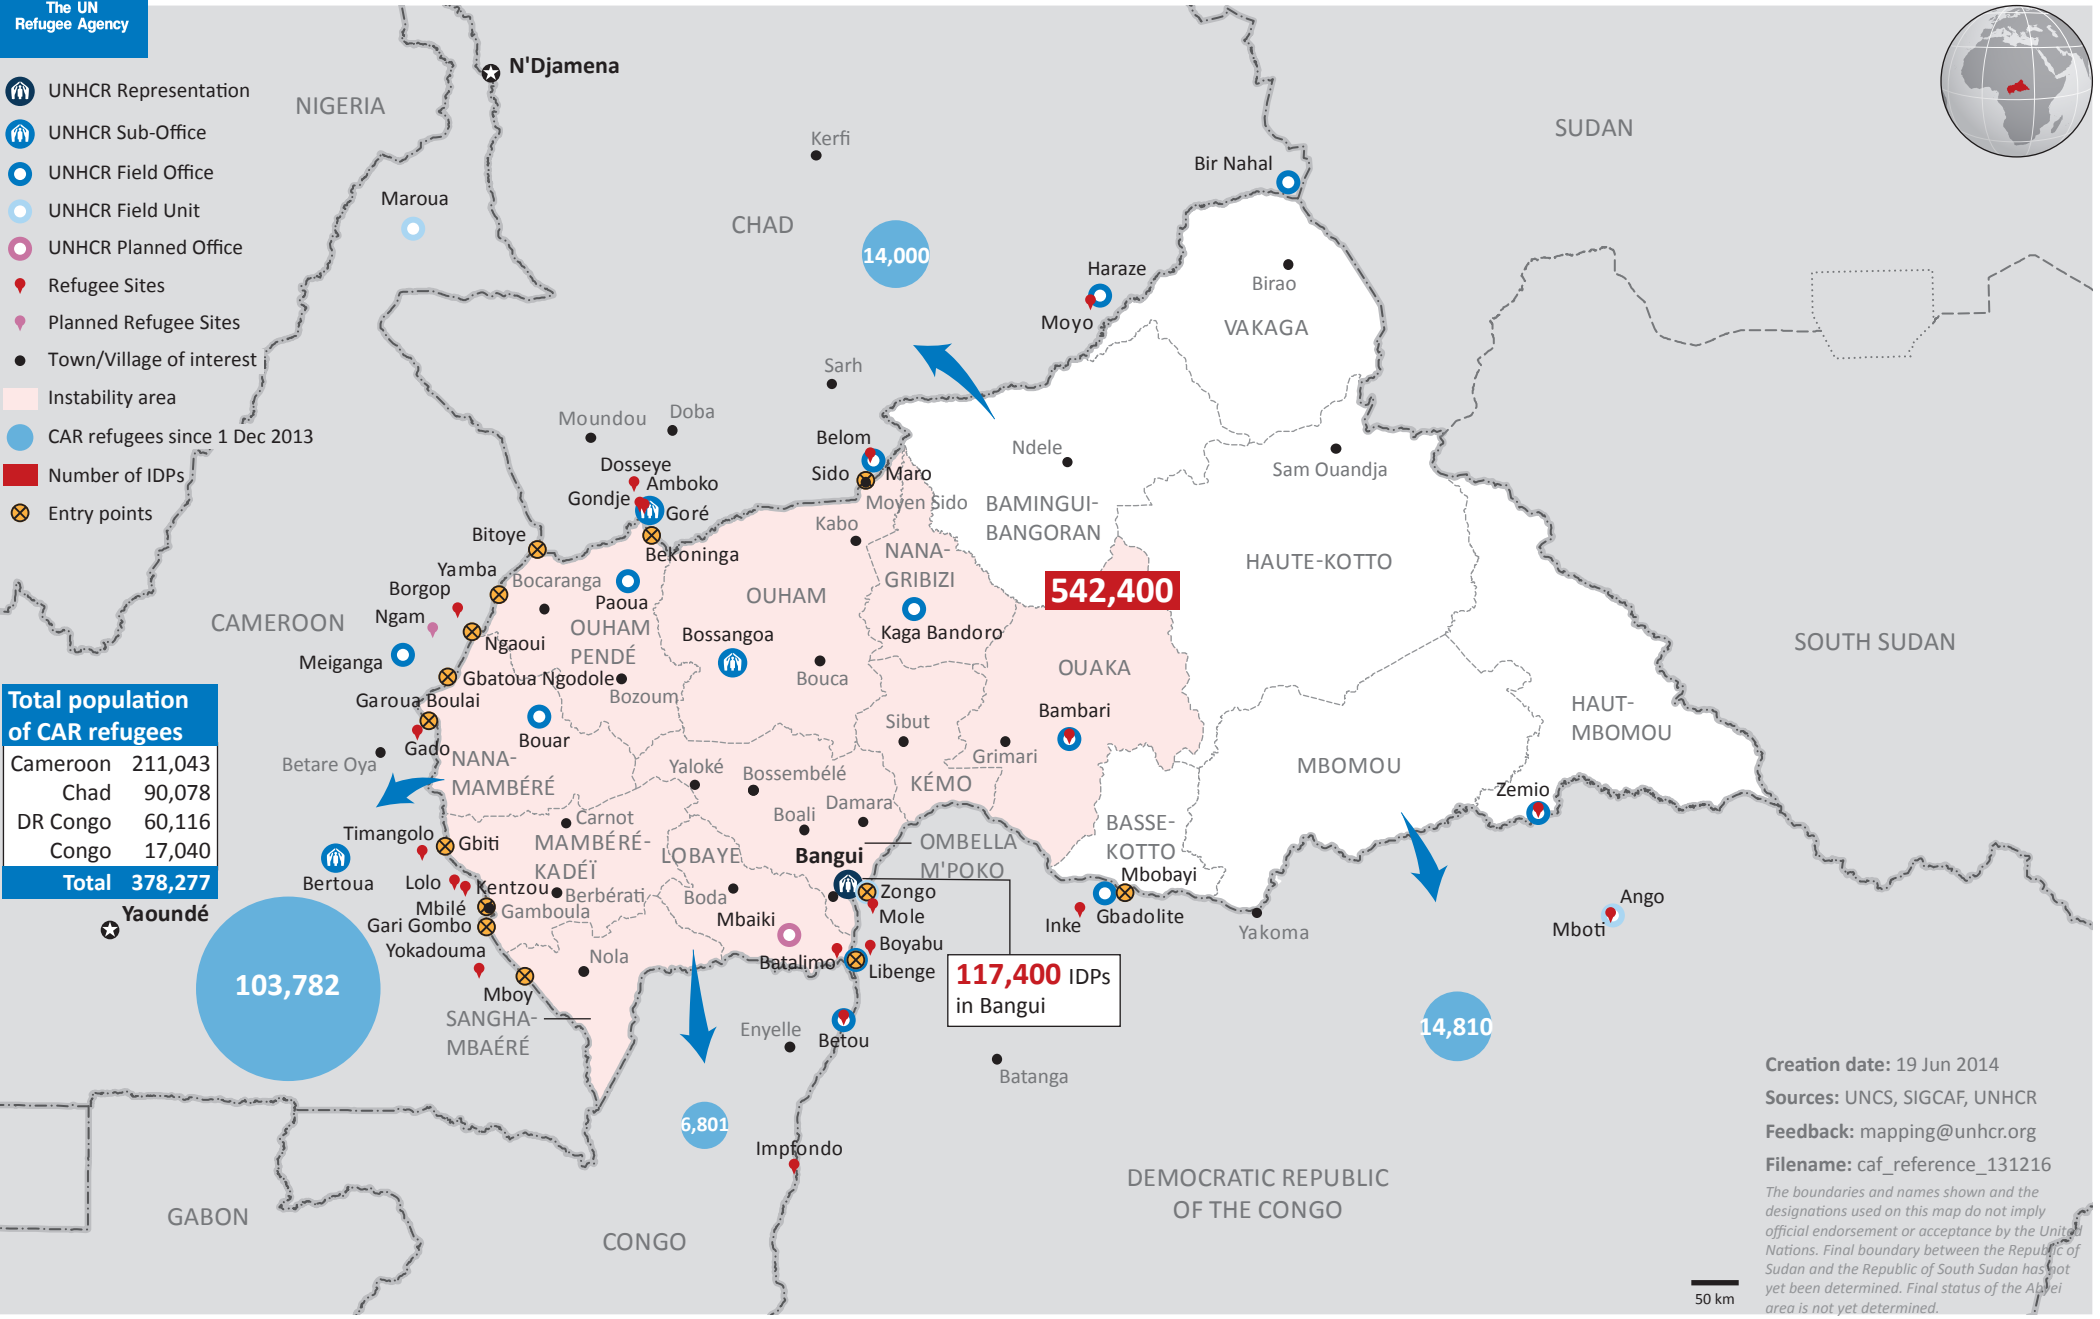

# Central African Republic Emergency Situation

as of 19 June 2014

UNHCR Regional Bureau for Africa

- UNHCR Representation
- UNHCR Sub-Office
- UNHCR Field Office
- UNHCR Field Unit
- UNHCR Planned Office
- Refugee Sites
- Planned Refugee Sites
- Town/Village of interest
- Instability area
- CAR refugees since 1 Dec 2013
- Number of IDPs
- Entry points

Total population of CAR refugees	
Cameroon	211,043
Chad	90,078
DR Congo	60,116
Congo	17,040
<b>Total</b>	<b>378,277</b>

Creation date: 19 Jun 2014  
 Sources: UNCS, SIGCAF, UNHCR  
 Feedback: [mapping@unhcr.org](mailto:mapping@unhcr.org)  
 Filename: caf\_reference\_131216

The boundaries and names shown and the designations used on this map do not imply official endorsement or acceptance by the United Nations. Final boundary between the Republic of Sudan and the Republic of South Sudan has not yet been determined. Final status of the Abyei area is not yet determined.