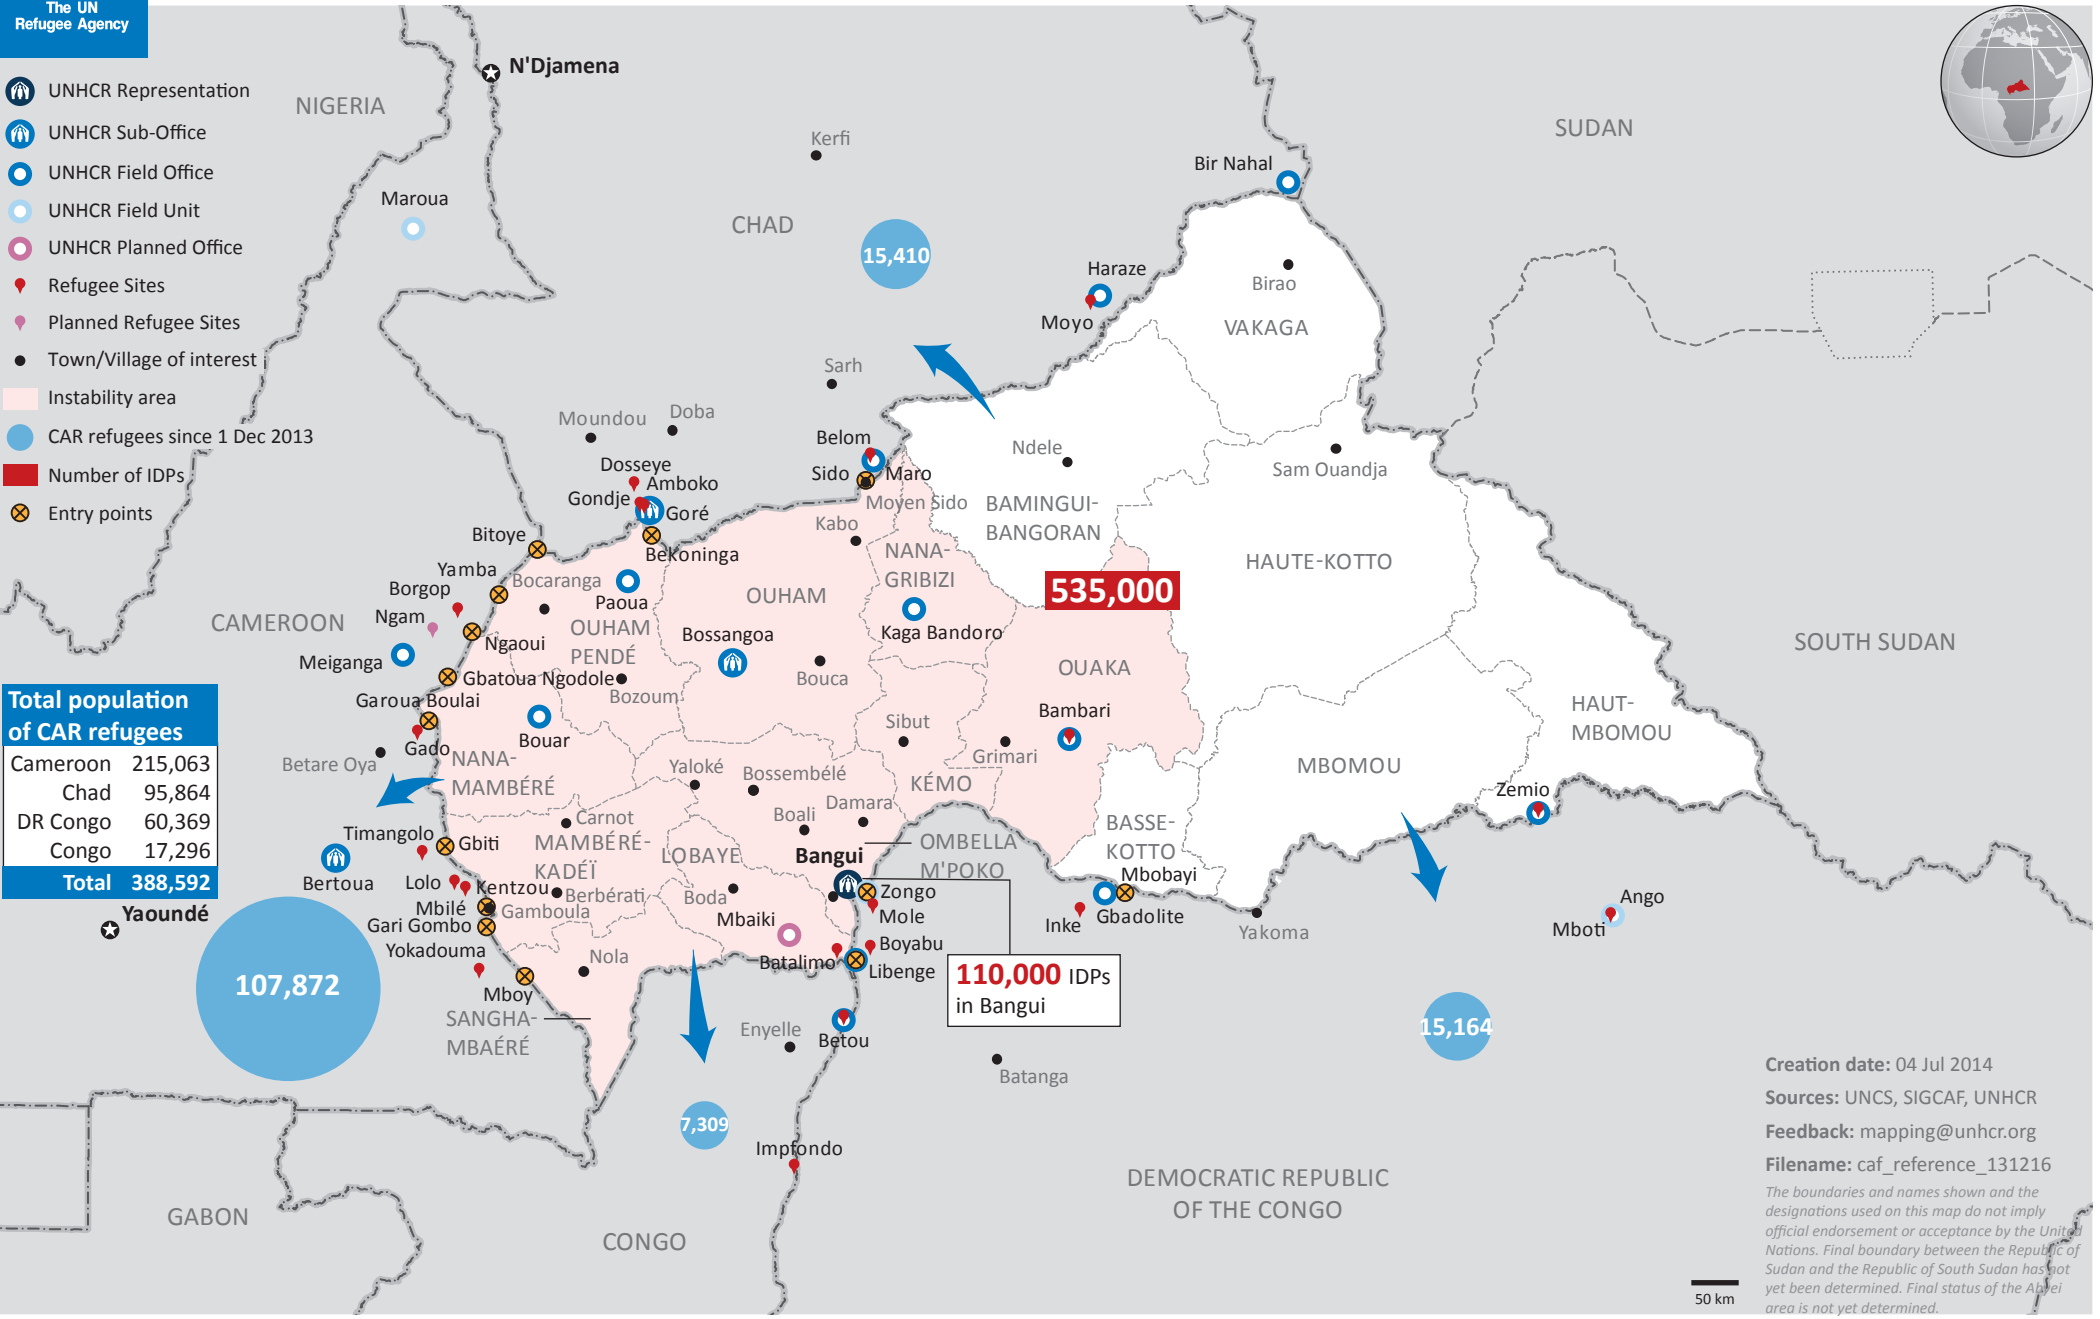

# Central African Republic Emergency Situation

as of 4 July 2014

- UNHCR Representation
- UNHCR Sub-Office
- UNHCR Field Office
- UNHCR Field Unit
- UNHCR Planned Office
- Refugee Sites
- Planned Refugee Sites
- Town/Village of interest
- Instability area
- CAR refugees since 1 Dec 2013
- Number of IDPs
- Entry points

**Total population of CAR refugees**

Cameroon	215,063
Chad	95,864
DR Congo	60,369
Congo	17,296
<b>Total</b>	<b>388,592</b>

Creation date: 04 Jul 2014  
 Sources: UNCS, SIGCAF, UNHCR  
 Feedback: [mapping@unhcr.org](mailto:mapping@unhcr.org)  
 Filename: caf\_reference\_131216  
 The boundaries and names shown and the designations used on this map do not imply official endorsement or acceptance by the United Nations. Final boundary between the Republic of Sudan and the Republic of South Sudan has not yet been determined. Final status of the Abyei area is not yet determined.