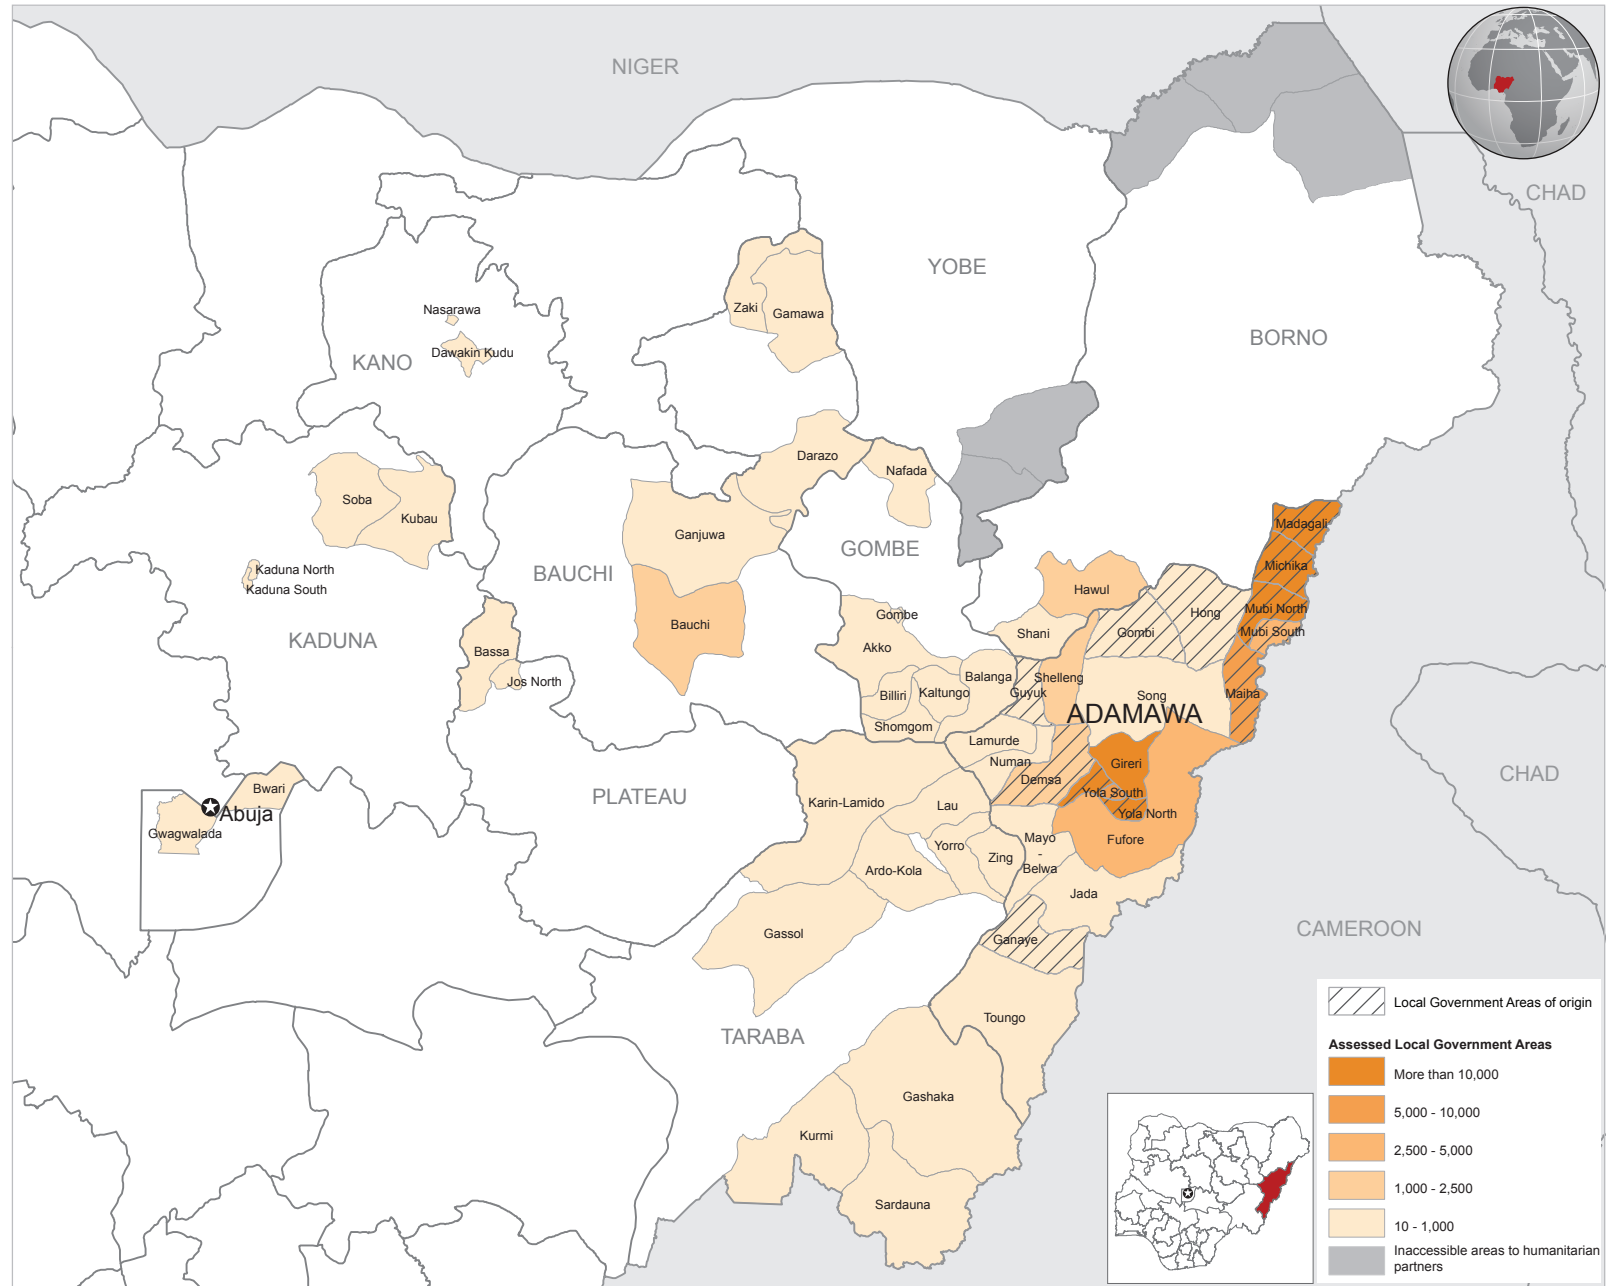

# Nigeria: Current locations of internally displaced persons from Adamawa state (as of 30 April 2016)

**108,000**

Estimated number of people displaced from Adamawa state

(Source DTM Round IX)

Estimated number of internally displaced persons per Local Government Areas of origin

Estimated number of internally displaced persons per state of displacement

The boundaries and names shown and the designations used on this map do not imply official endorsement or acceptance by the United Nations. Developed only for the humanitarian activities purposes.