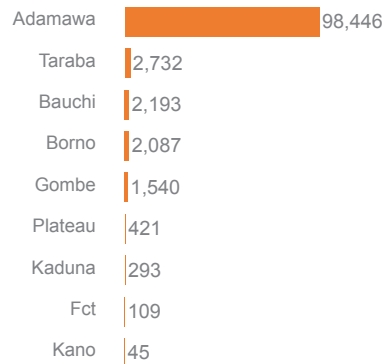

# Nigeria: Current locations of internally displaced persons from Adamawa state (as of 30 April 2016)

**108,000**

Estimated number of people displaced from Adamawa state

(Source DTM Round IX)

Estimated number of internally displaced persons per Local Government Areas of origin

Estimated number of internally displaced persons per state of displacement

The boundaries and names shown and the designations used on this map do not imply official endorsement or acceptance by the United Nations. Developed only for the humanitarian activities purposes.