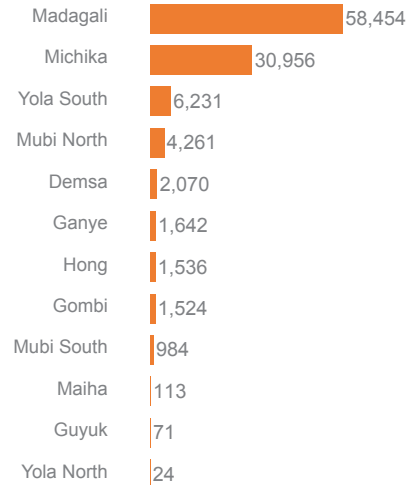

# Nigeria: Current locations of internally displaced persons from Adamawa state (as of 30 April 2016)

**108,000**

Estimated number of people displaced from Adamawa state

(Source DTM Round IX)

Estimated number of internally displaced persons per Local Government Areas of origin

Estimated number of internally displaced persons per state of displacement

The boundaries and names shown and the designations used on this map do not imply official endorsement or acceptance by the United Nations. Developed only for the humanitarian activities purposes.