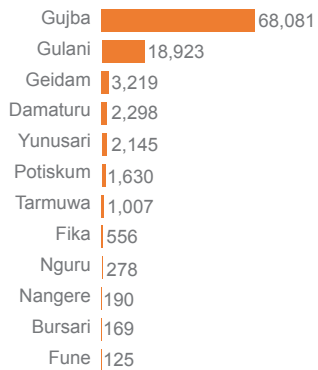

# Nigeria: Current locations of internally displaced persons from Yobe state (as of 30 April 2016)

**99,000**

Estimated number of people displaced from Yobe state.

(Source DTM Round IX)

Estimated number of internally displaced persons per Local Government Areas of origin

Estimated number of internally displaced persons from Borno per state of displacement