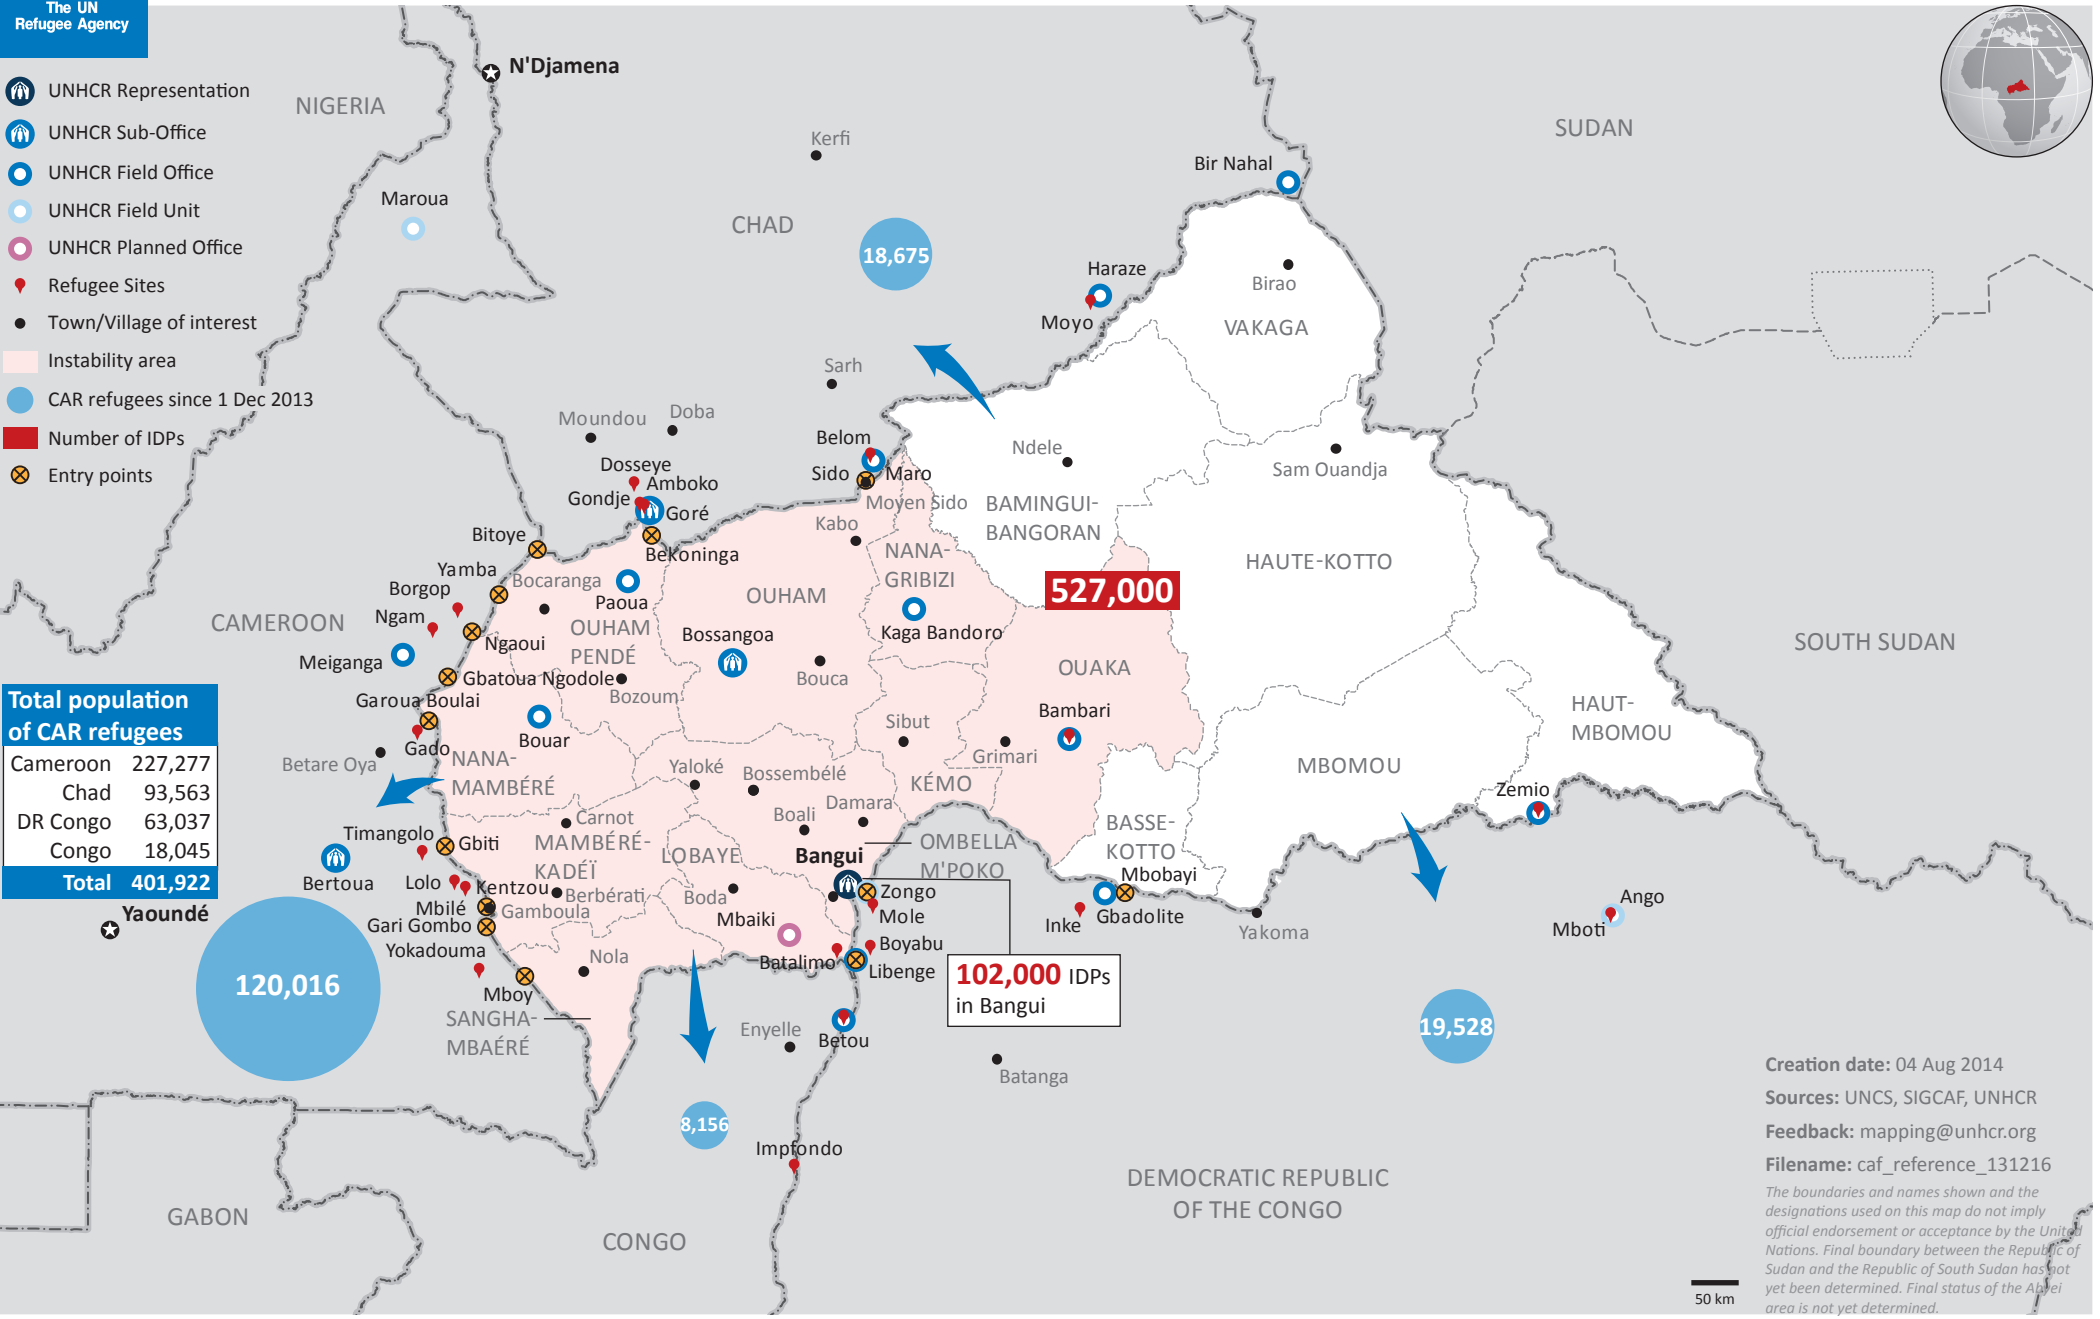

Central African Republic Emergency Situation

as of 4 August 2014

- UNHCR Representation
- UNHCR Sub-Office
- UNHCR Field Office
- UNHCR Field Unit
- UNHCR Planned Office
- Refugee Sites
- Town/Village of interest
- Instability area
- CAR refugees since 1 Dec 2013
- Number of IDPs
- Entry points

Total population of CAR refugees	
Cameroon	227,277
Chad	93,563
DR Congo	63,037
Congo	18,045
Total	401,922

Creation date: 04 Aug 2014
 Sources: UNCS, SIGCAF, UNHCR
 Feedback: mapping@unhcr.org
 Filename: caf_reference_131216
 The boundaries and names shown and the designations used on this map do not imply official endorsement or acceptance by the United Nations. Final boundary between the Republic of Sudan and the Republic of South Sudan has not yet been determined. Final status of the Abyei area is not yet determined.