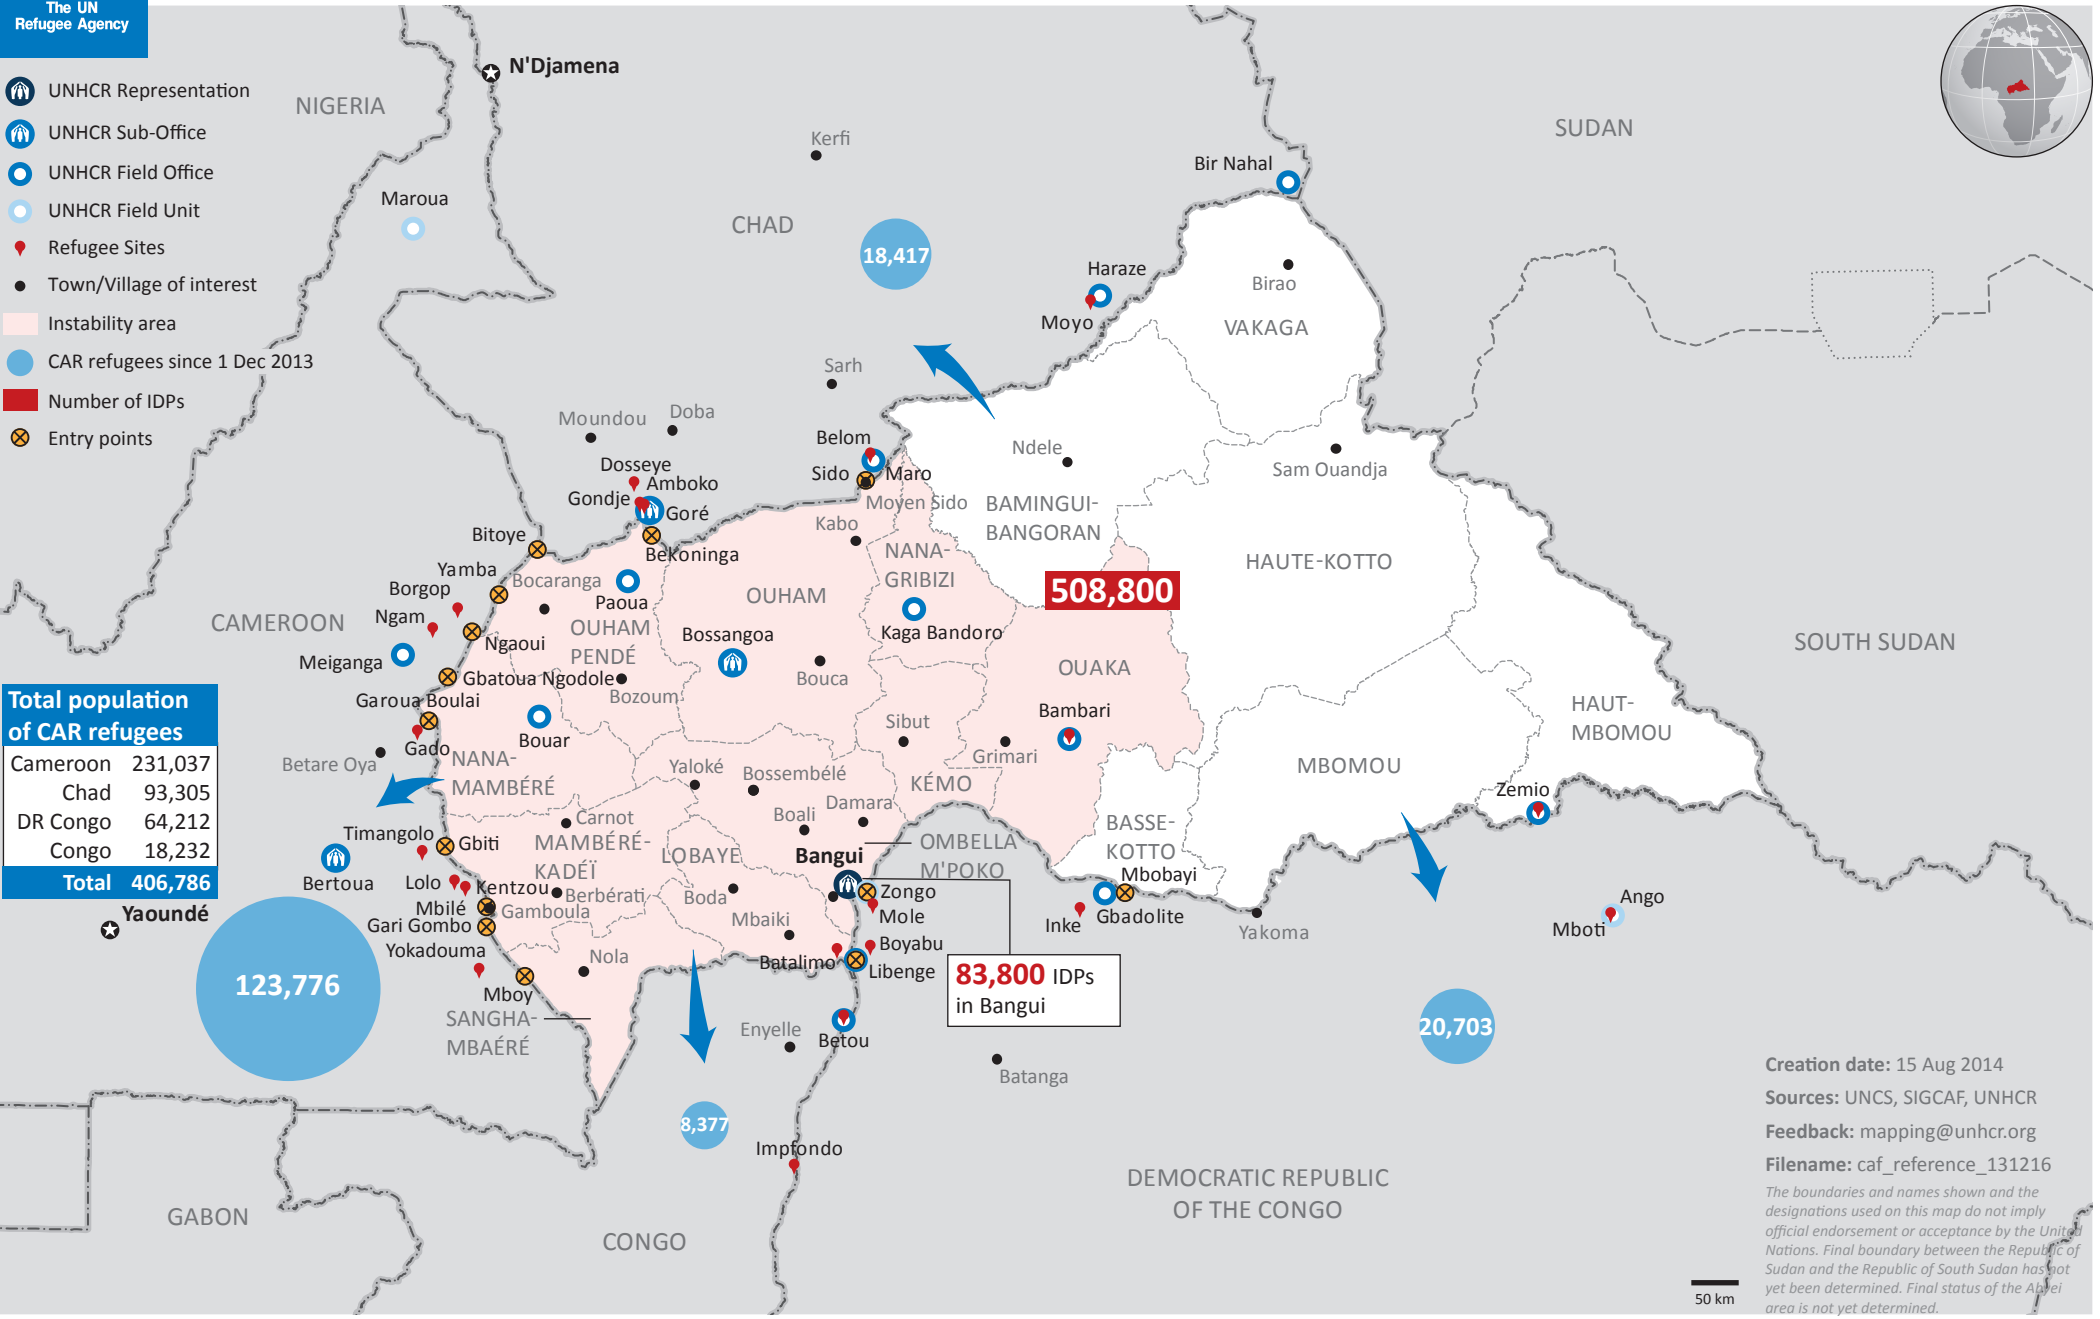

# Central African Republic Emergency Situation

as of 15 August 2014

- UNHCR Representation
- UNHCR Sub-Office
- UNHCR Field Office
- UNHCR Field Unit
- Refugee Sites
- Town/Village of interest
- Instability area
- CAR refugees since 1 Dec 2013
- Number of IDPs
- Entry points

**Total population of CAR refugees**

Cameroon	231,037
Chad	93,305
DR Congo	64,212
Congo	18,232
<b>Total</b>	<b>406,786</b>

Creation date: 15 Aug 2014  
 Sources: UNCS, SIGCAF, UNHCR  
 Feedback: [mapping@unhcr.org](mailto:mapping@unhcr.org)  
 Filename: caf\_reference\_131216  
 The boundaries and names shown and the designations used on this map do not imply official endorsement or acceptance by the United Nations. Final boundary between the Republic of Sudan and the Republic of South Sudan has not yet been determined. Final status of the Abyei area is not yet determined.