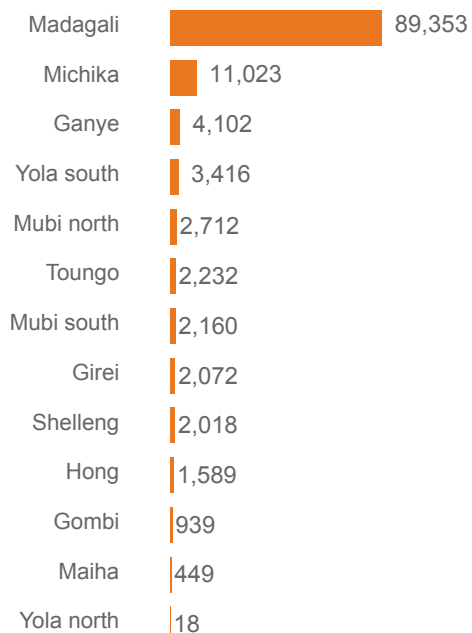

**122,000**

Estimated number of people displaced within and out of Adamawa state (Source DTM Round X)

### Areas of origin

Of the IDPs in/from Adamawa State the majority come from two local government areas: Madagali and Michika

### Current location

Of the IDPs from Adamawa State, the majority of the IDPs have stayed within the State.