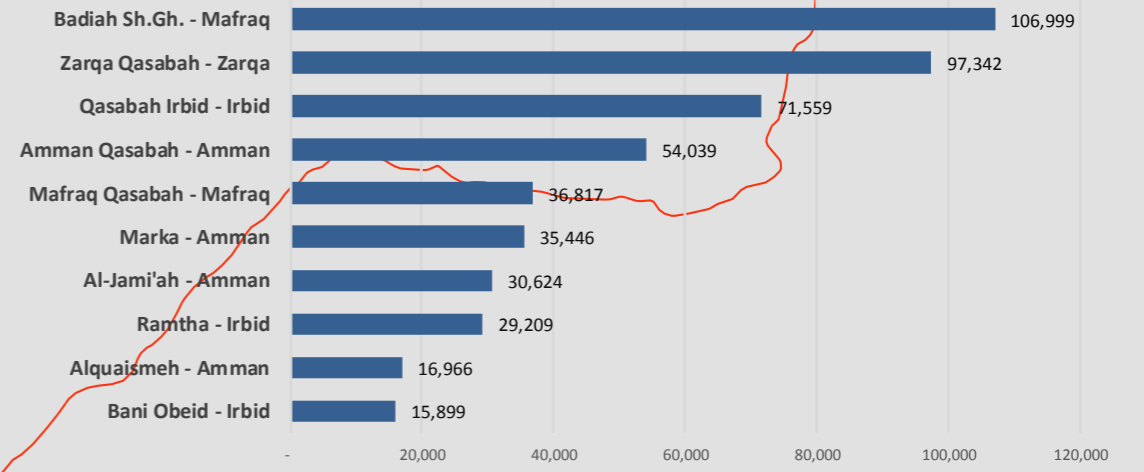

Syrian Refugees by District (Top 10)

The boundaries and names shown and the designations used on this map do not imply official endorsement or acceptance by the United Nations.