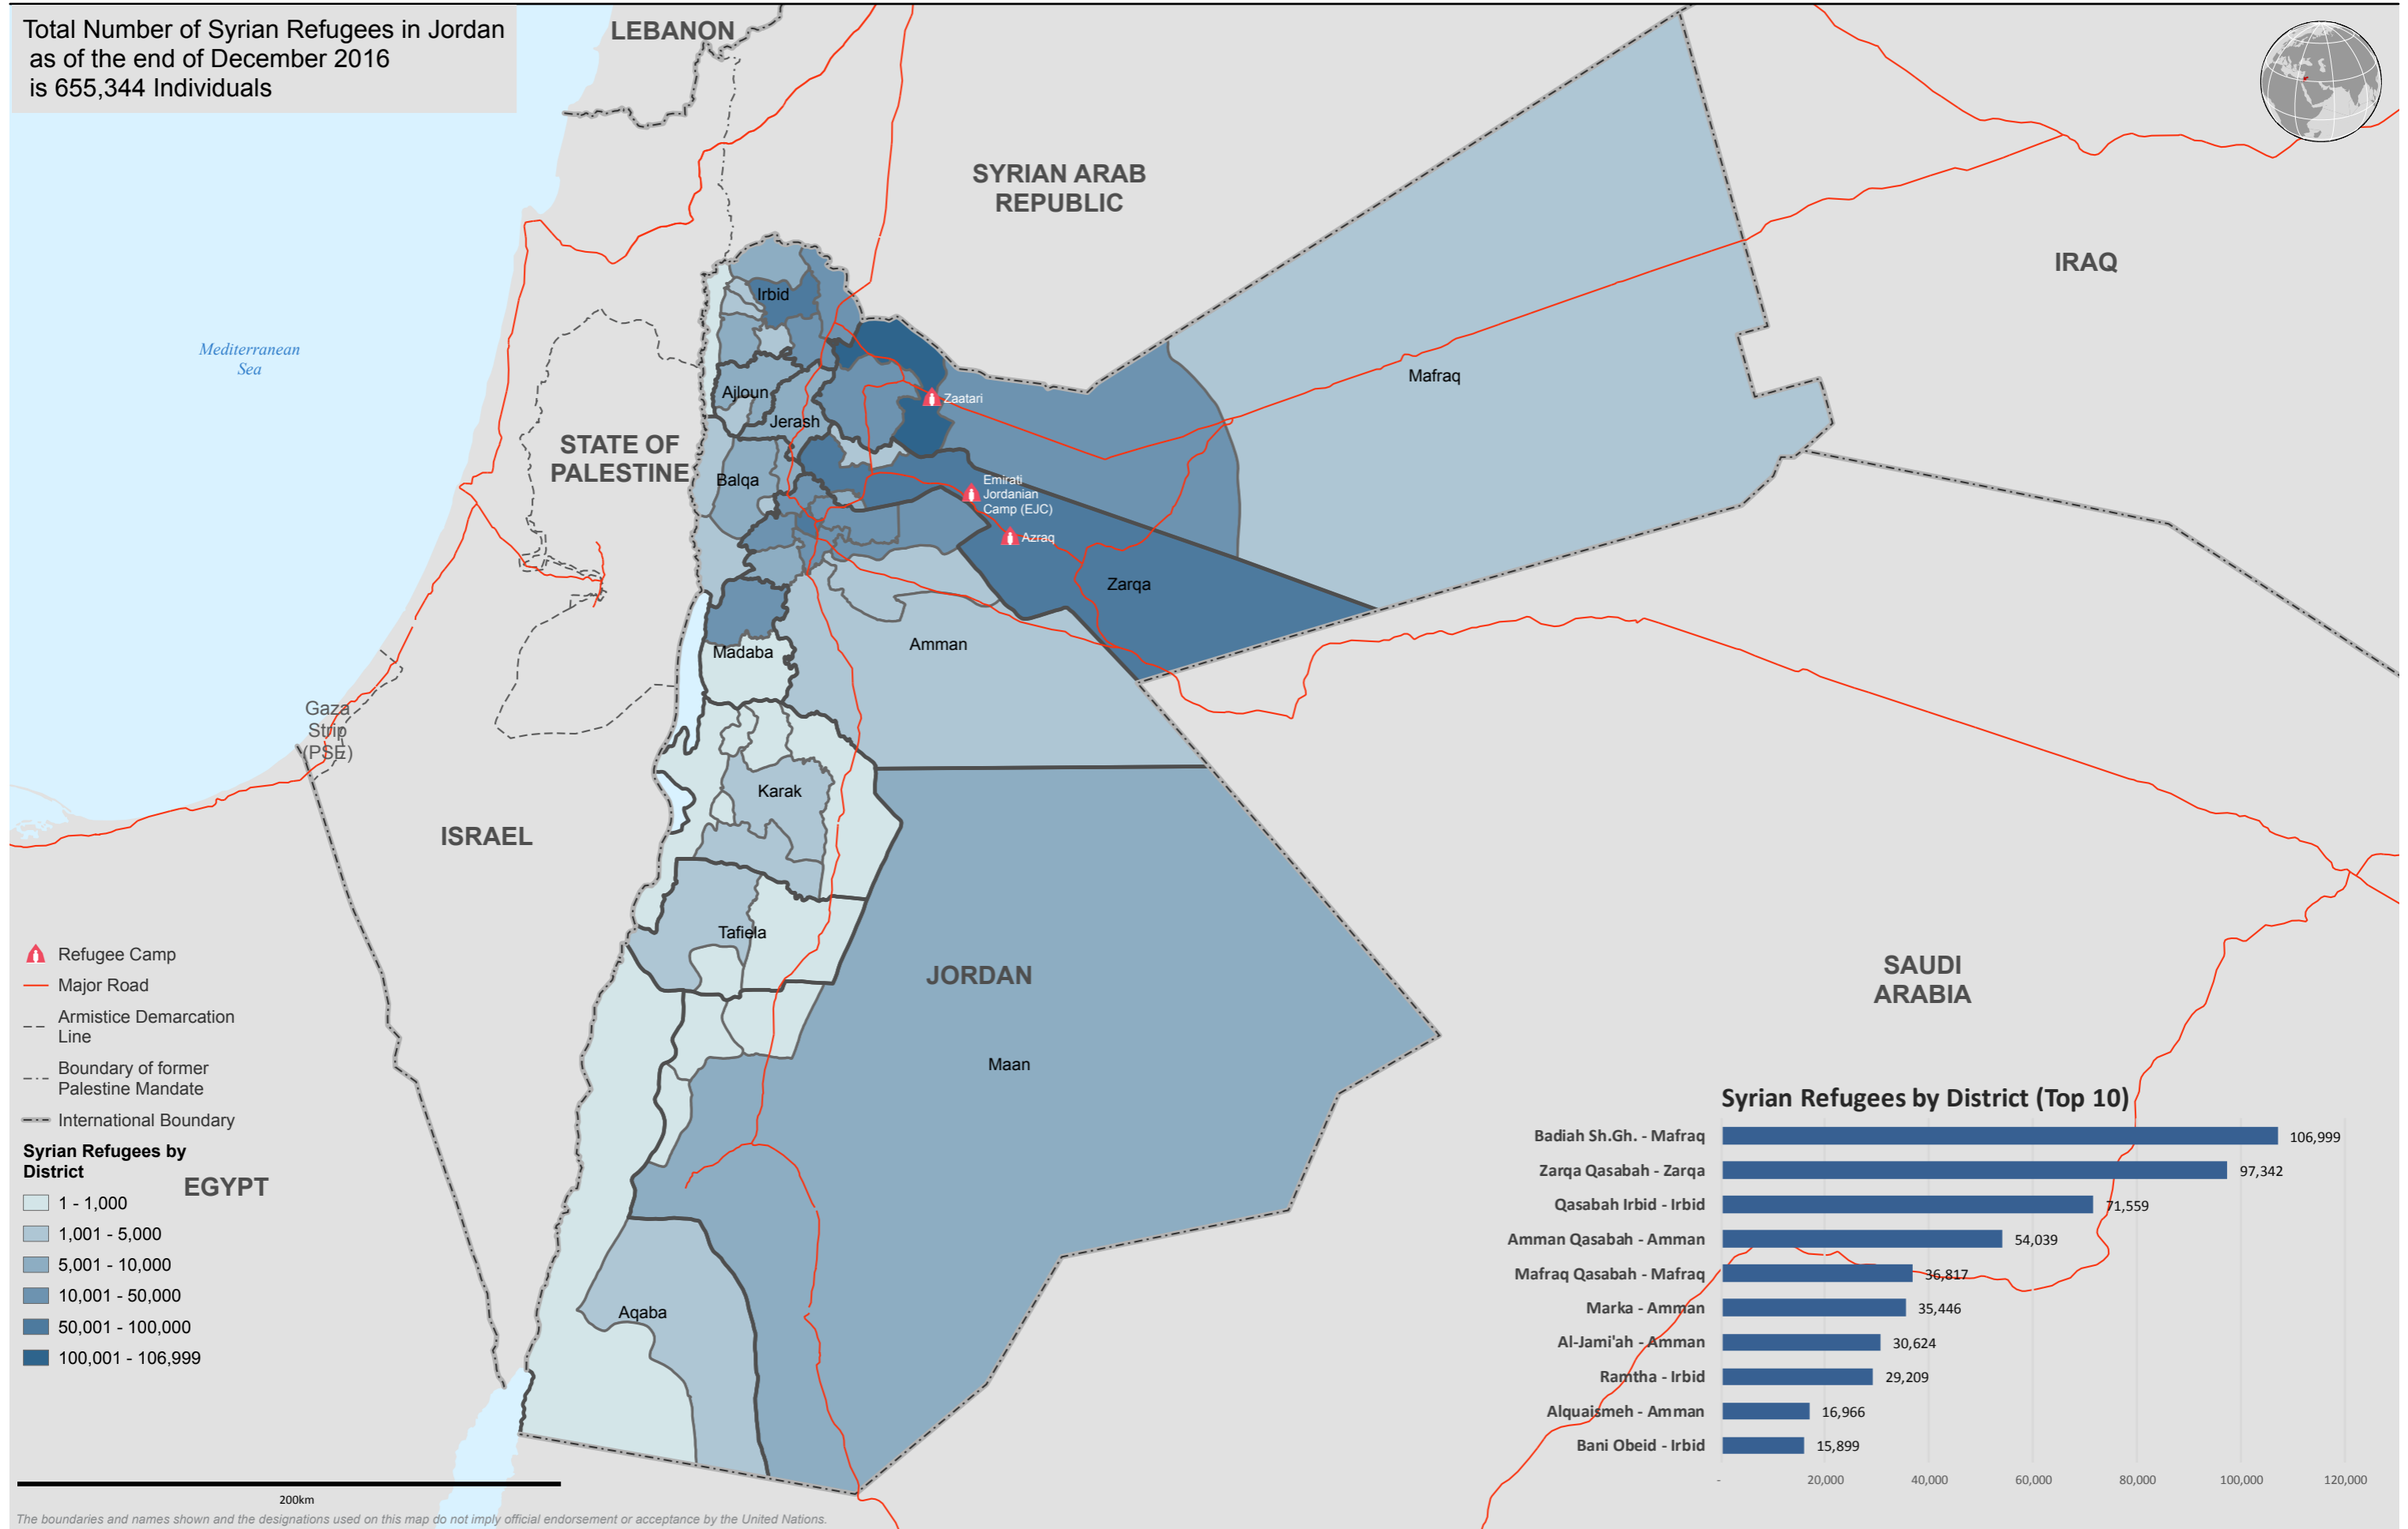

# Syrian Refugees in Jordan - District Level

Syrian Refugees in Jordan (Total Population) as of 31 December 2016

Total Number of Syrian Refugees in Jordan as of the end of December 2016 is 655,344 Individuals

- Refugee Camp
- Major Road
- Armistice Demarcation Line
- Boundary of former Palestine Mandate
- International Boundary

- Syrian Refugees by District**
- 1 - 1,000
  - 1,001 - 5,000
  - 5,001 - 10,000
  - 10,001 - 50,000
  - 50,001 - 100,000
  - 100,001 - 106,999

**Syrian Refugees by District (Top 10)**

The boundaries and names shown and the designations used on this map do not imply official endorsement or acceptance by the United Nations.