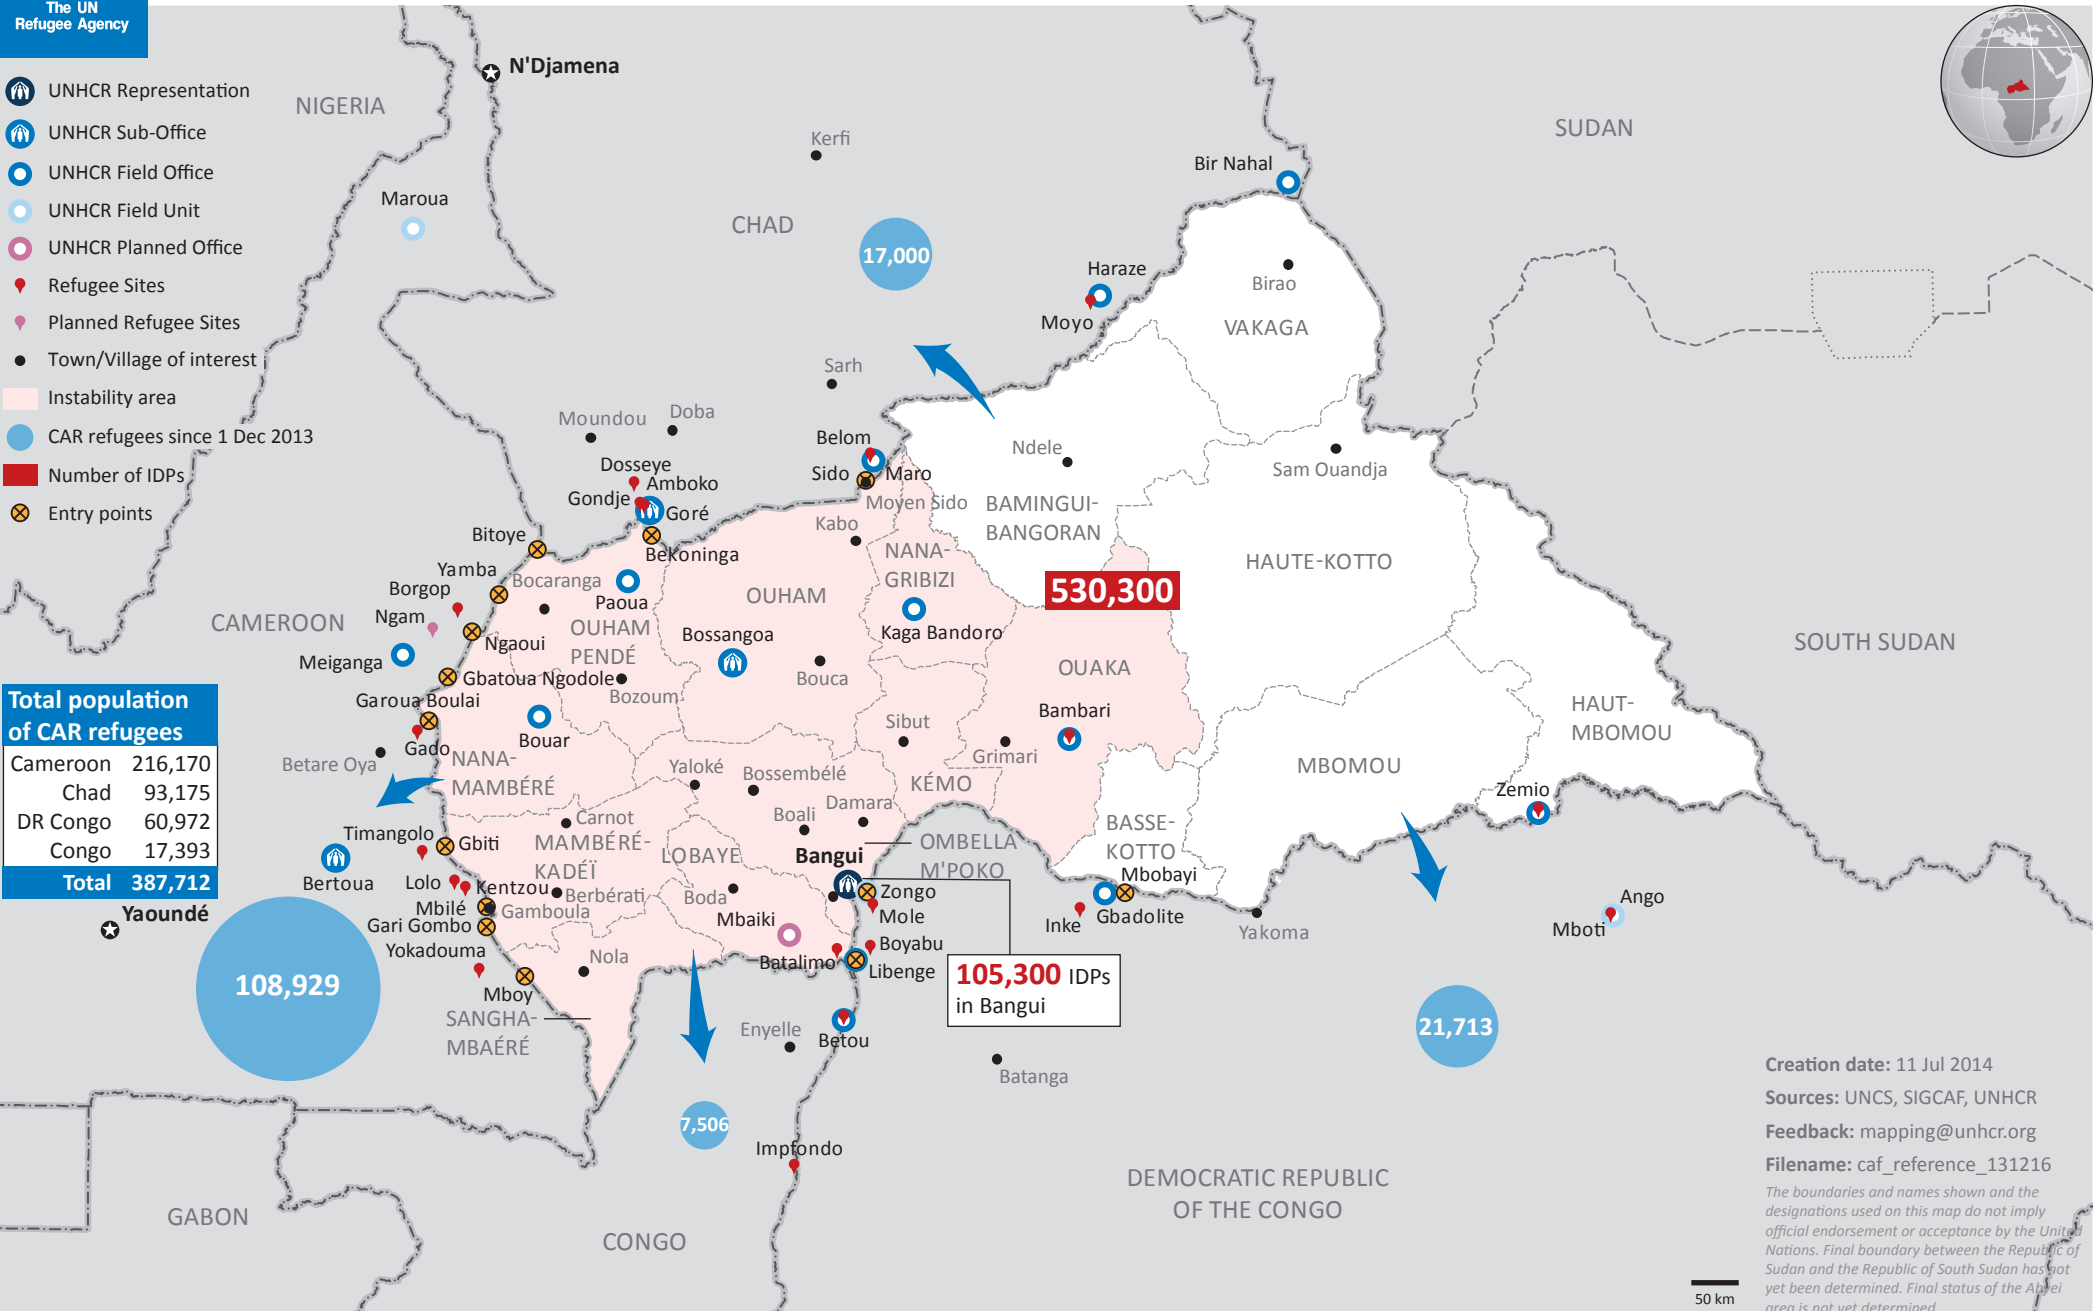

# Central African Republic Emergency Situation

as of 11 July 2014

UNHCR Regional Bureau for Africa

- UNHCR Representation
- UNHCR Sub-Office
- UNHCR Field Office
- UNHCR Field Unit
- UNHCR Planned Office
- Refugee Sites
- Planned Refugee Sites
- Town/Village of interest
- Instability area
- CAR refugees since 1 Dec 2013
- Number of IDPs
- Entry points

Total population of CAR refugees	
Cameroon	216,170
Chad	93,175
DR Congo	60,972
Congo	17,393
<b>Total</b>	<b>387,712</b>

Creation date: 11 Jul 2014  
 Sources: UNCS, SIGCAF, UNHCR  
 Feedback: [mapping@unhcr.org](mailto:mapping@unhcr.org)  
 Filename: caf\_reference\_131216  
 The boundaries and names shown and the designations used on this map do not imply official endorsement or acceptance by the United Nations. Final boundary between the Republic of Sudan and the Republic of South Sudan has not yet been determined. Final status of the Abyei area is not yet determined.