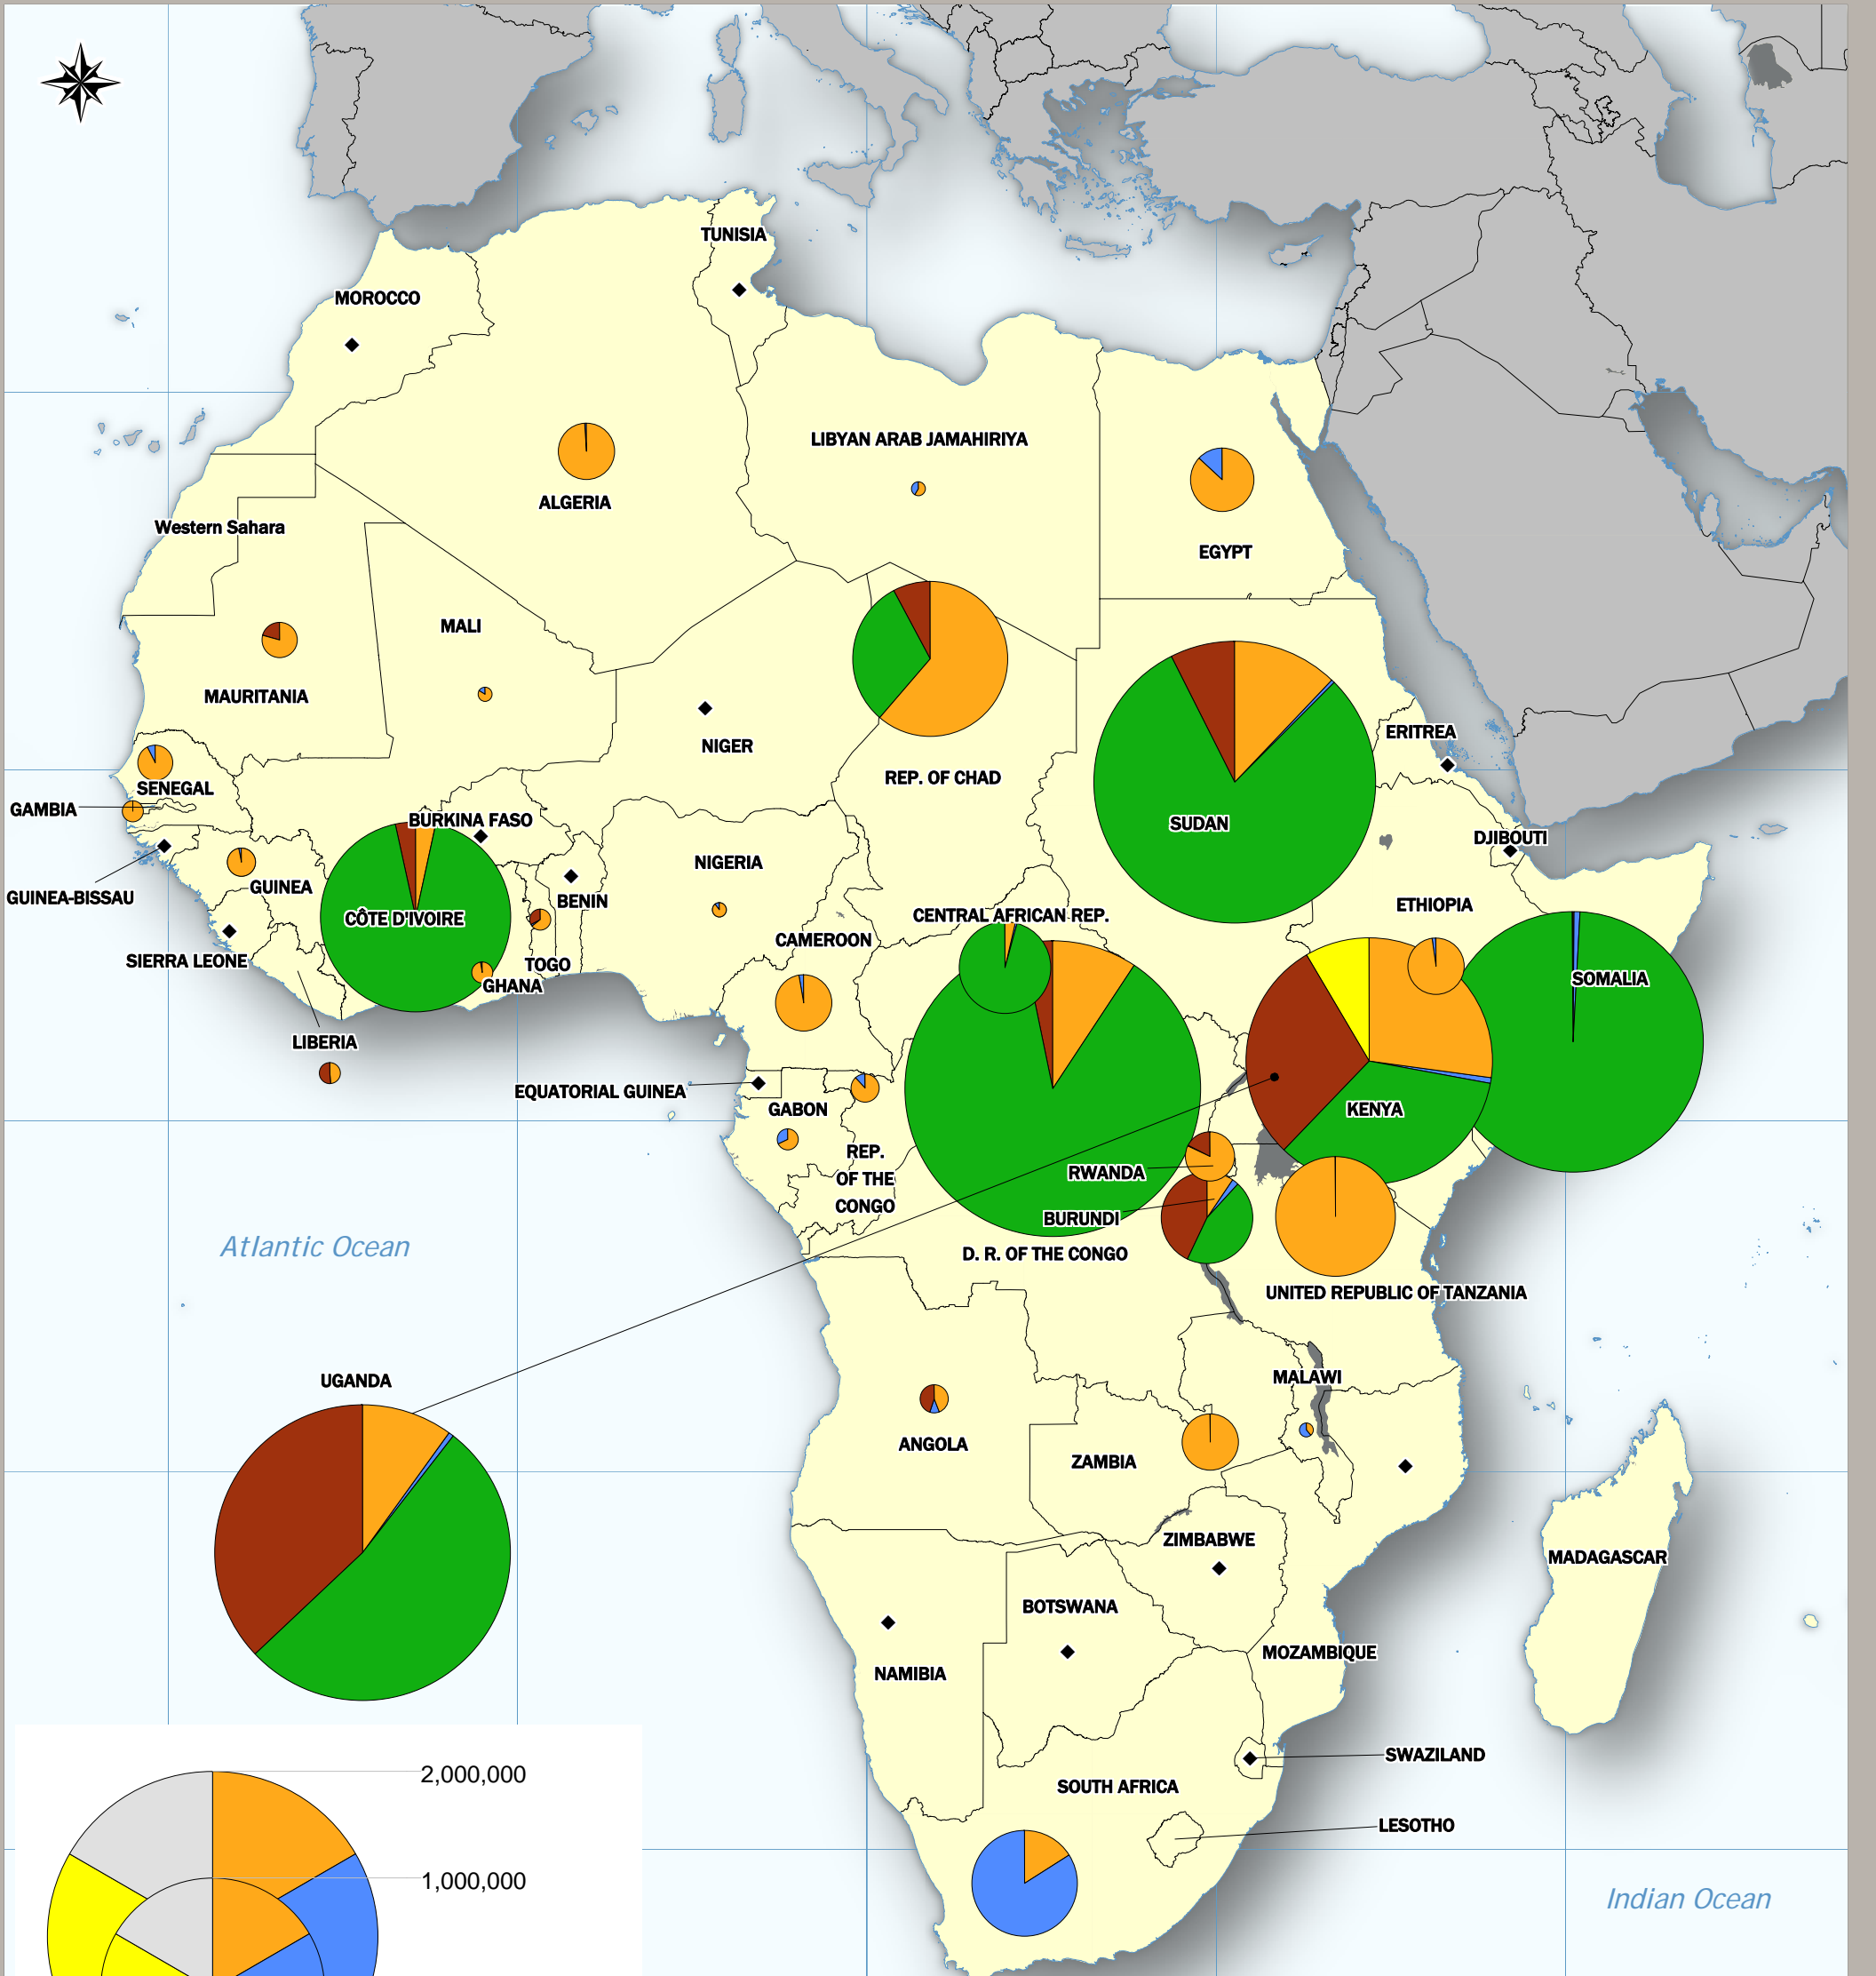

Africa: Total population of concern to UNHCR by country of asylum and category, end-2008

FIGSS
Field Information and
Coordination Support Section
Division of Operational Services

Sources:
UNHCR, Global Insight digital mapping
© 1998 Europa Technologies Ltd.

The boundaries and names shown
and the designations used on this
map do not imply official endorsement
or acceptance by the United Nations.

◆ Total population below 10,000
* Including people in refugee-like situations
** Including people in IDP-like situations