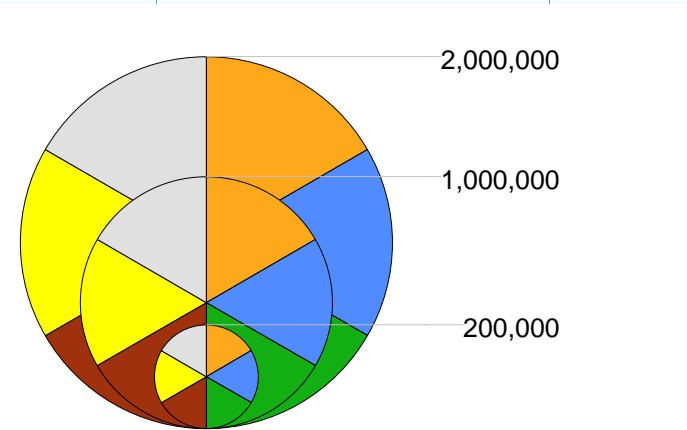

Africa: Total population of concern to UNHCR by country of asylum and category, end-2008

FIGSS
Field Information and
Coordination Support Section
Division of Operational Services

Sources:
UNHCR, Global Insight digital mapping
© 1998 Europa Technologies Ltd.

The boundaries and names shown
and the designations used on this
map do not imply official endorsement
or acceptance by the United Nations.

◆ Total population below 10,000
* Including people in refugee-like situations
** Including people in IDP-like situations