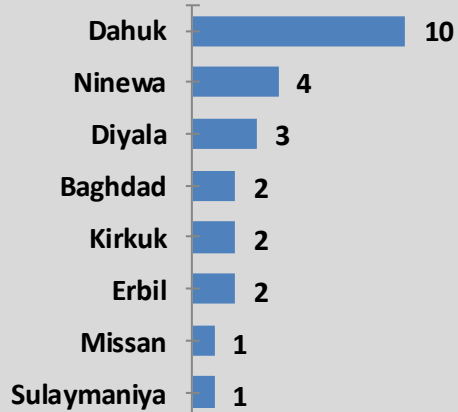

IRAQ - CCCM Camp Status Map

As of 11 January 2015

CCCM CLUSTER
SUPPORTING DISPLACED COMMUNITIES
www.cccmcluster.org

Open IDP camps

IDP camps under construction

Key figures

- 2.08 million total estimated IDPs
- 187,410 individuals in camps in Iraq
- 160,187 individuals in camps in KR-I*
- 25 IDP planned camps open
- 12 IDP camps under construction
- 390,633 planned capacity in camps

* Including planned camps in Ninewa managed by Dahuk administration.