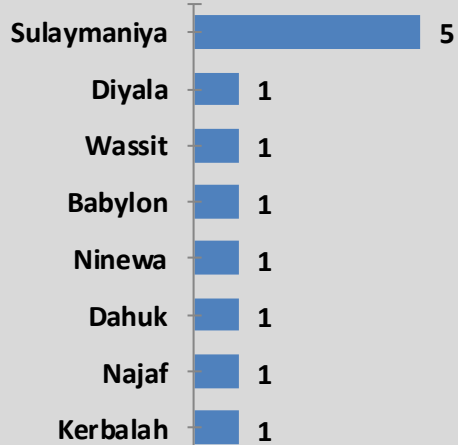

IRAQ - CCCM Camp Status Map

As of 11 January 2015

CCCM CLUSTER
SUPPORTING DISPLACED COMMUNITIES
www.cccmcluster.org

Open IDP camps

IDP camps under construction

Key figures

- 2.08 million total estimated IDPs
- 187,410 individuals in camps in Iraq
- 160,187 individuals in camps in KR-I*
- 25 IDP planned camps open
- 12 IDP camps under construction
- 390,633 planned capacity in camps

* Including planned camps in Ninewa managed by Dahuk administration.