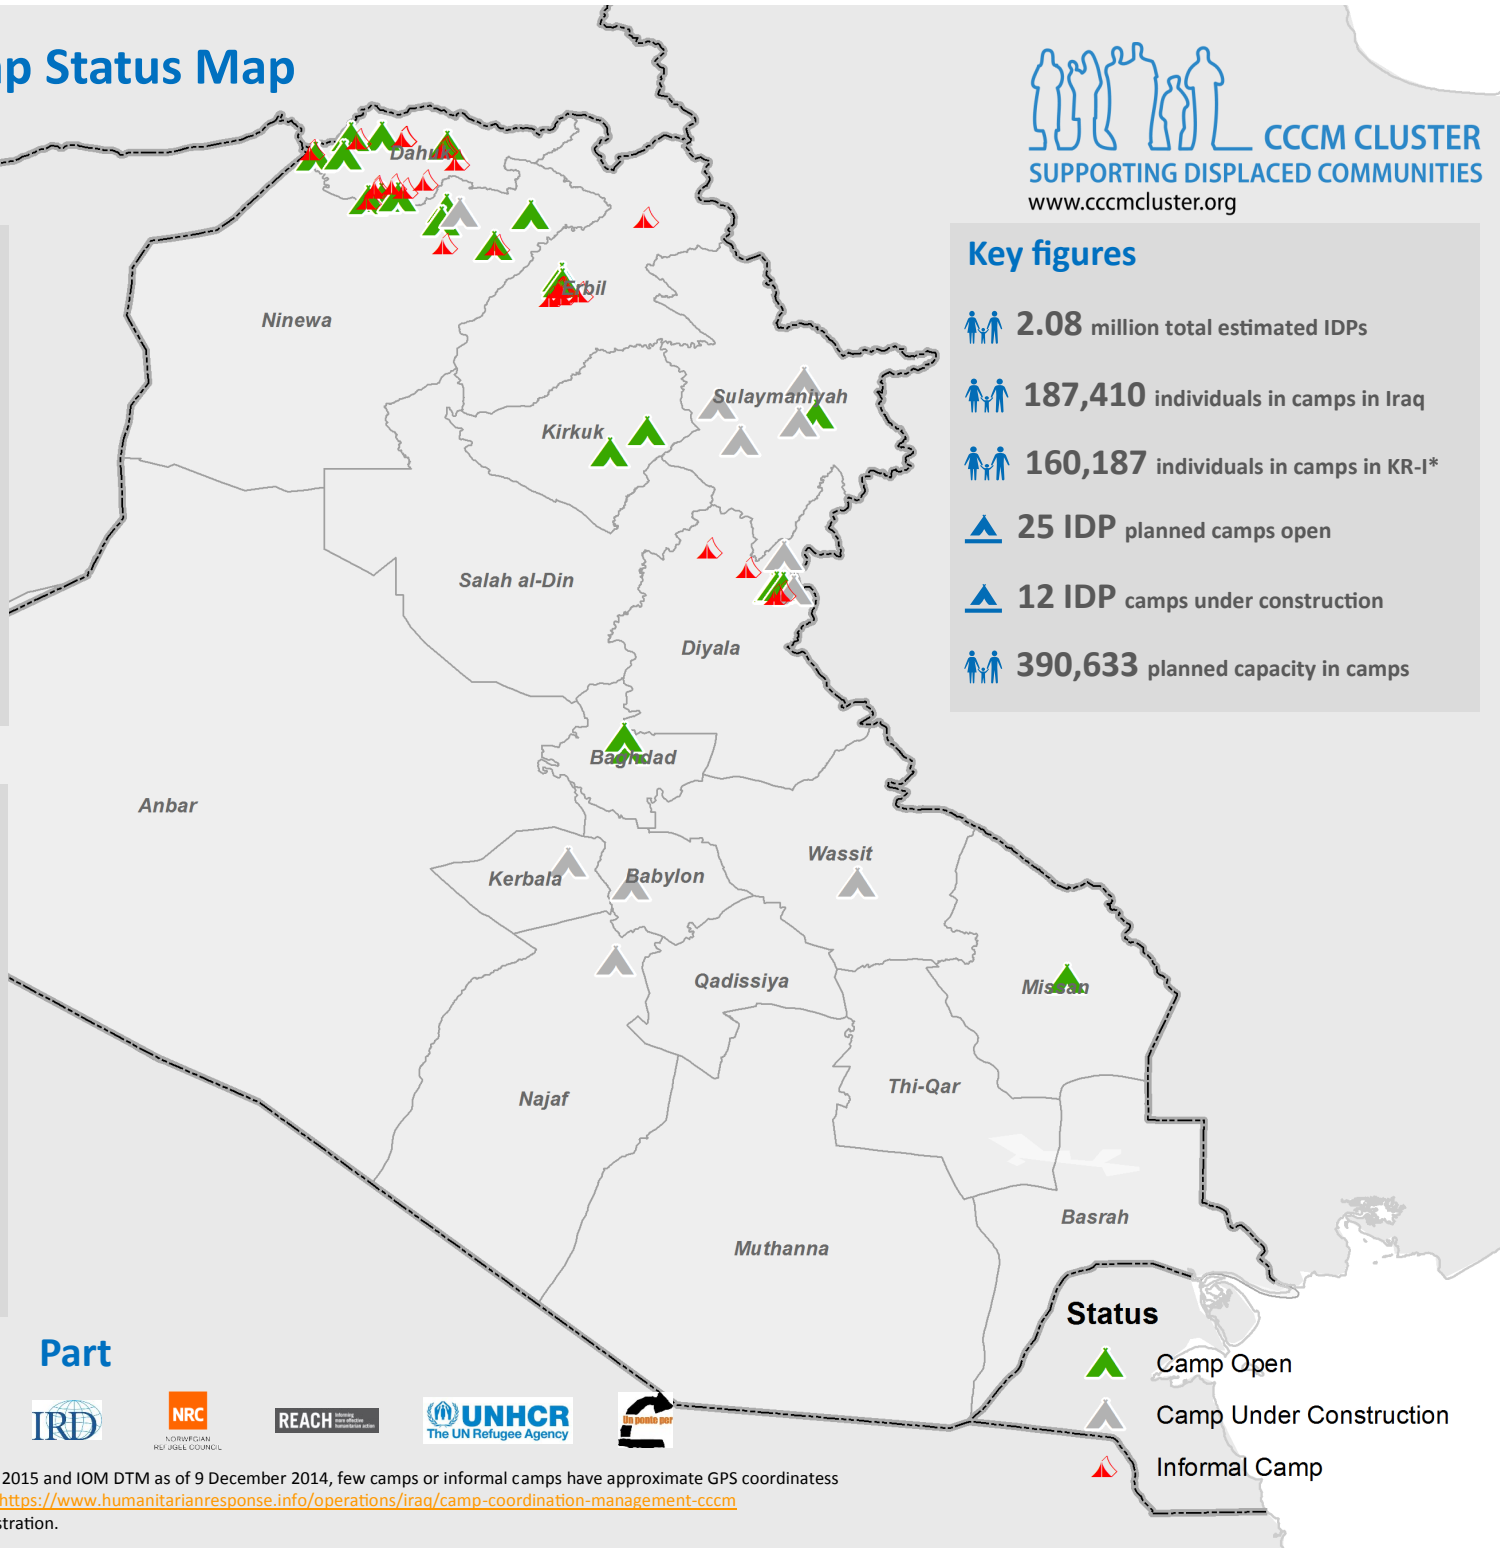

IRAQ - CCCM Camp Status Map

As of 11 January 2015

CCCM CLUSTER
SUPPORTING DISPLACED COMMUNITIES
www.cccmcluster.org

Open IDP camps

IDP camps under construction

Key figures

- 2.08 million total estimated IDPs
- 187,410 individuals in camps in Iraq
- 160,187 individuals in camps in KR-I*
- 25 IDP planned camps open
- 12 IDP camps under construction
- 390,633 planned capacity in camps

Status

- Camp Open
- Camp Under Construction
- Informal Camp

Part

Data sources: CCCM 3W camps reporting matrix as of 11 January 2015 and IOM DTM as of 9 December 2014, few camps or informal camps have approximate GPS coordinates
For info: Andrew barash - Barash@unhcr.org - visit our website: <https://www.humanitarianresponse.info/operations/iraq/camp-coordination-management-ccm>

* Including planned camps in Ninewa managed by Dahuk administration.