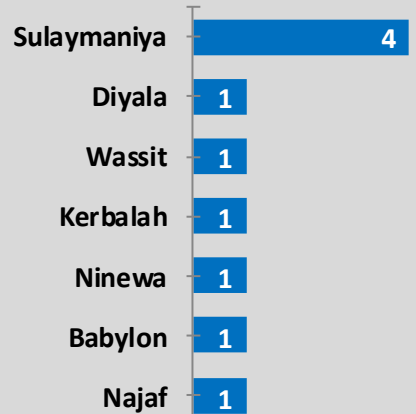

IRAQ - CCCM Camp Status Map

As of 2 February 2015

CCCM CLUSTER
SUPPORTING DISPLACED COMMUNITIES
www.cccmcluster.org

Open IDP camps

IDP camps under construction

Key figures

- 2.17 million total estimated IDPs
- 212,548 individuals in camps in Iraq
- 184,358 individuals in camps in KR-I*
- 25 IDP planned camps open
- 10 IDP camps under construction**
- 384,415 planned capacity in camps

* Including planned camps in Ninewa managed by Dahuk administration. ** After assessment two IDP camps were re-categorized as IDP Collective Centres.