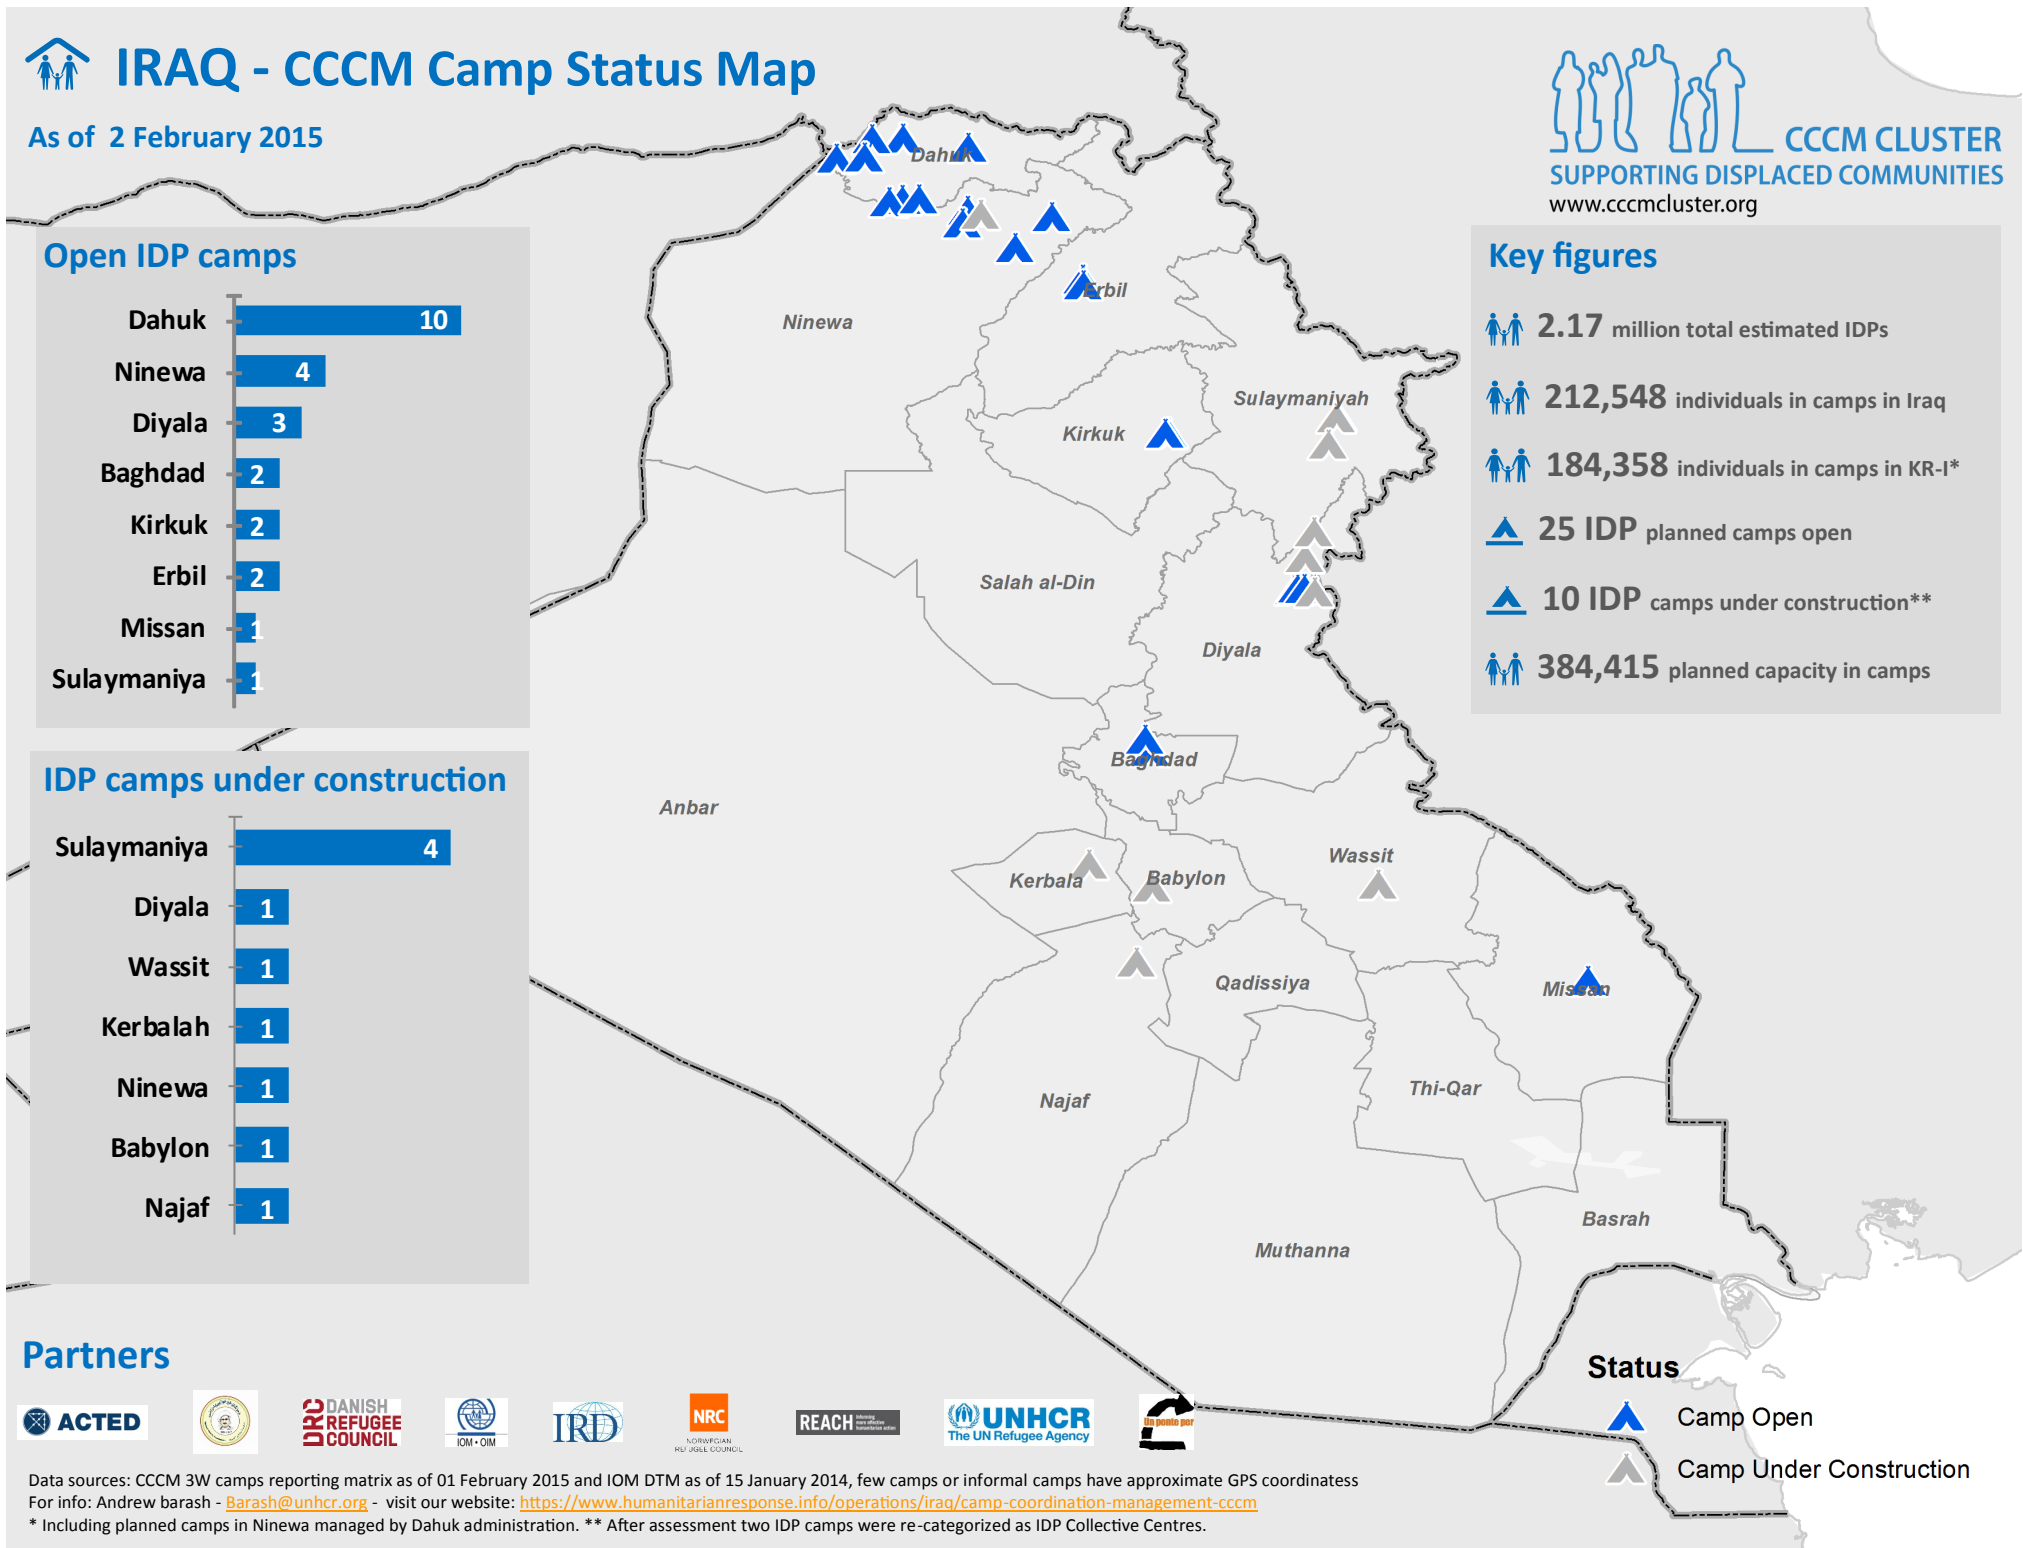

IRAQ - CCCM Camp Status Map

As of 2 February 2015

CCCM CLUSTER
SUPPORTING DISPLACED COMMUNITIES
www.cccmcluster.org

Open IDP camps

IDP camps under construction

Key figures

- 2.17 million total estimated IDPs
- 212,548 individuals in camps in Iraq
- 184,358 individuals in camps in KR-I*
- 25 IDP planned camps open
- 10 IDP camps under construction**
- 384,415 planned capacity in camps

Partners

Status

- Camp Open
- Camp Under Construction

Data sources: CCCM 3W camps reporting matrix as of 01 February 2015 and IOM DTM as of 15 January 2014, few camps or informal camps have approximate GPS coordinates
 For info: Andrew barash - Barash@unhcr.org - visit our website: <https://www.humanitarianresponse.info/operations/iraq/camp-coordination-management-cccm>

* Including planned camps in Ninewa managed by Dahuk administration. ** After assessment two IDP camps were re-categorized as IDP Collective Centres.