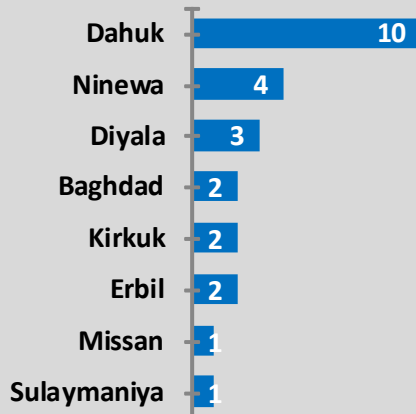

IRAQ - CCCM Camp Status Map

As of 2 February 2015

CCCM CLUSTER
SUPPORTING DISPLACED COMMUNITIES
www.cccmcluster.org

Open IDP camps

IDP camps under construction

Key figures

- 2.17 million total estimated IDPs
- 212,548 individuals in camps in Iraq
- 184,358 individuals in camps in KR-I*
- 25 IDP planned camps open
- 10 IDP camps under construction**
- 384,415 planned capacity in camps

* Including planned camps in Ninewa managed by Dahuk administration. ** After assessment two IDP camps were re-categorized as IDP Collective Centres.