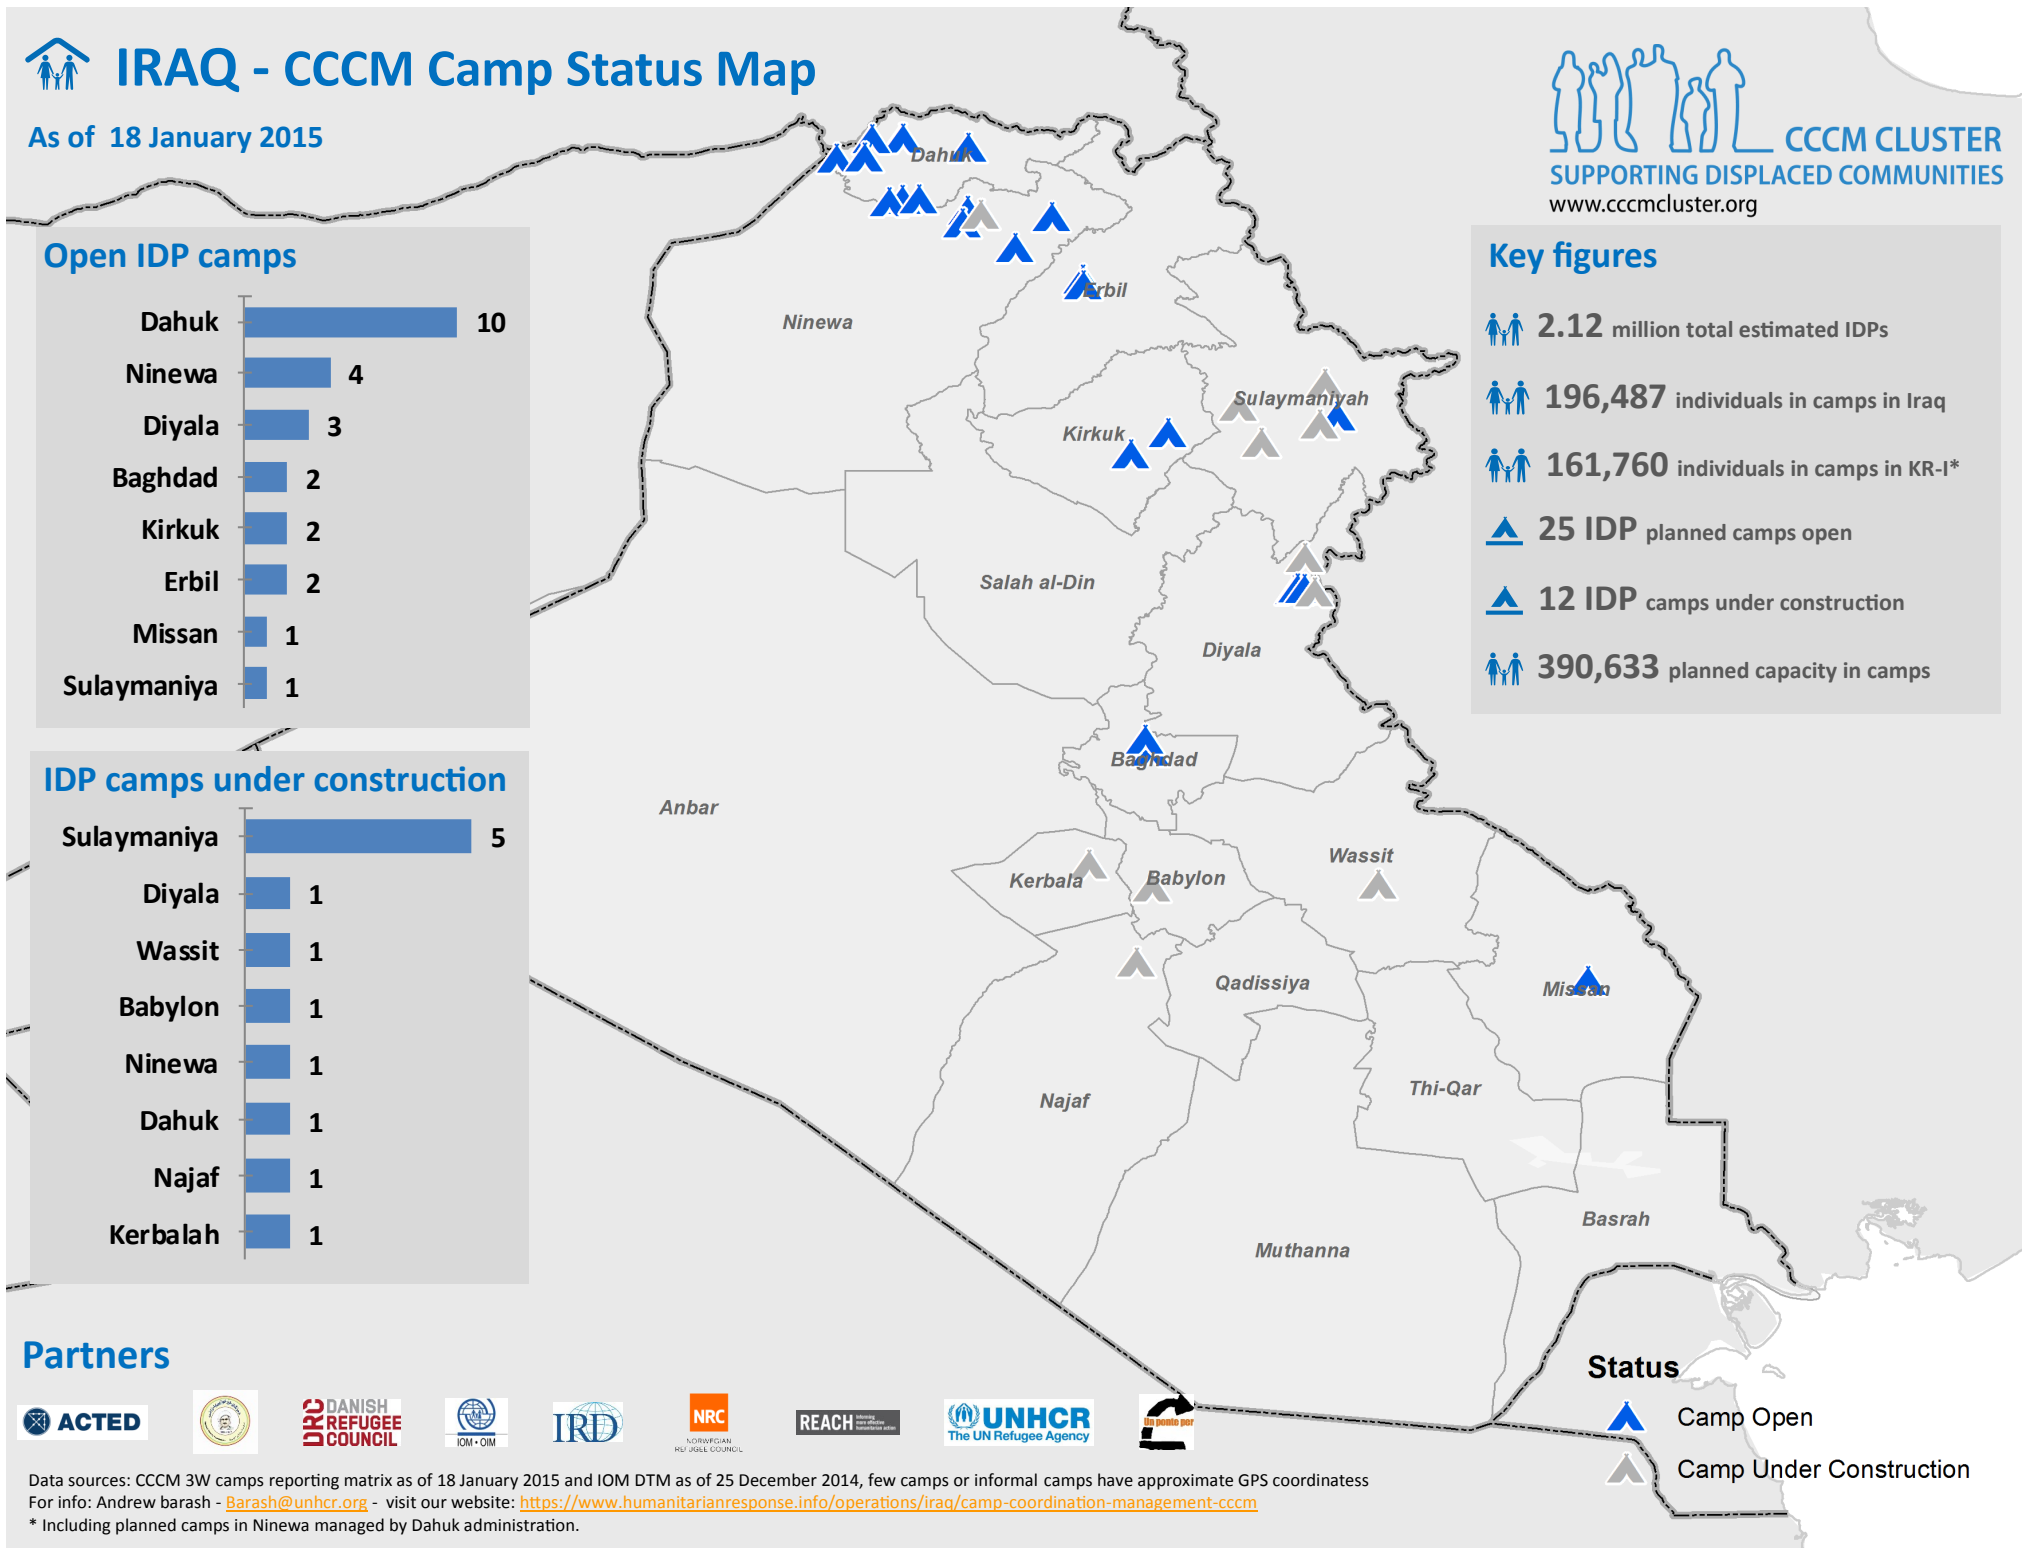

IRAQ - CCCM Camp Status Map

As of 18 January 2015

CCCM CLUSTER
SUPPORTING DISPLACED COMMUNITIES

www.cccmcluster.org

Open IDP camps

IDP camps under construction

Key figures

- 2.12 million total estimated IDPs
- 196,487 individuals in camps in Iraq
- 161,760 individuals in camps in KR-I*
- 25 IDP planned camps open
- 12 IDP camps under construction
- 390,633 planned capacity in camps

Partners

Status

- Camp Open
- Camp Under Construction

Data sources: CCCM 3W camps reporting matrix as of 18 January 2015 and IOM DTM as of 25 December 2014, few camps or informal camps have approximate GPS coordinates
 For info: Andrew barash - Barash@unhcr.org - visit our website: <https://www.humanitarianresponse.info/operations/iraq/camp-coordination-management-ccm>

* Including planned camps in Ninewa managed by Dahuk administration.