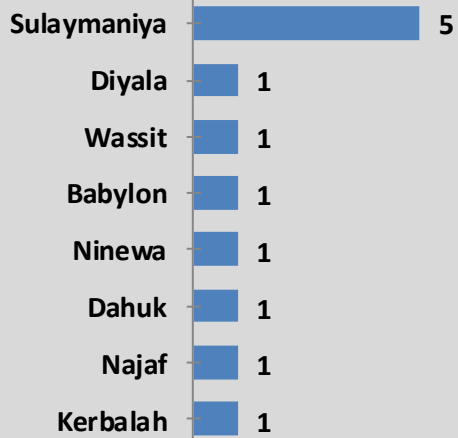

IRAQ - CCCM Camp Status Map

As of 18 January 2015

CCCM CLUSTER
SUPPORTING DISPLACED COMMUNITIES

www.cccmcluster.org

Open IDP camps

IDP camps under construction

Key figures

- 2.12 million total estimated IDPs
- 196,487 individuals in camps in Iraq
- 161,760 individuals in camps in KR-I*
- 25 IDP planned camps open
- 12 IDP camps under construction
- 390,633 planned capacity in camps

* Including planned camps in Ninewa managed by Dahuk administration.