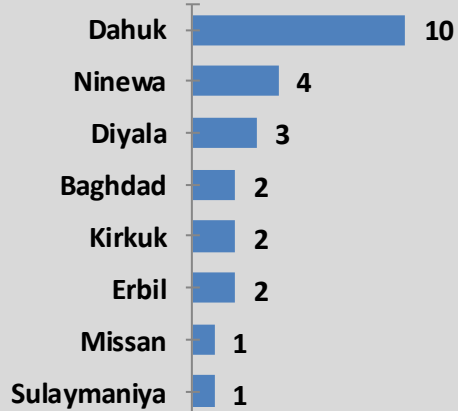

IRAQ - CCCM Camp Status Map

As of 18 January 2015

CCCM CLUSTER
SUPPORTING DISPLACED COMMUNITIES

www.cccmcluster.org

Open IDP camps

IDP camps under construction

Key figures

- 2.12 million total estimated IDPs
- 196,487 individuals in camps in Iraq
- 161,760 individuals in camps in KR-I*
- 25 IDP planned camps open
- 12 IDP camps under construction
- 390,633 planned capacity in camps

* Including planned camps in Ninewa managed by Dahuk administration.