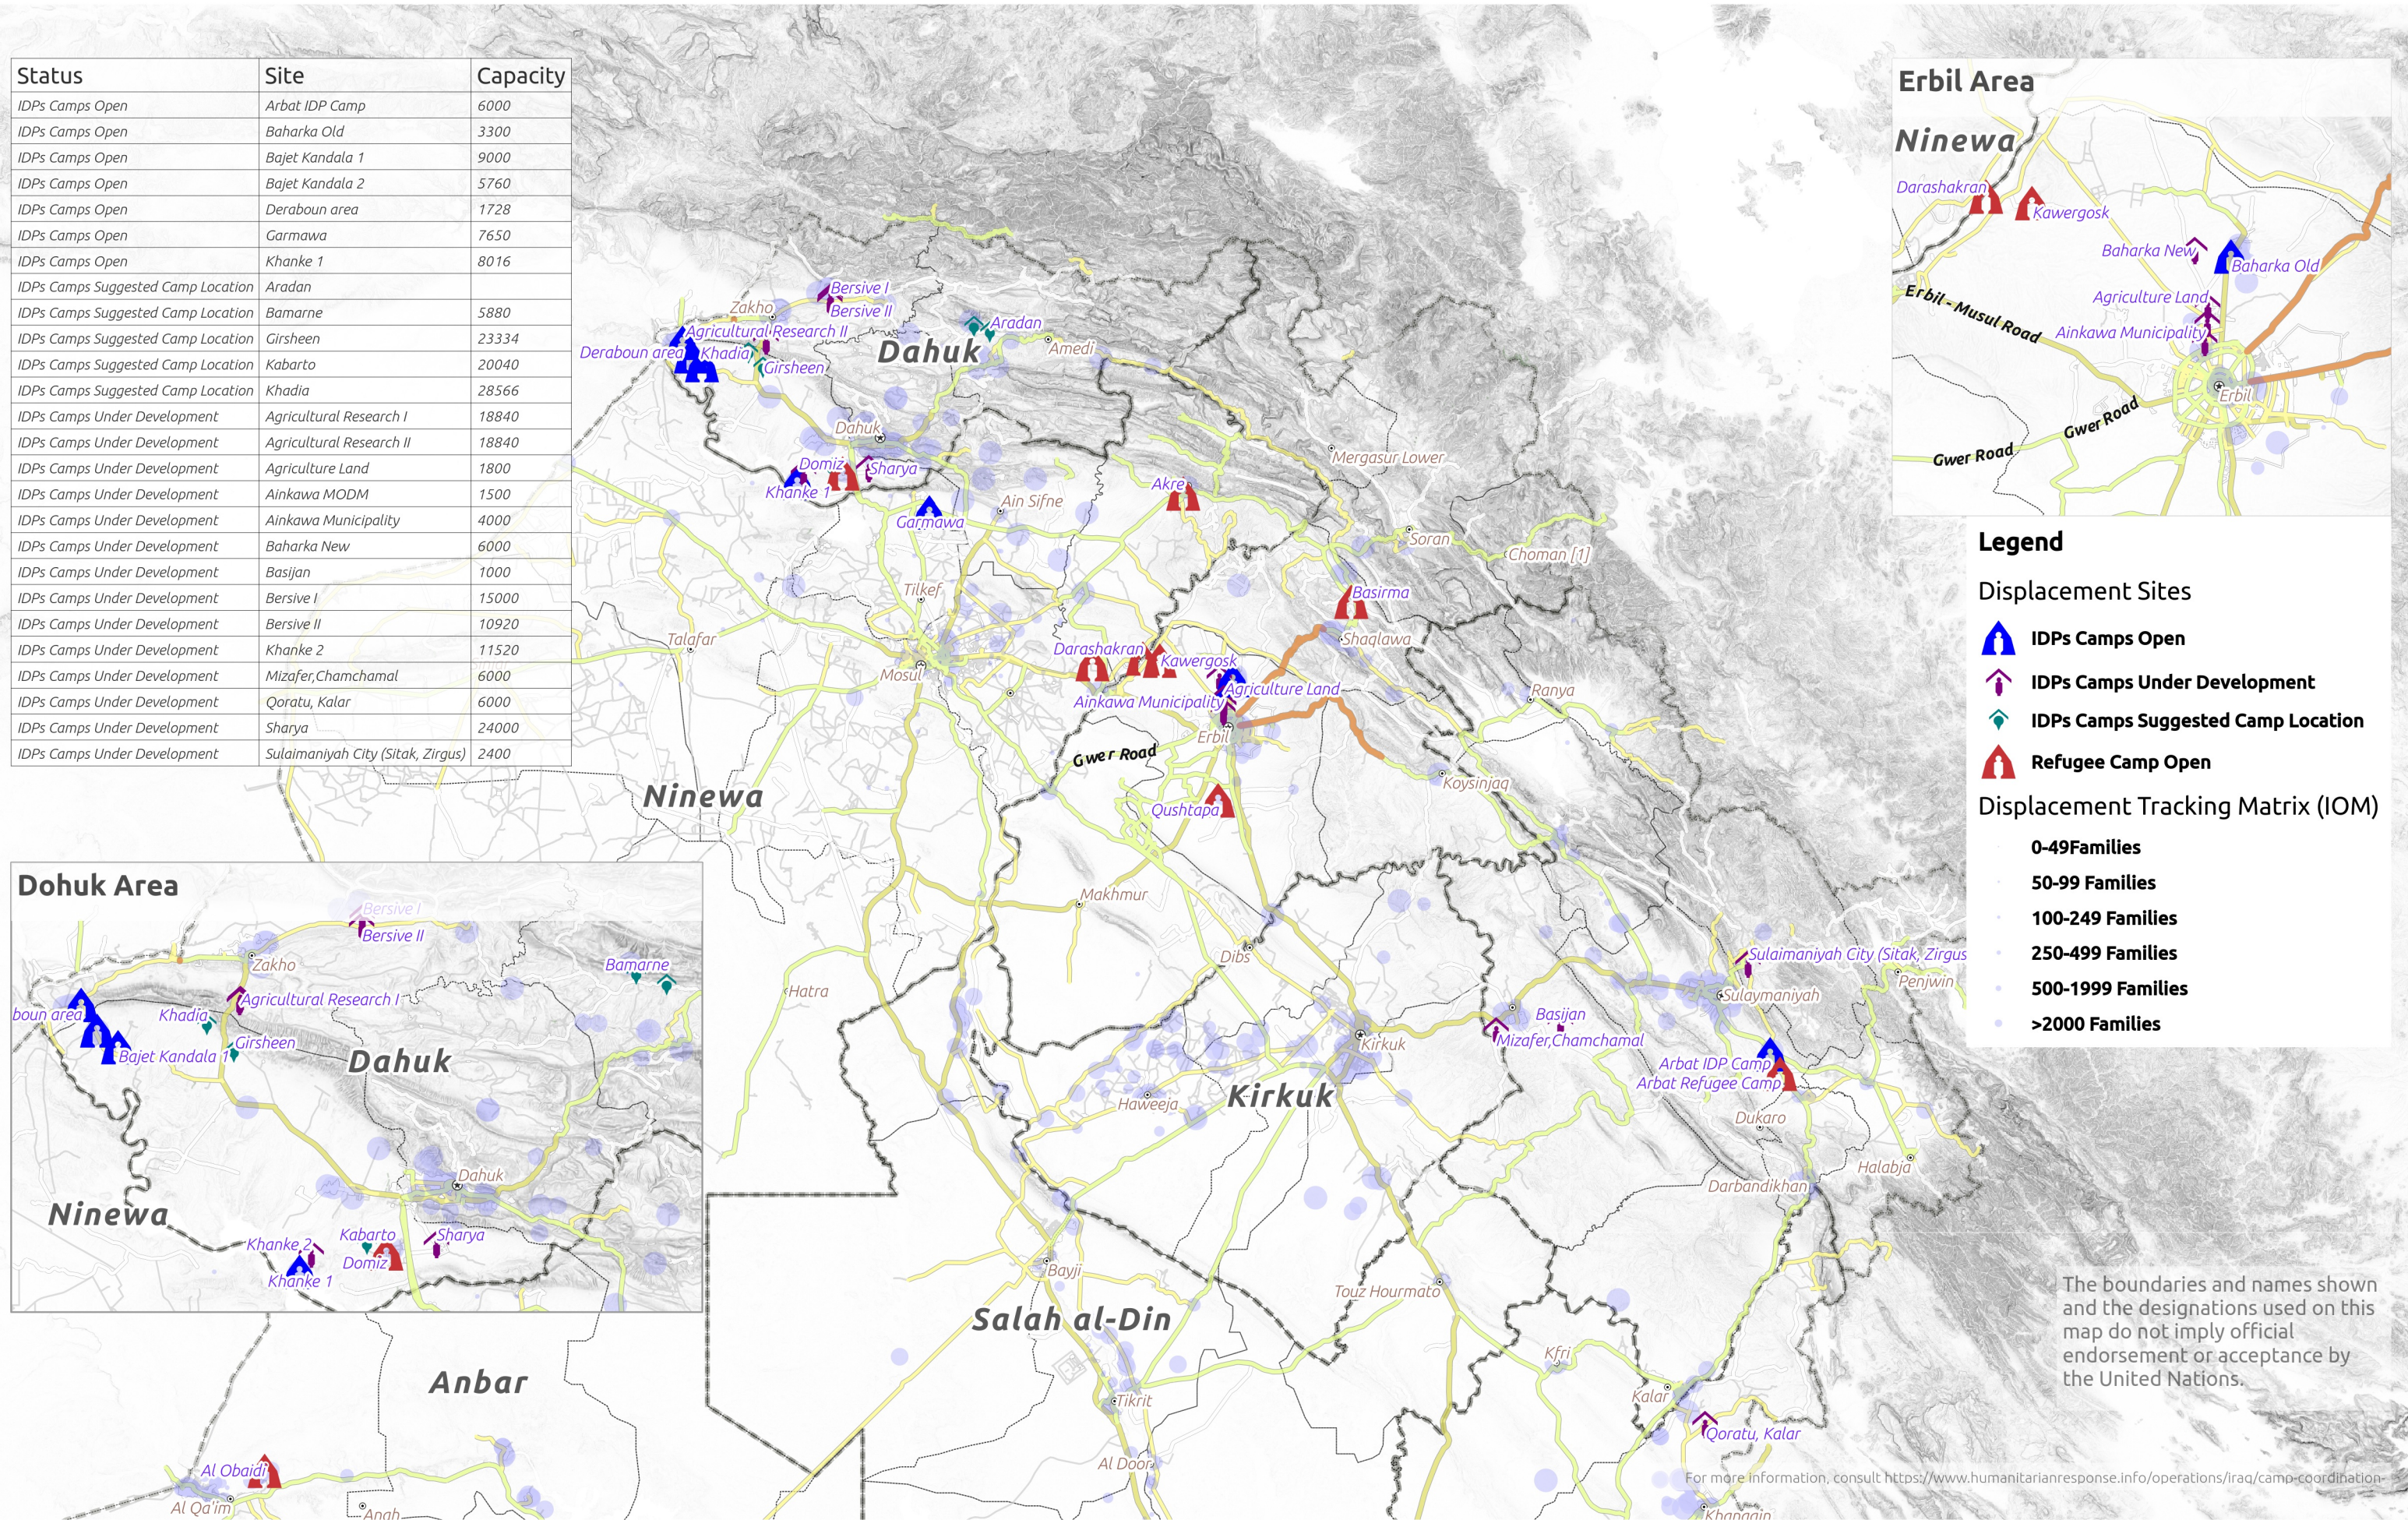

Shelter Cluster

Overview of existing or potential locations for displacement sites in Northern Iraq

This map includes the 26 locations discussed during the Shelter Strategy Workshop with Ministry of Planning on the 27/08/2014.

Status	Site	Capacity
IDPs Camps Open	Arbat IDP Camp	6000
IDPs Camps Open	Baharka Old	3300
IDPs Camps Open	Bajet Kandala 1	9000
IDPs Camps Open	Bajet Kandala 2	5760
IDPs Camps Open	Deraboun area	1728
IDPs Camps Open	Garmawa	7650
IDPs Camps Open	Khanke 1	8016
IDPs Camps Suggested Camp Location	Aradan	
IDPs Camps Suggested Camp Location	Bamarne	5880
IDPs Camps Suggested Camp Location	Girsheen	23334
IDPs Camps Suggested Camp Location	Kabarto	20040
IDPs Camps Suggested Camp Location	Khadia	28566
IDPs Camps Under Development	Agricultural Research I	18840
IDPs Camps Under Development	Agricultural Research II	18840
IDPs Camps Under Development	Agriculture Land	1800
IDPs Camps Under Development	Ainkawa MODM	1500
IDPs Camps Under Development	Ainkawa Municipality	4000
IDPs Camps Under Development	Baharka New	6000
IDPs Camps Under Development	Basijan	1000
IDPs Camps Under Development	Bersive I	15000
IDPs Camps Under Development	Bersive II	10920
IDPs Camps Under Development	Khanke 2	11520
IDPs Camps Under Development	Mizafer, Chamchamal	6000
IDPs Camps Under Development	Qoratu, Kalar	6000
IDPs Camps Under Development	Sharya	24000
IDPs Camps Under Development	Sulaimaniyah City (Sitak, Zirgus)	2400

Legend

Displacement Sites

- IDPs Camps Open
- IDPs Camps Under Development
- IDPs Camps Suggested Camp Location
- Refugee Camp Open

Displacement Tracking Matrix (IOM)

- 0-49 Families
- 50-99 Families
- 100-249 Families
- 250-499 Families
- 500-1999 Families
- >2000 Families

The boundaries and names shown and the designations used on this map do not imply official endorsement or acceptance by the United Nations.

For more information, consult <https://www.humanitarianresponse.info/operations/iraq/camp-coordination>